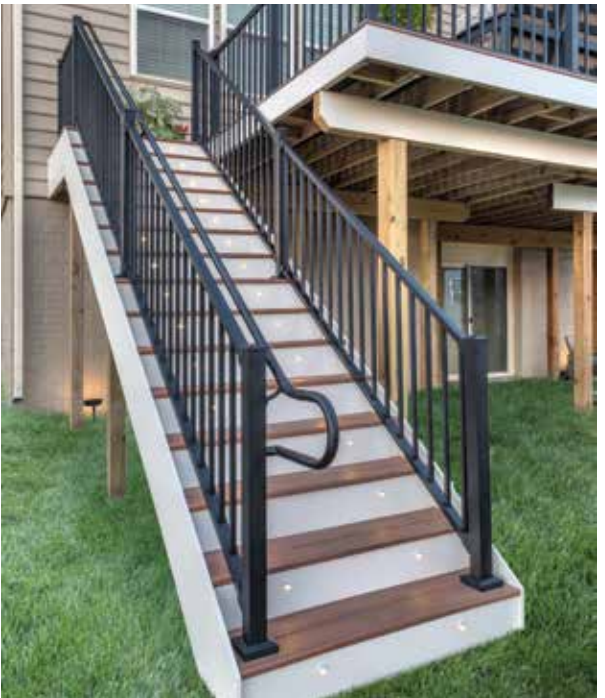

Trex Aluminum ADA Compliant Handrail

All Trex ADA handrail components are made of powder-coated aluminum. For detailed installation instructions, visit trex.com.

COMPONENT	ITEM NUMBER
Corner Mount	XXALADAICORNER
Post Return ("Candy Cane")	XXALADA180CCANE
5 Degree Elbow	XXALADA05ELB
31 Degree Elbow	XXALADA31ELB
34 Degree Elbow	XXALADA34ELB
36 Degree Elbow	XXALADA36ELB
90 Degree Elbow	XXALADA90ELB
Collar	XXALADACL R
Rail End Cap	XXALADACAP
90 Degree Wall Return	XXALADA90WR
Wall Mount	XXALADAWMNT
4 in (101 mm) Internal Connector	XXALINTCONN
1.375 in x 8 ft (34 mm x 243 cm) Hand Rail	XXALADARAIL8