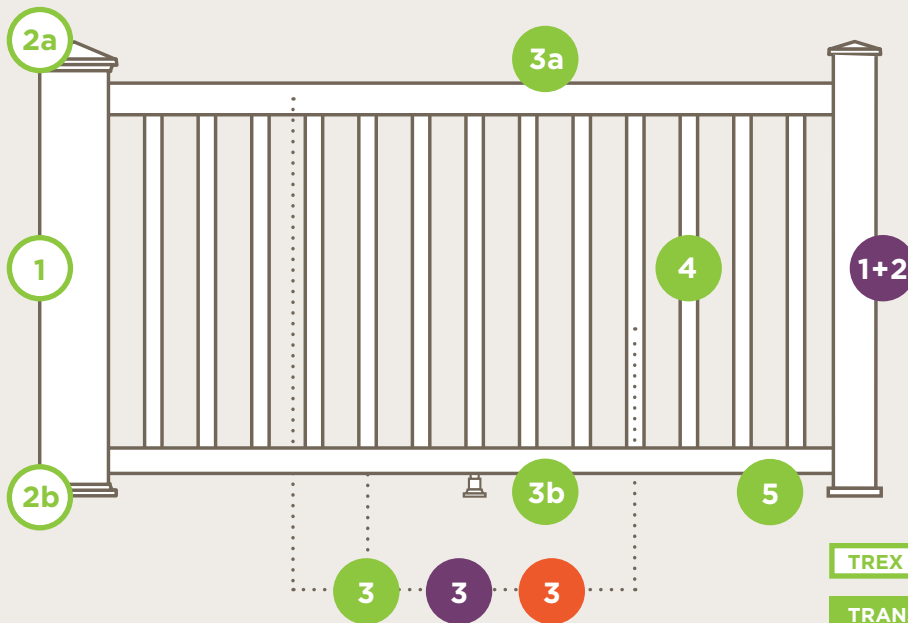

RAILING— a lot easier than it looks

Selecting the right railing is pretty easy, but each Trex railing line is a little different. Please read the system descriptions at the top of each product section so you can choose exactly which railing components you need to complete your design. For additional guidance, the chart to the left depicts each railing system's components.

Trex Post Sleeves, Caps & Skirts

○ These components can be used as steps 1 & 2 for all Trex railing lines.

STEP	COMPONENT	DESCRIPTION	ITEM NUMBER
1	Post Sleeve 	4" x 4" x 39" Post Sleeve <i>[4.45 in x 4.45 in x 40 in (113 mm x 113 mm x 101 cm) external dimensions]</i>	XX040439APS
		4" x 4" x 108" Post Sleeve <i>[4.45 in x 4.45 in x 108 in (113 mm x 113 mm x 274 cm) external dimensions]</i>	XX0404108APS
		6" x 6" x 39" Post Sleeve <i>[5.5 in x 5.5 in x 39 in (139 mm x 139 mm x 990 mm) external dimensions]</i>	WT060639APS
		6" x 6" x 108" Post Sleeve <i>[5.5 in x 5.5 in x 108 in (139 mm x 139 mm x 274 cm) external dimensions]</i>	WT0606108APS
Each 4x4 and 6x6 post sleeve fits over a 4x4 pressure treated post or equivalent post mount.			
2a	Post Sleeve Cap 	Flat 4" x 4" Post Sleeve Cap (12/box) Pyramid 4" x 4" Post Sleeve Cap (12/box) <i>[4.45 in x 4.45 in (115 mm x 115 mm) internal dimensions]</i>	XXSQCAP4X4 XXPYCAP4X4
		Flat 6" x 6" Post Sleeve Cap (12/box) Pyramid 6" x 6" Post Sleeve Cap (12/box) <i>[5.55 in x 5.55 in (140 mm x 140 mm) internal dimensions]</i>	WTSQCAP6X6 WTPYCAP6X6
Also available with LED lighting. See page 44.			
2b	Post Sleeve Skirt 	4" x 4" Post Sleeve Skirt (12/box) <i>[4.55 in x 4.55 in (115 mm x 115 mm) internal dimensions]</i>	XXSKIRT4X4
		6" x 6" Post Sleeve Skirt (12/box) <i>[5.55 in x 5.55 in (140 mm x 140 mm) internal dimensions]</i>	WTSKIRT6X6
ACCESSORY	Surface Mount Post (for use with 4 x 4 composite post sleeve) 	Aluminum Surface Mount Post for 36" (914 mm) Rail Height (1/box) <i>Actual external dimensions of insert: 3.75 in x 3.75 in x 7 in (95 mm x 95 mm x 177 mm)</i>	ALPOSTMOUNT36
		Aluminum Surface Mount Post for 42" (1066 mm) Rail Height (1/box) <i>Actual external dimensions of insert: 3.75 in x 3.75 in x 7 in (95 mm x 95 mm x 177 mm)</i>	ALPOSTMOUNT42
		Surface Mount Post Hardware—Wood (10 kits/box)	ALPOSTHWDECK
ACCESSORY	Joist Mount Post (for use with 4x4 composite post sleeve) 	Aluminum Joist Mount Post for use with all Trex railing heights (1/box) <i>Actual external dimensions of insert: 3.75 in x 3.75 in x 7 in (95 mm x 95 mm x 177 mm)</i>	CPJMNTPOST63
ACCESSORY	Foot Block 	Adjustable Foot Blocks (50/box)—White Adjustable Foot Blocks (50/box)—Colored	RWFTBLK XXFTBLK

XX = COLOR PREFIX: WT Classic White FP Fire Pit RS Rope Swing VL Vintage Lantern
BK Charcoal Black GP Gravel Path TH Tree House