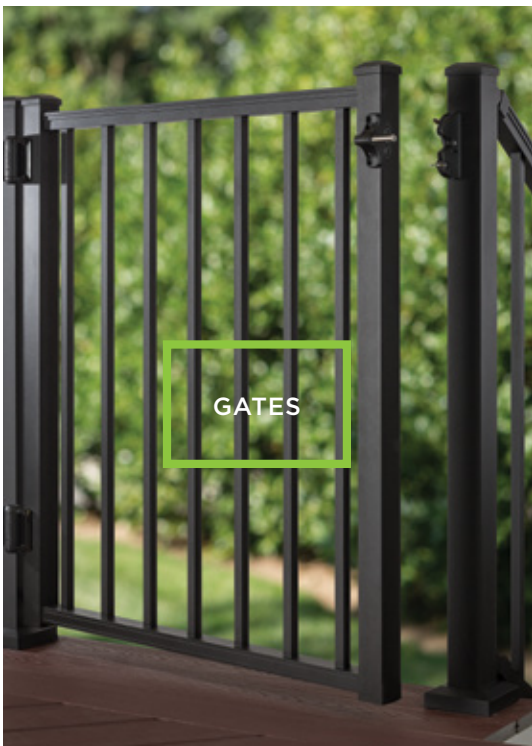

SADDLE
Trex Enhance®

BOARD PROFILES

RECOMMENDED

Grooved-edge boards install with hidden fasteners, so the deck surface looks smooth.

OR

Square-edge boards are designed to be installed with deck screws. They can also be used to create a cocktail rail.

Charcoal Black rails, posts and round aluminum balusters and Saddle cocktail rail

Only on shelf in select stores

| | | Lowe's Stock Item # | Lowe's SOS Model ID # by the piece | Description | 1 required per section (unless otherwise noted) |
|------------------------------|----------------|---------------------|------------------------------------|--|---|
| 6-ft x 36-in Horizontal Rail | Step 1 | 119549 | — | 4.45-in x 4.45-in x 48-in Post Sleeve - Charcoal Black (Fits over a 4x4 pressure treated post) | |
| | Step 2B | 118788 | — | 4.55-in x 4.55-in Post Sleeve Skirt - Charcoal Black | |
| | Step 3A | — | 700701 | 94-in x 5.5-in x 12-ft Square Enhance Saddle | Deck board used on top of rail |
| | Steps 3, 4 & 5 | 735744 | — | 72-in Trex Enhance Rail Kit w. Round Balusters - Horizontal - Charcoal Black | |
| 6-ft x 36-in Stair Rail | Step 1 | 119549 | — | 4.45-in x 4.45-in x 48-in Post Sleeve - Charcoal Black (Fits over a 4x4 pressure treated post) | |
| | Step 2B | 118788 | — | 4.55-in x 4.55-in Post Sleeve Skirt - Charcoal Black | |
| | Step 3A | — | 700701 | 94-in x 5.5-in x 12-ft Square Enhance Saddle | Deck board used on top of rail |
| | Steps 3, 4 & 5 | 735745 | — | 72-in Trex Enhance Rail Kit w. Round Balusters - Stair - Charcoal Black | |
| Accessories | Accessory | 735748 | — | Trex Enhance Rail Hardware Kit | Additional hardware for cut railing sections |

Trex® Accessories to Consider

FASCIA

BUILT-IN SEATING

OUTDOOR FURNITURE

OUTDOOR LIGHTING

GATES

BUILT-IN SEATING

Convenient and durable through all weather