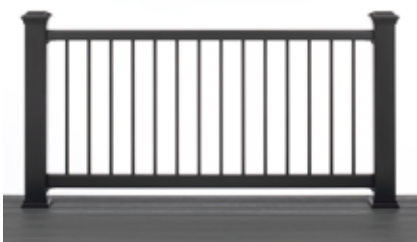

DECKING AND RAILING PAIRING

with Clam Shell

Only on shelf in select stores

CS-2

Now that you've found your favorite duo,
here's how to put it all together.

Take this ordering guide to the Pro Services Desk at your
nearest Lowe's to get all the components necessary
for your ideal decking and railing.

CLAM SHELL

Trex Enhance®

BOARD PROFILES

RECOMMENDED

Grooved-edge boards install with hidden fasteners, so the deck surface looks smooth.

OR

Square-edge boards are designed to be installed with deck screws. They can also be used to create a cocktail rail.

CLAM SHELL DECK BOARD PROFILES

	Dimensions	Lowe's Stock Item #	Lowe's SOS Model ID # by the piece	Lowe's SOS Model ID # 48/bundle	Description
1-in x 6-in Decking, Square Edge	1 x 6 x 8'	116223	—	—	.94-in x 5.5-in x 8-ft Square Enhance Clam Shell (on shelf in select stores)
	1 x 6 x 12'	—	700401	700448	.94-in x 5.5-in x 12-ft Square Enhance Clam Shell
	1 x 6 x 16'	—	700501	700548	.94-in x 5.5-in x 16-ft Square Enhance Clam Shell
	1 x 6 x 20'	—	700601	700648	.94-in x 5.5-in x 20-ft Square Enhance Clam Shell
1-in x 6-in Decking, Grooved Edge	1 x 6 x 12'	113137	710401	710448	.94-in x 5.5-in x 12-ft Grooved Enhance Clam Shell (on shelf in select stores)
	1 x 6 x 16'	113455	710501	710548	.94-in x 5.5-in x 16-ft Grooved Enhance Clam Shell (on shelf in select stores)
	1 x 6 x 20'	—	710601	710648	.94-in x 5.5-in x 20-ft Grooved Enhance Clam Shell
Fasteners	Combo Box	750452	—	—	Trex Hideaway® Universal Fastener Box Includes 90 fasteners and 4 starter clips (on shelf in select stores)