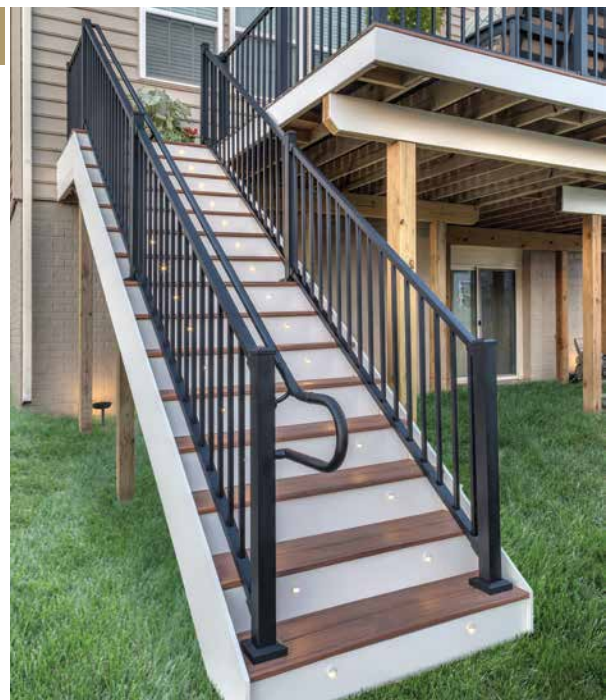

Trex Aluminum ADA Compliant Handrail

All Trex ADA handrail components are made of powder-coated aluminum. For detailed installation instructions, visit trex.com.

COMPONENT	ITEM NUMBER
Corner Mount	XXALADAICORNER
Post Return ("Candy Cane")	XXALADA18OCCANE
5 Degree Elbow	XXALADA05ELB
31 Degree Elbow	XXALADA31ELB
34 Degree Elbow	XXALADA34ELB
36 Degree Elbow	XXALADA36ELB
90 Degree Elbow	XXALADA90ELB
Collar	XXALADACL
Rail End Cap	XXALADACAP
90 Degree Wall Return	XXALADA90WR
Wall Mount	XXALADAWMNT
4" Internal Connector	XXALINTCONN
1 3/8" x 8' Hand Rail	XXALADARAIL8