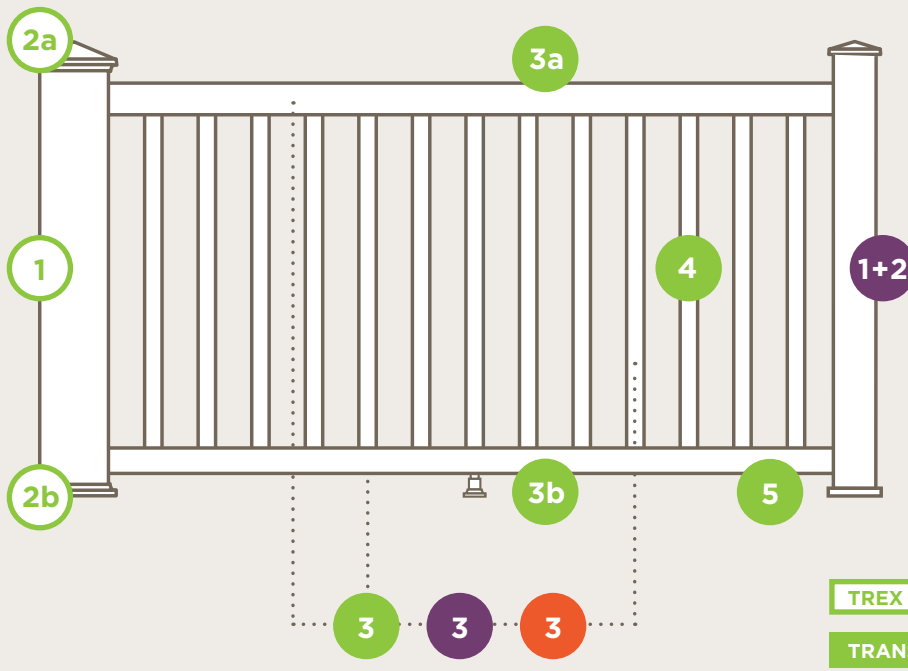

RAILING— a lot easier than it looks

Selecting the right railing is pretty easy, but each Trex railing line is a little different. Please read the system descriptions at the top of each product section so you can choose exactly which railing components you need to complete your design. For additional guidance, the chart to the left depicts each railing system's components.

Trex Post Sleeves, Caps & Skirts

○ These components can be used as steps 1 & 2 for all Trex railing lines.

STEP	COMPONENT	DESCRIPTION	ITEM NUMBER
1	Post Sleeve Each 4x4 and 6x6 post sleeve fits over a 4x4 pressure treated post or equivalent post mount.	4" x 4" x 39" Post Sleeve <i>[4.45" x 4.45" x 40" (113 mm x 113 mm x 1016 mm) external dimensions]</i>	XX040439APS
		4" x 4" x 108" Post Sleeve <i>[4.45" x 4.45" x 108" (113 mm x 113 mm x 2743 mm) external dimensions]</i>	XX0404108APS
		6" x 6" x 39" Post Sleeve <i>[5.5" x 5.5" x 39" (140 mm x 140 mm x 991 mm) external dimensions]</i>	WT060639APS
		6" x 6" x 108" Post Sleeve <i>[5.5" x 5.5" x 108" (140 mm x 140 mm x 2743 mm) external dimensions]</i>	WT0606108APS
2a	Post Sleeve Cap Also available with LED lighting. See page 39.	Flat 4" x 4" Post Sleeve Cap (12/box) Pyramid 4" x 4" Post Sleeve Cap (12/box) <i>[4.55" x 4.55" (114 mm x 114 mm) internal dimensions]</i>	XXSQCAP4X4 XXPYCAP4X4
		Flat 6" x 6" Post Sleeve Cap (12/box) Pyramid 6" x 6" Post Sleeve Cap (12/box) <i>[5.6" x 5.6" (142 mm x 142 mm) internal dimensions]</i>	WTSQCAP6X6 WTPYCAP6X6
2b	Post Sleeve Skirt 	4" x 4" Post Sleeve Skirt (12/box) <i>[4.55" x 4.55" (114 mm x 114 mm) internal dimensions]</i>	XXSKIRT4X4
		6" x 6" Post Sleeve Skirt (12/box) <i>[5.6" x 5.6" (142 mm x 142 mm) internal dimensions]</i>	WTSKIRT6X6
ACCESSORY	Post Mount	Post Surface Mount for 36" (914 mm) Rail Height (1/box) Post Surface Mount for 42" (1067 mm) Rail Height (1/box) Post Surface Mount Hardware—Concrete (10 kits/box) Post Surface Mount Hardware—Wood (10 kits/box)	POSTMOUNT36 POSTMOUNT42 POSTHDWCONC POSTHDWWOOD
ACCESSORY	Foot Block 	Adjustable Foot Blocks (50/box)—White Adjustable Foot Blocks (50/box)—Colored	RWFTBLK XXFTBLK

XX = COLOR PREFIX:

WT Classic White
BK Charcoal Black

FP Fire Pit
GP Gravel Path

RS Rope Swing
TH Tree House

VL Vintage Lantern