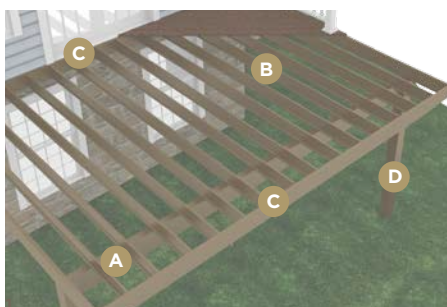

Trex Elevations

COMPONENT	DESCRIPTION	ITEM NUMBER
Track	 1-1/4" x 8" x 12'—Track 1-1/4" x 8" x 16'—Track 1-1/4" x 8" x 20'—Track	CG0Q0812ET60 CG0Q0816ET60 CG0Q0820ET60
Beam	 2" x 8" x 12'—Beam 2" x 8" x 16'—Beam 2" x 8" x 20'—Beam	CG020812EB20 CG020816EB20 CG020820EB20
Joist	 1-5/8" x 8" x 8'—Joist 1-5/8" x 8" x 9'—Joist 1-5/8" x 8" x 10'—Joist 1-5/8" x 8" x 11'—Joist 1-5/8" x 8" x 12'—Joist 1-5/8" x 8" x 13'—Joist 1-5/8" x 8" x 14'—Joist 1-5/8" x 8" x 15'—Joist 1-5/8" x 8" x 16'—Joist 1-5/8" x 8" x 17'—Joist 1-5/8" x 8" x 18'—Joist 1-5/8" x 8" x 19'—Joist 1-5/8" x 8" x 20'—Joist	CG020808EJ50 CG020809EJ50 CG020810EJ50 CG020811EJ50 CG020812EJ50 CG020813EJ50 CG020814EJ50 CG020815EJ50 CG020816EJ50 CG020817EJ50 CG020818EJ50 CG020819EJ50 CG020820EJ50
Beam End Cap	 2-1/8" x 8-1/8"—Beam End Cap (40/box)	ELVENDCAP40
Adjustable Mid-Span Block	 10 sets	ELVMIDSPANBLOCK
Adjustable Beam Block	 10 sets	ELVBEAMBLOCK
Deck Support Post	 3-1/2" x 3-1/2" x 10'—Deck Support Post 5-1/2" x 5-1/2" x 10'—Deck Support Post	www.trexdeckpost.com
Elevations Universal Connector Clip (glass-filled nylon)	 50 sq. ft. (4.6 sq. m) box	ELVUNIVCLIP
Elevations Start Clip (stainless steel)	 400 sq. ft. (37.2 sq. m) bag	ELVSTARTCLIP