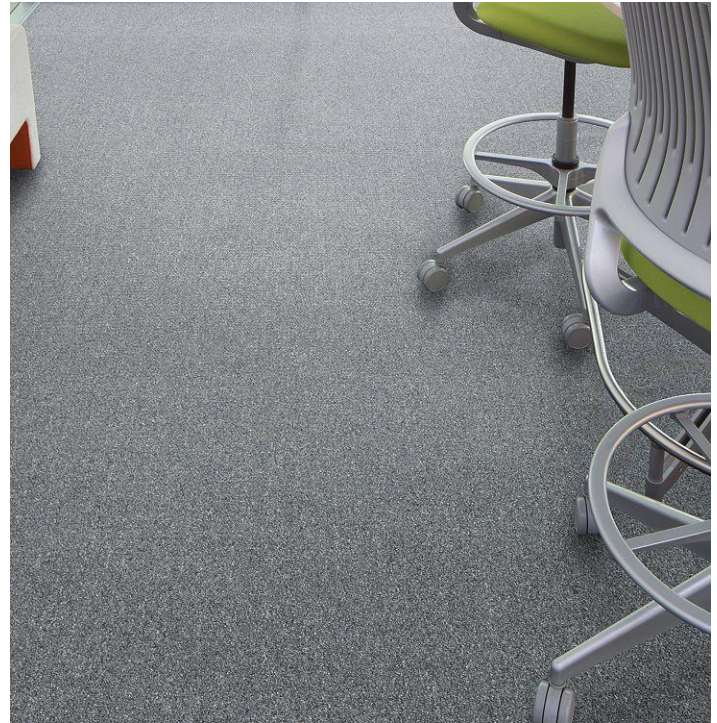

Tenbrooke II

Style Name	Tenbrooke II
Style Number	BC398
Product Type	Broadloom
Size	12 ft 00 in
Construction	Tufted
Installation	Monolithic

Feature	Description
Minimum Sq Yard	No minimum
Square Ft per Carton	0
Pounds per Carton	0
Backing Material	Weldlok®
Fiber Type	ColorStrand® SD Nylon
Dye Method	Solution Dyed
Installation Methods	Monolithic
Stitches per Inch	7.67 (30.18 per 10cm)
Density	5179
Tufted Pile Weight	20.00 oz/yd2 (678 g/m2)
Pile Thickness	.139" (3.53 mm)
Surface Texture	Textured Heathered Loop

Colorways

Evening Shade

Color code: 589
Style number: BC398

Sage Leaf

Color code: 689
Style number: BC398

Black Sable

Color code: 719
Style number: BC398

Oat Straw

Color code: 837
Style number: BC398

Sandwashed Driftwood

Color code: 928
Style number: BC398

Distant Thunder

Color code: 948
Style number: BC398

Smoke Screen

Color code: 965
Style number: BC398

Stealth Jet