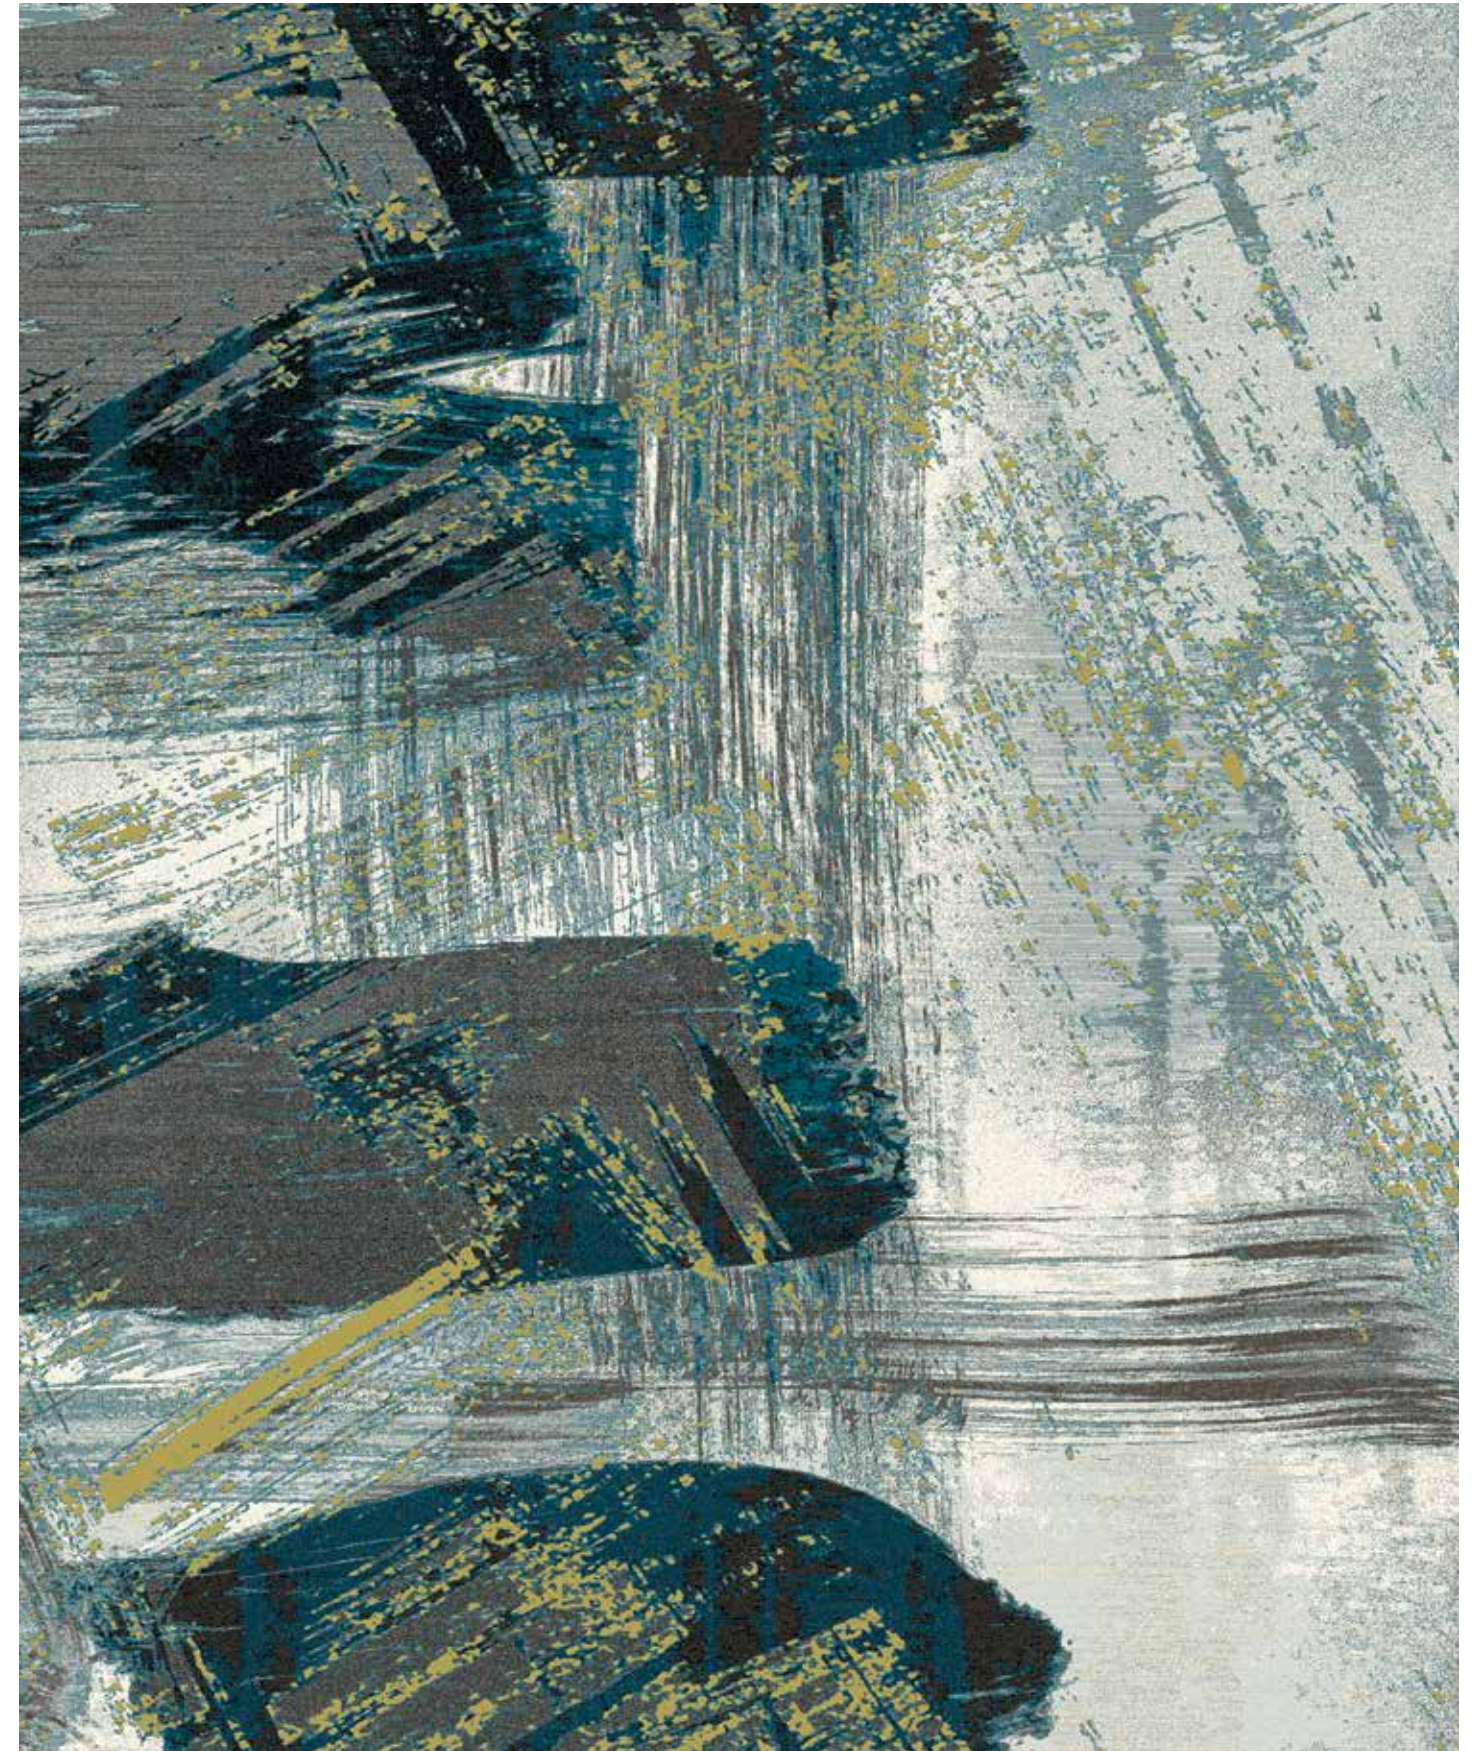

QTW86203-MW485
12' x 16'
Corridor, Definity
* less than 25% loop

1	2	3	4	5	6	7	8	9	10	11
820006 C	080193 C.L.L	930010 C	090093 C.L	5006 L.L	080191 C	540004 C.L.L.L	950010 C	560013 C.L.L	097111 C.L.L	94M012 L