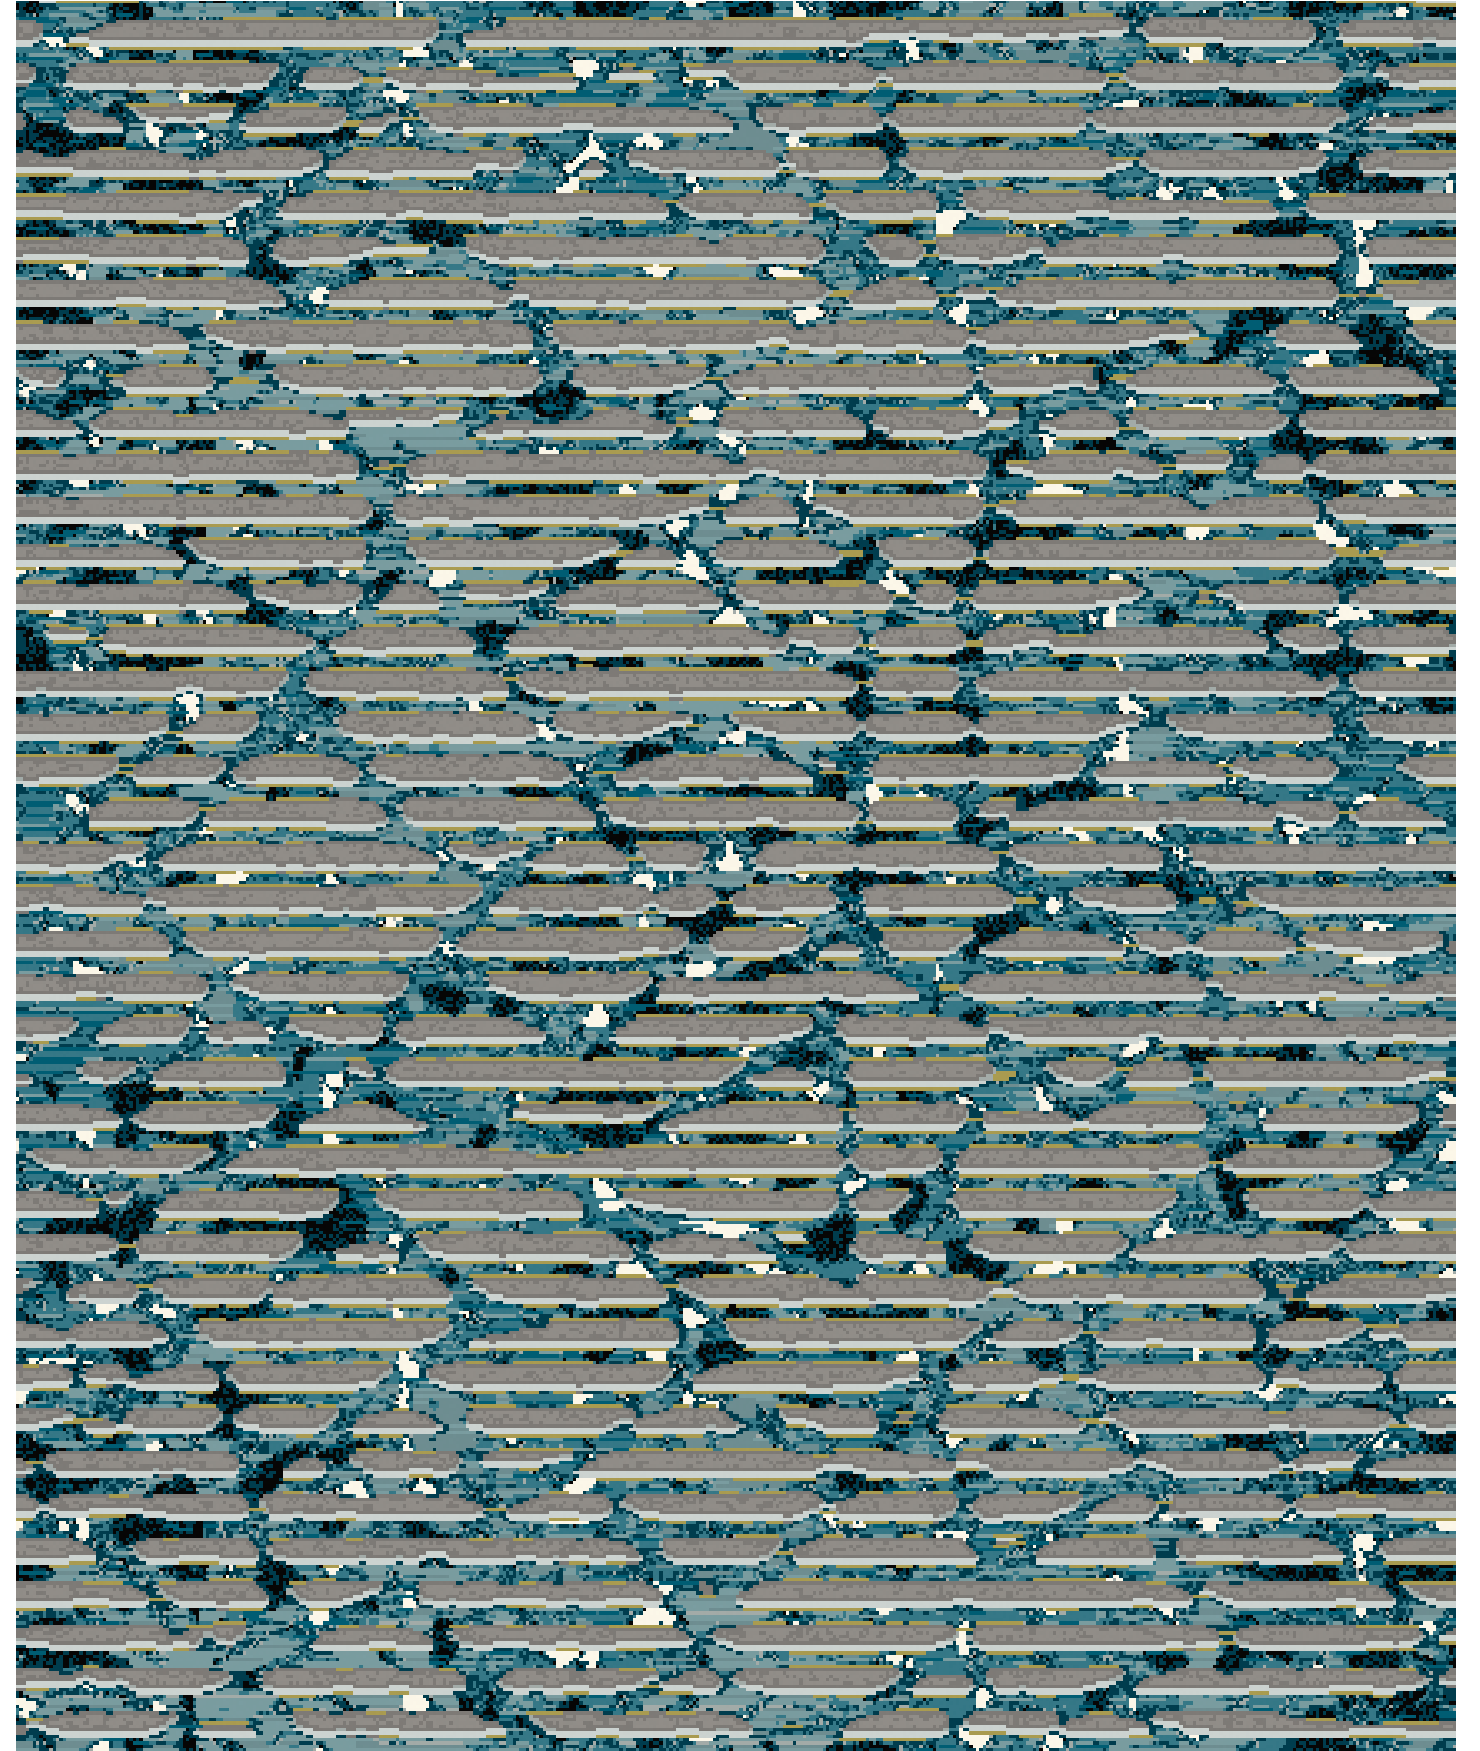

QTW86215-MW485
3' x 6'
Broadloom, Definity