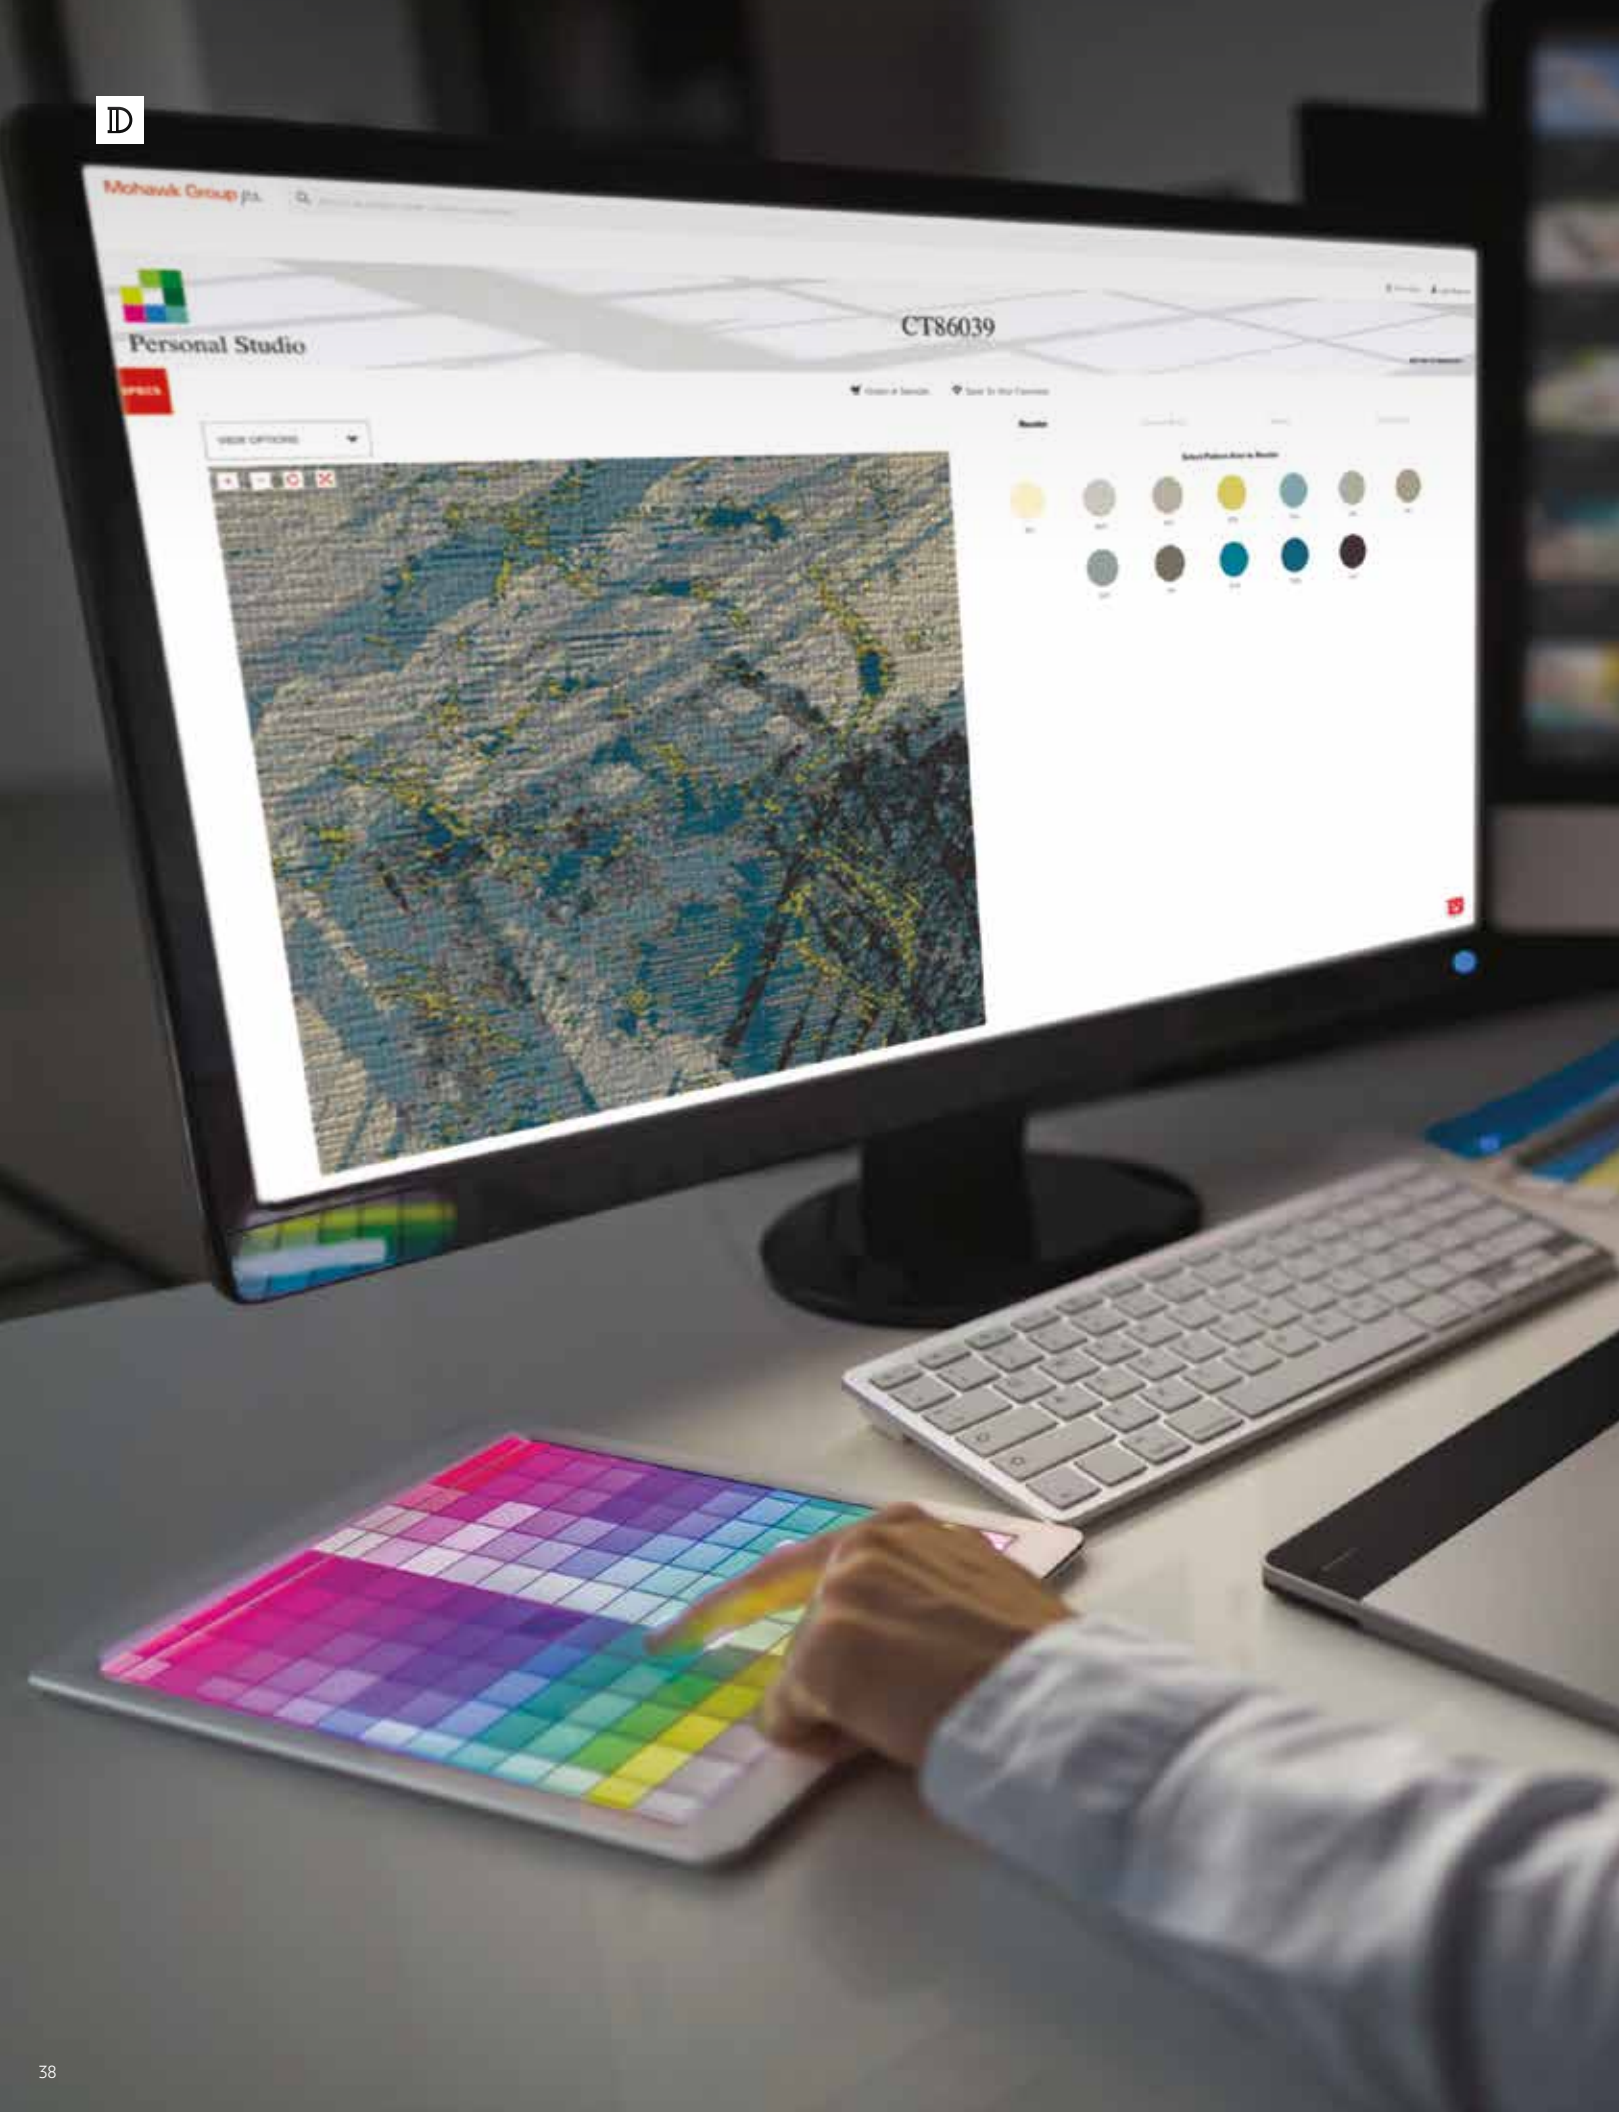

Mohawk Group

Personal Studio™

Flooring Personalized by You

Introducing Personal Studio (p.s.), our innovative design personalization tool that allows you to put your own flair to our running line products, so you can make designs as unique as your project.

p.s. was developed to provide you with a tool that will allow you to streamline your efforts and respond quickly.

Visualize In A Room

You can personalize the color in any design from our selection of soft surface products, visualize it in a room scene, and order digital, print or physical samples easily.

Photorealistic Simulations

Personal Studio uses photorealistic simulations of the cut and loop textures of our PDI Synthesis bases and our CYP, Definity and tufted constructions so your designs are very close to the final product.

Find The Perfect Color

You can quickly iterate through multiple colorways and patterns to find the perfect fit for your project.

Multiple Projects

Save your favorite personalized products per project, and easily switch between them in an easy interface.

Get to know p.s. now by visiting <https://ps.mohawkgroup.com/>