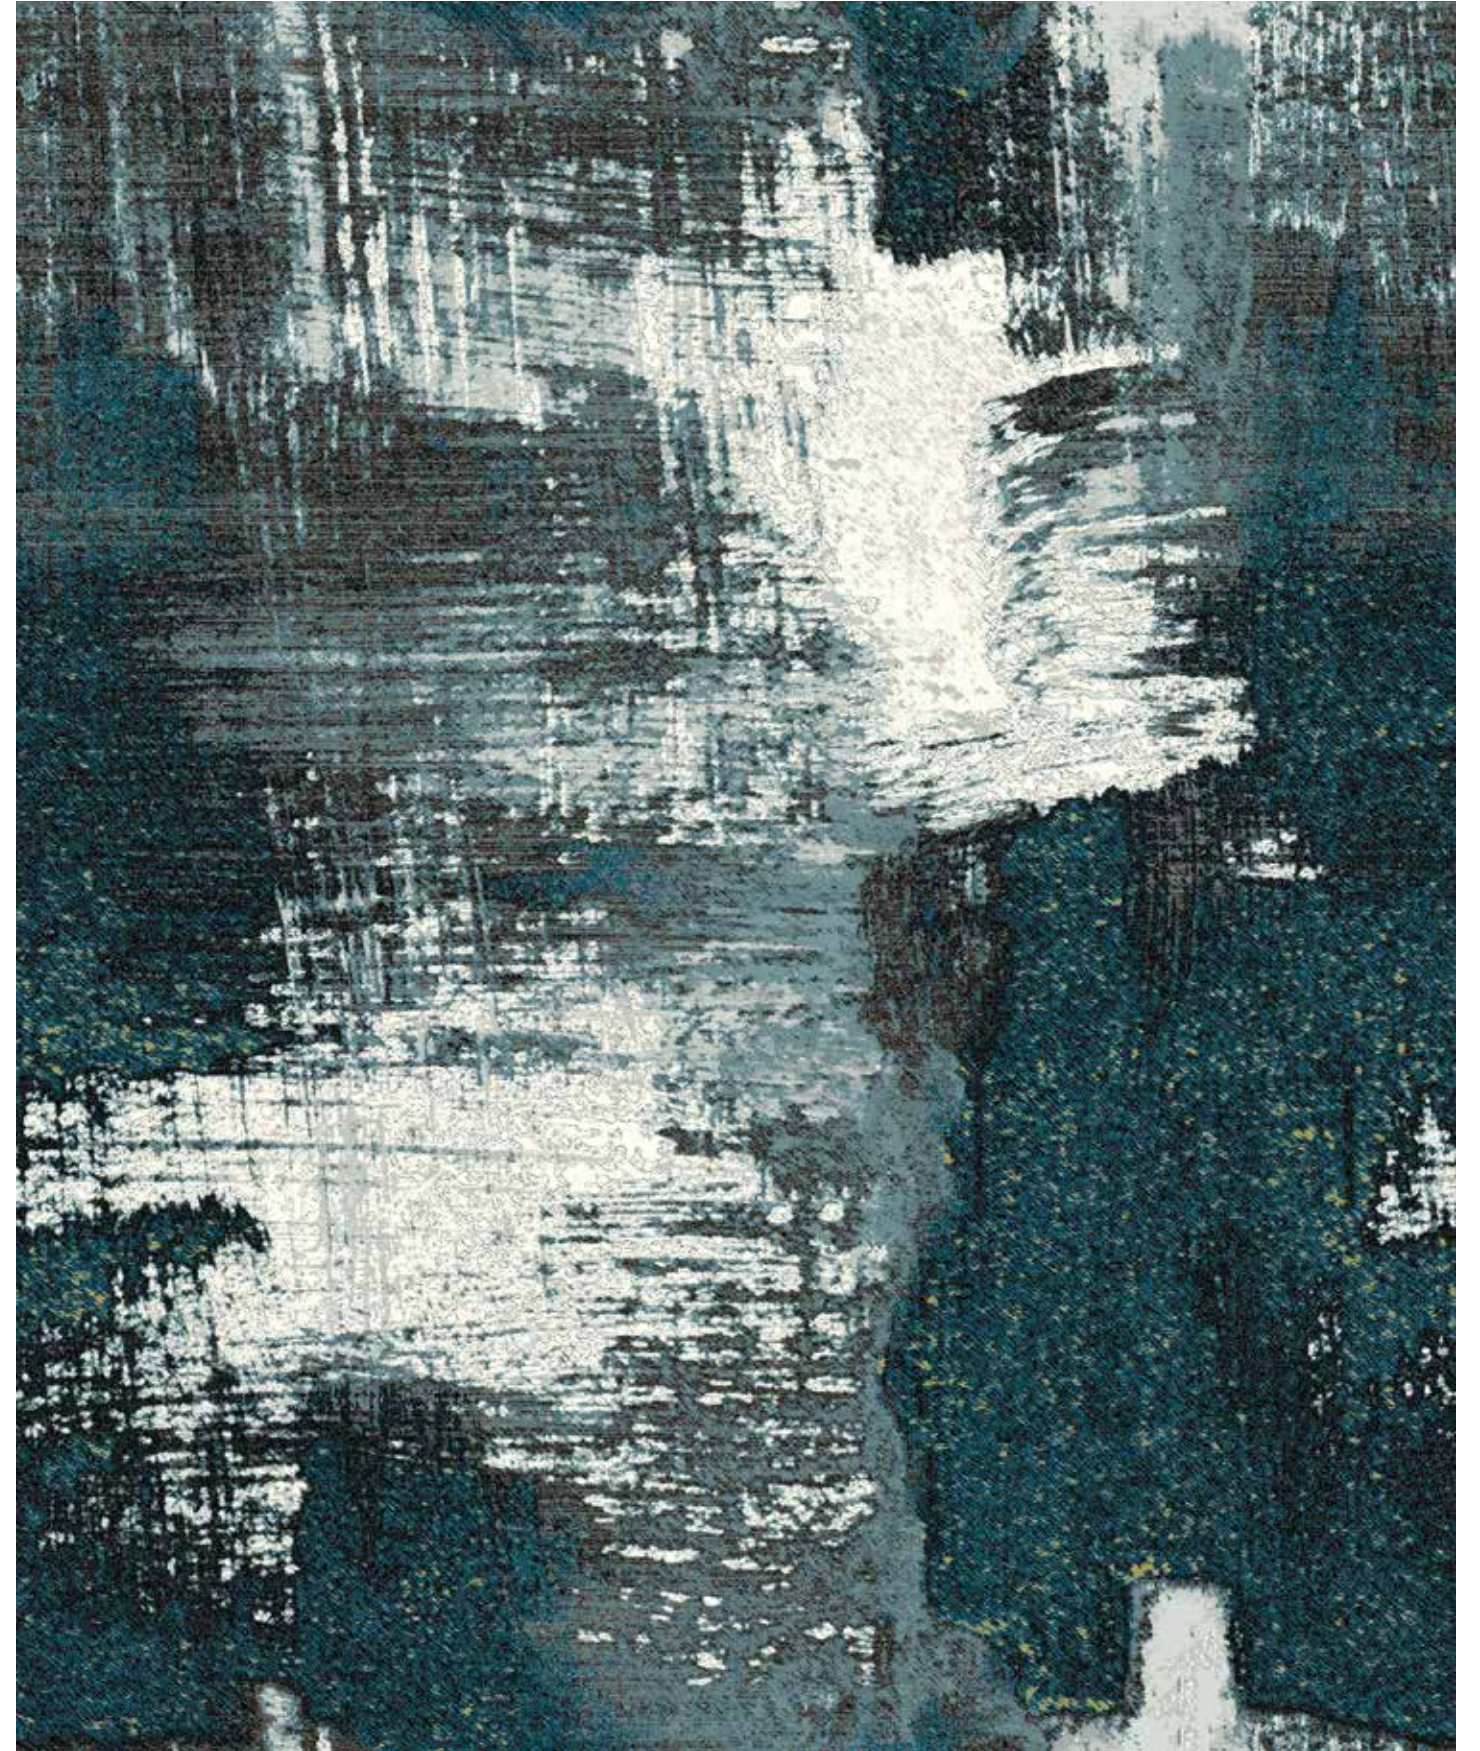

QTW86208-MW485
12' x 12'
Broadloom, Definity
*less than 25% loop

1	2	3	4	5	6	7	8	9	10	11
820006 C	080193 C	950010 C	090093 C	5006 CLL	080191 CL	540004 CLL	950010 CL	560013 CLLL	097111 C	94M012 L

QTW86218-MW485
12' x 16'
Broadloom, Definity
*less than 25% loop