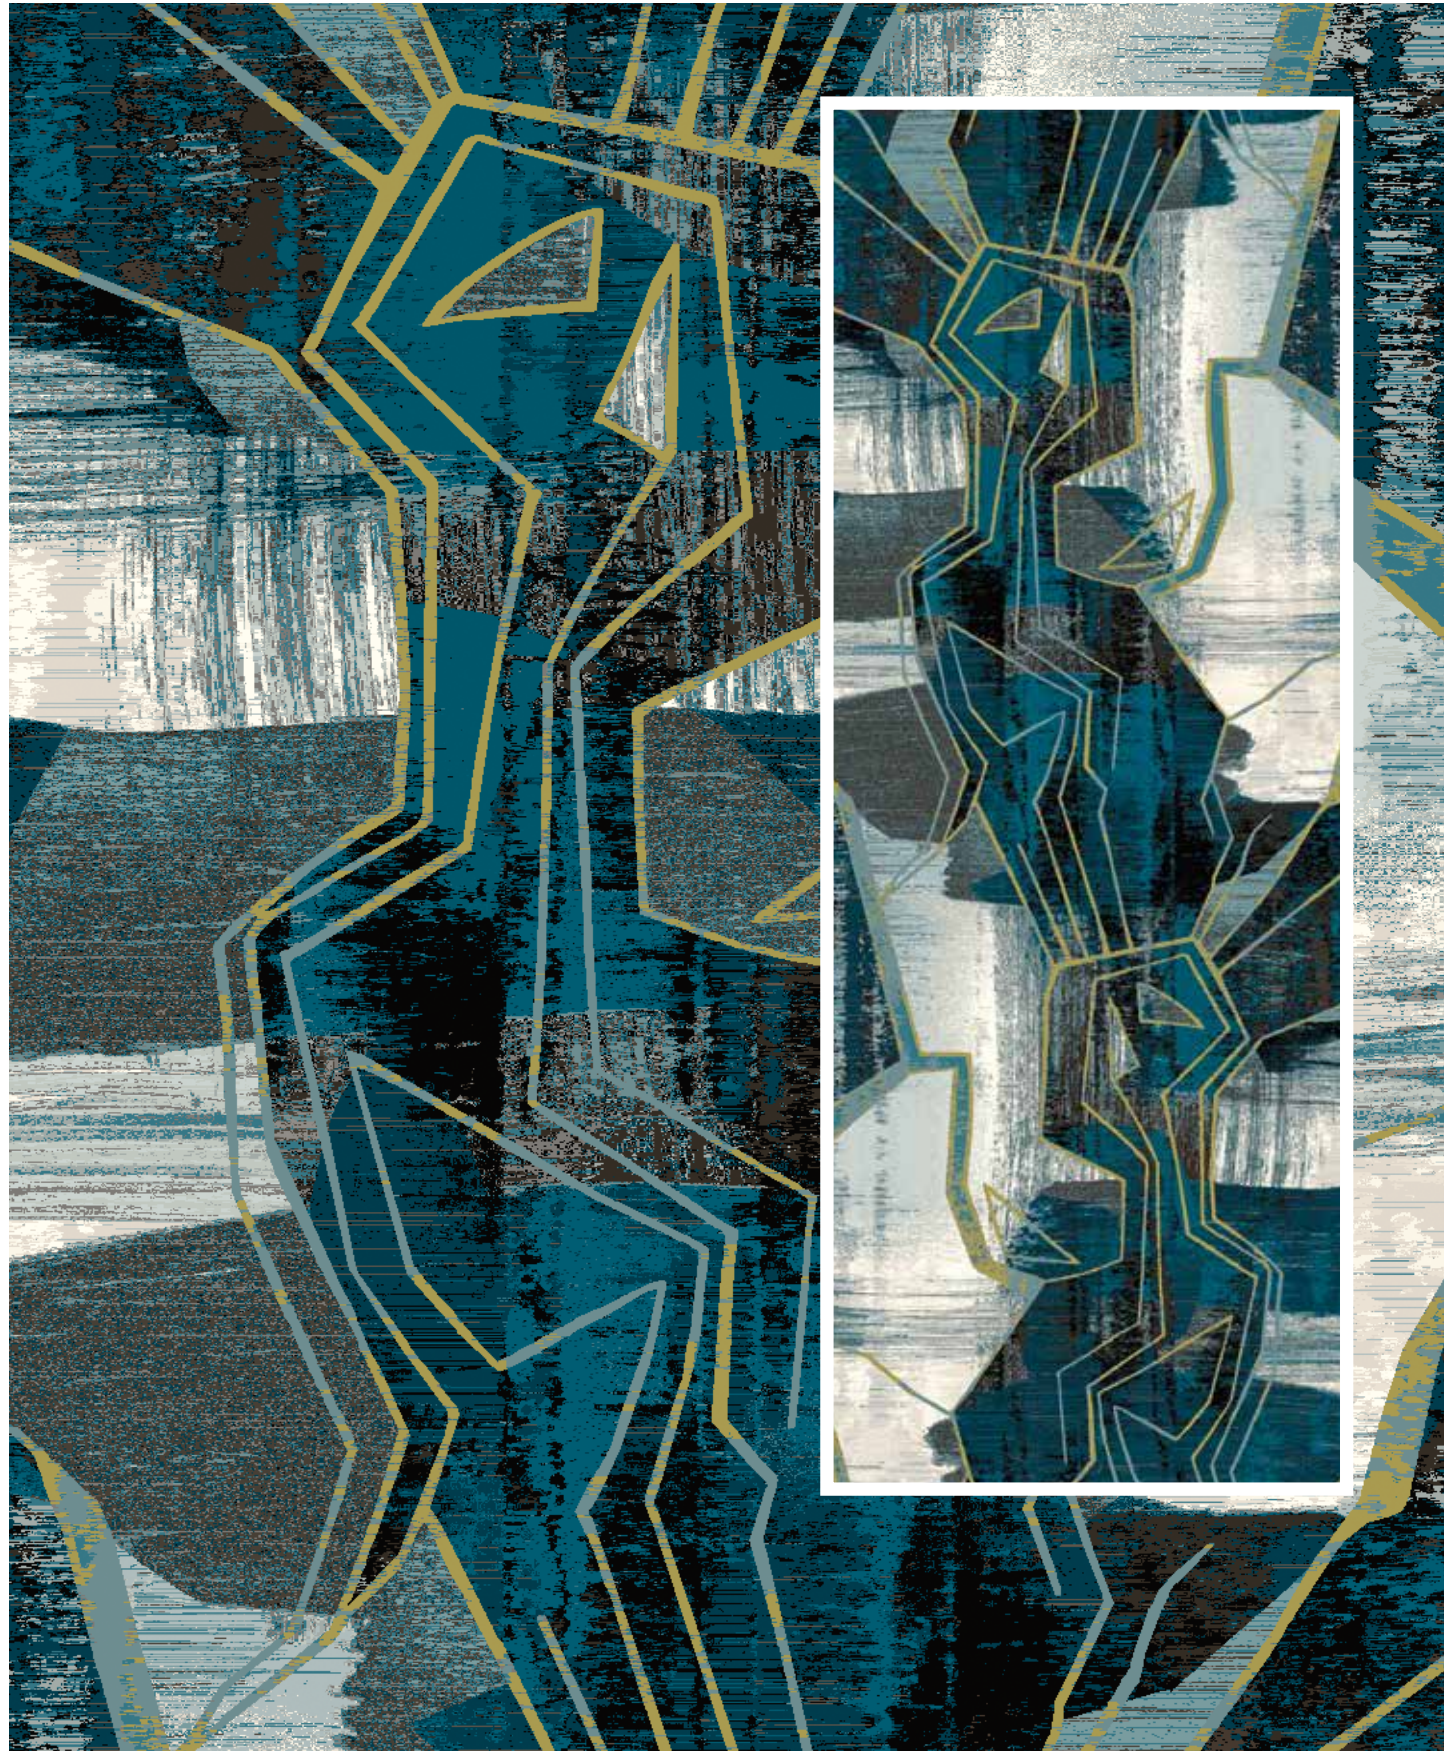

QTW86204-MW485
7'6" x 20'
Corridor, Definity
Available in 60oz - QTF86239-MW485

1	2	3	4	5	6	7	8	9	10	11
820006 C.LL	080193 C.L	930010 C	090093 C.L	5006 L.L	080191 C.L	540004 C.L.L.L	950010 C.L	560013 C.L.L.L	097111 C.L.L.L	94M012 L