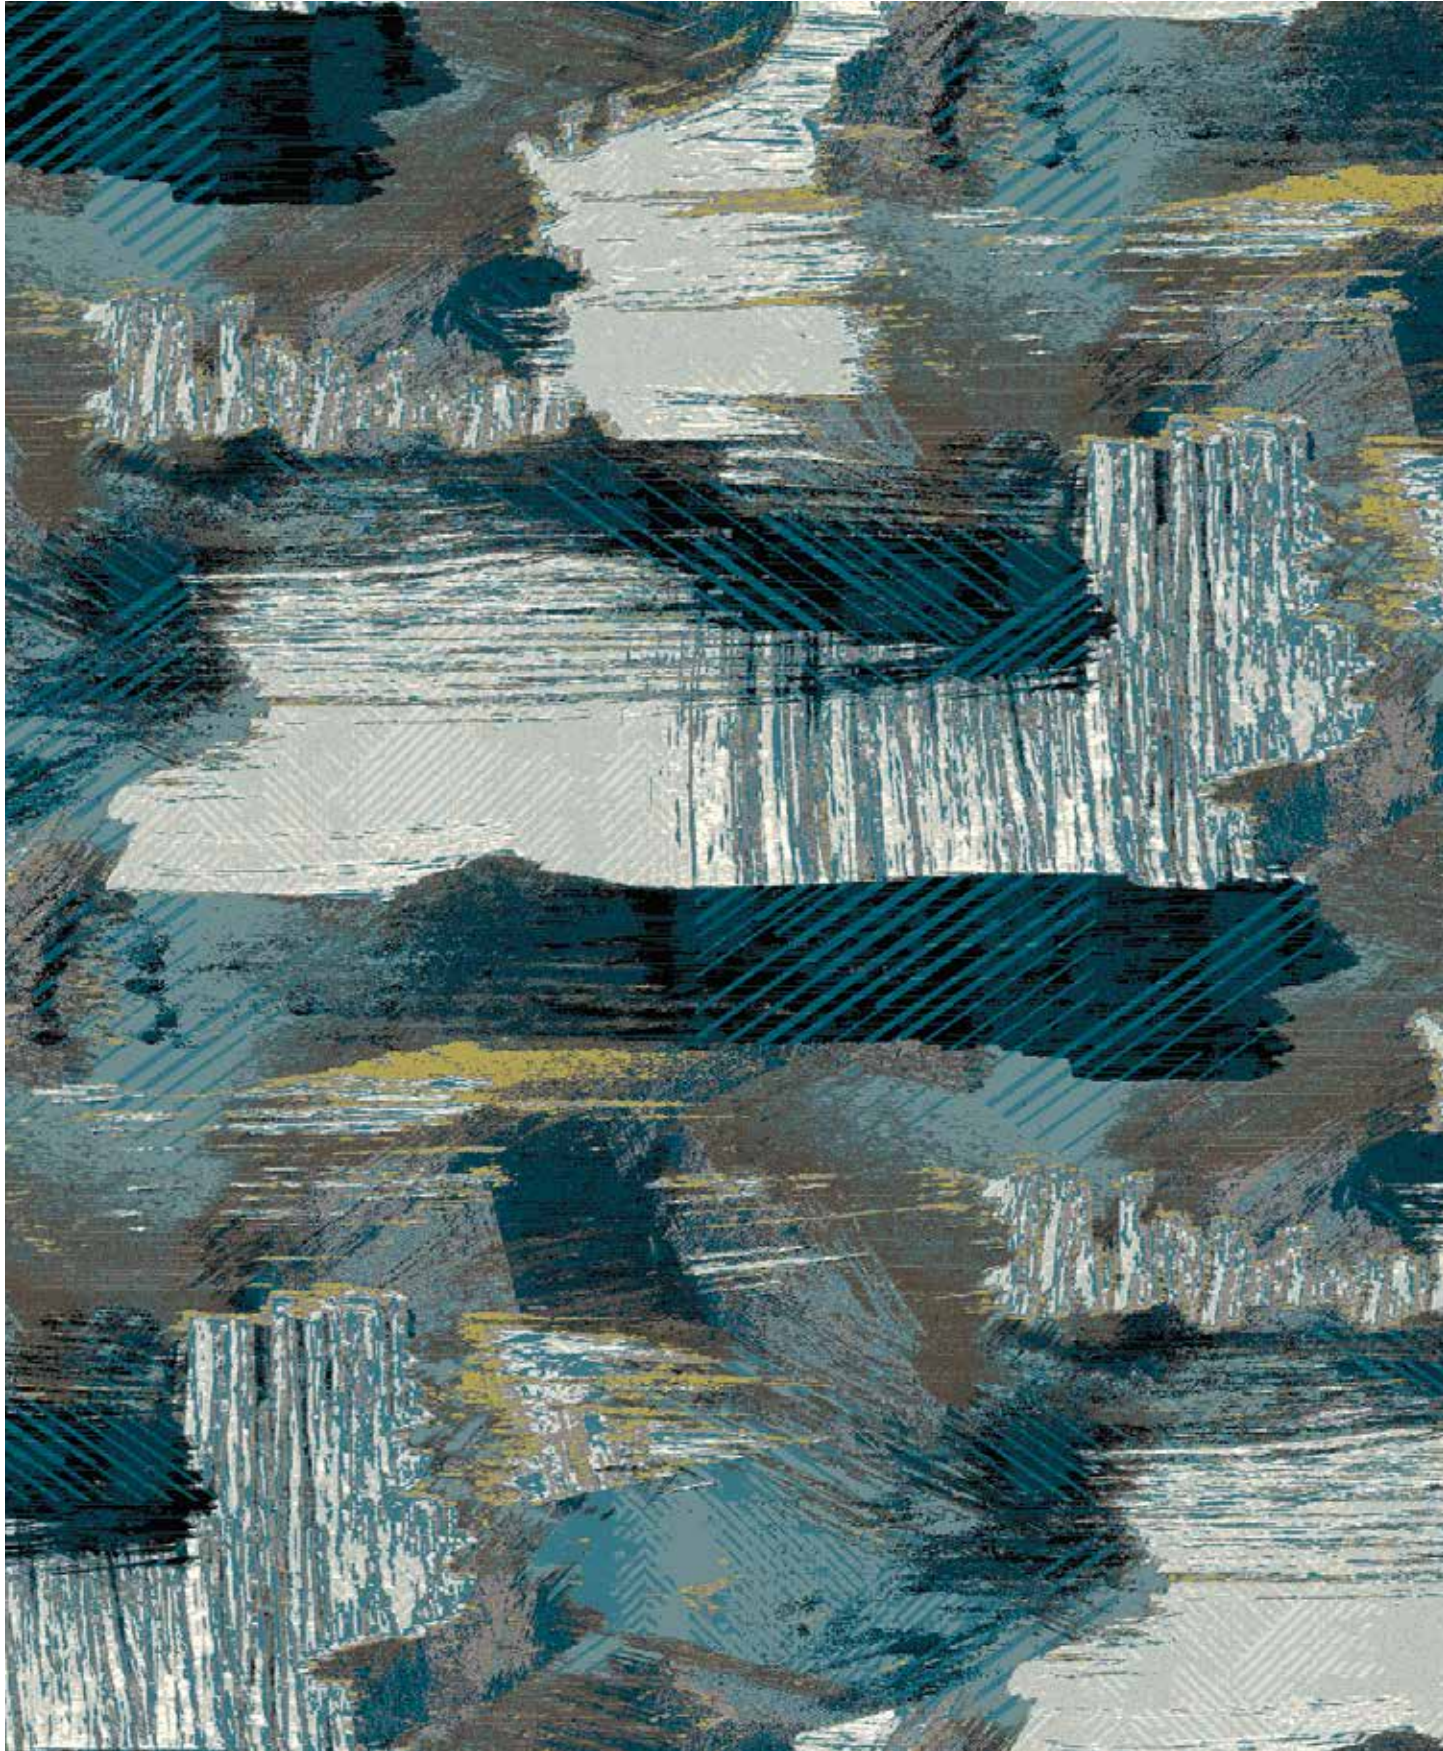

QTW86208-MW485
12' x 12'
Broadloom, Definity
*less than 25% loop

1	2	3	4	5	6	7	8	9	10	11
820006 C	080193 C	950010 C	090093 C	5006 CLL	080191 CL	540004 CLL	950010 CL	560013 CLLL	097111 C	94M012 L

QTW86218-MW485
12' x 16'
Broadloom, Definity
*less than 25% loop