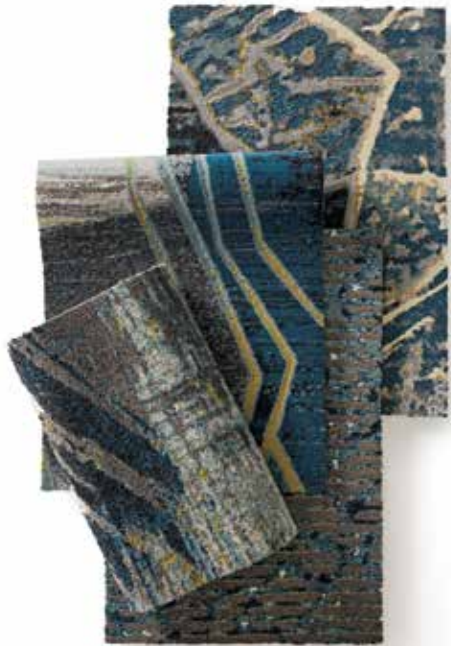

A Higher Definition of Design

Definity lifts luxury design to the level it demands—where every detail of color and texture can be defined to the highest degree. With Definity, designers enjoy supreme creative flexibility across color, pattern and texture. Definity allows you to fully define and express your vision.

Precision Sculpted

Only Definity technology allows for precise sculpting of the carpet's surface, producing a range of textural formations. The result is carpet with a truly dimensional presence, a fusion of visual effects and tactile reality.

Highest Definition

Achieve the highest definition and most precise patterns with more than twice the tufts per inch versus Axminster products.

Fully Customizable

Create complex designs of any scale, small to extra large, with precision sculpting that brings pattern and texture to life.

Richer Palettes

Incorporate up to 24 color values into every design, for a distinctly rich palette.