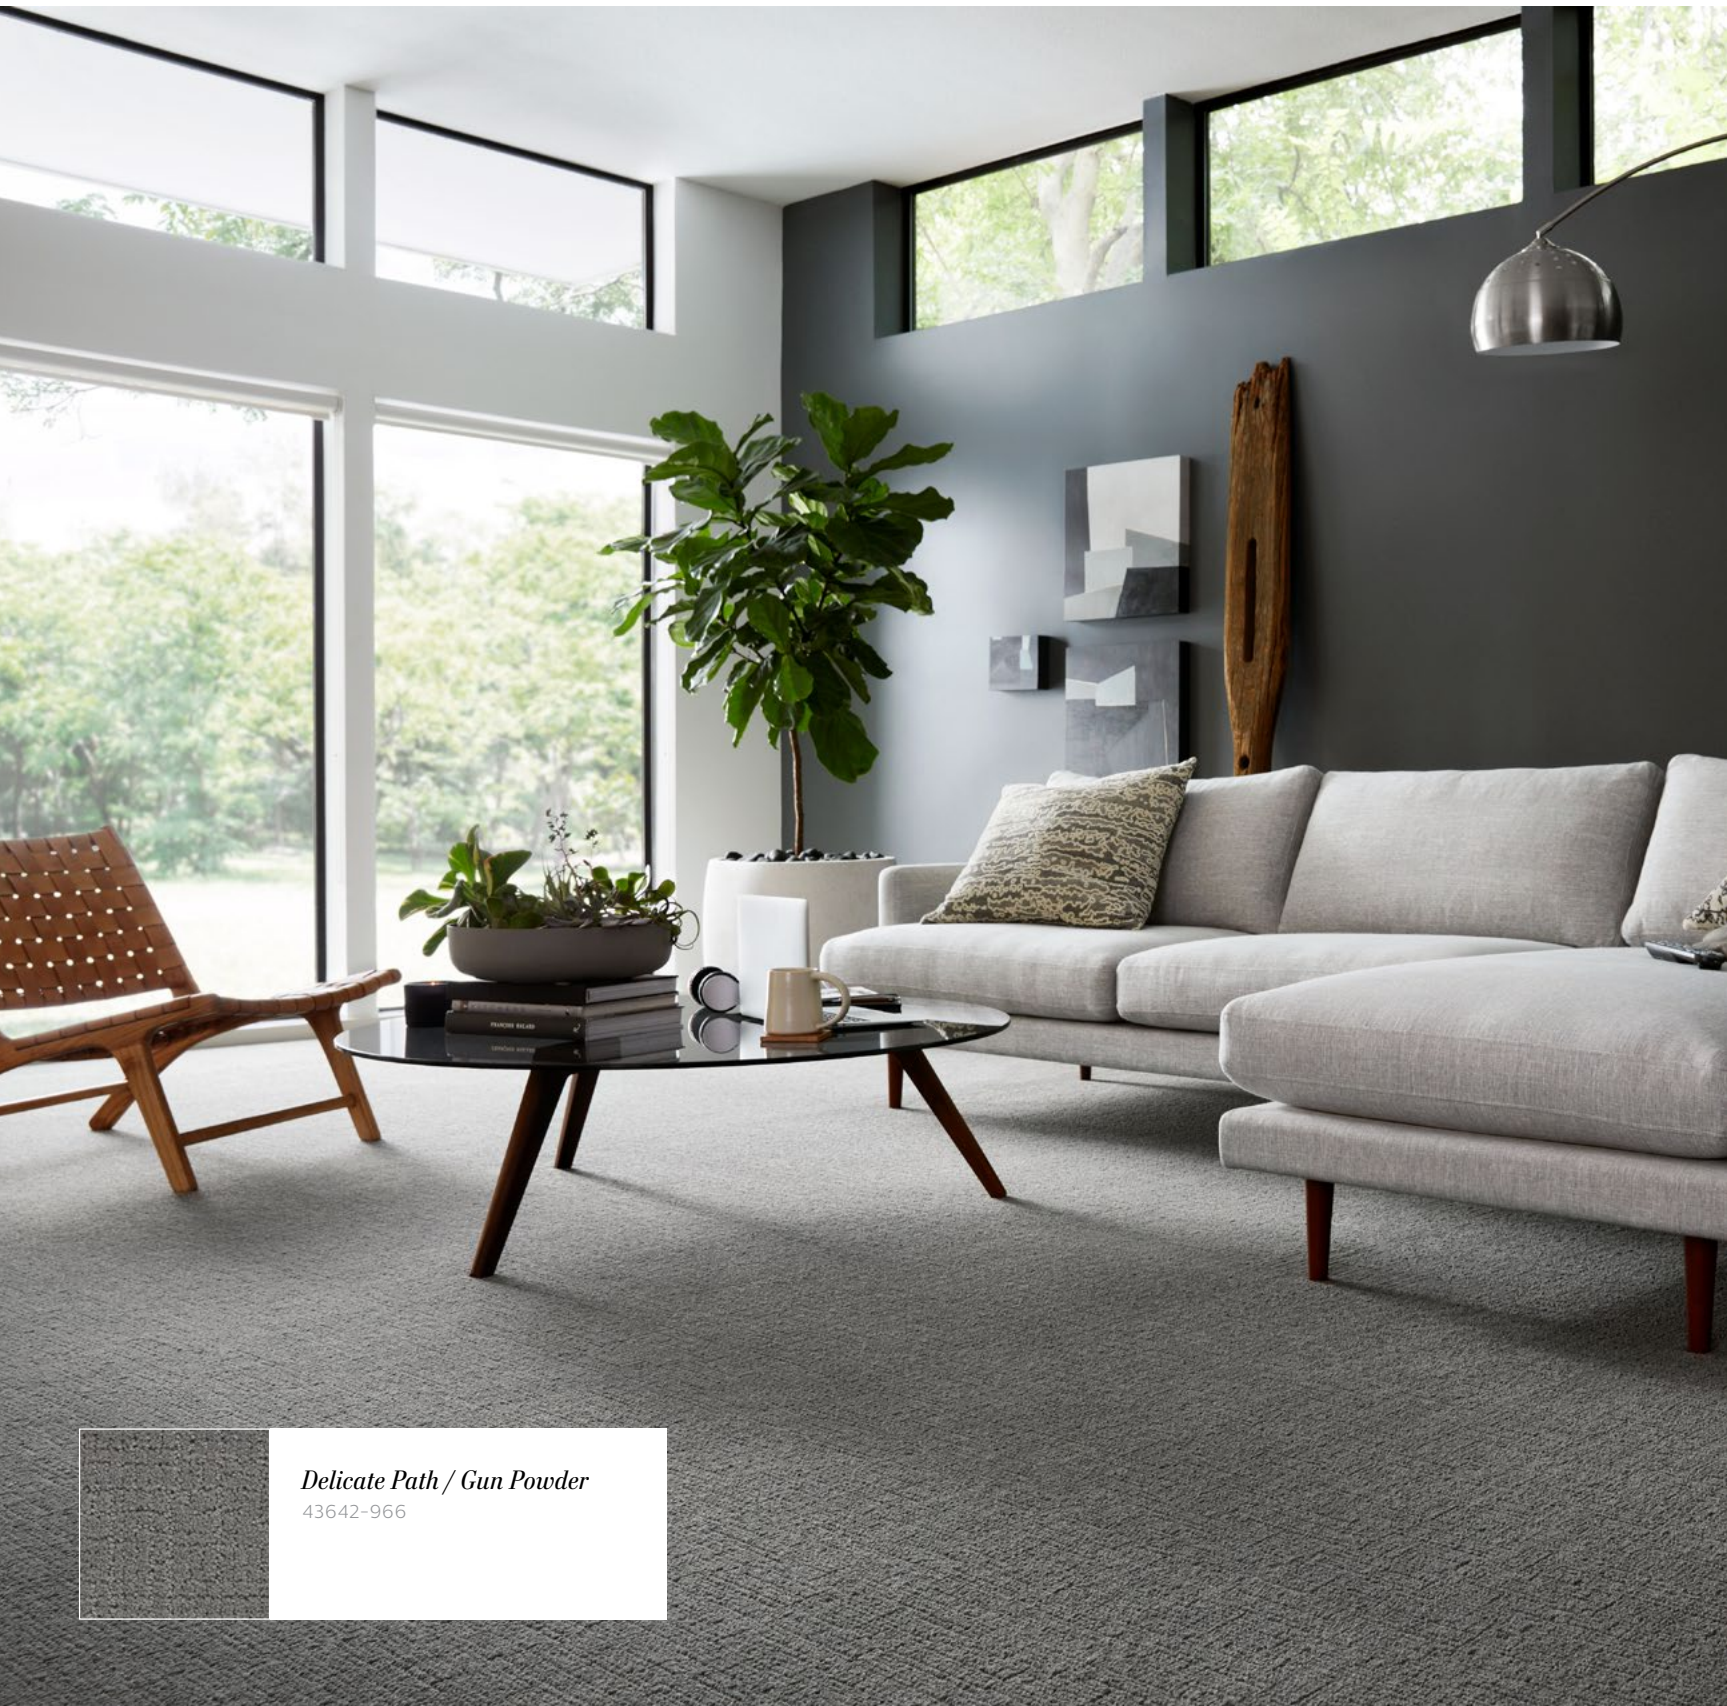

*Treasured Grove / Iced*  
KHS02-175

*Stylish Aesthetic / Telescope*  
43692-924

*Refined Legacy / Weathered*  
43689-858

*Refined Forest / Kona*  
KHS01-879

*Stately Arrangement / Tasseled Taupe*  
43641-957