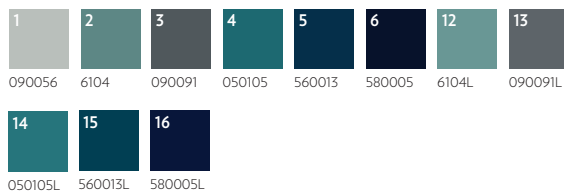

Definity

Durkan's innovative Definity technology is available in up to 12 colors and features our unique precision sculpted technology which explores and emphasizes dimensional effects.

Shown, right and opposite page: QTW57029-MW445

PDI

Durkan's Precision Dye Injected (PDI) construction offers a range of patterns available in 12 colors.

Shown, right: D57035-MW443

CYP

Durkan's Computer Yarn Placement (CYP) construction offers a range of patterns available in 6 colors.

Shown, right: UT57034-MW445

QW57029-MW445
12' (w) X 30' (l)
Broadloom

1	2	3	4	5	6	7	8	14	15	16	25	28	29	48
070036	050104	6111	090091	050105	560013	6030	580005	070036/ 070036DD	090056/ 070036DD	090056/ 6104DD	050105L	580005L	95M007L	580005LL