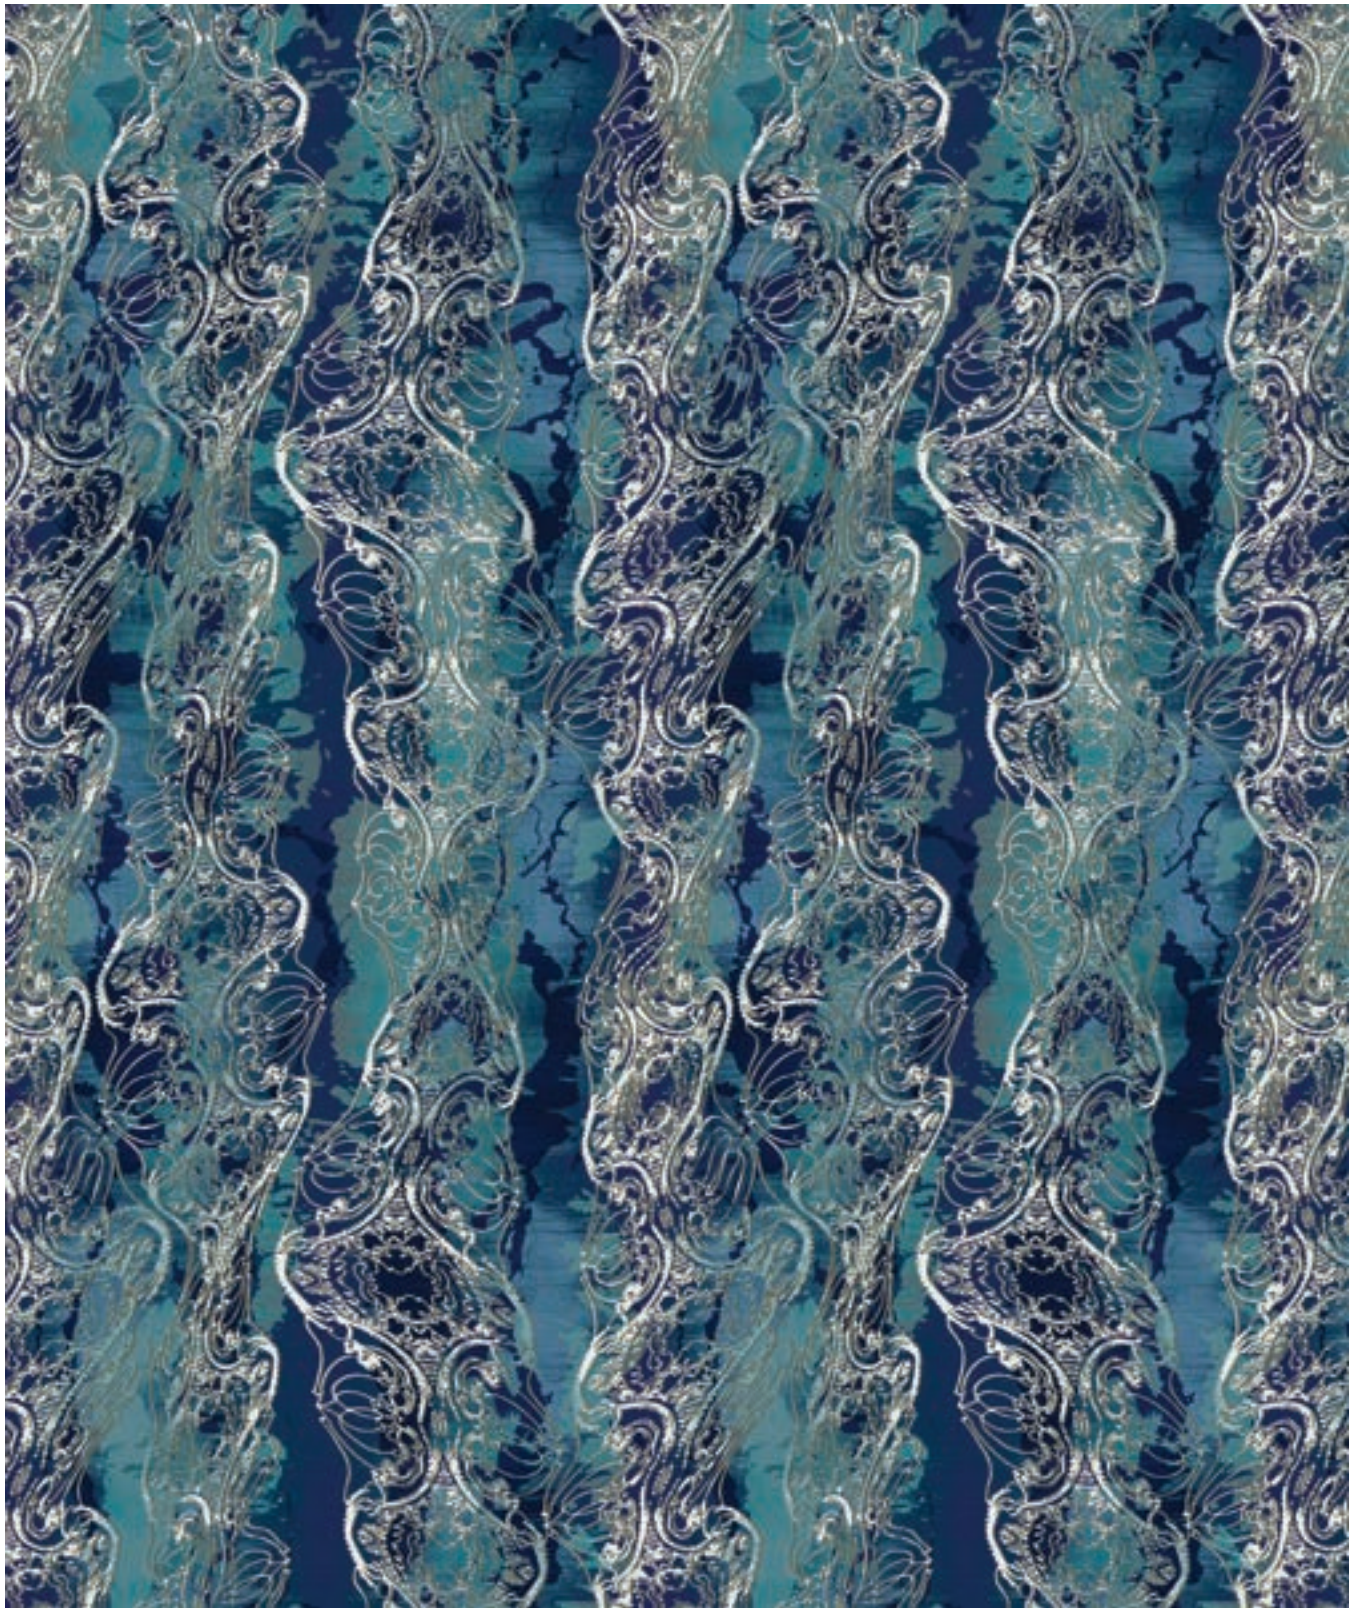

QW57029-MW445
12' (w) X 30' (l)
Broadloom

1	2	3	4	5	6	7	8	14	15	16	25	28	29	48
070036	050104	6111	090091	050105	560013	6030	580005	070036/ 070036DD	090056/ 070036DD	090056/ 6104DD	050105L	580005L	95M007L	580005LL