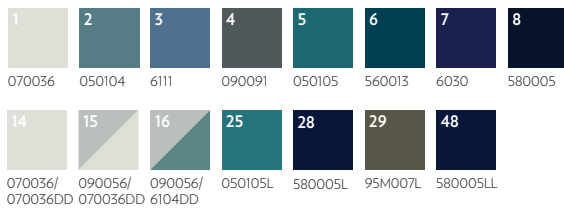

DURKAN. IMAGINE THAT.

Liike Inspiration

Top to bottom:
QTW57026-MW445 12' (w) X 17' (l) Broadloom
QTW55005-MW445 12' (w) X 30' (l) Broadloom
QTW57021-MW445 12' (w) X 17' (l) Broadloom

Product Guide

Liike is available in Definity, PDI and CYP constructions. Each product type utilizes a different manufacturing process which can yield variations in color and texture. Please refer to the guide below for specific color information.

Definity

Durkan's innovative Definity technology is available in up to 12 colors and features our unique precision sculpted technology which explores and emphasizes dimensional effects.

Shown, right and opposite page: QTW57029-MW445