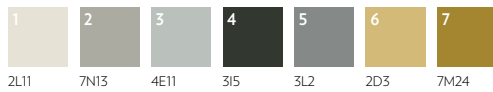

KINTSUGI Inspiration

Top to bottom:
QWES50050 6' (w) X 12' (l)
QTWES49809 3' (w) X 3' (l)
QWES49807 3' (w) X 4' (l)

Product Guide

Kintsugi is available in Definity, PDI and CYP constructions. Each product type utilizes a different manufacturing process which can yield variations in color and texture. Please refer to the guide below for specific color information.

Definity

Durkan's innovative Definity technology is available in up to 12 colors and features our unique precision sculpted technology which explores and emphasizes dimensional effects.

Shown, right and opposite page: QWES49807

PDI

Durkan's Precision Dye Injected (PDI) construction offers a range of patterns available in 12 colors.

Shown, right: ES50232

CYP

Durkan's Computer Yarn Placement (CYP) construction offers a range of patterns available in 6 colors.