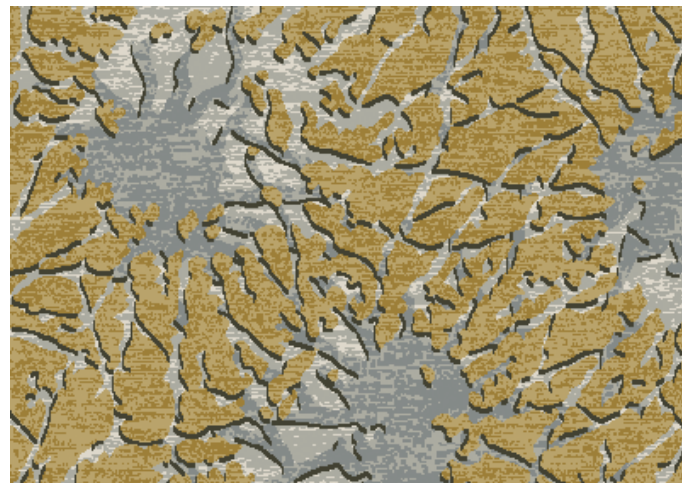

CYP

Durkan's Computer Yarn Placement (CYP) construction offers a range of patterns available in 6 colors.

Shown, right: UES50233