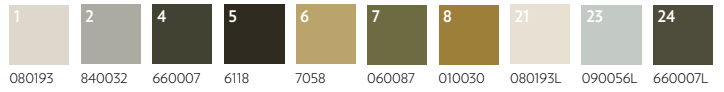

Definity

Durkan's innovative Definity technology is available in up to 12 colors and features our unique precision sculpted technology which explores and emphasizes dimensional effects.

Shown, right and opposite page: QWES49807

PDI

Durkan's Precision Dye Injected (PDI) construction offers a range of patterns available in 12 colors.

Shown, right: ES50232

CYP

Durkan's Computer Yarn Placement (CYP) construction offers a range of patterns available in 6 colors.

Shown, right: UES50233

QWES49807
3' (w) X 4' (l)

Also available in CYP & PDI

QTWES49812
4' (w) X 6' (l)

QTWES50049
6' (w) X 12' (l)

Also available in CYP & PDI

QWES49810
4' (w) X 5' (l)

QWES50432
6' (w) X 12' (l)