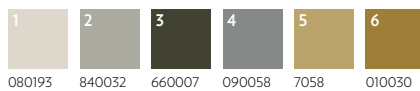

Definity

Durkan's innovative Definity technology is available in up to 12 colors and features our unique precision sculpted technology which explores and emphasizes dimensional effects.

Shown, right and opposite page: QWES49807

PDI

Durkan's Precision Dye Injected (PDI) construction offers a range of patterns available in 12 colors.

Shown, right: ES50232

CYP

Durkan's Computer Yarn Placement (CYP) construction offers a range of patterns available in 6 colors.