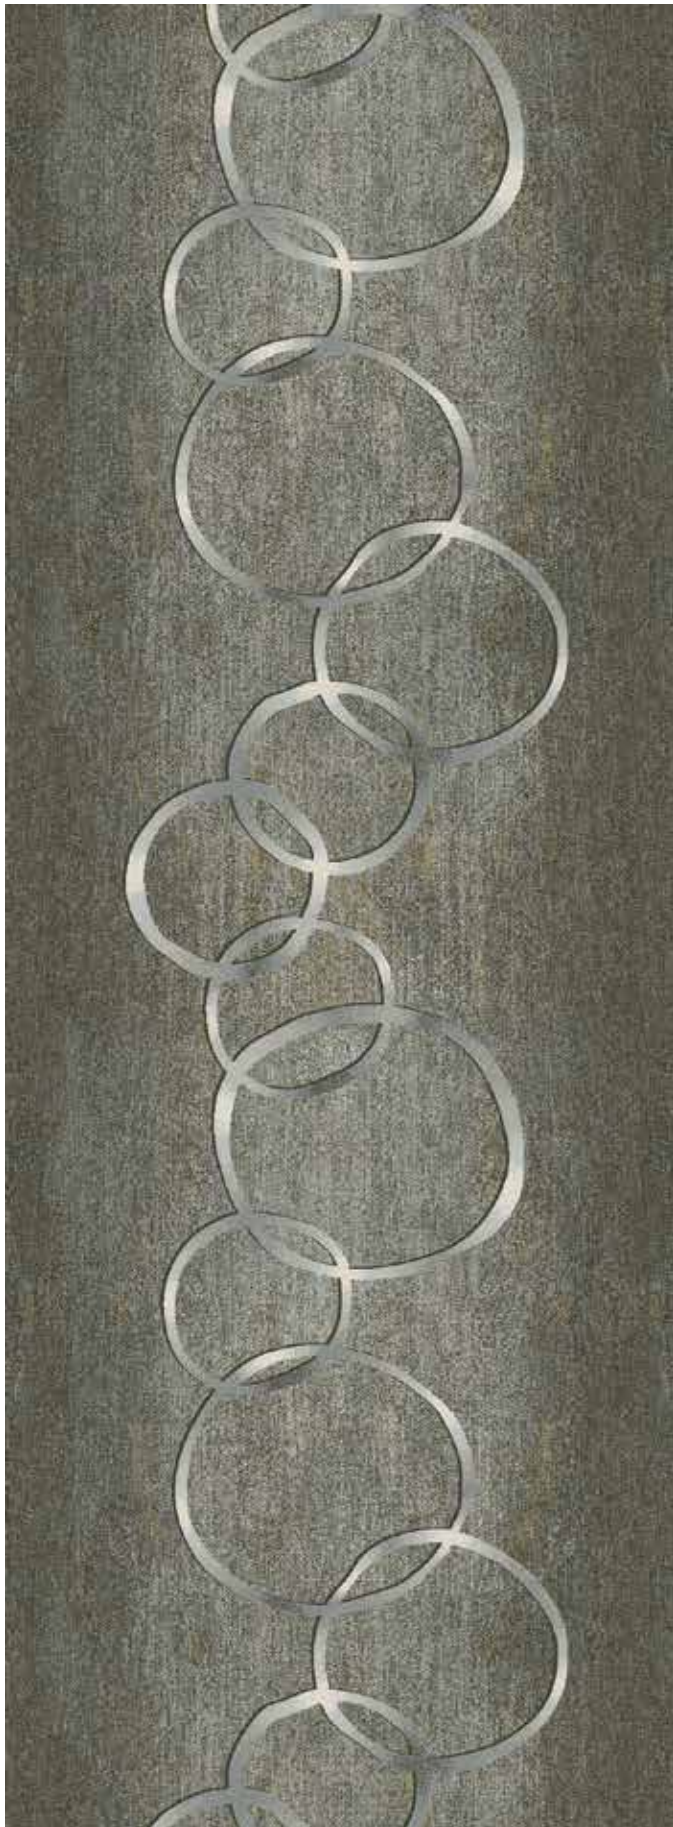

1	21
080193	080193L
2	22
840032	840032L
3	23
090056	090056L
4	24
660007	660007L
5	27
6118	7058L
6	28
090058	010030L

QTWES50048
6' (w) X 9' (l)
Corridor

Also available in CYP & PDI