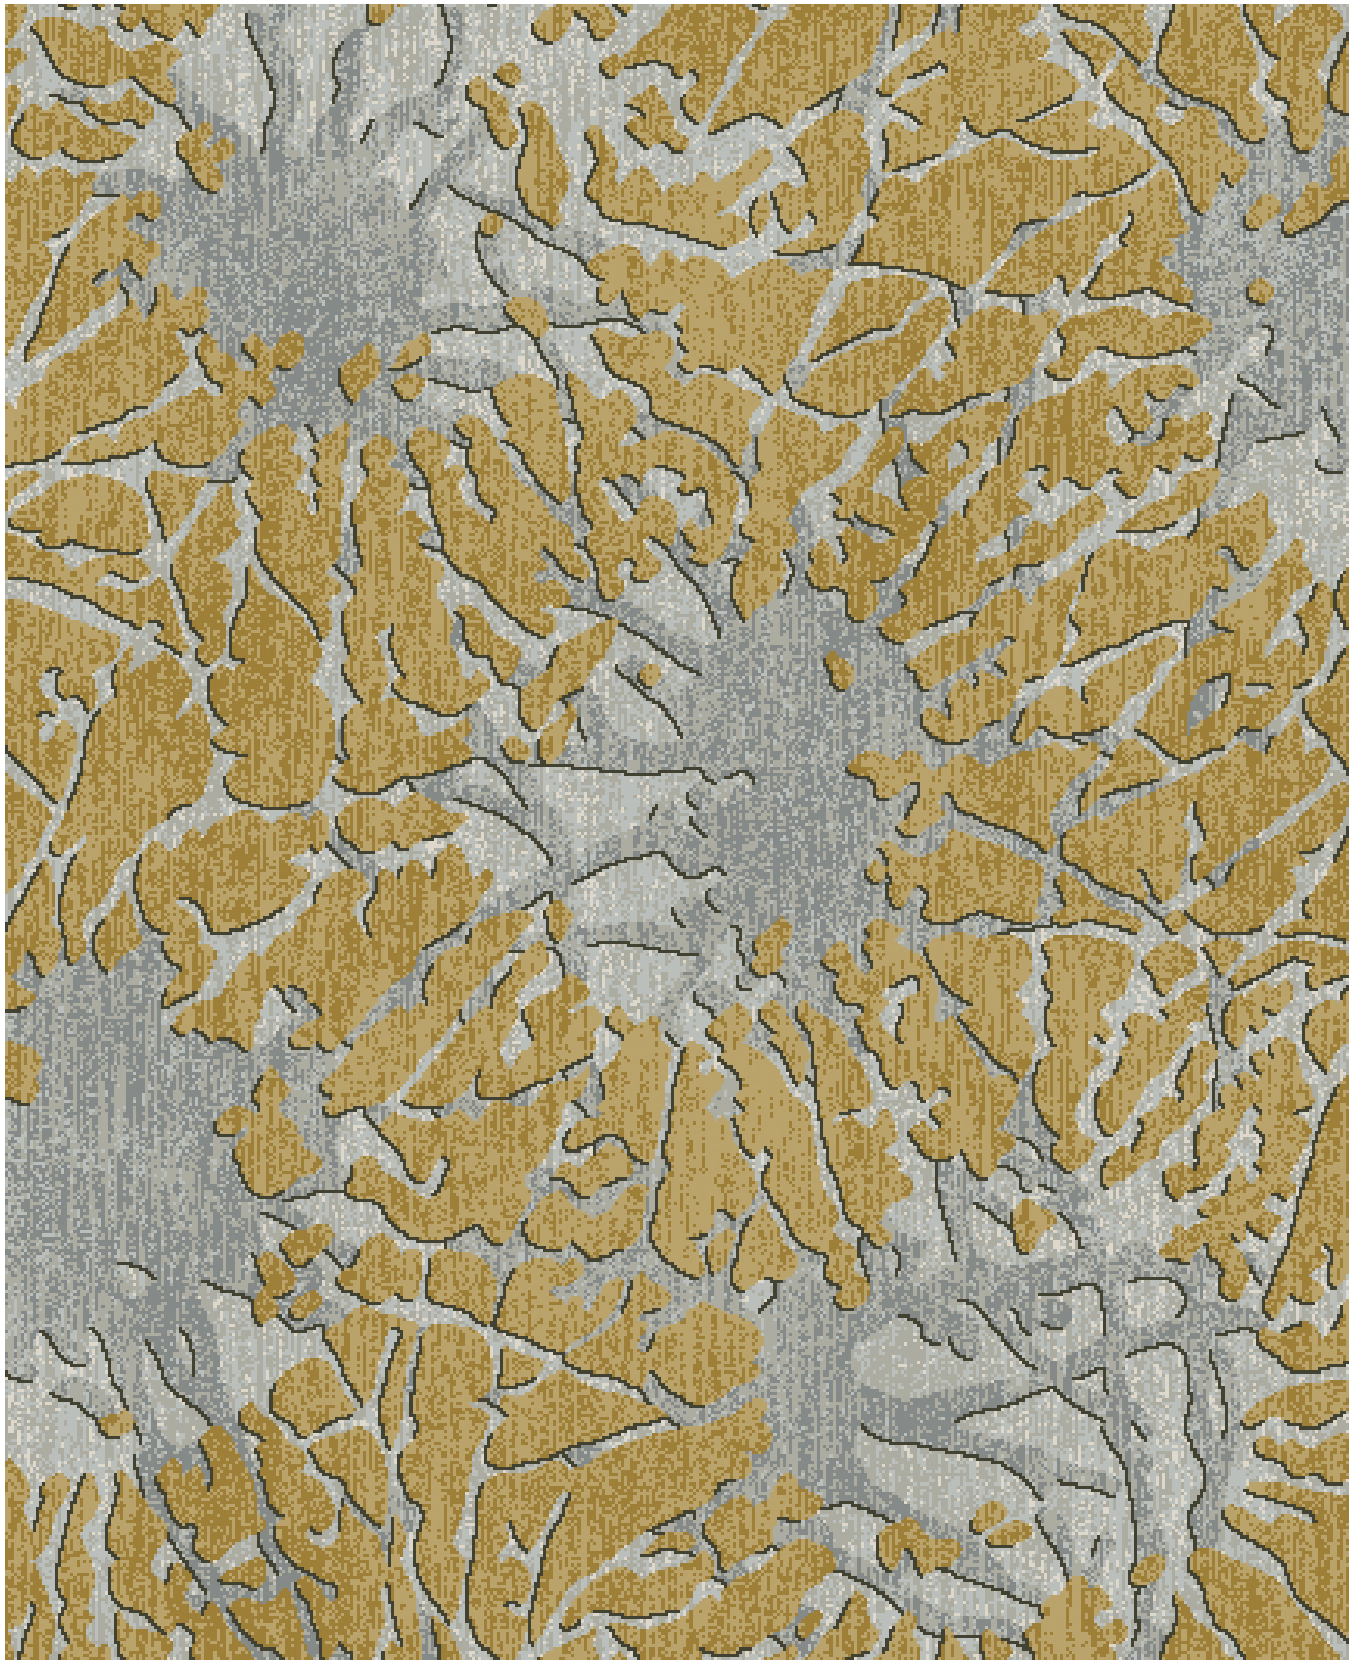

QWES49807
3' (w) X 4' (l)

Also available in CYP & PDI