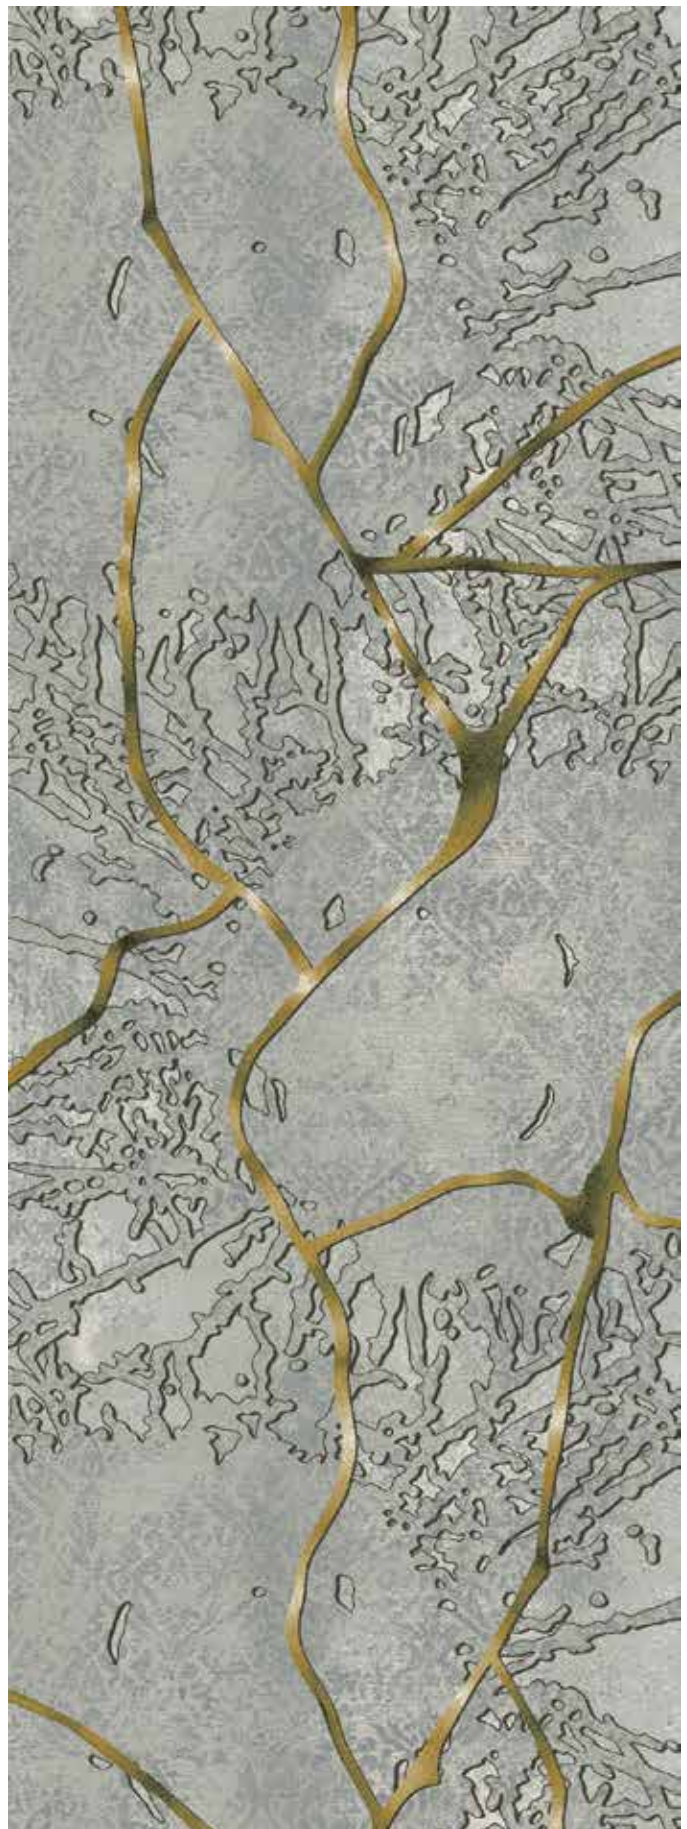

1	7
080193	7058
2	8
840032	060087
3	9
090056	010030
4	22
660007	840032L
5	26
6118	090058L
6	
090058	

QTWES50385
6' (w) X 12' (l)
Corridor