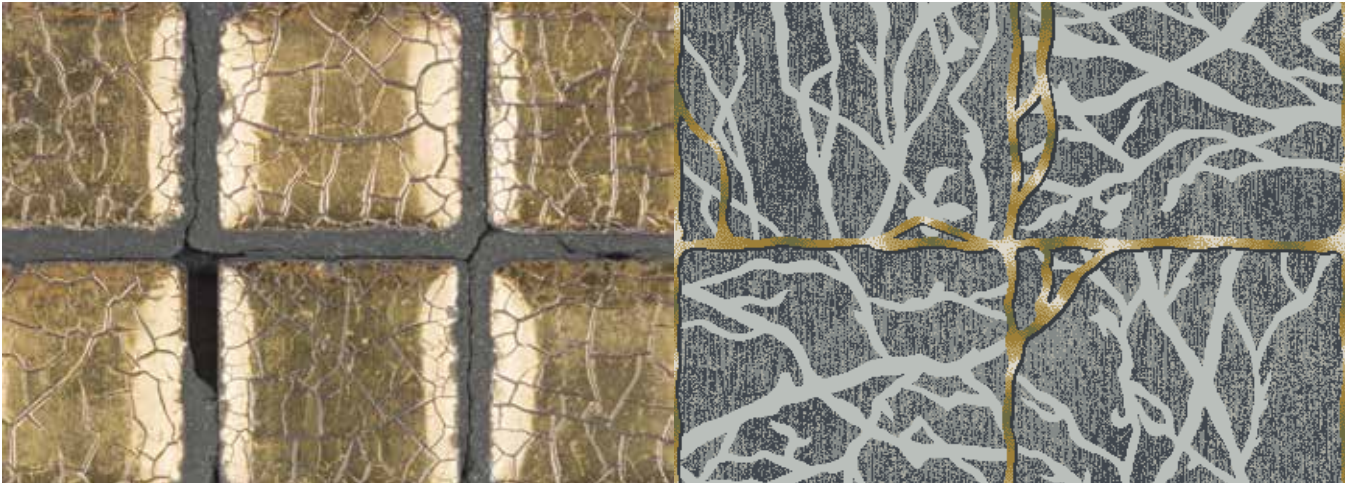

D DURKAN

KINTSUGI

KINTSUGI Collection
By Esther Dunbar-Cullum

KINTSUGI

KINTSUGI is the Japanese art of repairing broken pottery with gold. The gold-dusted lacquer makes the imperfect piece even more beautiful, at the same time, echoing the natural forms we see in cracked earth, ice, and tree branches. In keeping with the modern embrace of nature and organic forms, Kintsugi is perfect way to meld man's touch with the beauty of the natural world.

KINTSUGI Inspiration

Top to bottom:
QWES50050 6' (w) X 12' (l)
QTWES49809 3' (w) X 3' (l)
QWES49807 3' (w) X 4' (l)

Product Guide

Kintsugi is available in Definity, PDI and CYP constructions. Each product type utilizes a different manufacturing process which can yield variations in color and texture. Please refer to the guide below for specific color information.

Definity

Durkan's innovative Definity technology is available in up to 12 colors and features our unique precision sculpted technology which explores and emphasizes dimensional effects.

Shown, right and opposite page: QWES49807