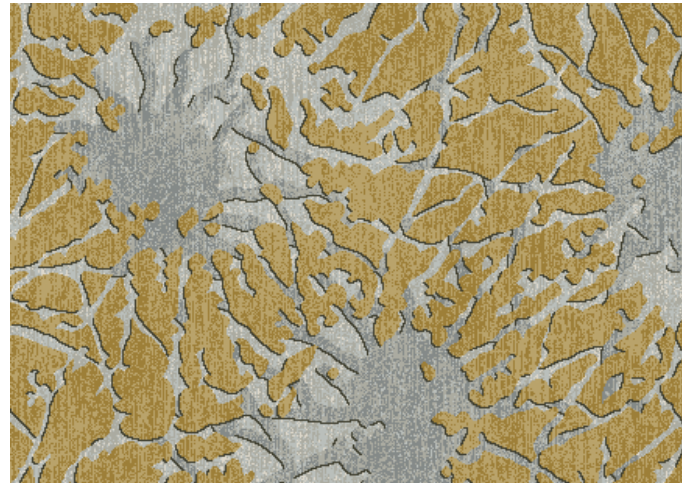

KINTSUGI Inspiration

Top to bottom:
QWES50050 6' (w) X 12' (l)
QTWES49809 3' (w) X 3' (l)
QWES49807 3' (w) X 4' (l)

Product Guide

Kintsugi is available in Definity, PDI and CYP constructions. Each product type utilizes a different manufacturing process which can yield variations in color and texture. Please refer to the guide below for specific color information.

Definity

Durkan's innovative Definity technology is available in up to 12 colors and features our unique precision sculpted technology which explores and emphasizes dimensional effects.

Shown, right and opposite page: QWES49807