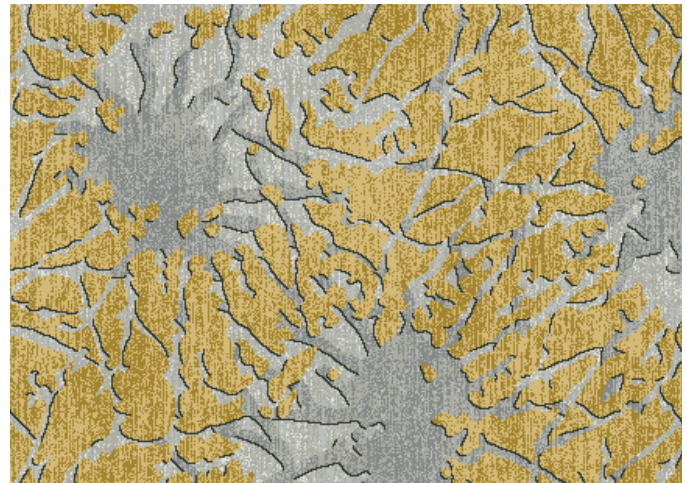

PDI

Durkan's Precision Dye Injected (PDI) construction offers a range of patterns available in 12 colors.

Shown, right: ES50232