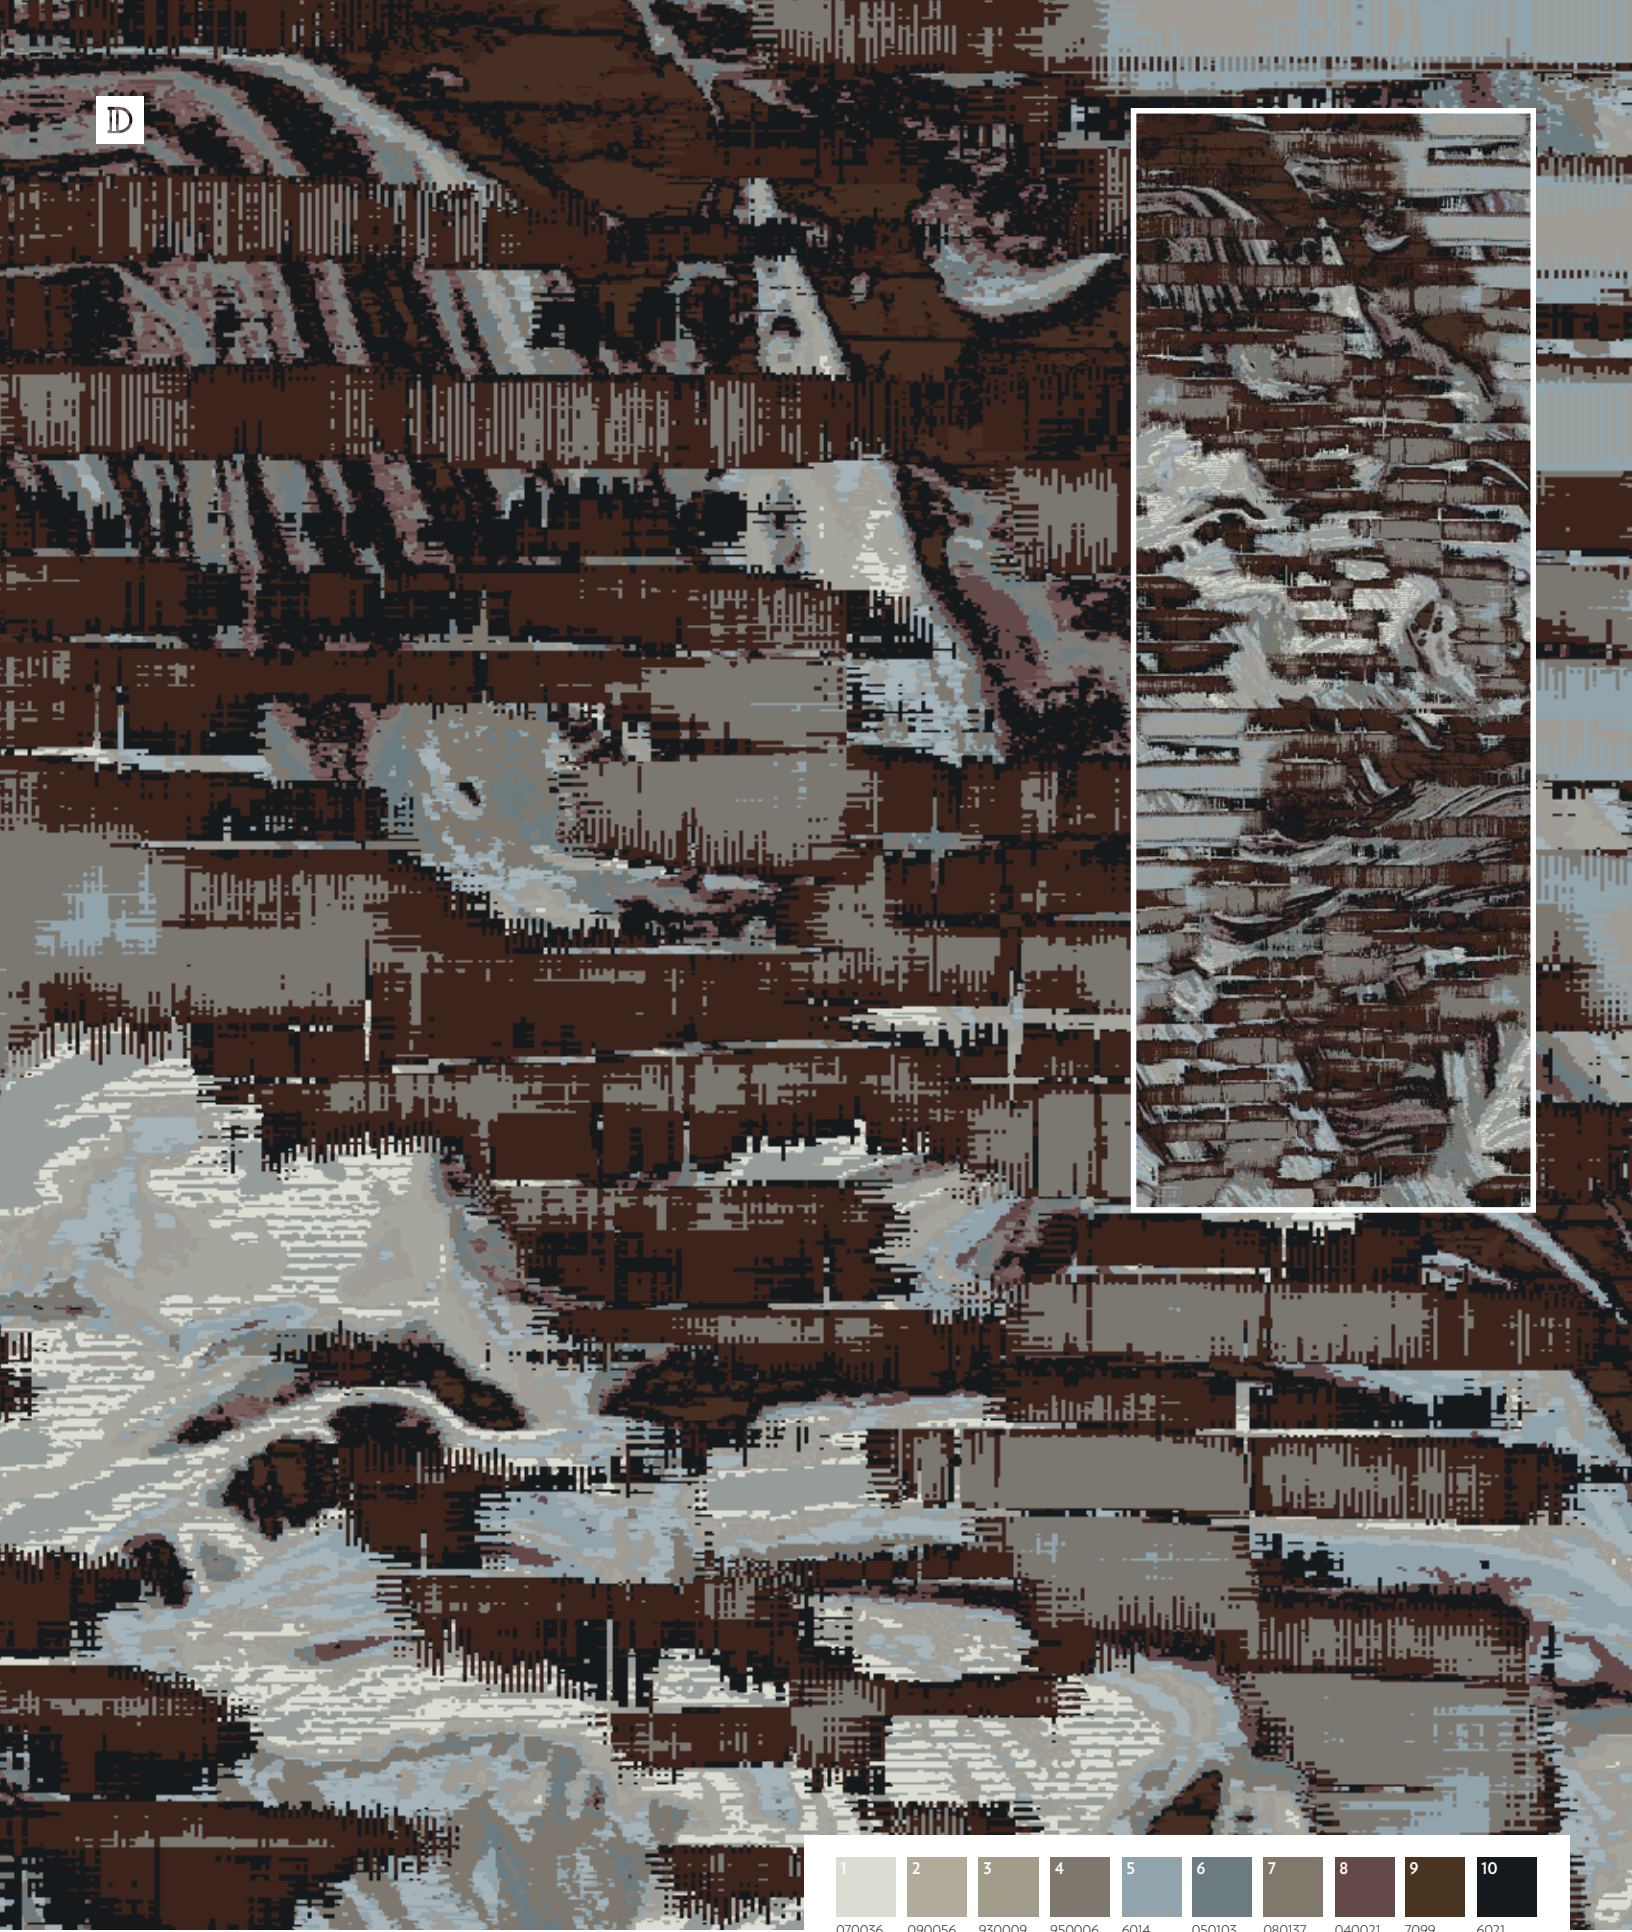

D

070036 090056 930009 950006 6014 050103 080137 040021 7099 6021

6014L 040021L 94M012LL 080137LL 7099LL

QTW80542 - MW468

6' (w) X 18' (l)
Corridor, Definity

*Has less than 25% loop