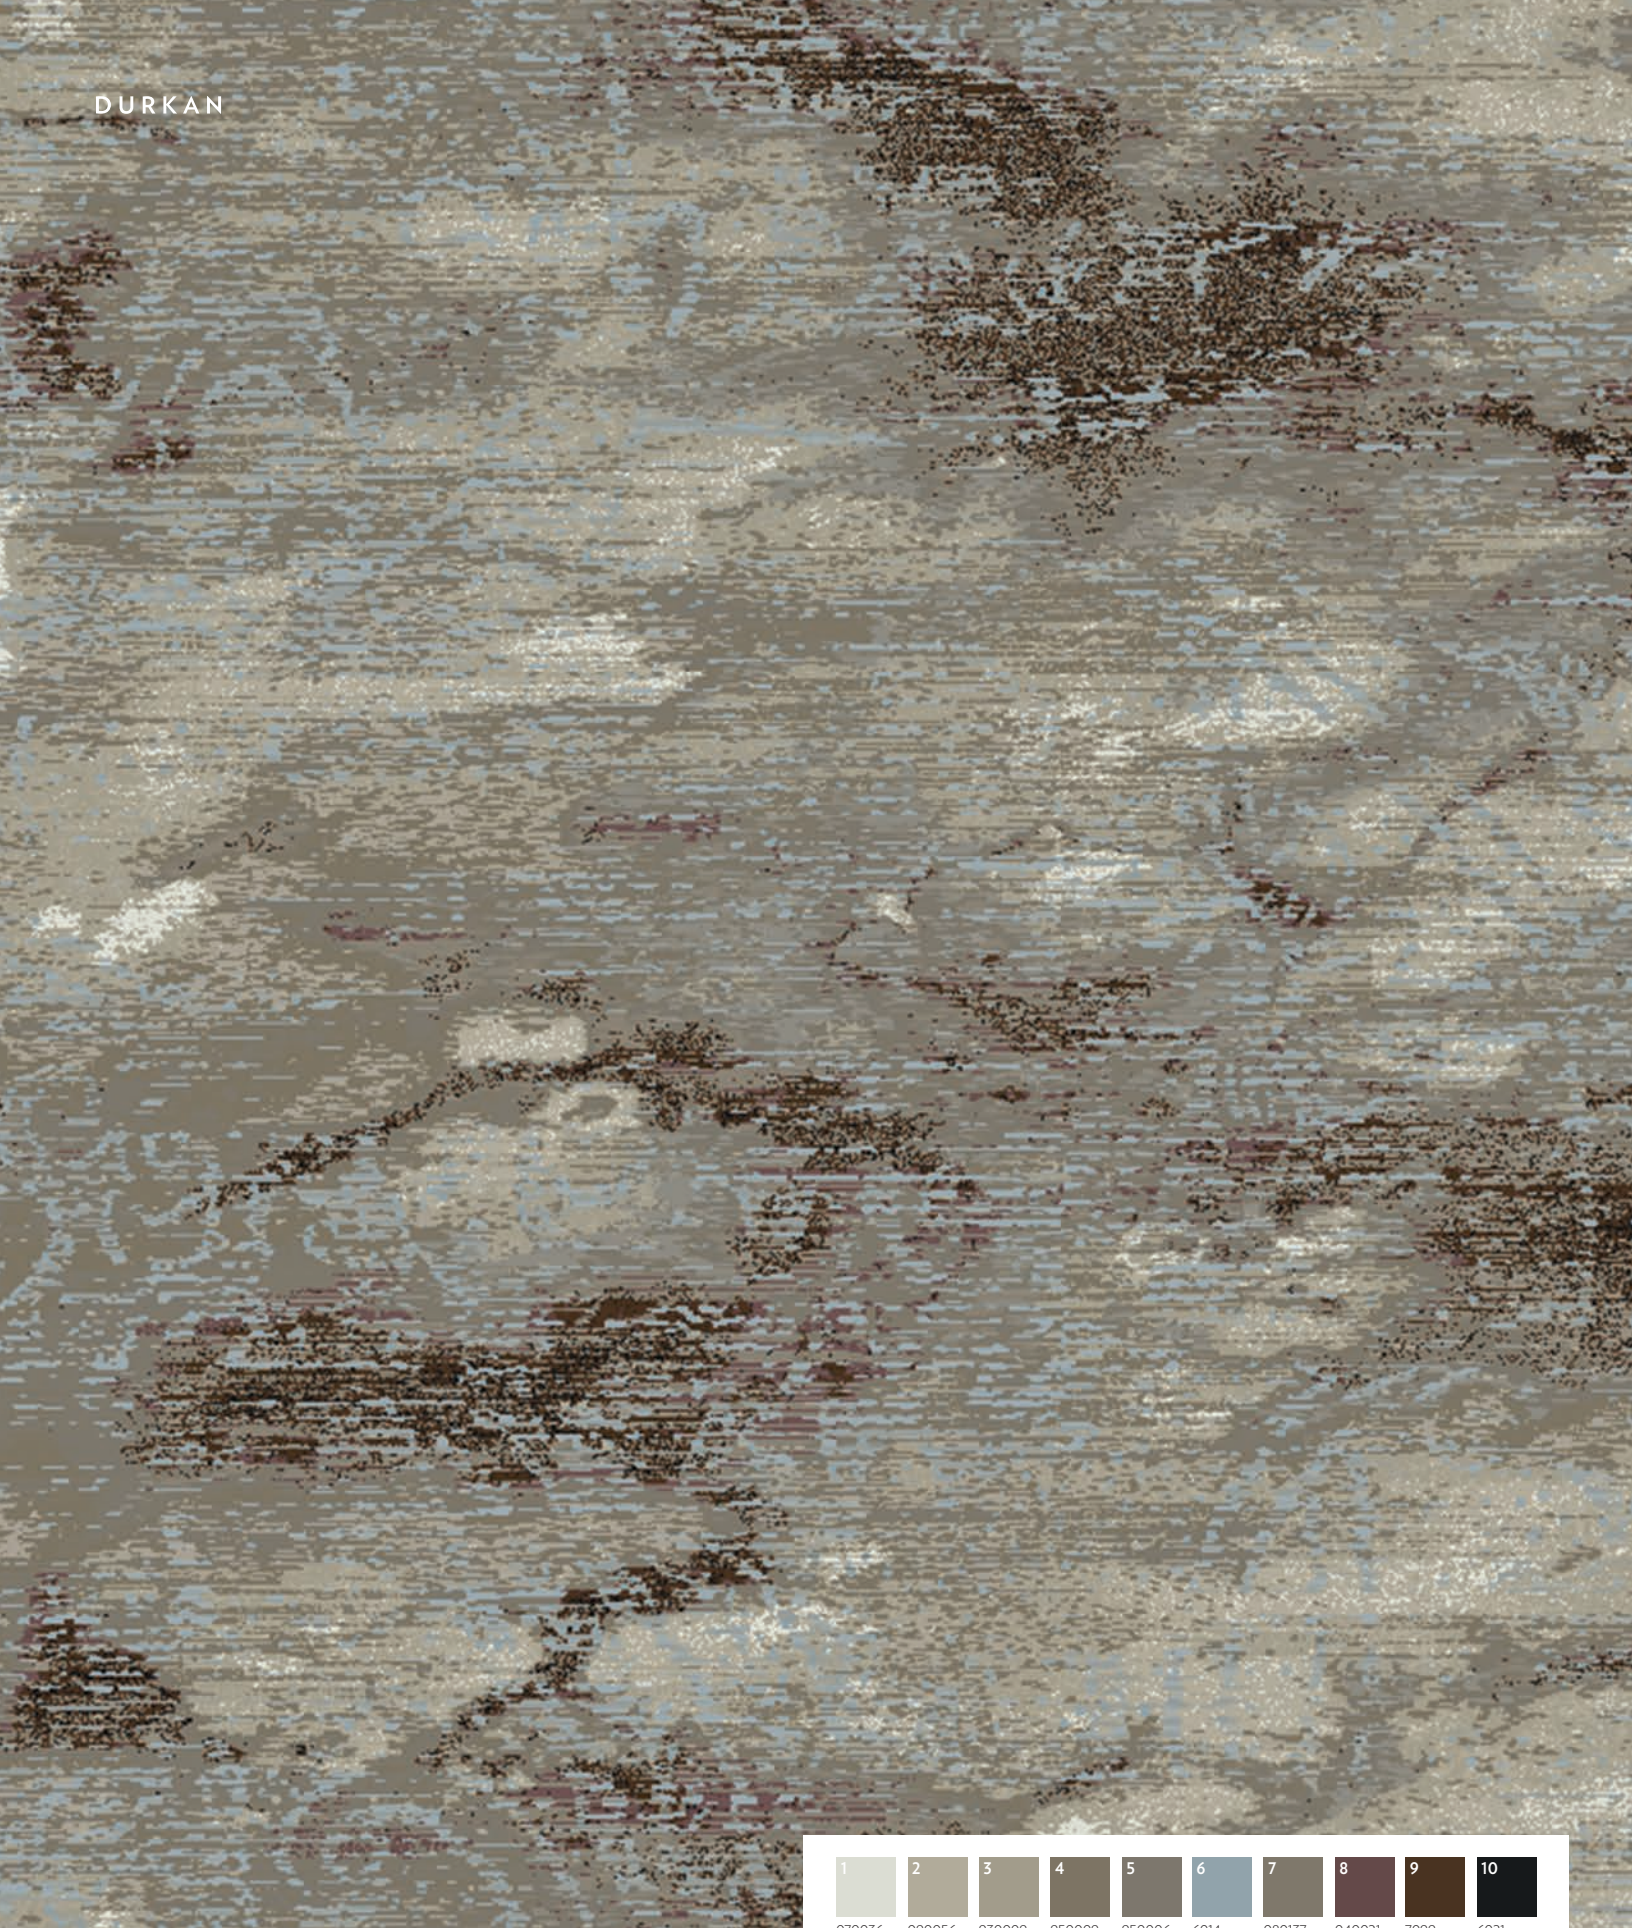

DURKAN

QTW80560 - MW468
6' (w) X 6' (l)
Broadloom, Definity