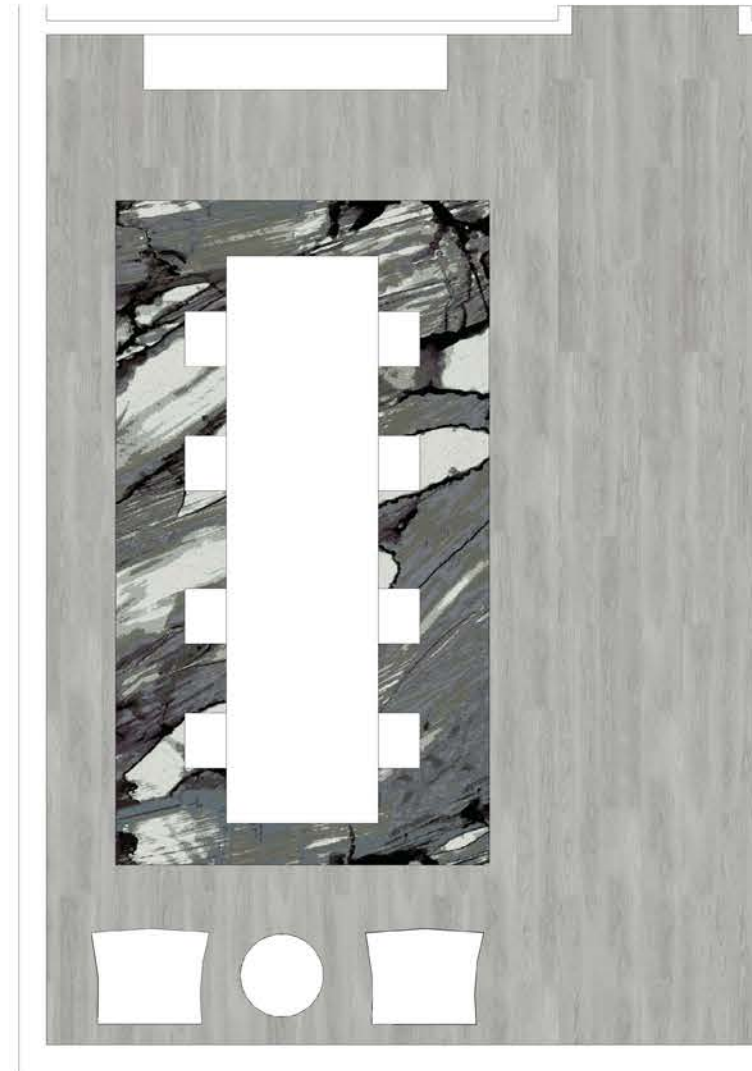

VIS

Durkan's award-winning Visual Interactive Studio (VIS) provides 2D floor perspectives, 3D room scenes, and high resolution renderings of designers' unique flooring creations, culminating in a fully immersive virtual experience.

VIS gives designers the power to explore every facet of a project's floor plan and perfect every aspect of a flooring specification in a fully immersive virtual experience.

Contact your local Durkan representative to learn more.

QTW80562 - MW468

6'2" (w) X 11'4" (l)

Rug, Definity