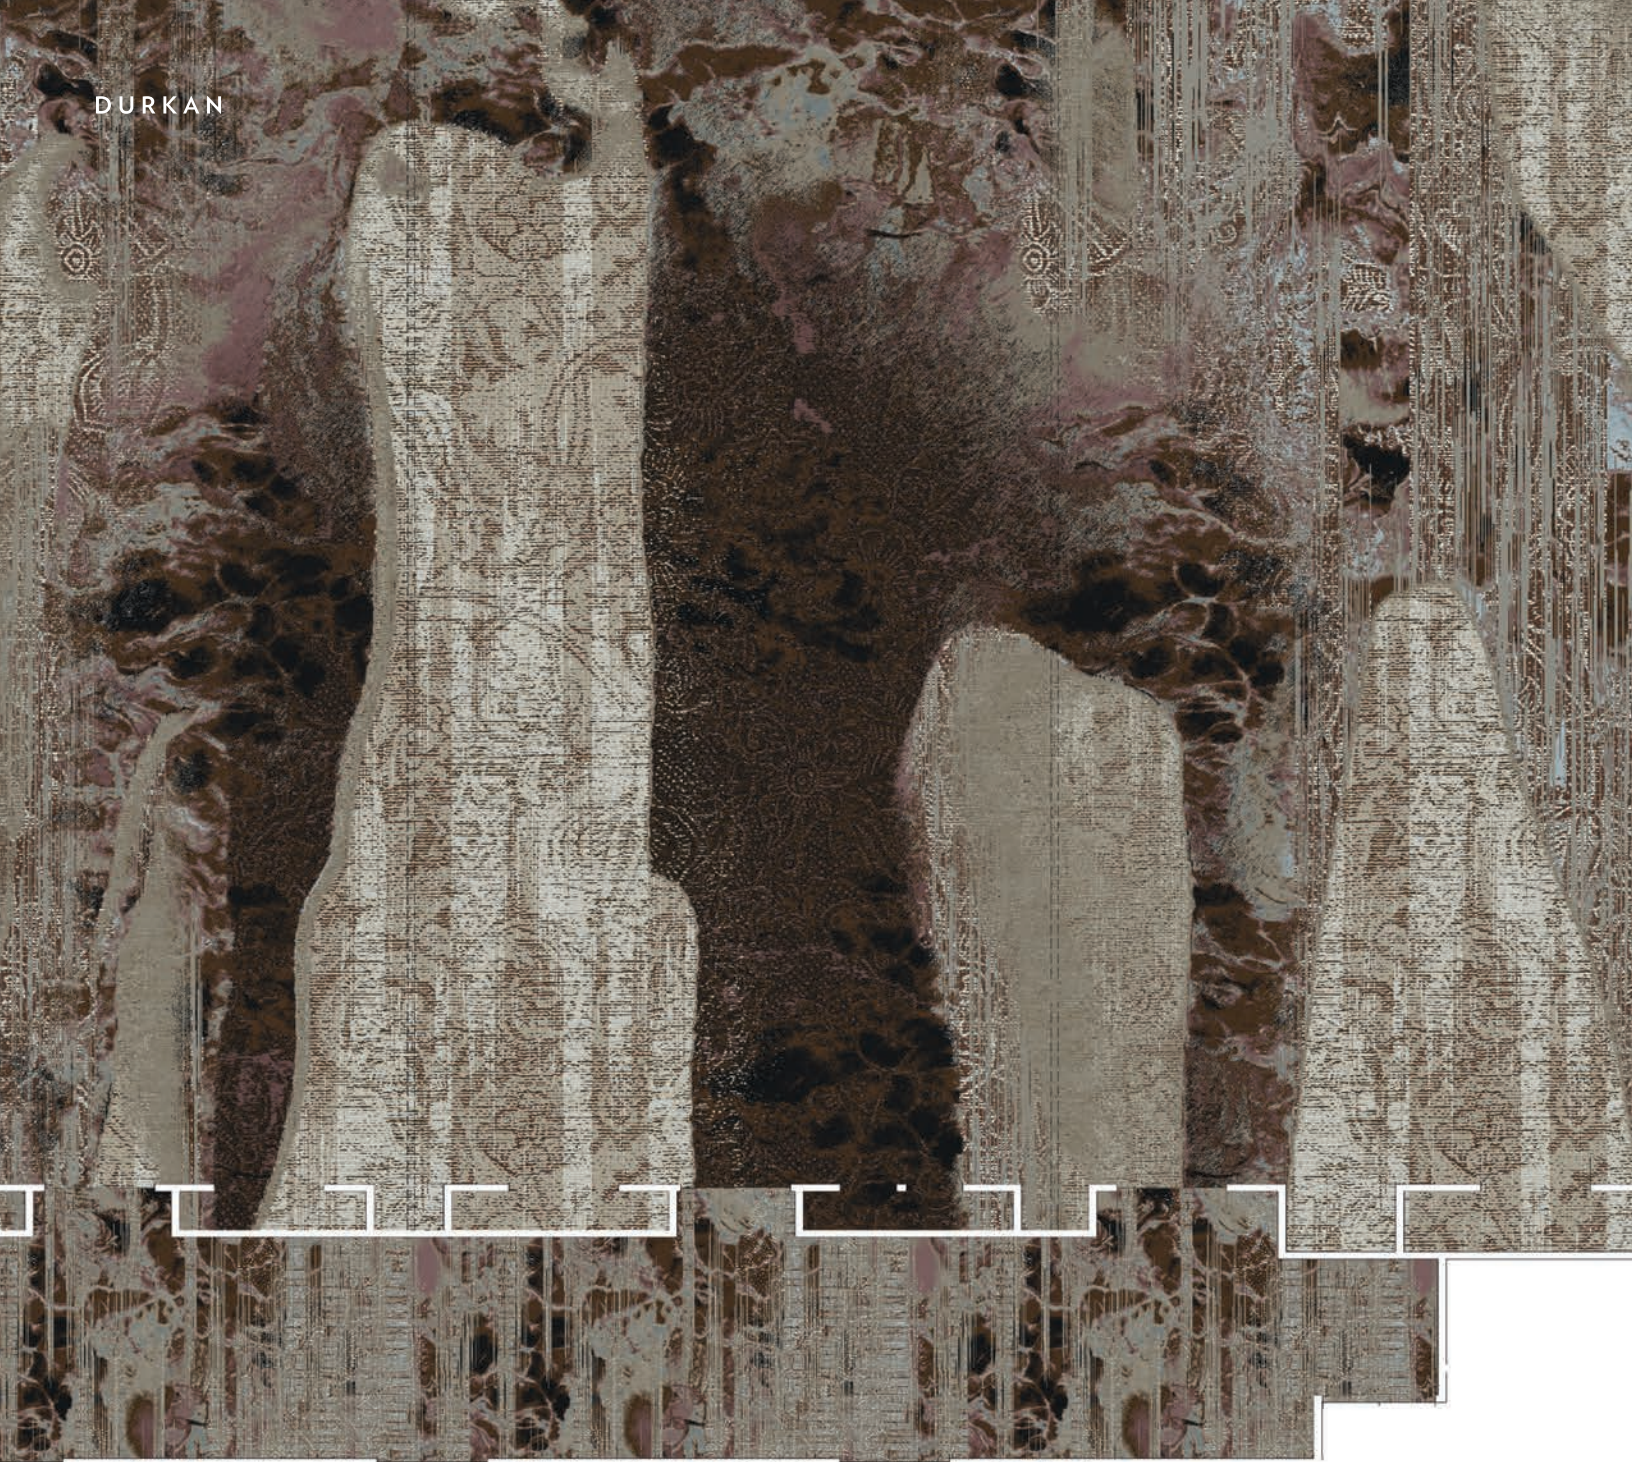

QTW83260 - MW468

24' (w) X 17' (l)
Spectrafit Ballroom, 48 oz Definity

QTW83262 - MW468

12' (w) X 24' (l)
Broadloom Prefunction, 48 oz Definity

QTW83261 - MW468

24' (w) X 24' (l)
Spectrafit Meeting Room, 48 oz Definity