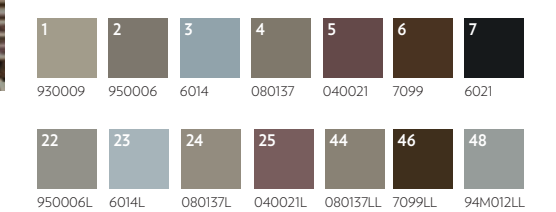

Yelena Rodina

Durkan Field Designer, Washington, DC

D

QTW80540 - MW468

12' (w) X 18' (l)
Broadloom, Definity

*Has less than 25% loop

QTW80541 - MW468

6' (w) X 6' (l)
Broadloom, Definity