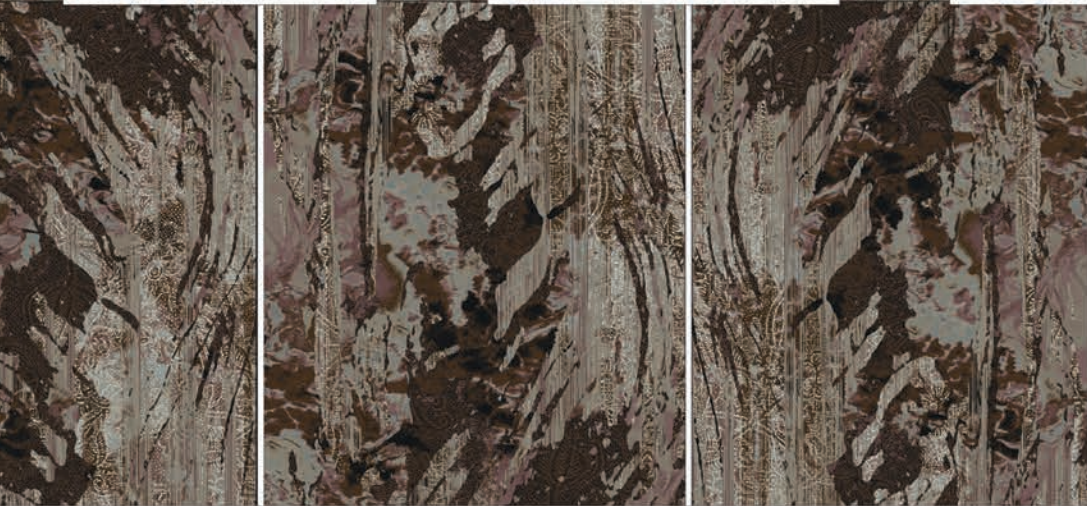

QTW83260 - MW468

24' (w) X 17' (l)
Spectrafit Ballroom, 48 oz Definity

QTW83262 - MW468

12' (w) X 24' (l)
Broadloom Prefunction, 48 oz Definity

QTW83261 - MW468

24' (w) X 24' (l)
Spectrafit Meeting Room, 48 oz Definity