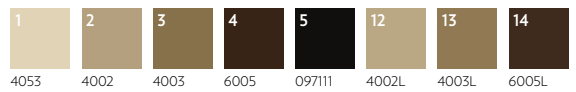

Definity

Durkan's innovative Definity technology is available in up to 12 colors and features our unique precision sculpted technology which explores and emphasizes dimensional effects.

Shown, right and opposite page: QTW46476

UT47693
6' (w) X 9' (l)

UT44620
12' (w) X 11' (l)

Also available in Definity & PDI

UT44618
12' (w) X 12' (l)

Also available in Definity & PDI

The Fracture Collection is featured in CYP and also offered in Durkan's innovative Definity technology as well as PDI. Please contact your rep or visit www.durkan.com for more information.