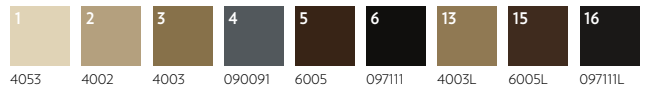

UT44620
12' (w) X 11' (l)