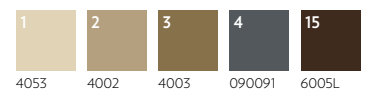

Also available in Definity & PDI