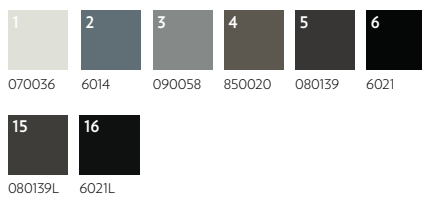

FRACTURE Inspiration

Top to bottom:
UT44621 6' (w) X 6' (l)
UT47692 6' (w) X 4'2" (l)
UT44622 6' (w) X 4'6" (l)

Product Guide

Fracture is available in Definity, PDI and CYP constructions. Each product type utilizes a different manufacturing process which can yield variations in color and texture. Please refer to the guide below for specific color information.

Definity

Durkan's innovative Definity technology is available in up to 12 colors and features our unique precision sculpted technology which explores and emphasizes dimensional effects.

Shown, right and opposite page: QTW46476

PDI

Durkan's Precision Dye Injected (PDI) construction offers a range of patterns available in 12 colors.

Shown, right: D49144

CYP

Durkan's Computer Yarn Placement (CYP) construction offers a range of patterns available in 6 colors.

Shown, right: UT47692

UT47692
6' (w) X 4'2" (l)

Also available in Definity & PDI

UT44618
12' (w) X 12' (l)

Also available in Definity & PDI

UT44619
6' (w) X 6' (l)

UT47694
3' (w) X 3' (l)

UT44621
6' (w) X 6' (l)