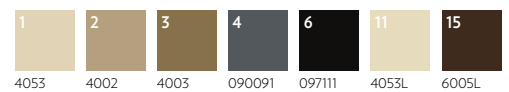

Definity

Durkan's innovative Definity technology is available in up to 12 colors and features our unique precision sculpted technology which explores and emphasizes dimensional effects.

Shown, right and opposite page: QTW46476

UT44619
6' (w) X 6' (l)

UT44622
6' (w) X 4'6" (l)

UT47694
3' (w) X 3' (l)

Also available in Definity & PDI

UT44615
12' (w) X 9' (l)

Also available in Definity & PDI

UT44621
6' (w) X 6' (l)

Also available in Definity & PDI