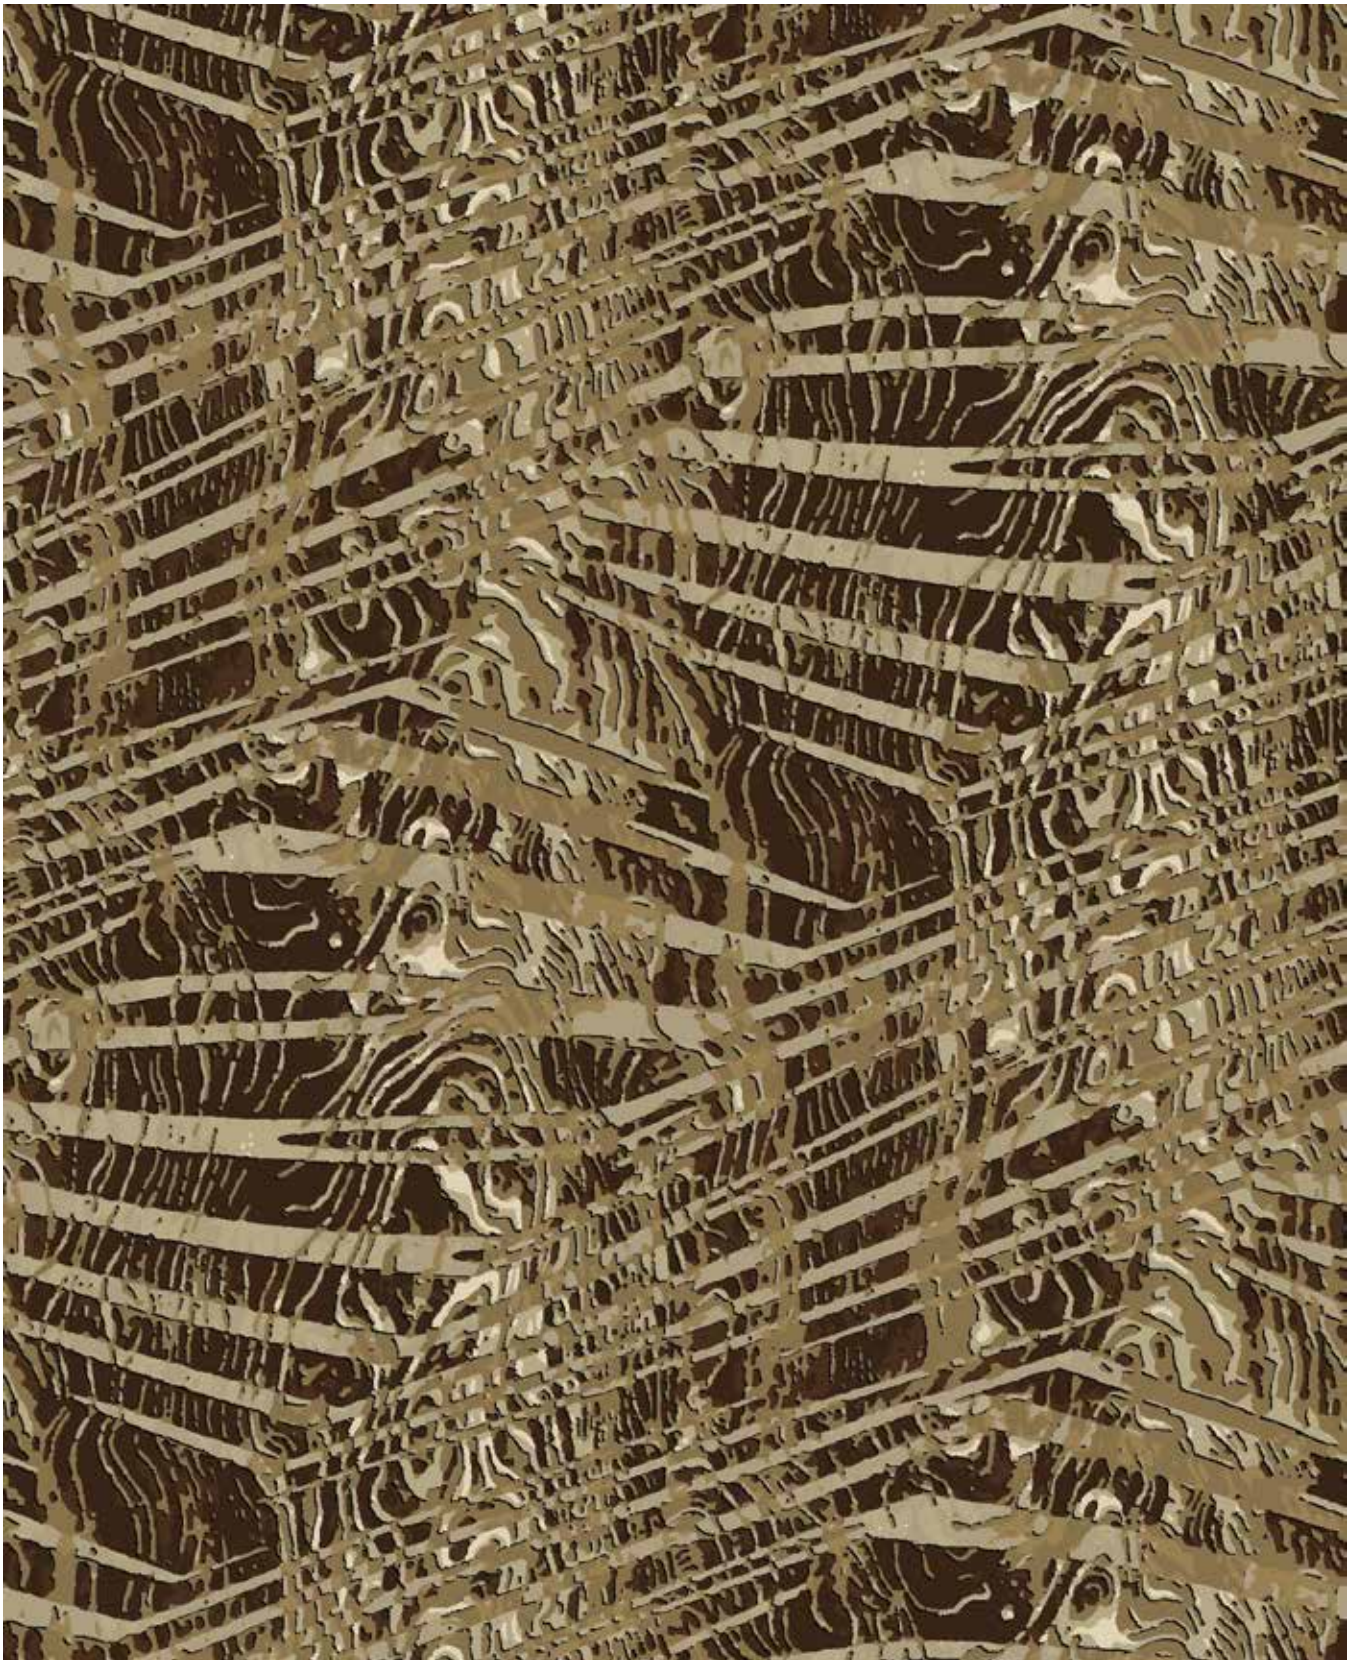

UT44618
12' (w) X 12' (l)