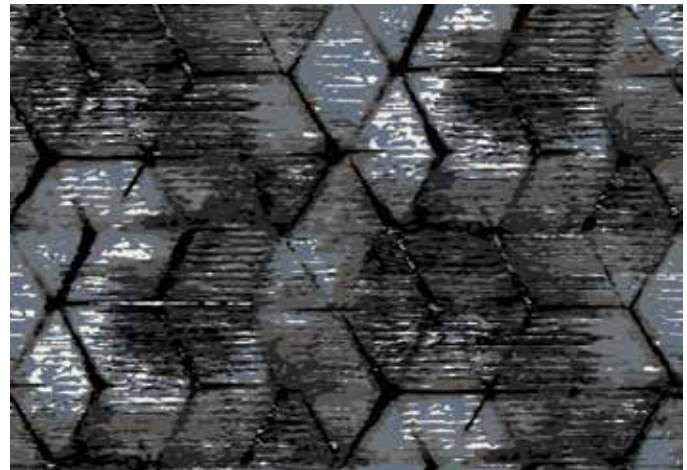

PDI

Durkan's Precision Dye Injected (PDI) construction offers a range of patterns available in 12 colors.

Shown, right: D49144