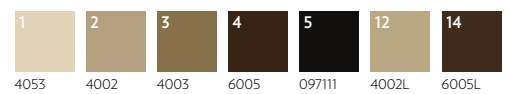

Definity

Durkan's innovative Definity technology is available in up to 12 colors and features our unique precision sculpted technology which explores and emphasizes dimensional effects.

Shown, right and opposite page: QTW46476

UT44619
6' (w) X 6' (l)

UT44622
6' (w) X 4'6" (l)

UT47694
3' (w) X 3' (l)

Also available in Definity & PDI

UT44615
12' (w) X 9' (l)

Also available in Definity & PDI

UT44621
6' (w) X 6' (l)

Also available in Definity & PDI