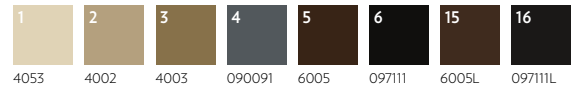

Definity

Durkan's innovative Definity technology is available in up to 12 colors and features our unique precision sculpted technology which explores and emphasizes dimensional effects.

Shown, right and opposite page: QTW46476

PDI

Durkan's Precision Dye Injected (PDI) construction offers a range of patterns available in 12 colors.

Shown, right: D49144

CYP

Durkan's Computer Yarn Placement (CYP) construction offers a range of patterns available in 6 colors.

Shown, right: UT47692

UT47692
6' (w) X 4'2" (l)

Also available in Definity & PDI

UT44618
12' (w) X 12' (l)

Also available in Definity & PDI

UT44619
6' (w) X 6' (l)

UT47694
3' (w) X 3' (l)

UT44621
6' (w) X 6' (l)

UT44615
12' (w) X 9' (l)

Also available in Definity & PDI

UT44620
12' (w) X 11' (l)

Also available in Definity & PDI

UT44622
6' (w) X 4'6" (l)

UT47693
6' (w) X 9' (l)

Also available in Definity & PDI)

UT47692
6' (w) X 4'2" (l)