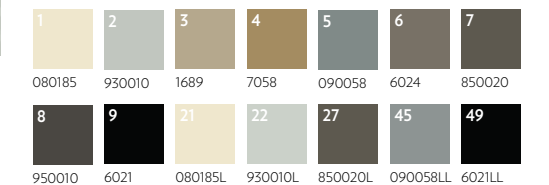

*Has less than 25% loop

080185 930010 1689 090058 6024 950010 6021 1689L 930010LL 6021LL

QTW67023-MW461
6' (w) X 6' (l)
Broadloom, Definity

QTW72557-MW461*
6' (w) X 6' (l)
Broadloom, Definity

*Has less than 25% loop