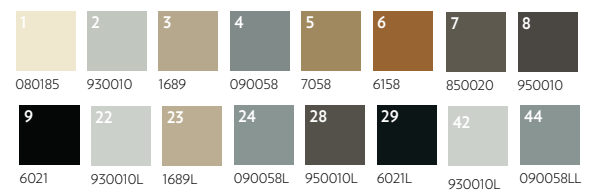

QTW72556-MW461
12' (w) X 12' (l)
Broadloom, Definity