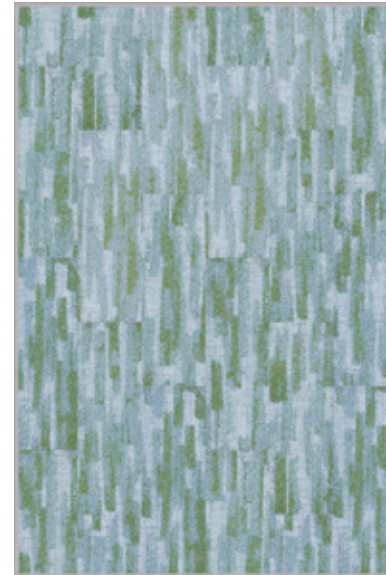

SOCIAL CANVAS

Art Therapy

The Social Canvas collection speaks to the triumph of the human spirit. Art Therapy is a medium scale, linear painterly pattern inspired by Charlie French's paintbrush strokes.

AVAILABLE SIZES

6x9   10x12
8x10   12x15

AVAILABLE EDGE TREATMENTS

Serged Edge
Reducer Edge

SIZE 10X12 | COLOR 936