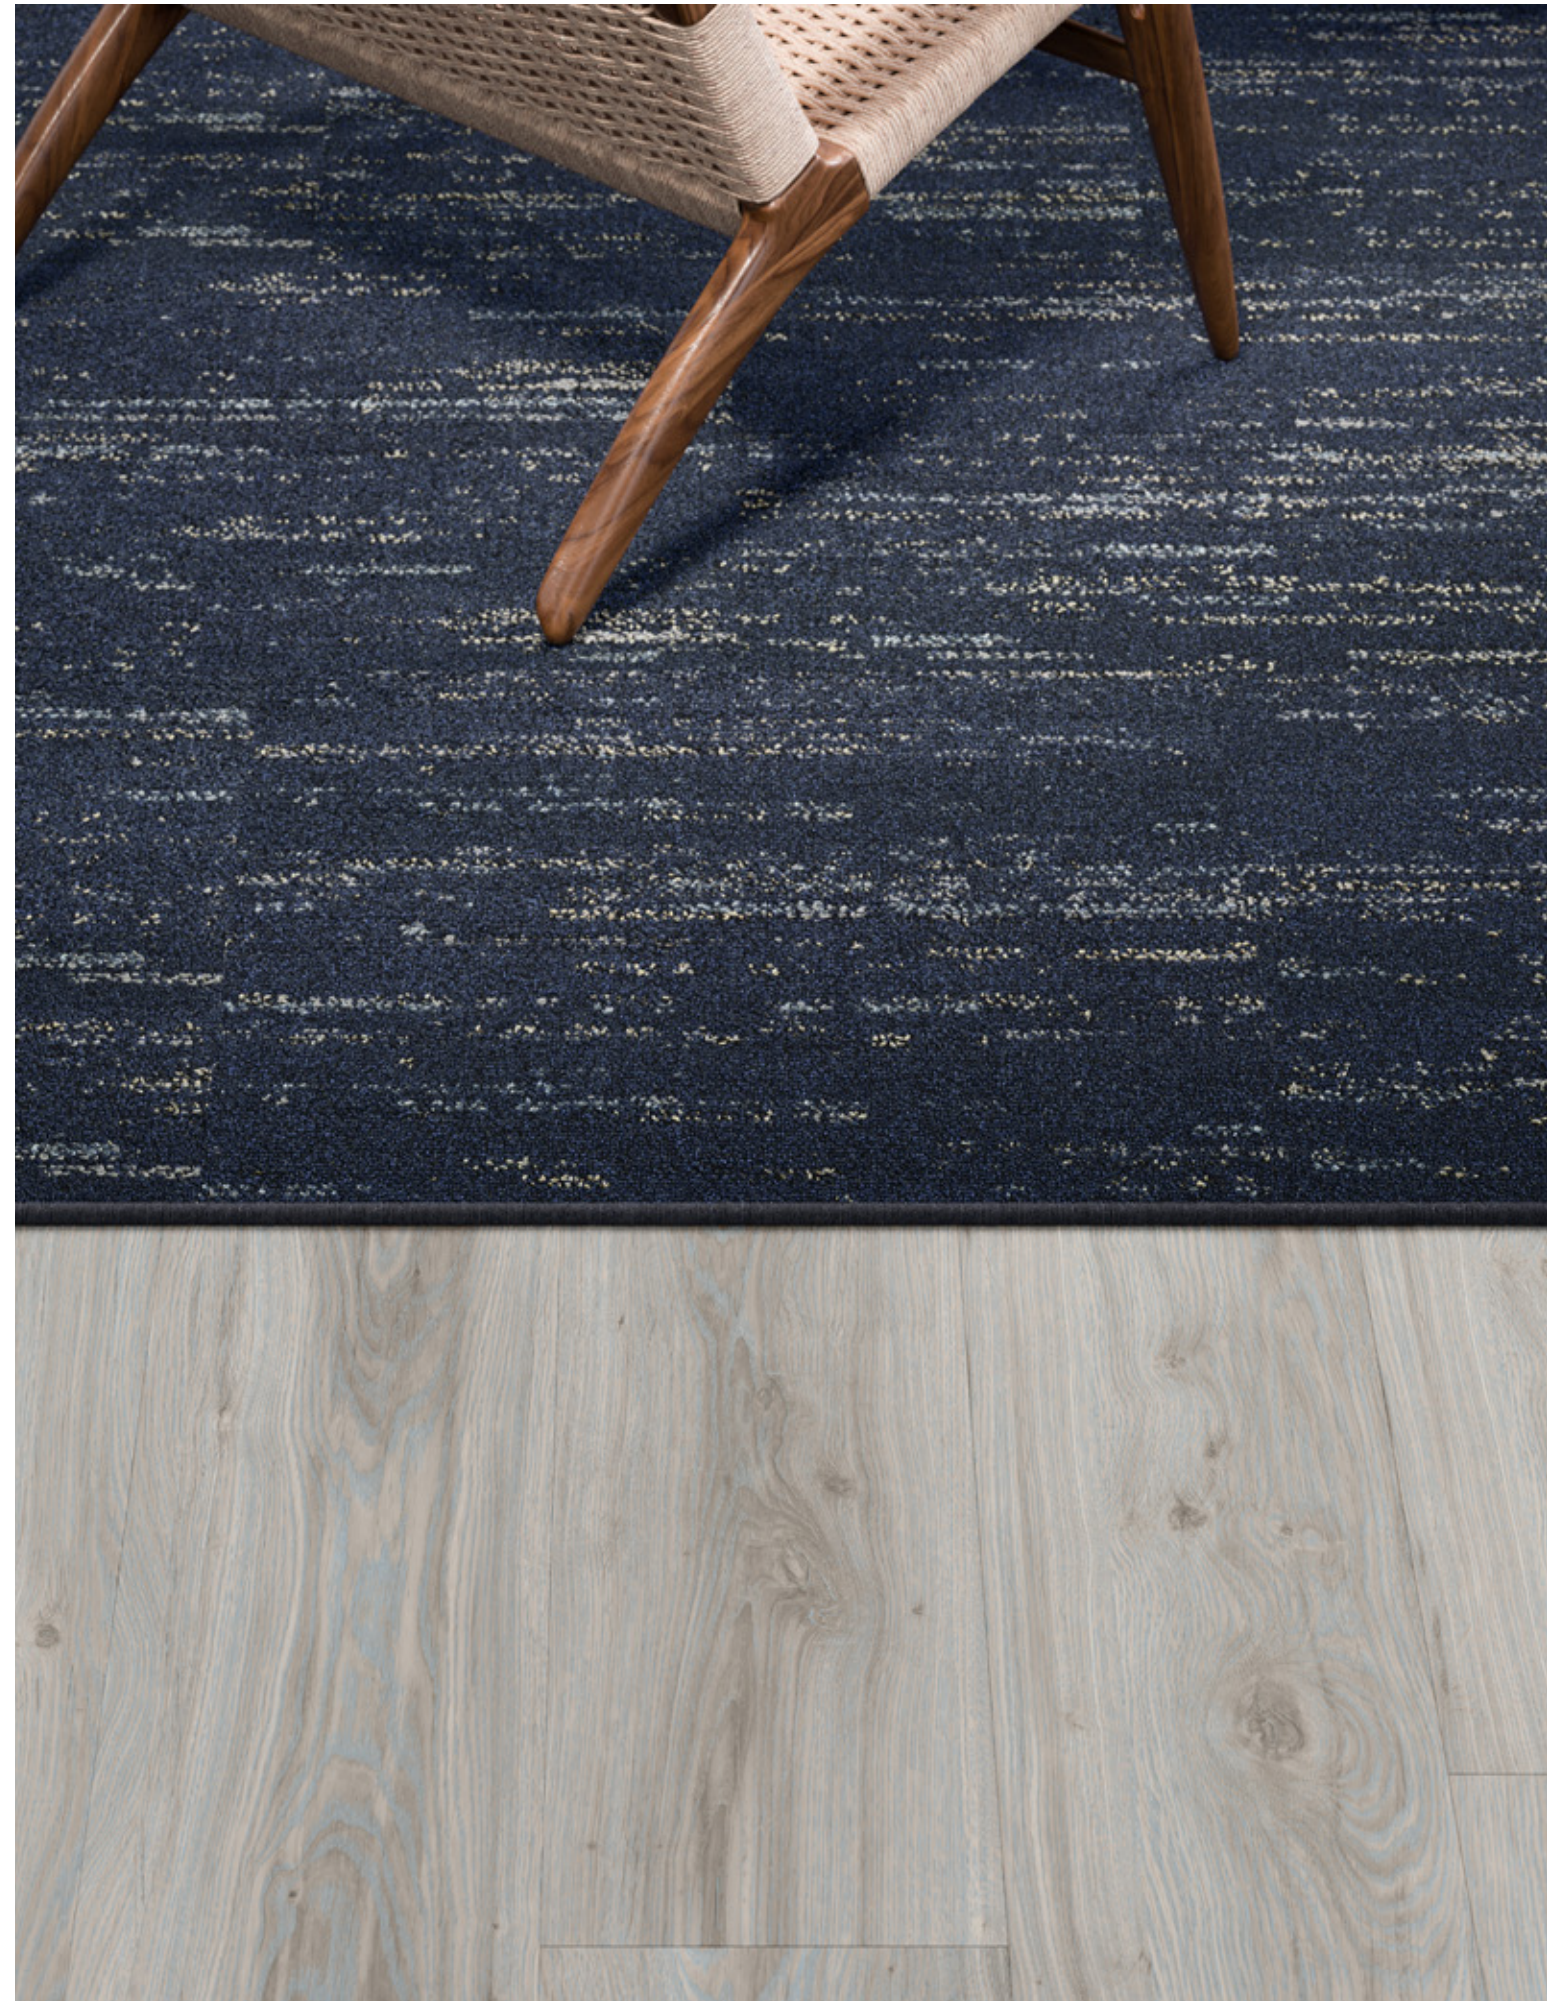

AVAILABLE SIZES

6x9 10x12
8x10 12x15

AVAILABLE EDGE TREATMENTS

Serged Edge
Reducer Edge

Carpet Tile

These tufted carpet tile styles are now available as running line area rugs.

SIZE 10X12 | COLOR 856

LICHEN COMMUNITY | GT359