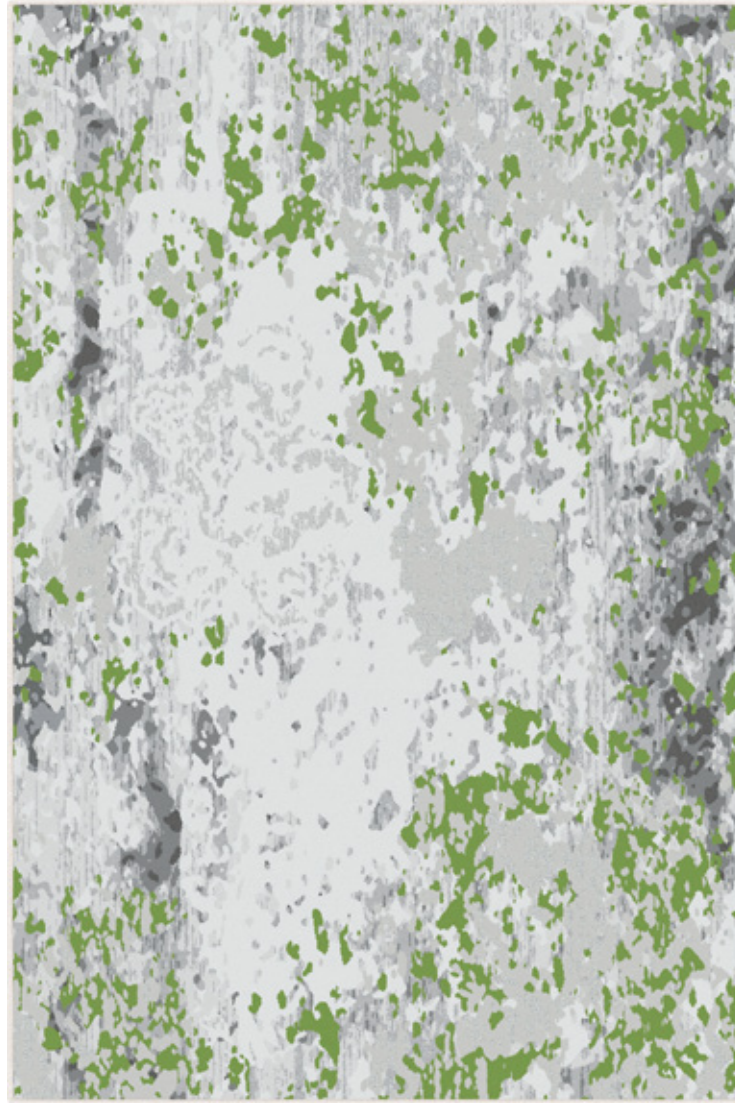

Community Bloom

LICHEN COMMUNITY

Just as lichen grows in communities with multiple varieties in the same biome, we humans thrive when joining together in work or play. Lichen Community supports collaboration by defining communal spaces through color and texture.

AVAILABLE SIZES

6x9   10x12
8x10   12x15

AVAILABLE EDGE TREATMENTS

Serged Edge
Reducer Edge