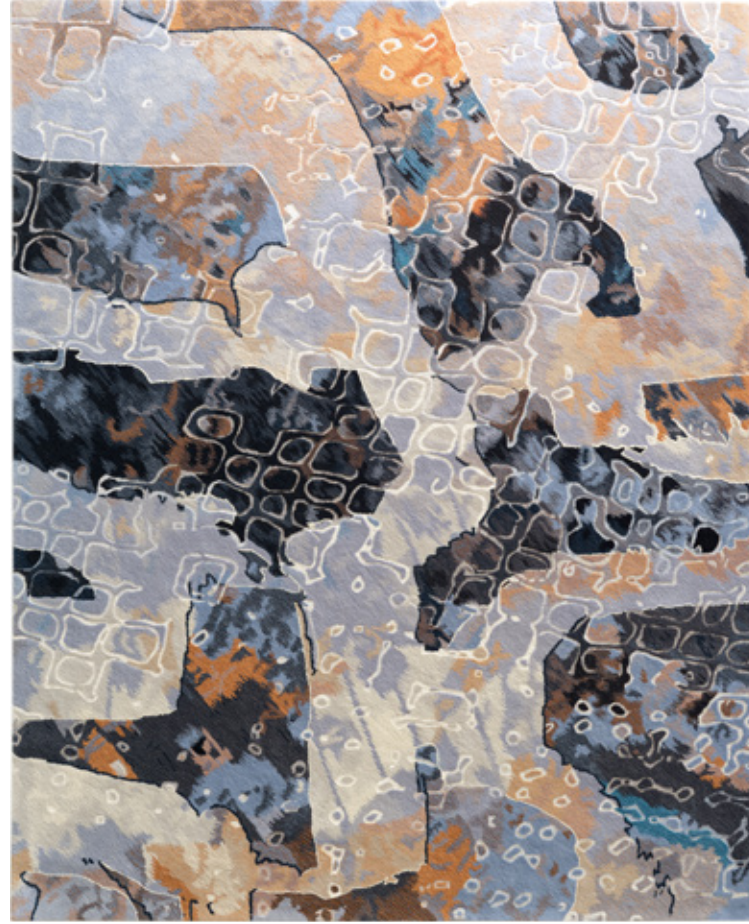

Abstract Artistry HTR100103

With Abstract Artistry, we put two artists' styles into conversation, creating a visual dialogue of their unique aesthetics to inspire and support your own design expressions.

AVAILABLE SIZES

8x10

AVAILABLE EDGE TREATMENTS

Infinity Edge