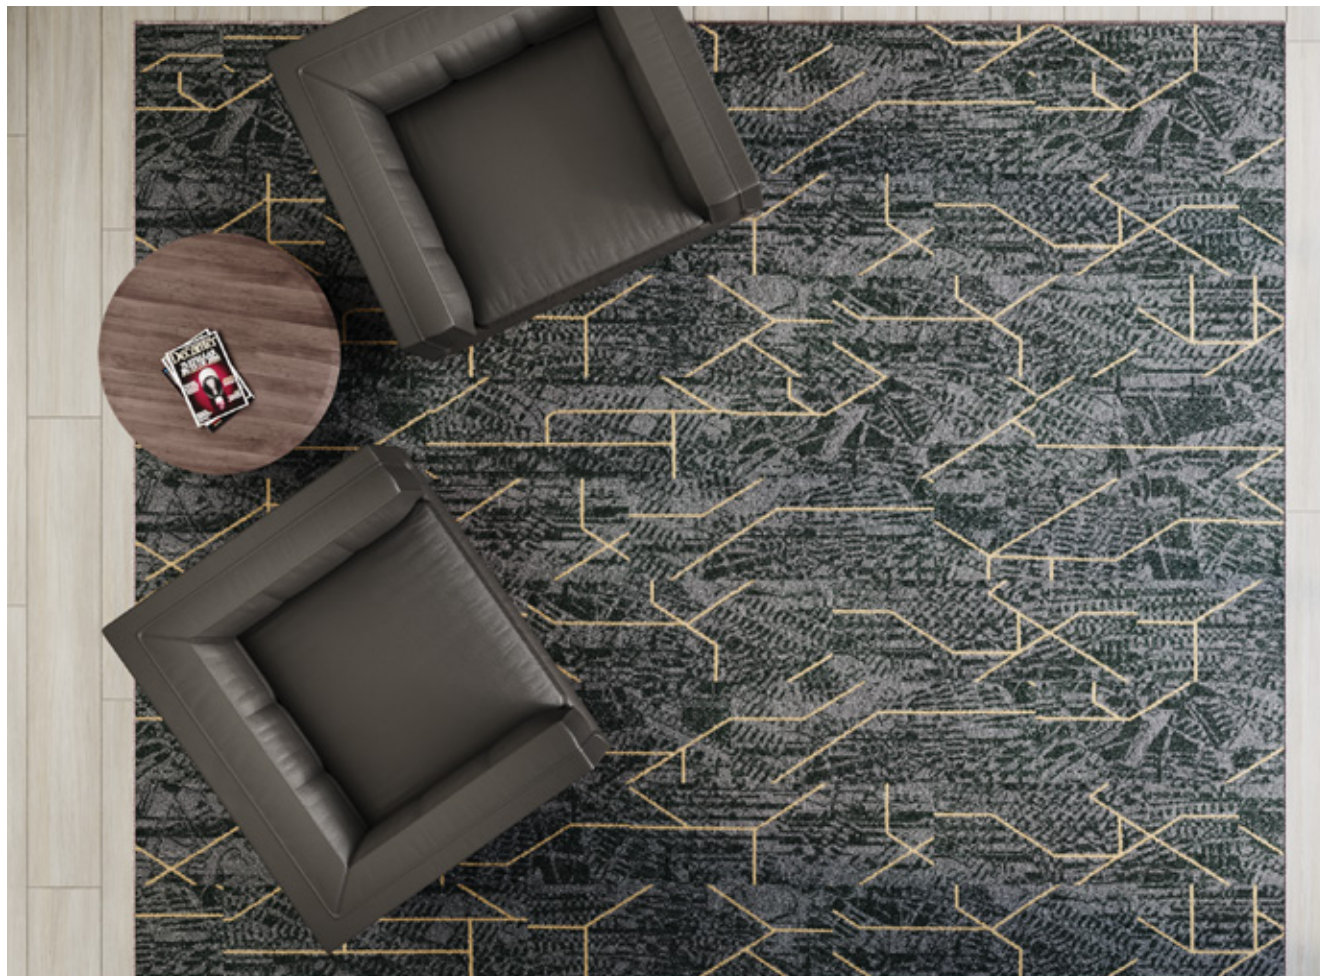

SIZE 10X12 | COLOR 961