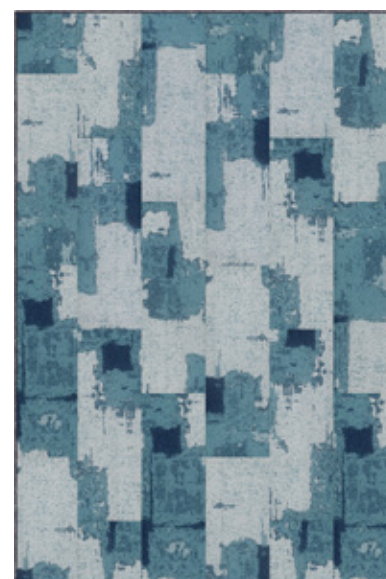

AVAILABLE EDGE TREATMENTS

Serged Edge
Reducer Edge