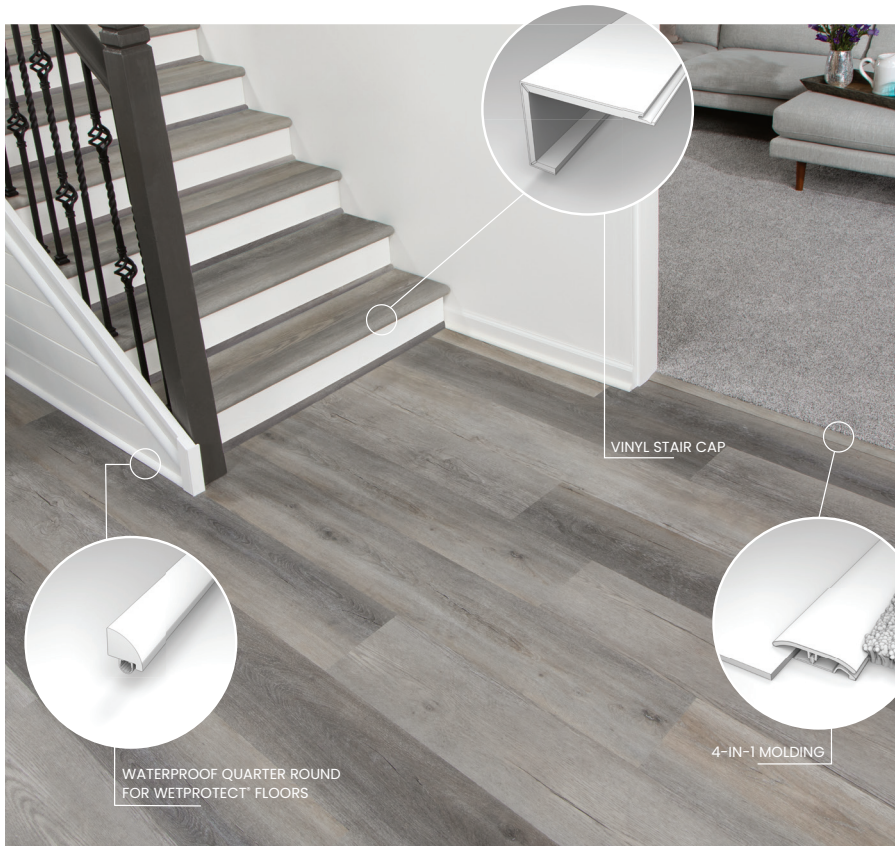

SIGNATURE HDX™

The highest level of Signature™ texture, definition, and color detail.

HIGHLAND | 416

SCOTCH | 414

SMOKED BOURBON | 415

CAMBRIDGE | 412

The Perfect Finish

Performance Accessories transitions are color coordinated to give your SolidTech® floors a perfectly finished look.

The Multifunctional 4-in-1 Includes:

- Carpet Transition
- T-Molding
- End Molding
- Hard Surface Reducer

Additional Trims (Sold Separately):

- Waterproof Quarter Round for WetProtect® Floors*
- Quarter Round*
- Vinyl Stair Cap
- Overlap Stair Nose
- Riser*
- Wall Base*