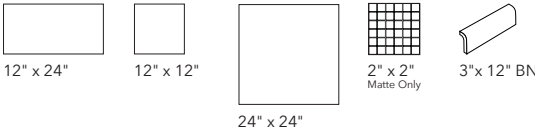

Sizes are Nominal. Dye lot & Texture variations are inherent characteristics of this product.

AVAILABLE SIZES

12" x 24"

12" x 12"

24" x 24"

2" x 2"
Matte Only

3" x 12" BN

*Recommended grout joint: 1/8" (3/16" when installing tile with a length 15" or greater in a staggered brick-joint pattern; overlap should not exceed 33%.)

Sizes are Nominal. Dye lot & Texture variations are inherent characteristics of this product.

AVAILABLE SIZES

*Recommended grout joint: 1/8" (3/16" when installing tile with a length 15" or greater in a staggered brick-joint pattern; overlap should not exceed 33%.)