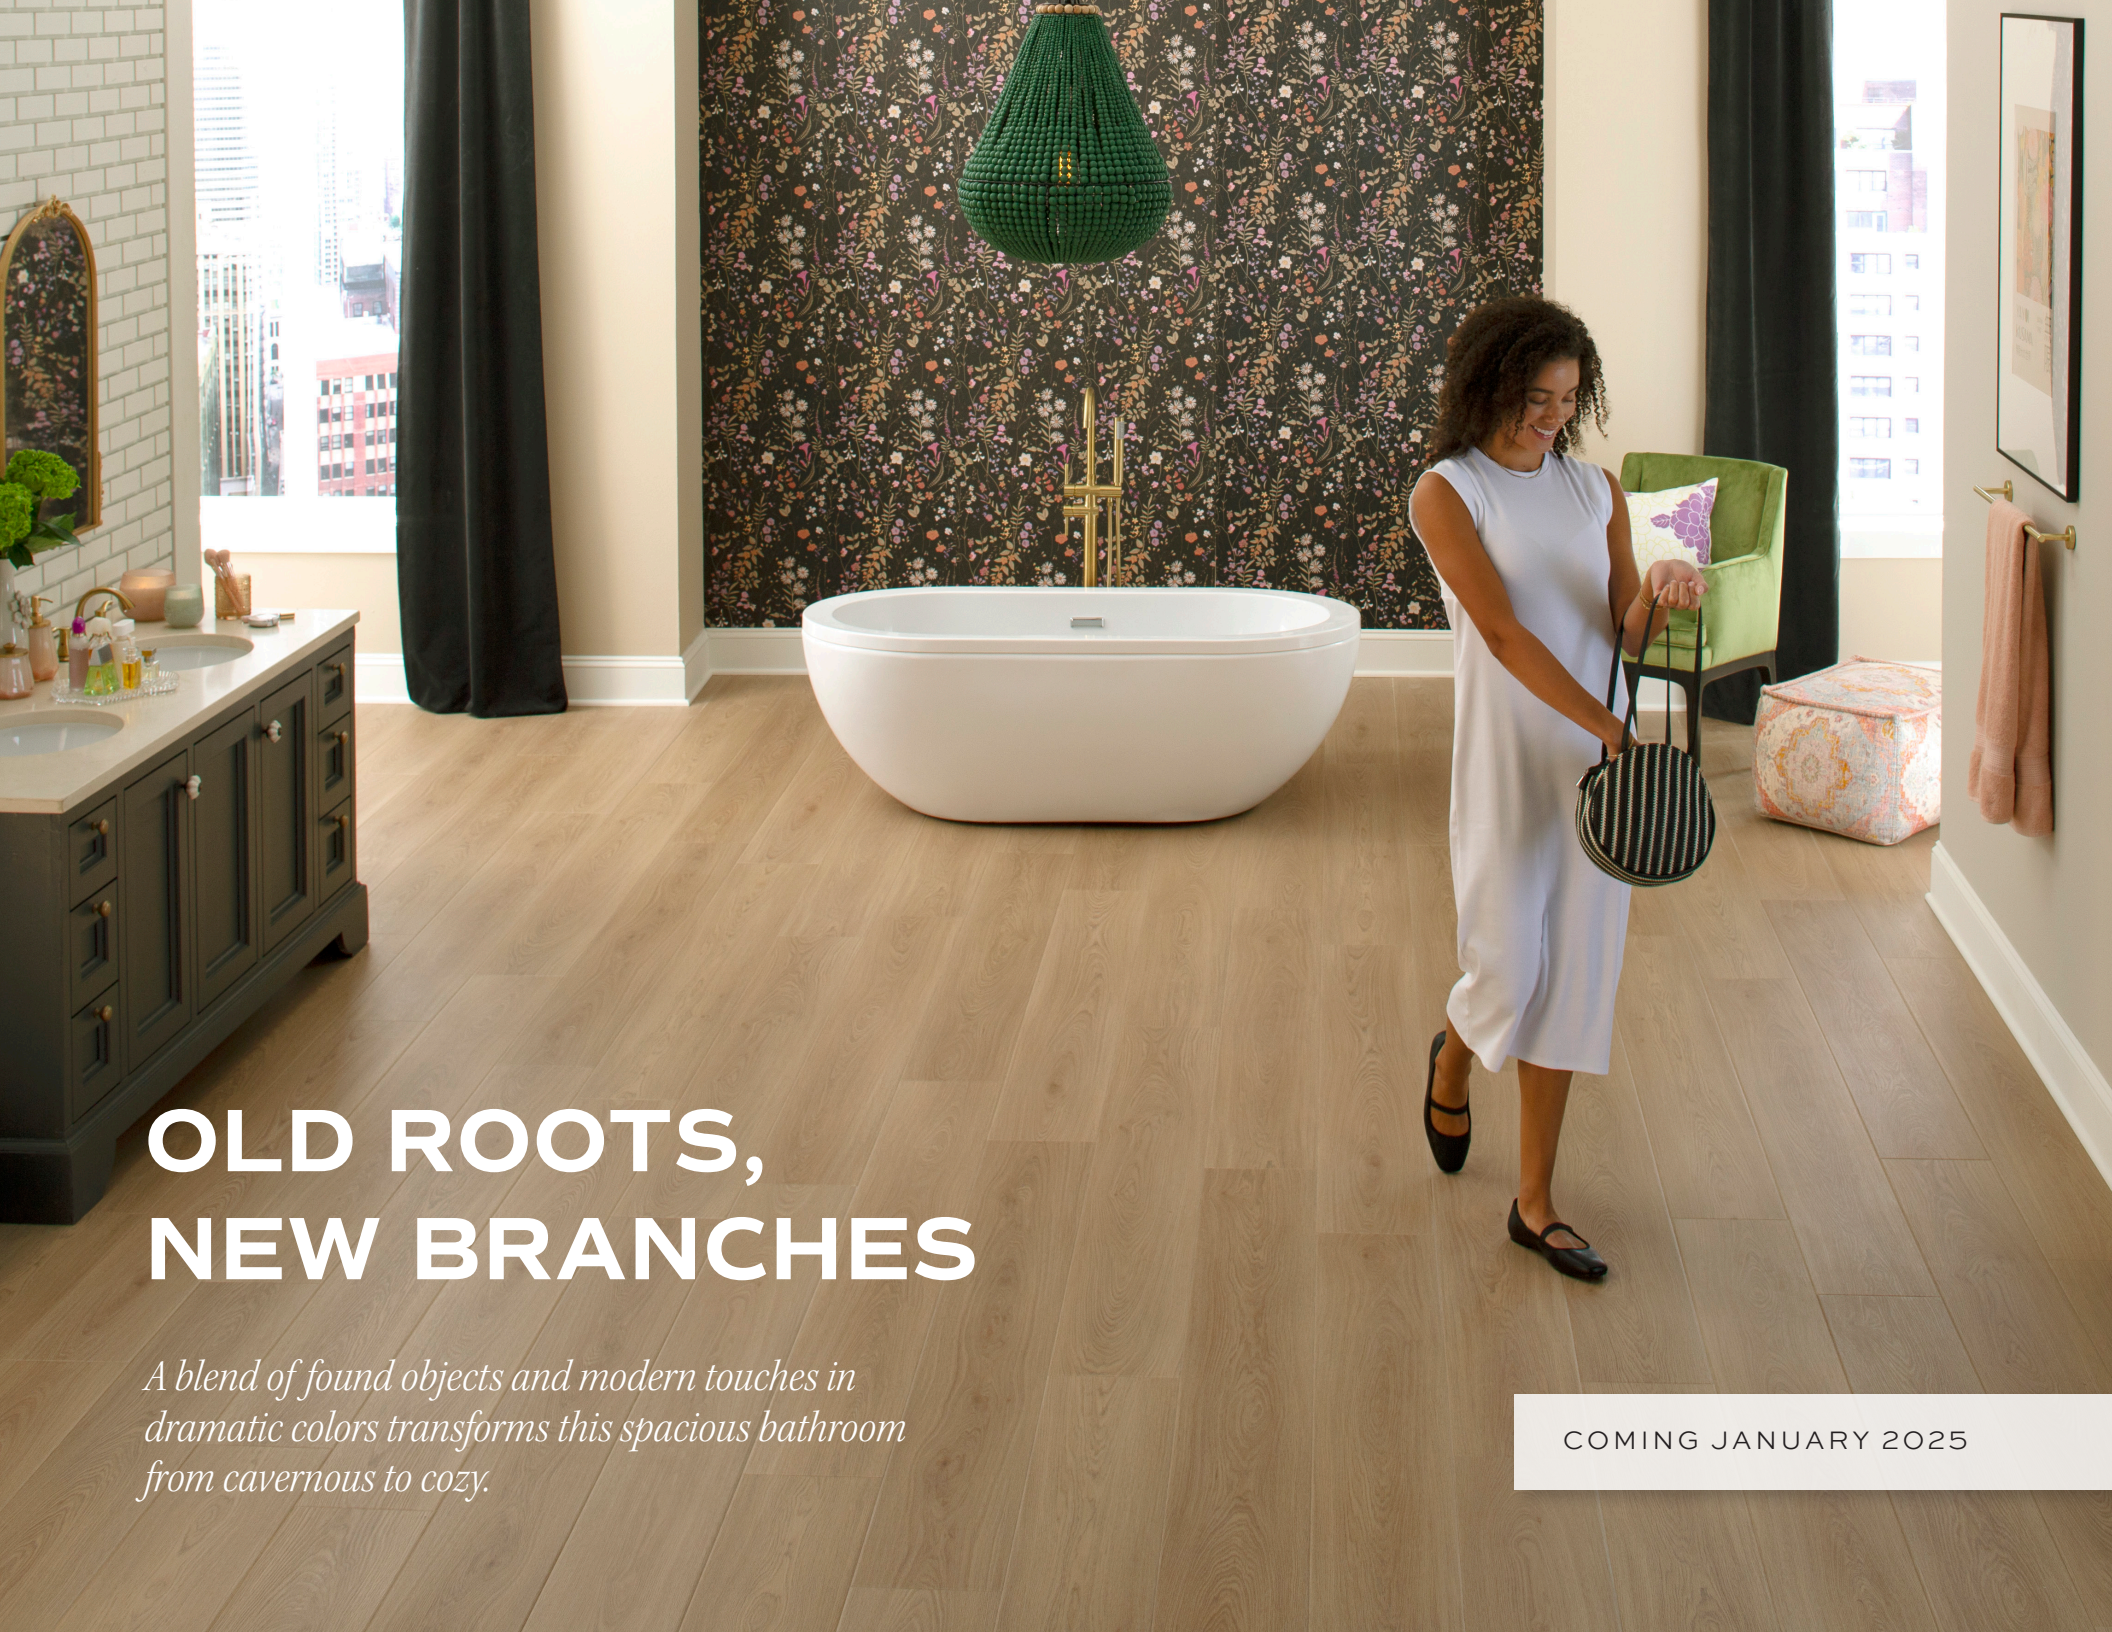

OLD ROOTS, NEW BRANCHES

A blend of found objects and modern touches in dramatic colors transforms this spacious bathroom from cavernous to cozy.

COMING JANUARY 2025