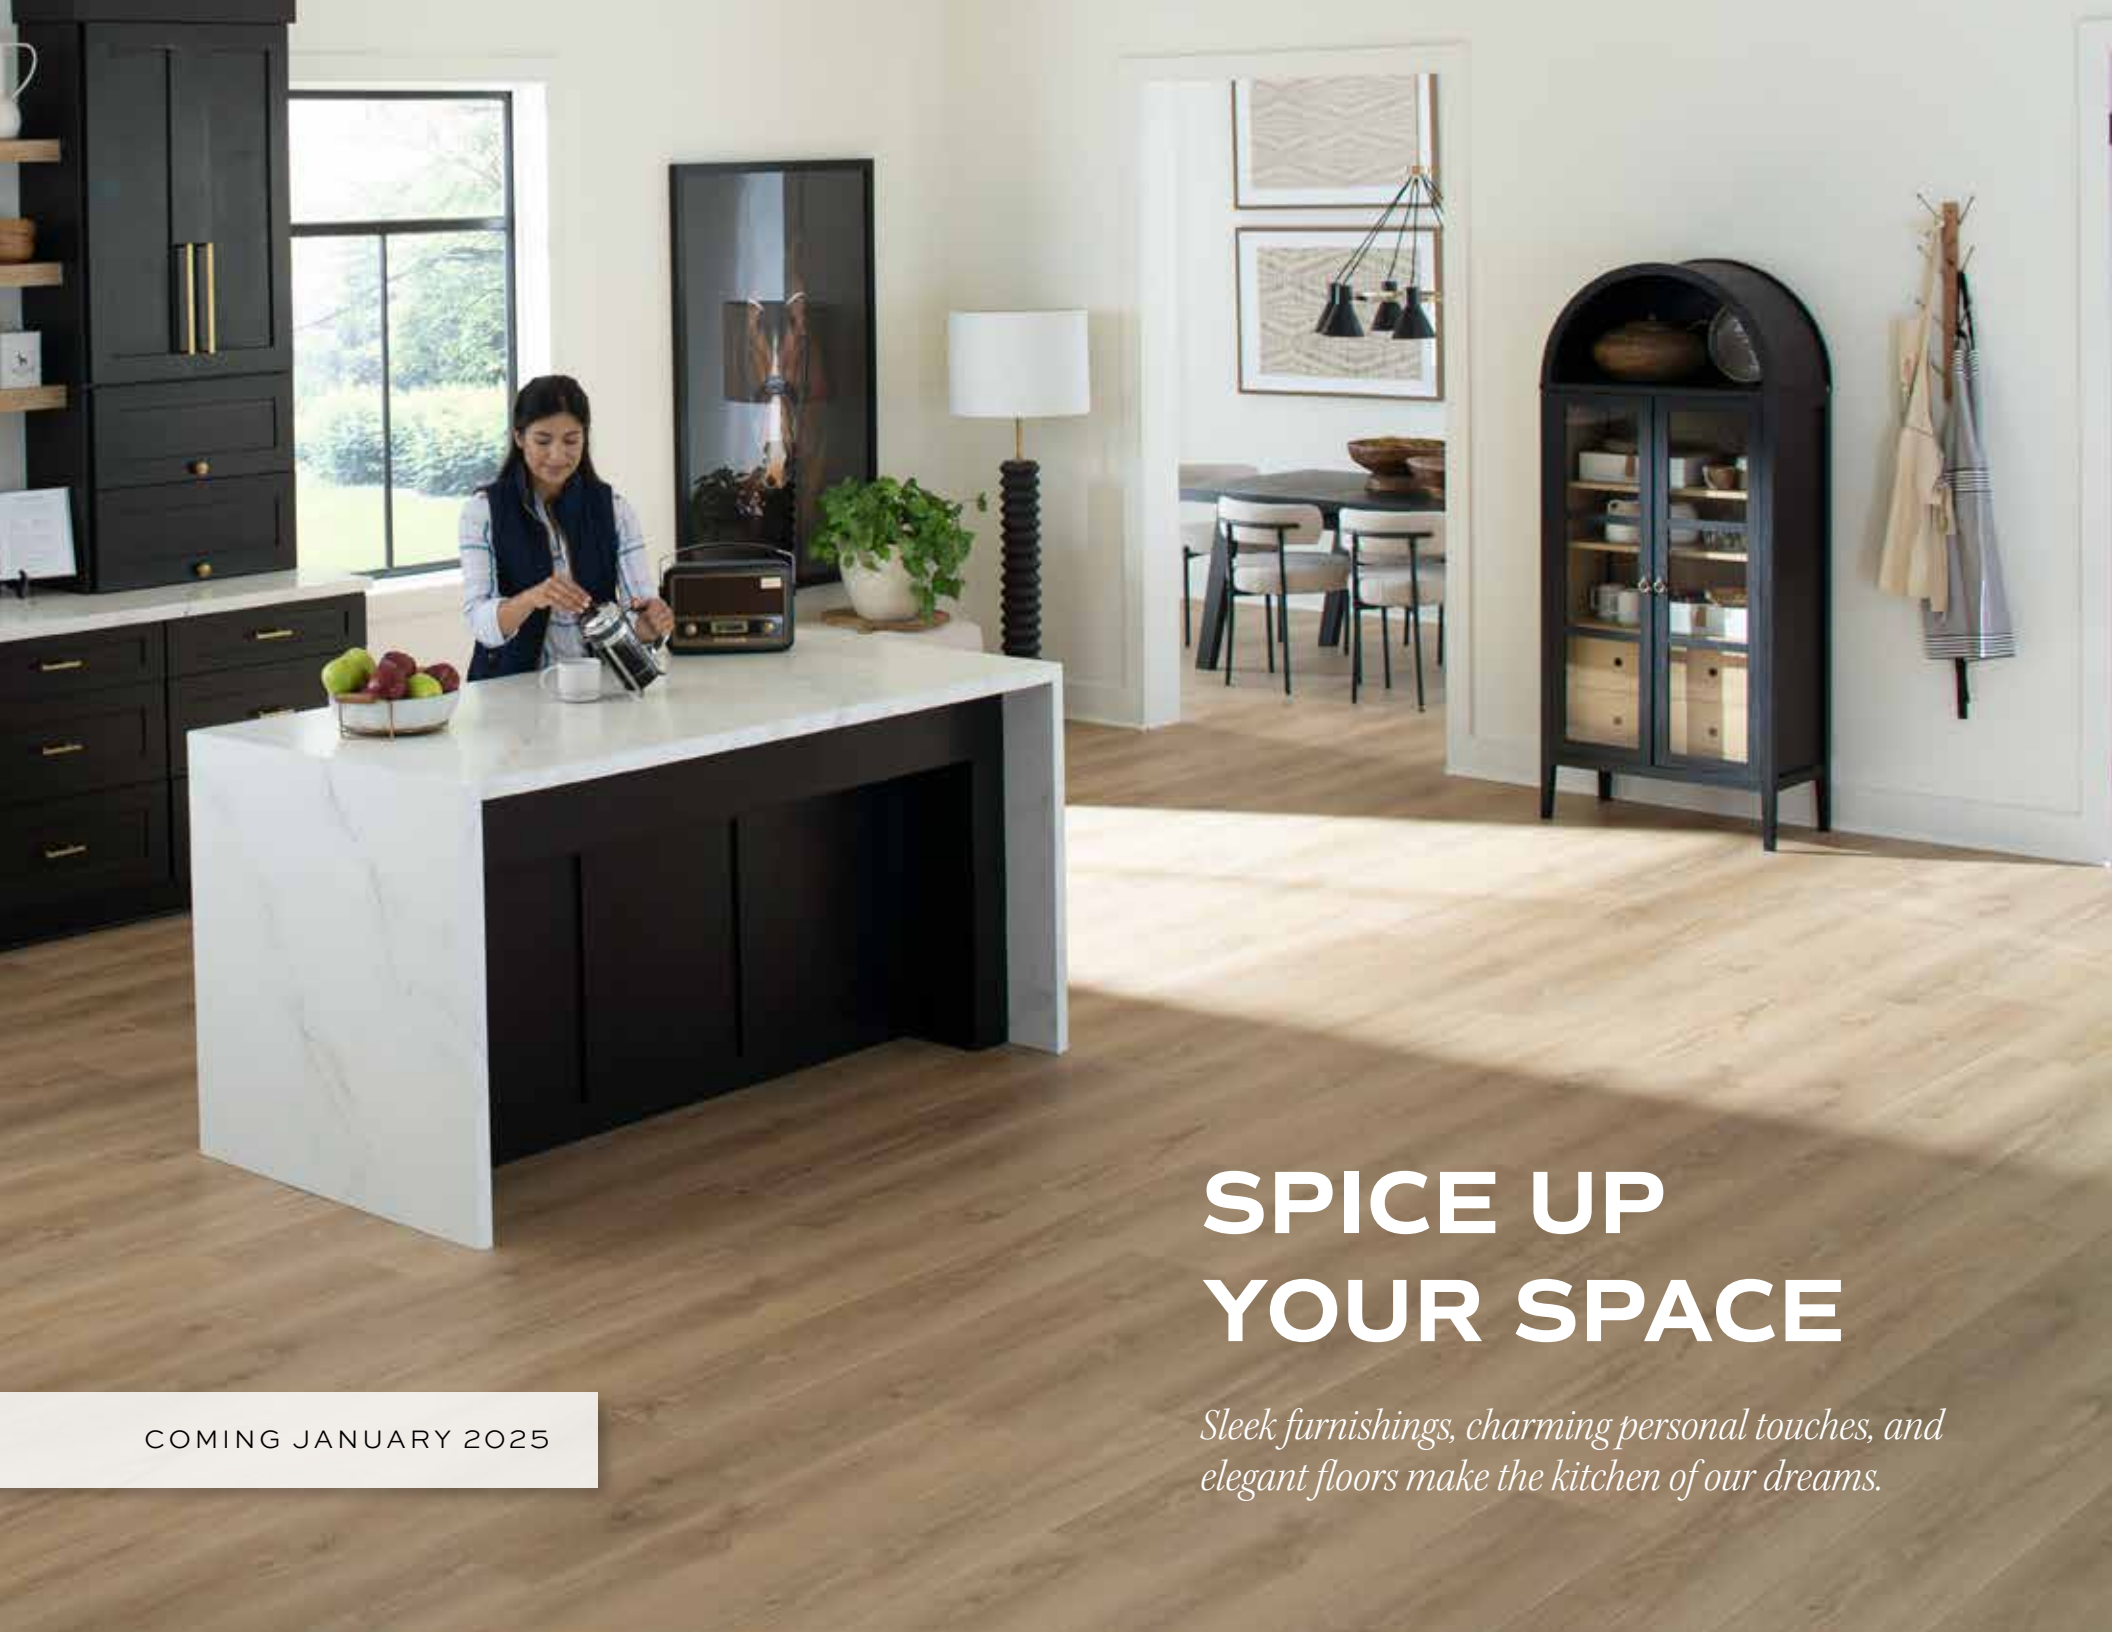

Soft Eloquence / Augustine  
43646-9559

Designer Elegance / Optimum Blue  
43738-9124

Opulent Charm / Hearthstone  
KHS07-959

Tempting Appeal / Ethereal  
43653-9555

**CLICK + TO VISUALIZE**

Swatch and room scene colors may differ. They are representative of the collection colorway. To see available colors and order samples, visit the product page at [www.karastan.com](http://www.karastan.com).