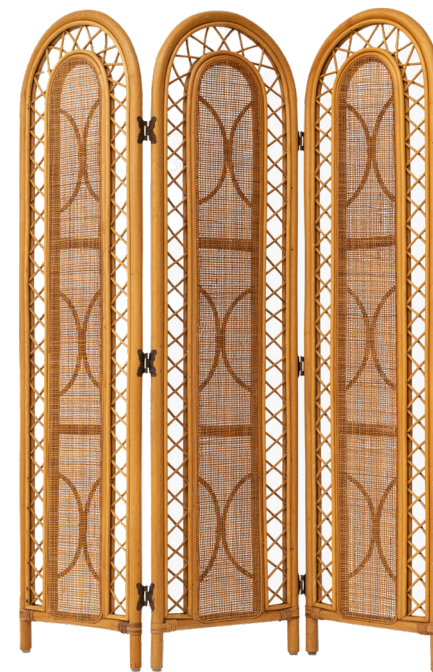

*Danbury Alcove |
Cafe Crepe Walnut*

Coastal Elegance | Moss Grove

Chateau Leon | Cathedral Taupe Oak

Don't be afraid of bold jewel tones. Deep tones in furniture, paint, and accessories add a bit of drama to the space. Mixing vintage pieces with new designs is another way to achieve your own eclectic design style.