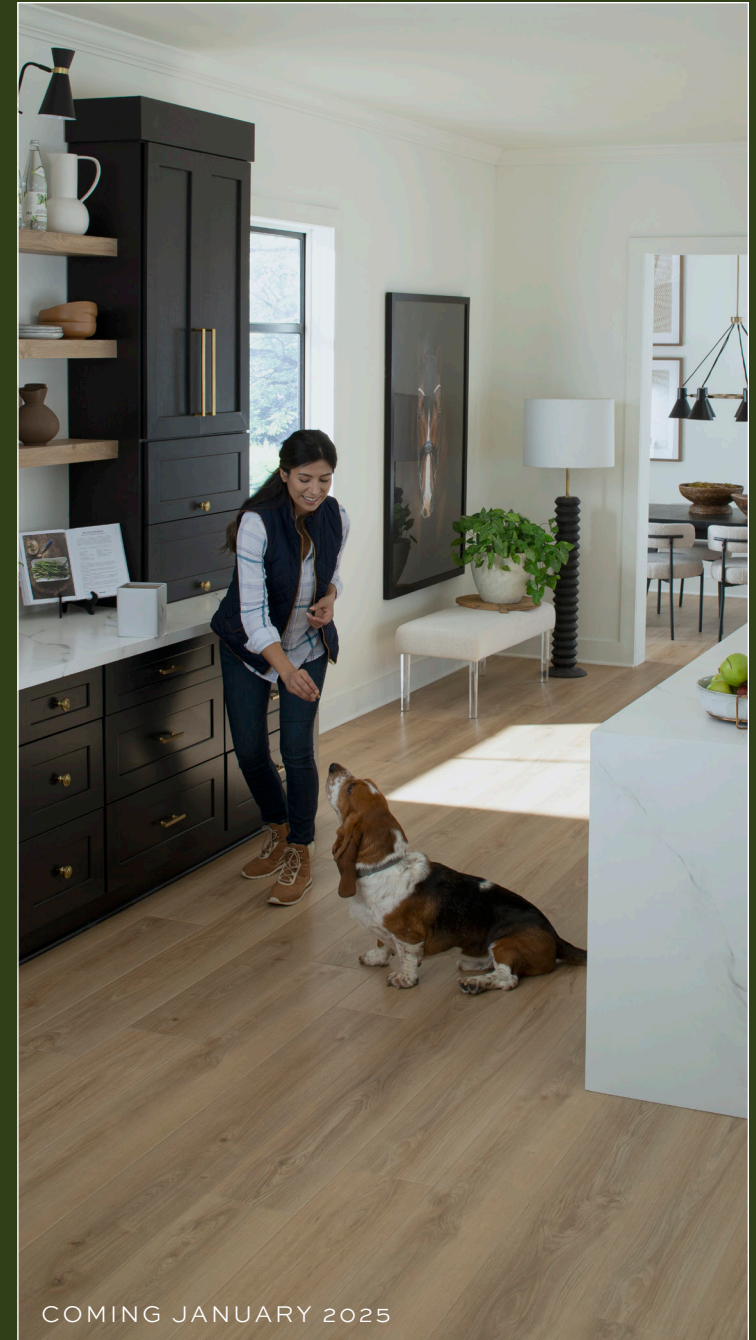

COMING JANUARY 2025