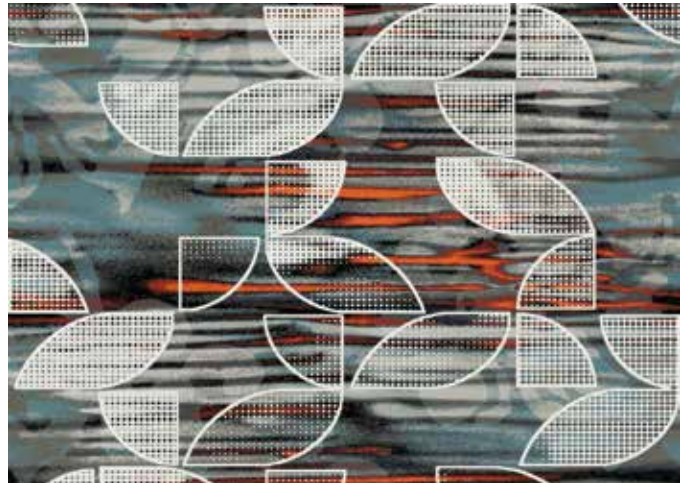

 DURKAN

 DEFINITY

TÄPID

By Yelena Rodina

Täpid Collection

TÄPID

While a single polka dot feels like an obscure light emerging from a haze, a combination of many dots creates an army of energy and fluctuating rhythm. This is shown in the vibrant and aggressive Täpid Collection with its passionate interaction between color, form, and history. Täpid's abstract collection of polka dots generates a sense of nostalgia with its Russian avant-garde and bright pop-art color references. Using the capabilities of Durkan's Definity technology, we stenciled white dots onto dazzling textured patterns to evoke the infinite feeling of stars in a night sky.

—Yelena Rodina

Täpid is featured in Durkan's innovative Definity technology which redefines luxury performance with patterning and textures never before seen in the industry. Enhanced surface detailing provides more than twice the definition of any other high-end hospitality carpet. Durkan's exclusive technology creates precision sculpted dimension for incredible visual and tactile experiences.

DURKAN. IMAGINE THAT.

TÄPID Inspiration

Top to bottom:
QTW65999-MW453 12' (w) X 12' (l) Broadloom
QTW63364-MW453 6' (w) X 6' (l) Broadloom
QTW63348-MW453 12' (w) X 12' (l) Broadloom

Product Guide

Täpid is available in Definity, PDI and CYP constructions. Each product type utilizes a different manufacturing process which can yield variations in color and texture. Please refer to the guide below for specific color information.

Definity

Durkan's innovative Definity technology is available in up to 12 colors and features our unique precision sculpted technology which explores and emphasizes dimensional effects.

Shown, right and opposite page: QTW63362-MW453