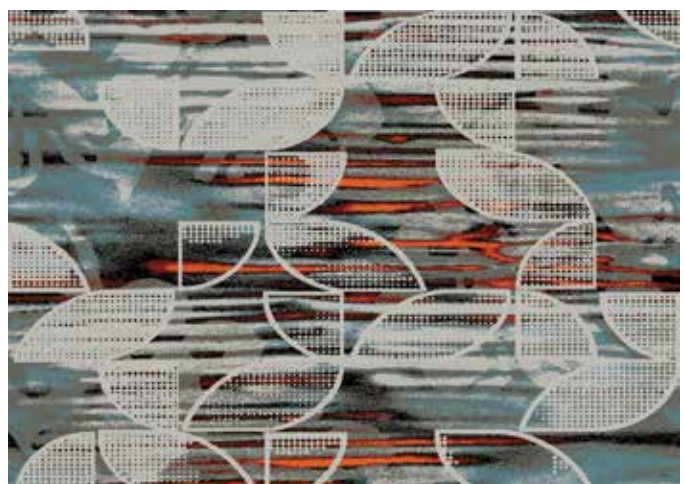

CYP

Durkan's Computer Yarn Placement (CYP) construction offers a range of patterns available in 6 colors.