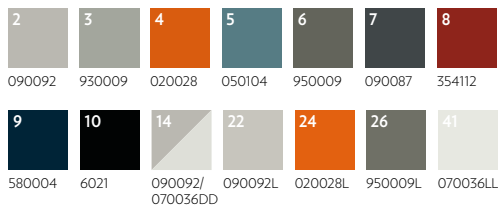

DURKAN. IMAGINE THAT.

TÄPID Inspiration

Top to bottom:
QTW65999-MW453 12' (w) X 12' (l) Broadloom
QTW63364-MW453 6' (w) X 6' (l) Broadloom
QTW63348-MW453 12' (w) X 12' (l) Broadloom

Product Guide

Täpid is available in Definity, PDI and CYP constructions. Each product type utilizes a different manufacturing process which can yield variations in color and texture. Please refer to the guide below for specific color information.

Definity

Durkan's innovative Definity technology is available in up to 12 colors and features our unique precision sculpted technology which explores and emphasizes dimensional effects.

Shown, right and opposite page: QTW63362-MW453