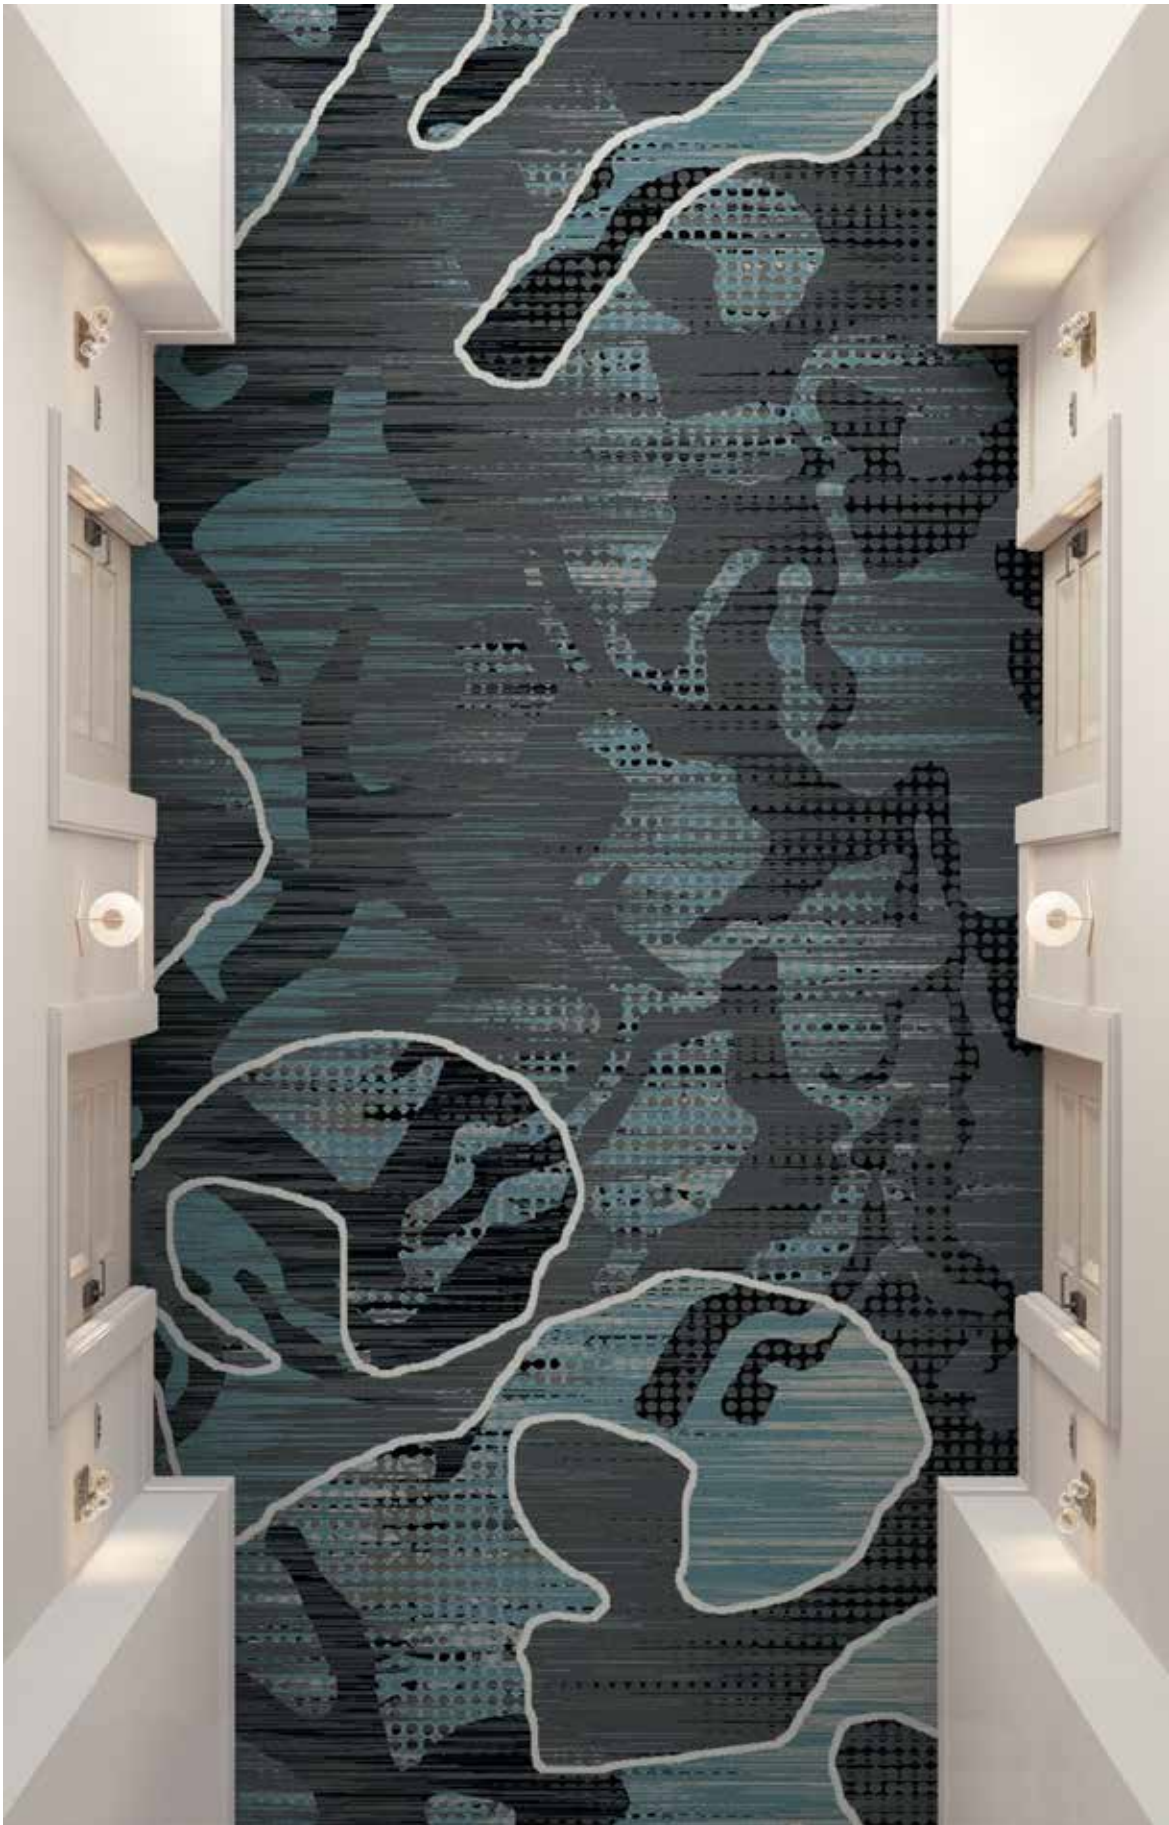

090087LL

QW63359-MW453
6' (w) X 24' (l)
Corridor

R12G318
36" (w) X 29" (l)
Tufted Broadloom

12G355A
18" (w) X 18" (l)
Tufted Broadloom

TÄPID is featured in Durkan's innovative Definity technology which redefines luxury performance with patterning and textures never before seen in the industry. Enhanced surface detailing provides more than twice the definition of any other high-end hospitality carpet. Durkan's exclusive technology creates precision sculpted dimension for incredible visual and tactile experiences.