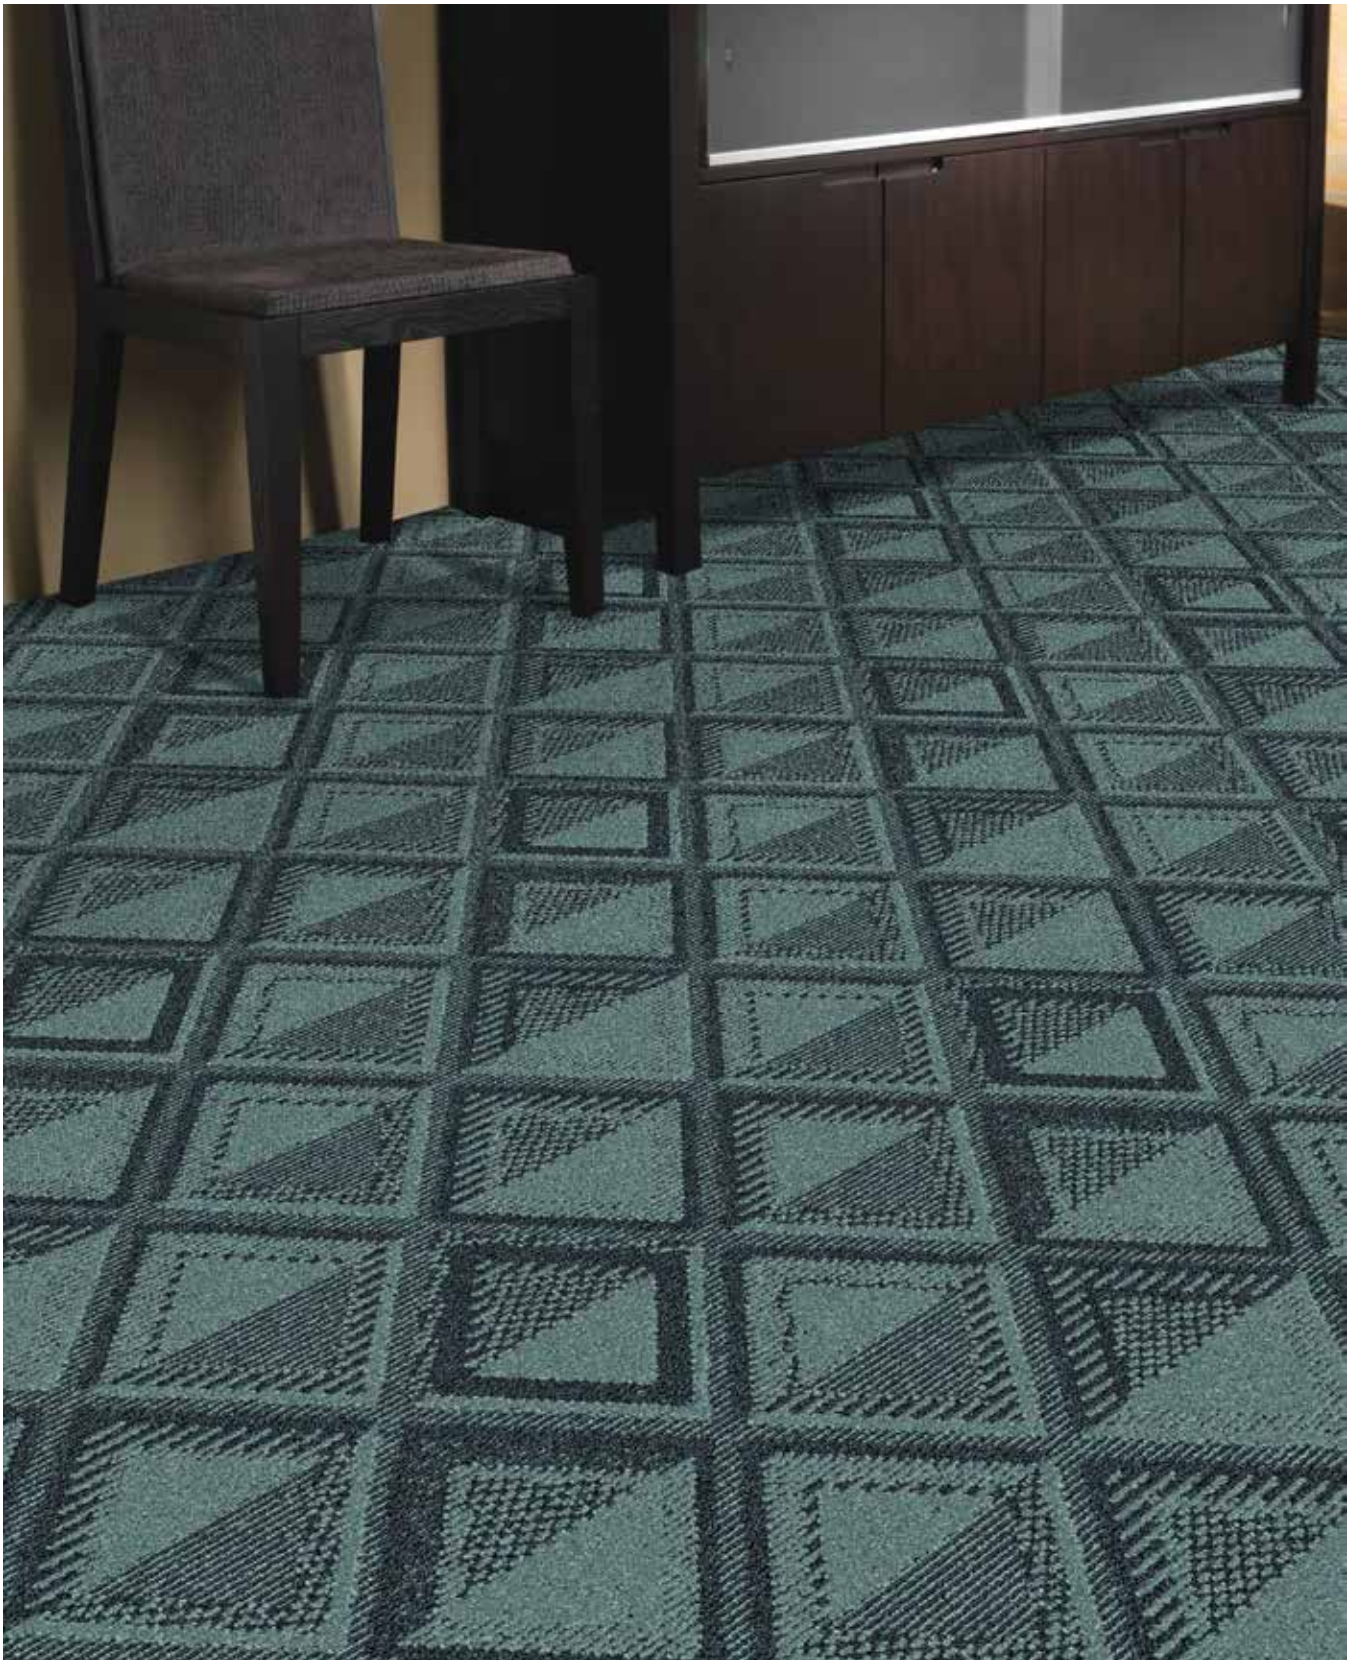

090087LL

QW63359-MW453
6' (w) X 24' (l)
Corridor

R12G318
36" (w) X 29" (l)
Tufted Broadloom

12G355A
18" (w) X 18" (l)
Tufted Broadloom

TÄPID is featured in Durkan's innovative Definity technology which redefines luxury performance with patterning and textures never before seen in the industry. Enhanced surface detailing provides more than twice the definition of any other high-end hospitality carpet. Durkan's exclusive technology creates precision sculpted dimension for incredible visual and tactile experiences.