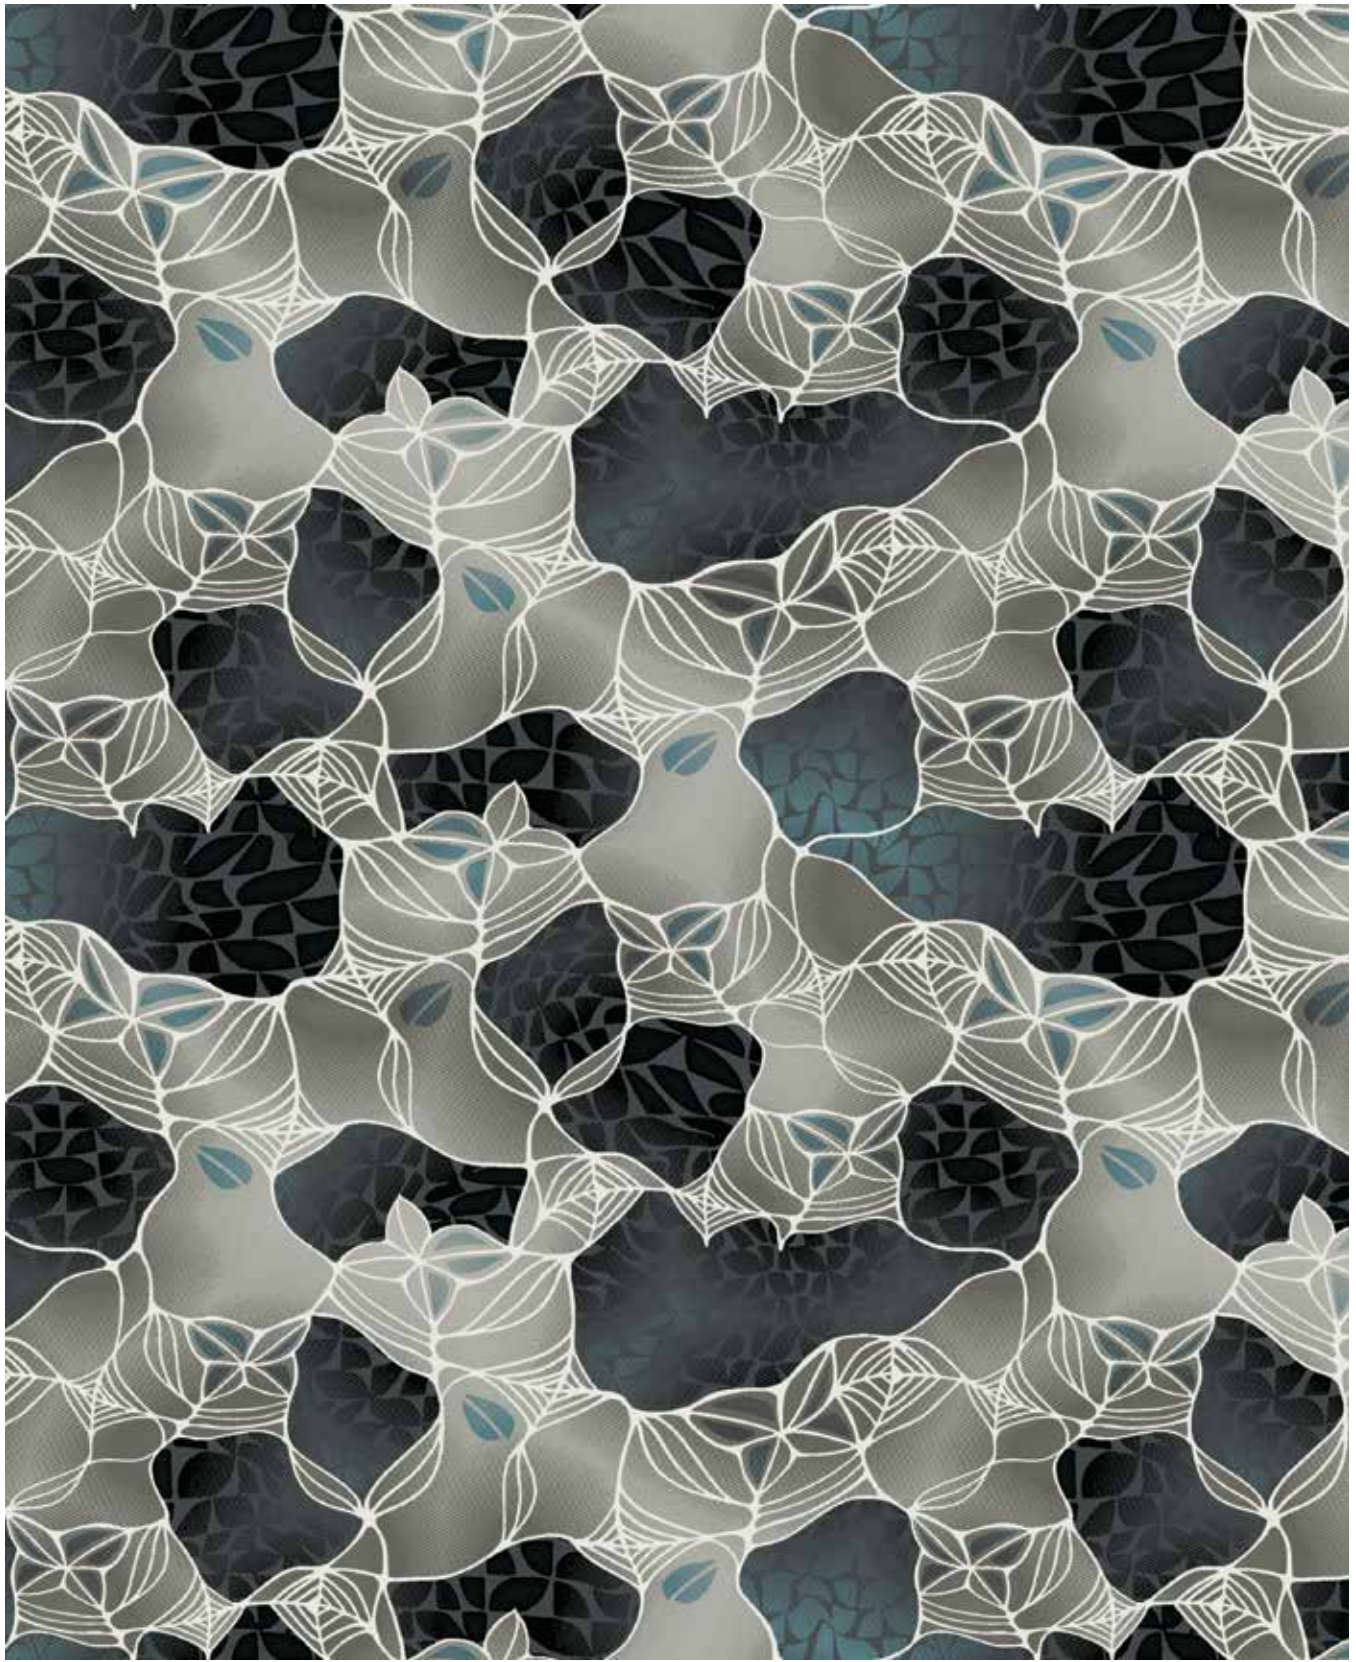

QW63358-MW453
12' (w) X 12' (l)
Broadloom