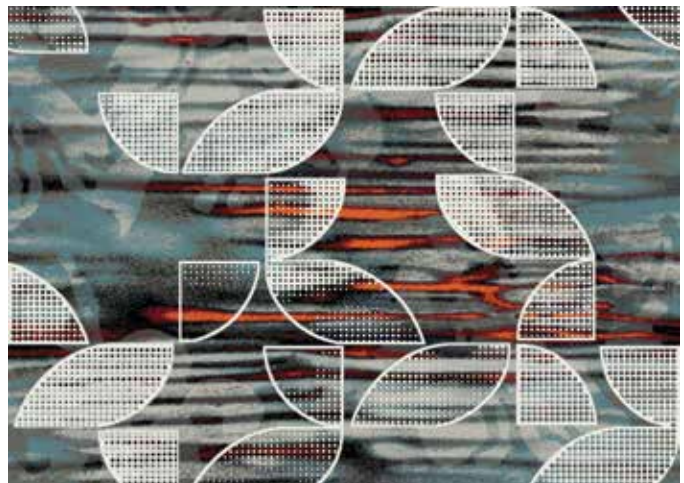

Product Guide

Täpid is available in Definity, PDI and CYP constructions. Each product type utilizes a different manufacturing process which can yield variations in color and texture. Please refer to the guide below for specific color information.

Definity

Durkan's innovative Definity technology is available in up to 12 colors and features our unique precision sculpted technology which explores and emphasizes dimensional effects.

PDI

Durkan's Precision Dye Injected (PDI) construction offers a range of patterns available in 12 colors.

Shown, right: D65797-MW453

CYP

Durkan's Computer Yarn Placement (CYP) construction offers a range of patterns available in 6 colors.