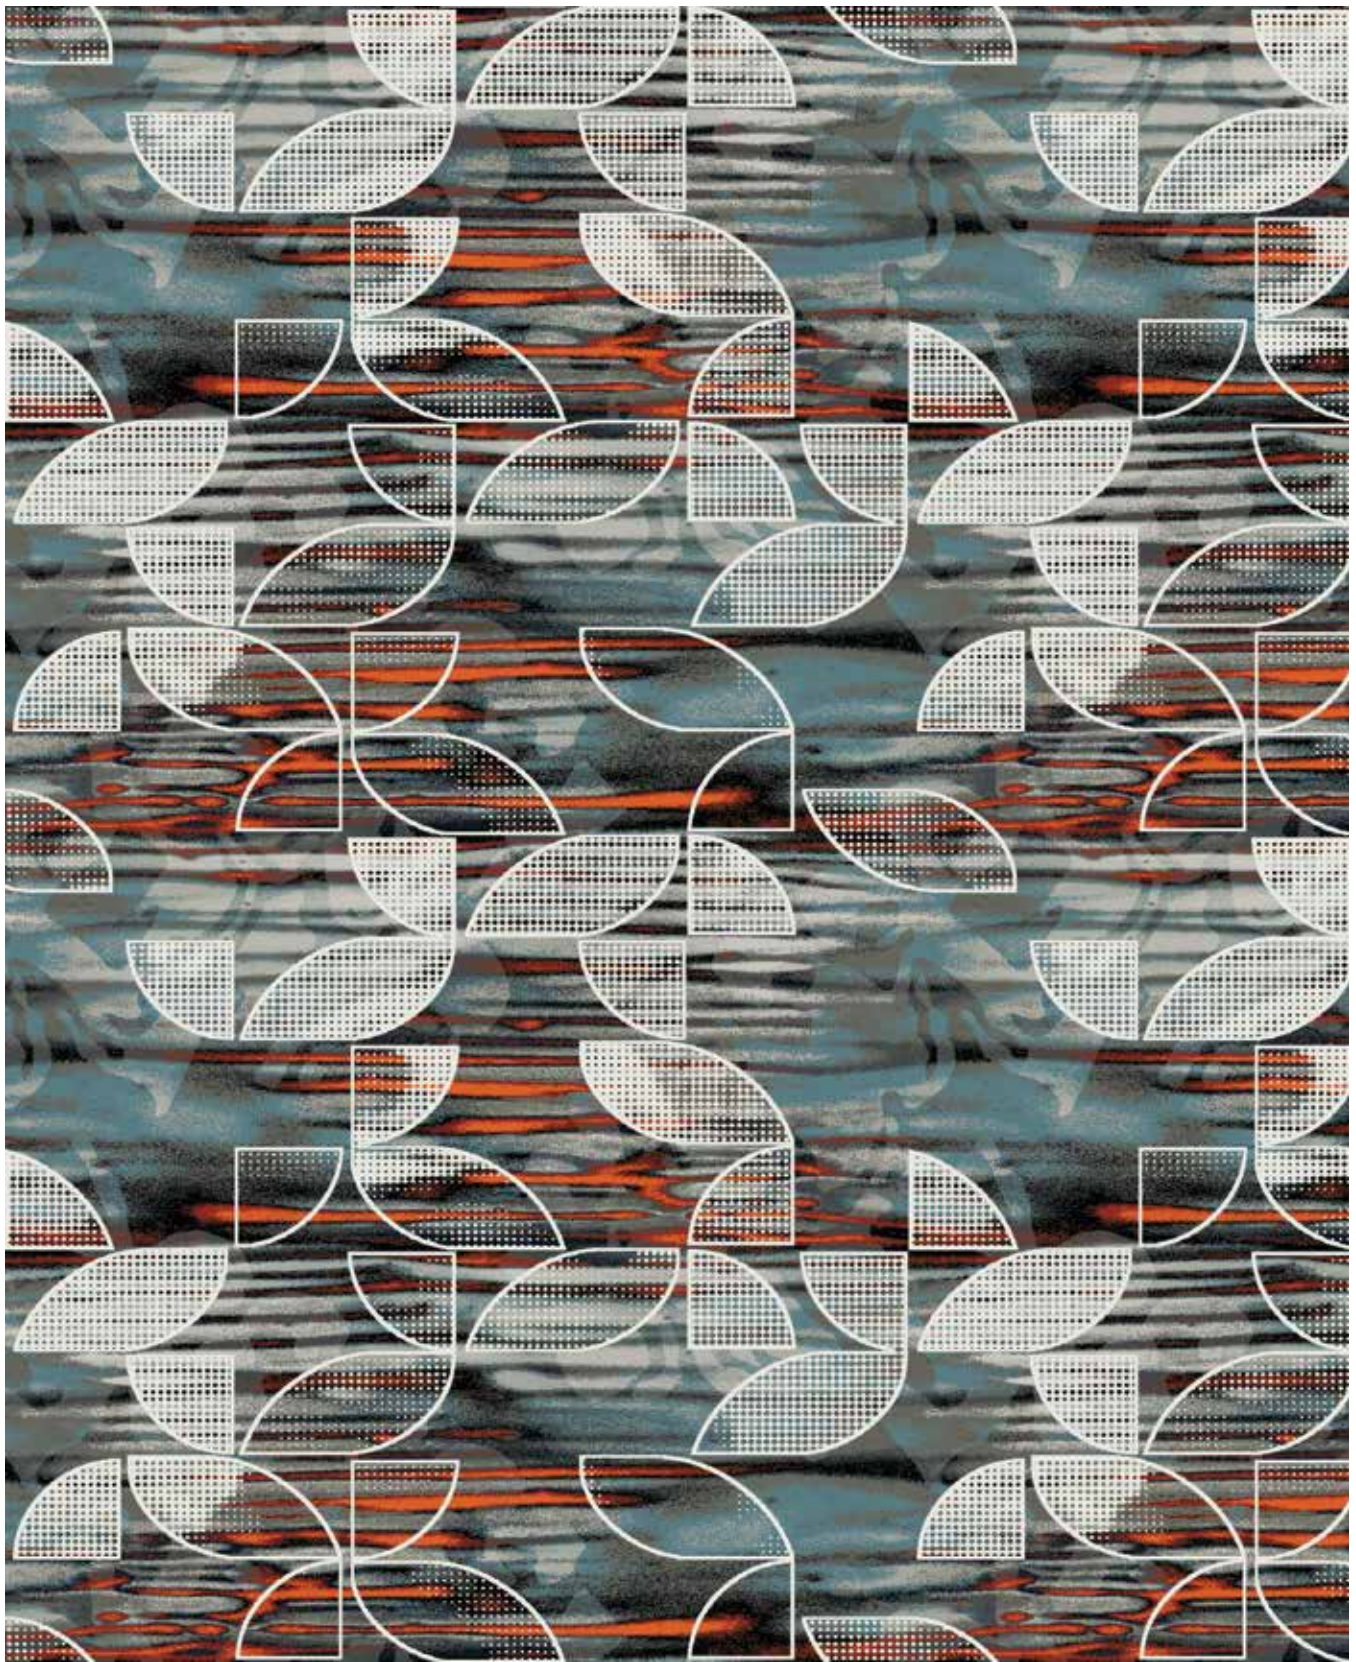

Shown, right: UT65798-MW453

QTW63362-MW453

12' (w) X 12' (l)

Broadloom