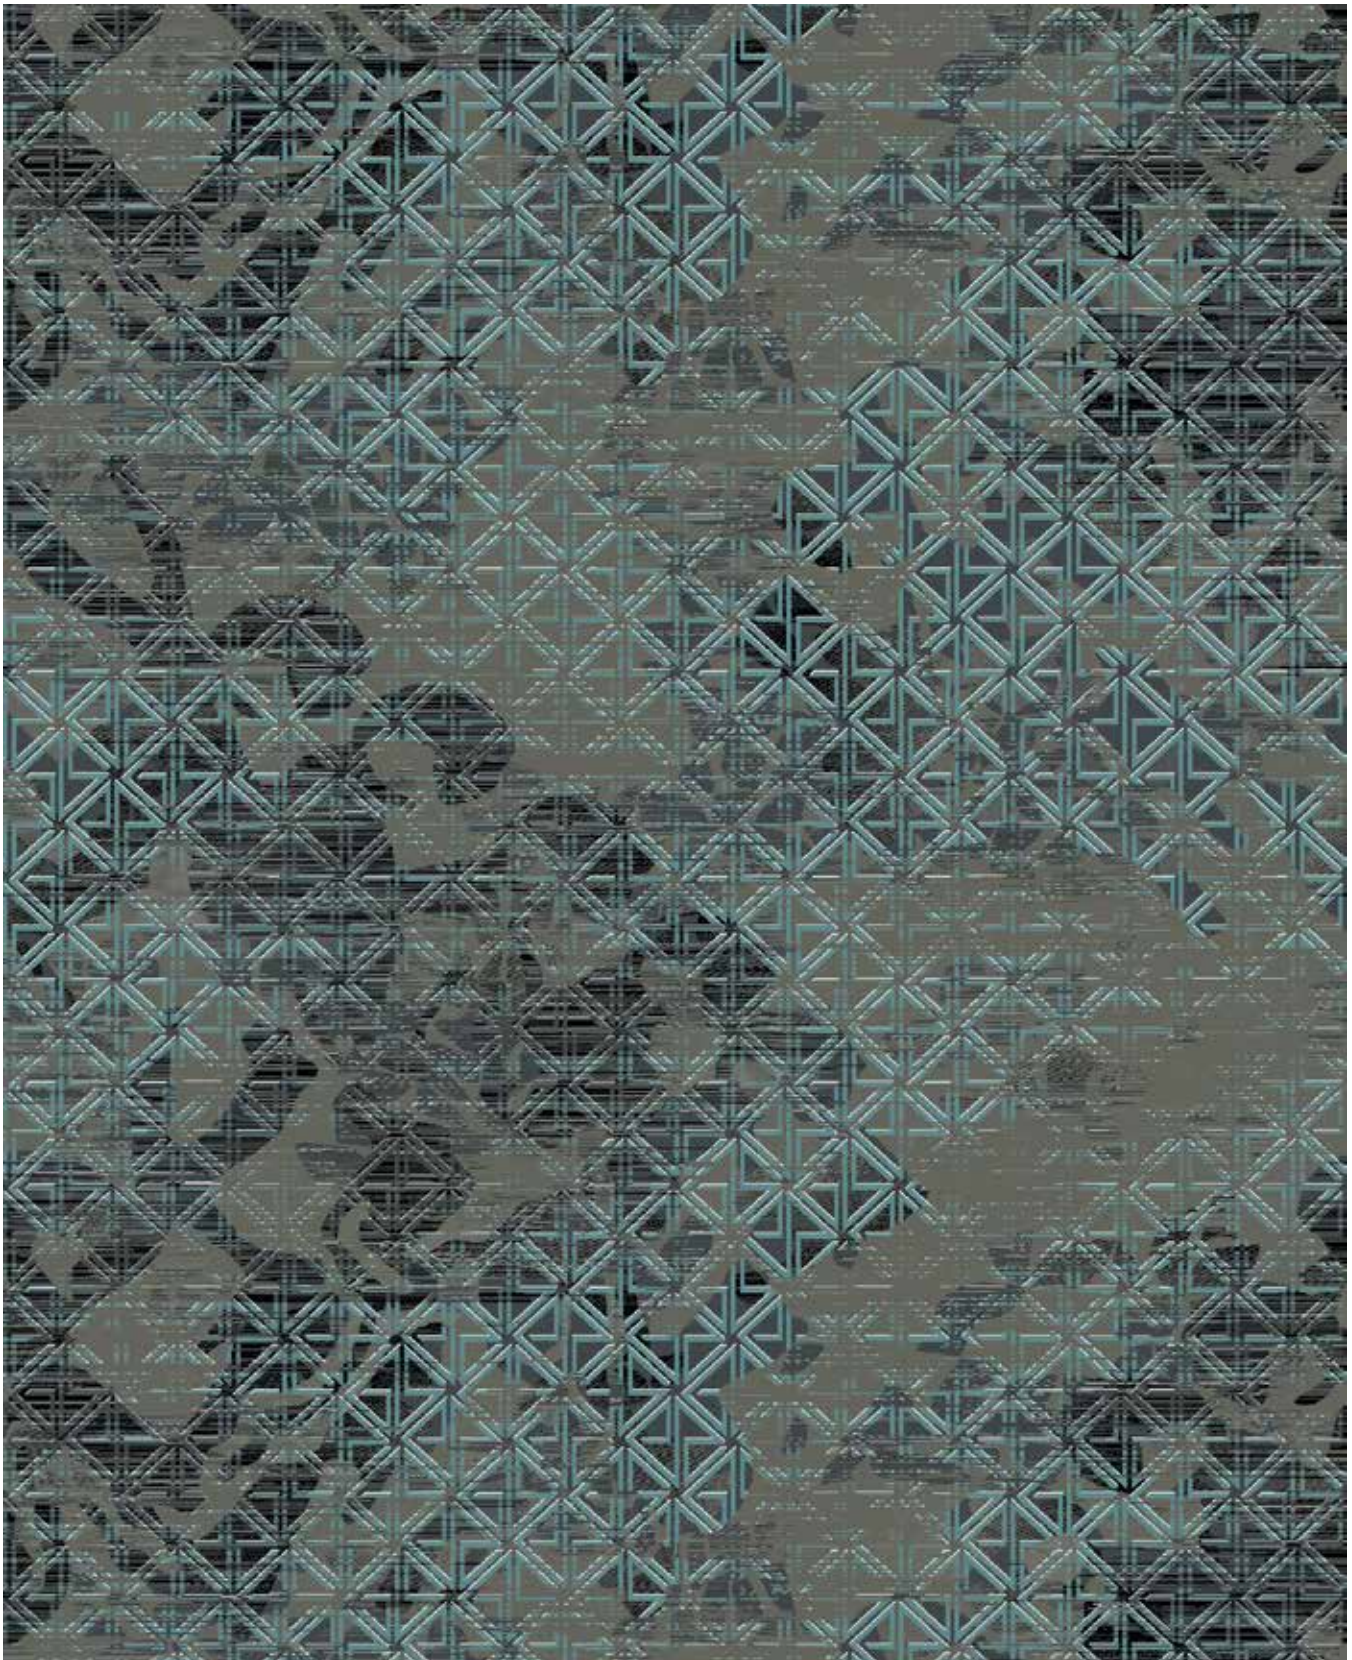

QTW63380-MW453

12' (w) X 12' (l)

Broadloom