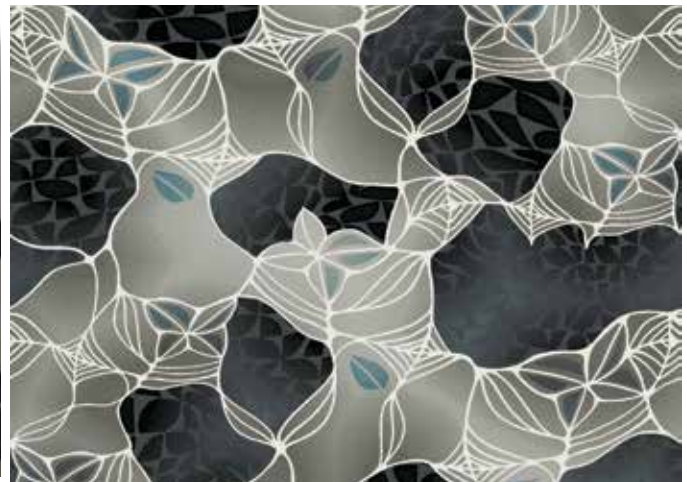

TÄPID Inspiration

Top to bottom:
QTW65999-MW453 12' (w) X 12' (l) Broadloom
QTW63364-MW453 6' (w) X 6' (l) Broadloom
QTW63348-MW453 12' (w) X 12' (l) Broadloom