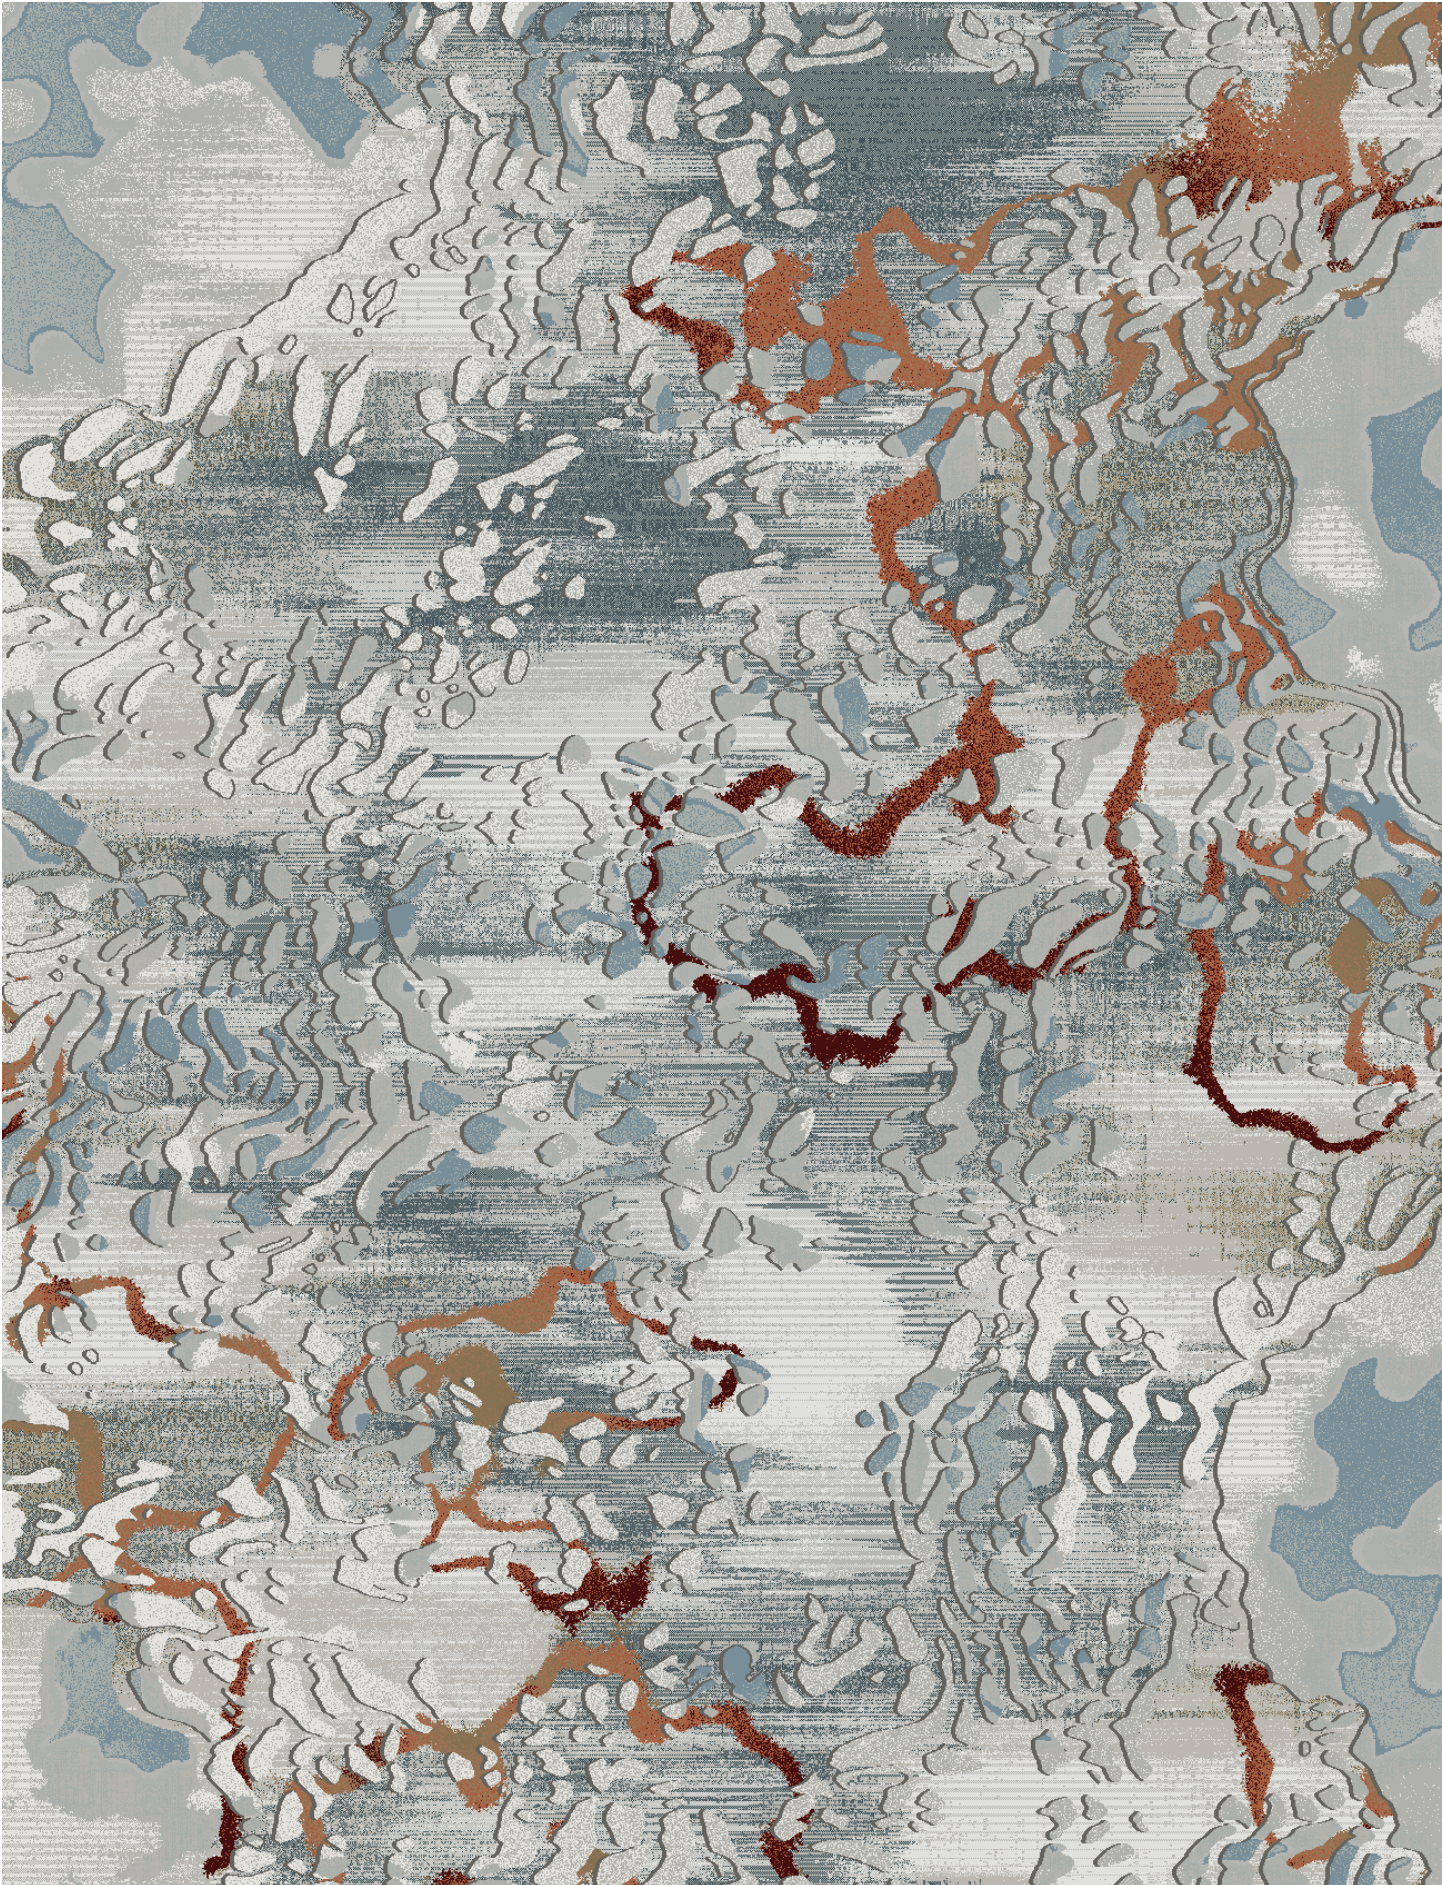

Assembled Woods LVT  
Angular Grain, 138 Blanched Oak

With Soft Logic, human-centered craft blends technology, community, and care to create meaningful connections. This carpet collection brings together sensory patterns in a variety of construction types to suit different spaces, including Definity, Pattern Perfect broadloom and tile, PDI broadloom and tile, tufted broadloom for guest rooms, and luxurious hand-tufted rugs.