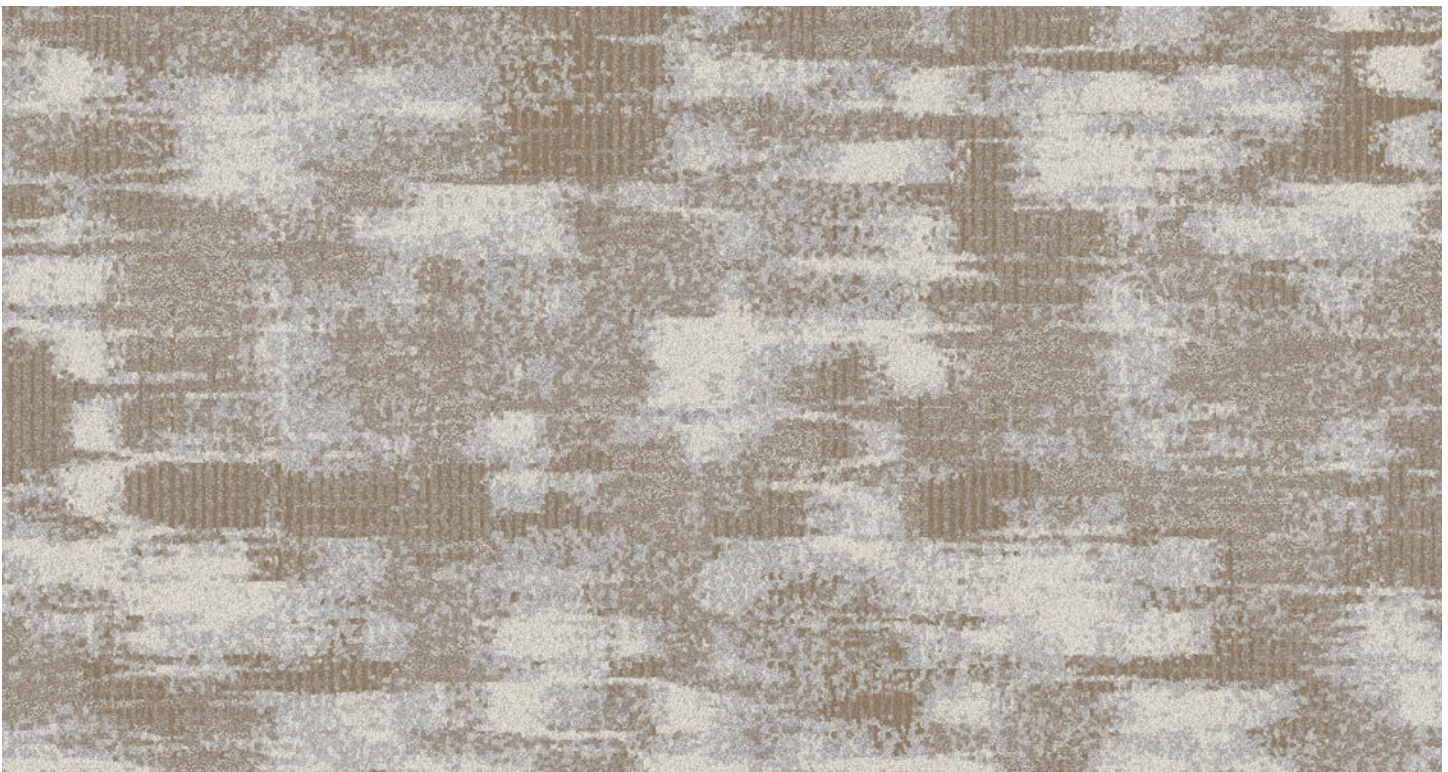

**12CBEB60**  
6' x 6' 2" Pattern Perfect Broadloom

**12CBEA78**  
12' x 12' 1"  
Pattern Perfect Broadloom  
Secoya 2.5 LVT, 848 Hazelnut Oak

12CBEA78  
12' x 12' 1"  
Pattern Perfect Broadloom

**12CBEB60**  
6' x 6' 2"  
Pattern Perfect Broadloom