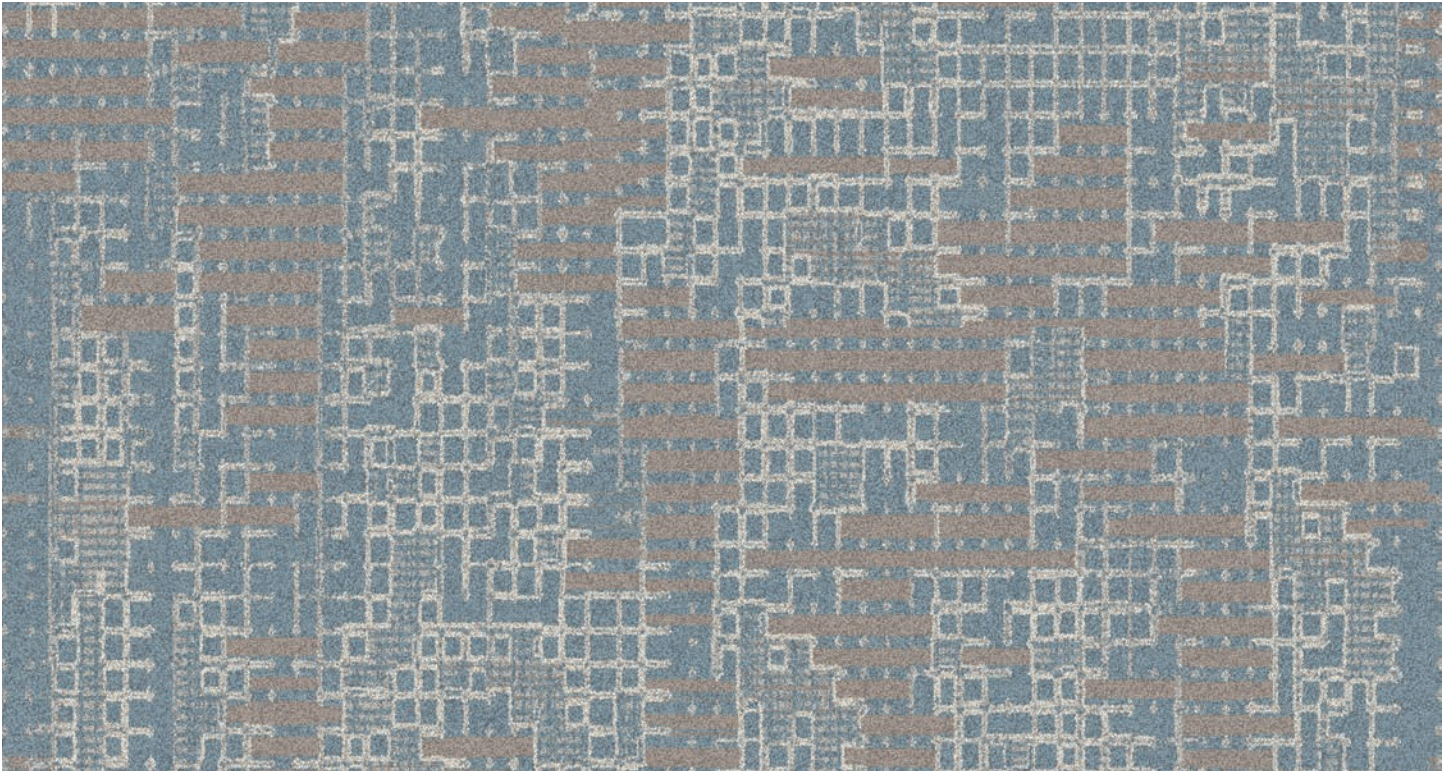

**12CBEB60**  
6' x 6' 2" Pattern Perfect Broadloom

**12CBEA78**  
12' x 12' 1"  
Pattern Perfect Broadloom  
Secoya 2.5 LVT, 848 Hazelnut Oak

12CBEA78  
12' x 12' 1"  
Pattern Perfect Broadloom

**12CBEB60**  
6' x 6' 2"  
Pattern Perfect Broadloom