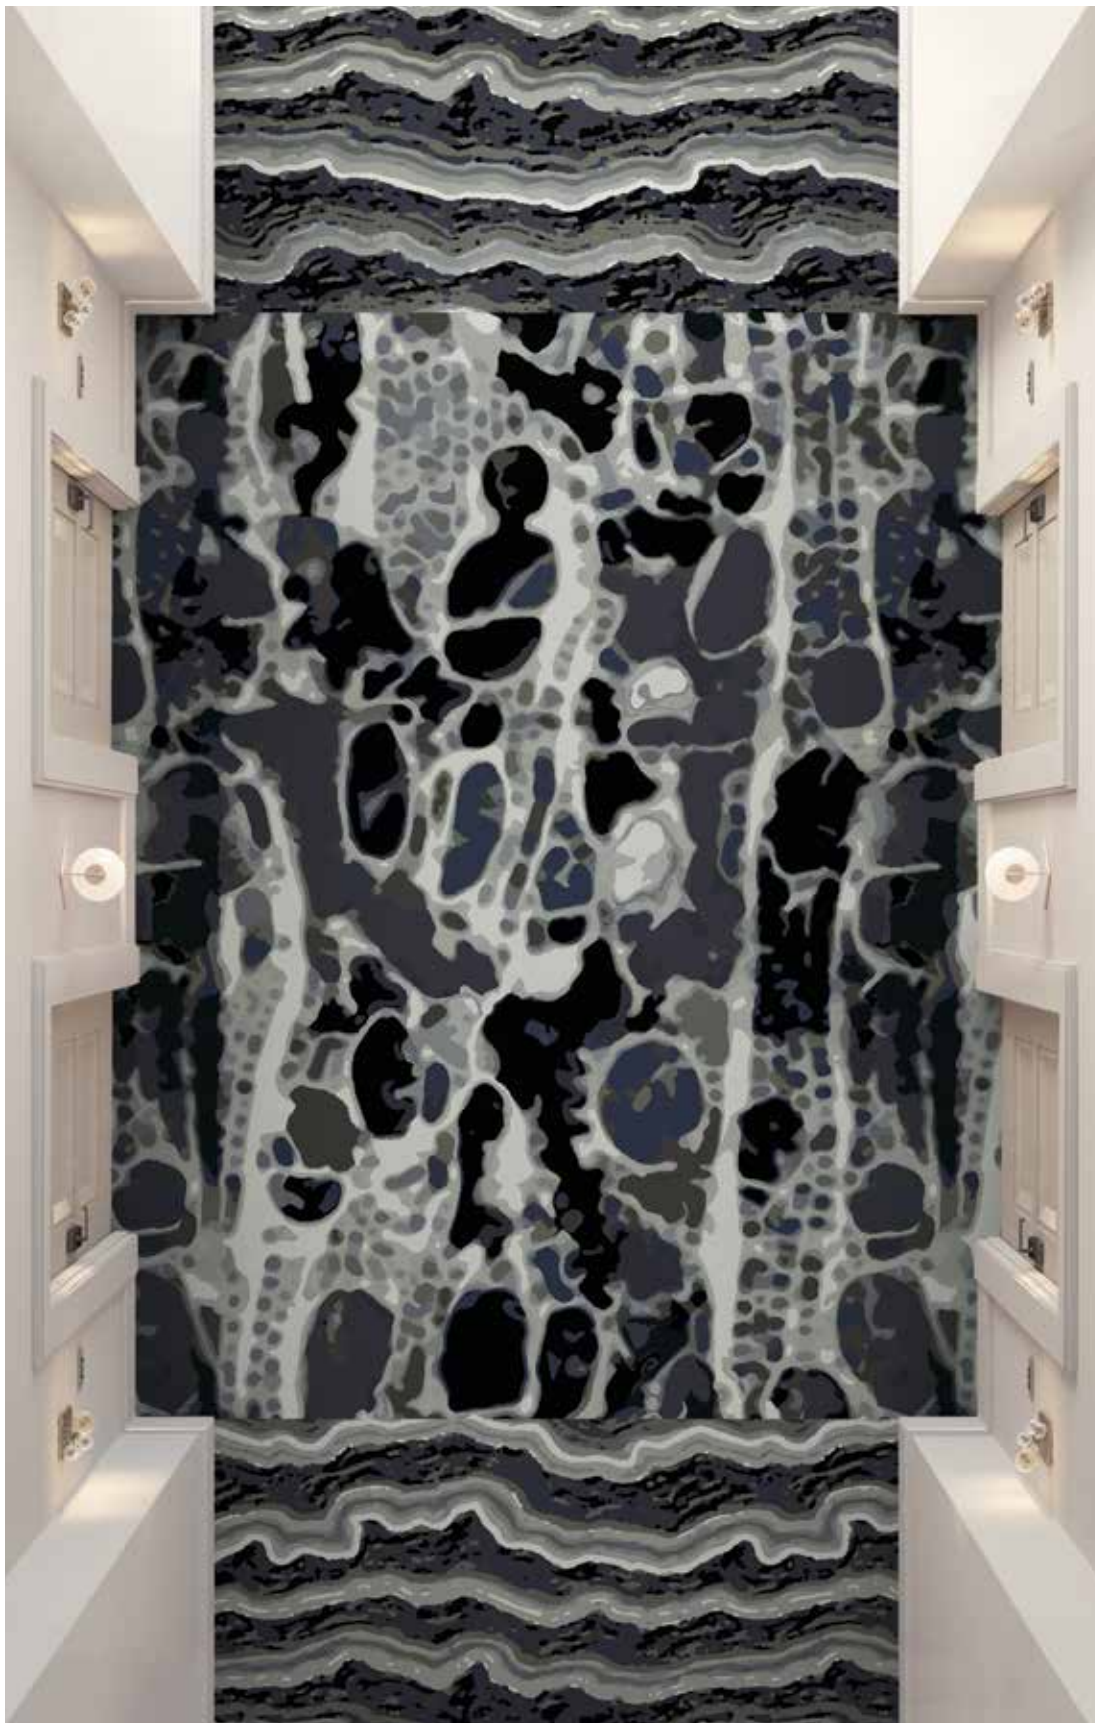

1	7
6021	090058
3	8
6036	930009
4	9
960007	070036
5	22
950009	95001L
6	
950006	

2. **QW49855**
   4' (w) X 4' (l)

1	7
6021	090058
2	8
950001	930009
3	9
6036	070036
4	21
960007	6021L
5	22
950009	95001L
6	28
950006	930009L

2. **QW49854**
   6' (w) X 9' (l)