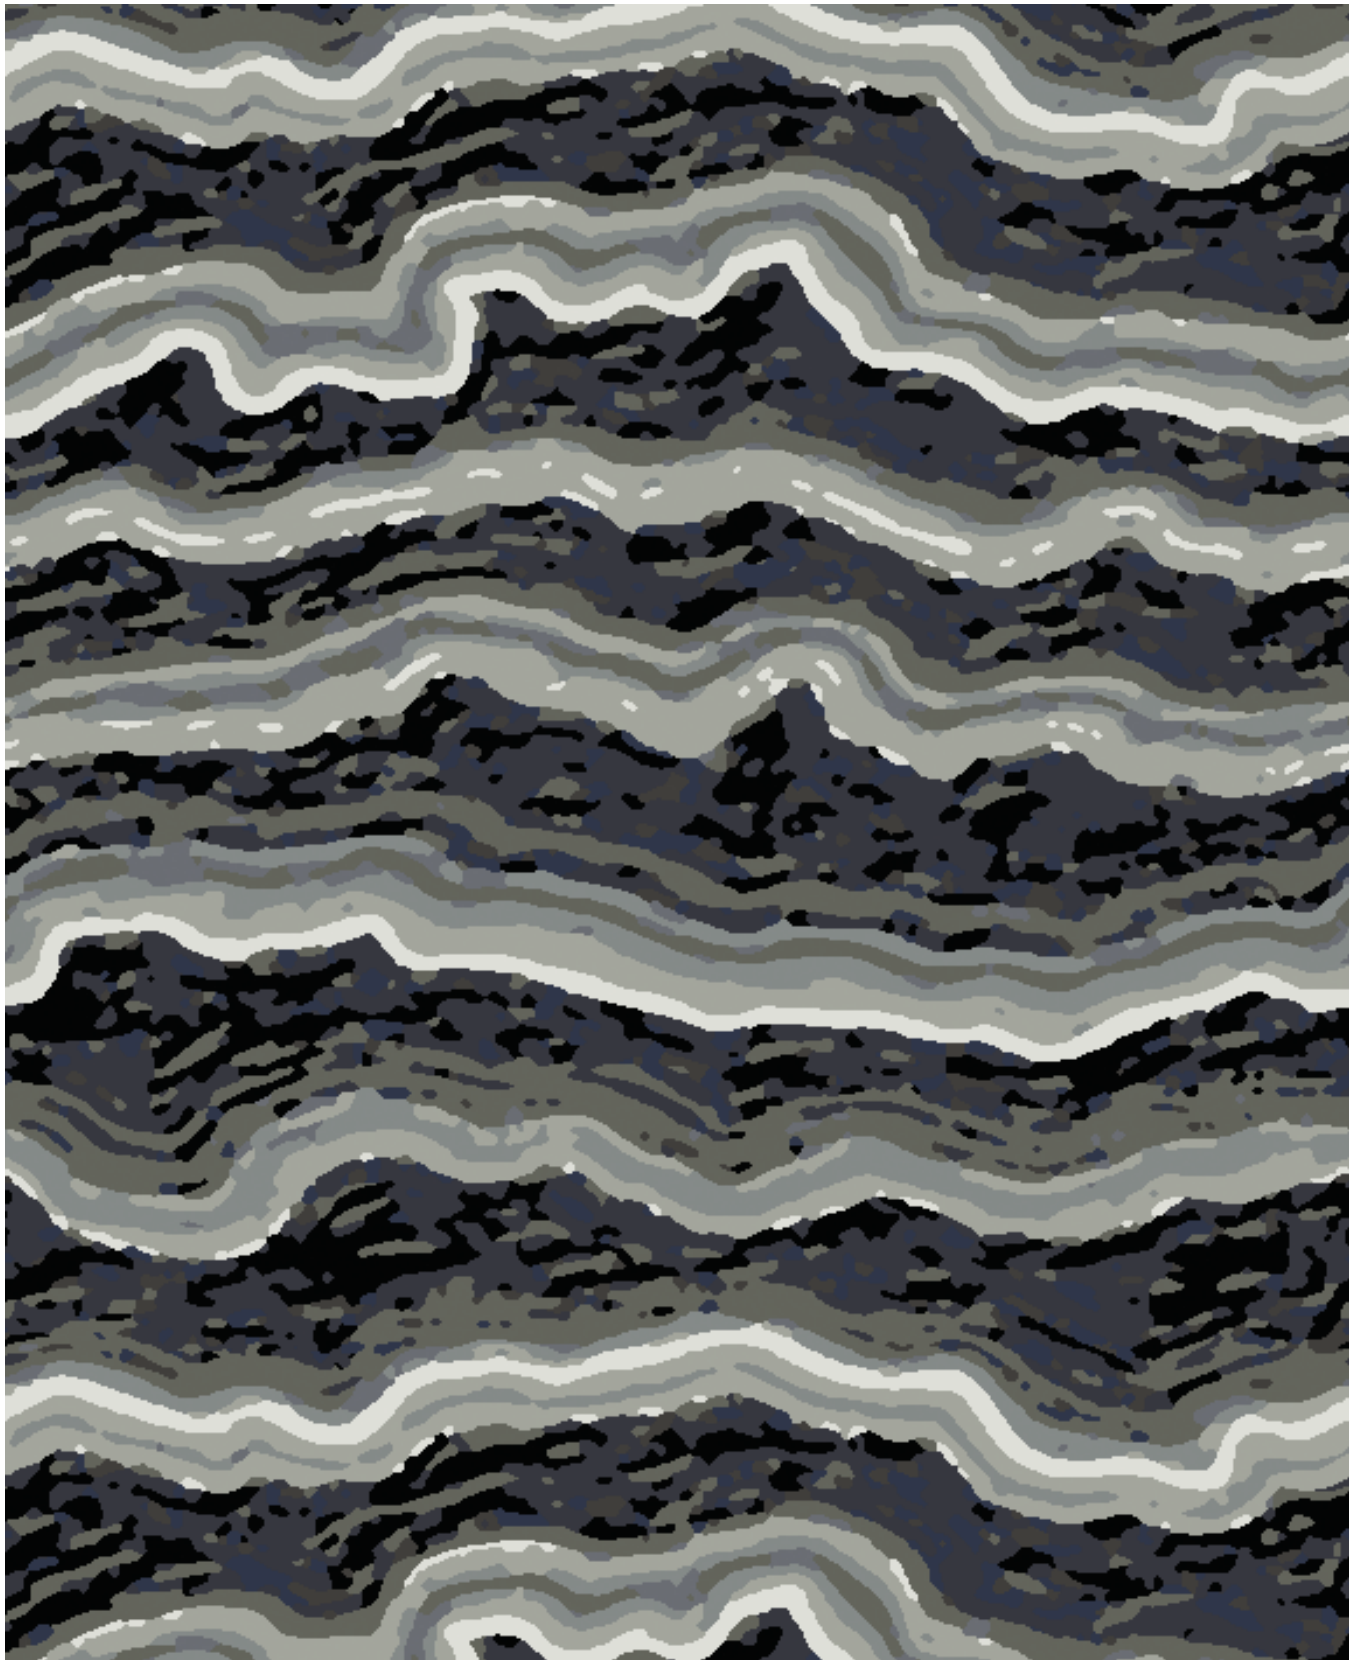

QTW49855
4' (w) X 4' (l)