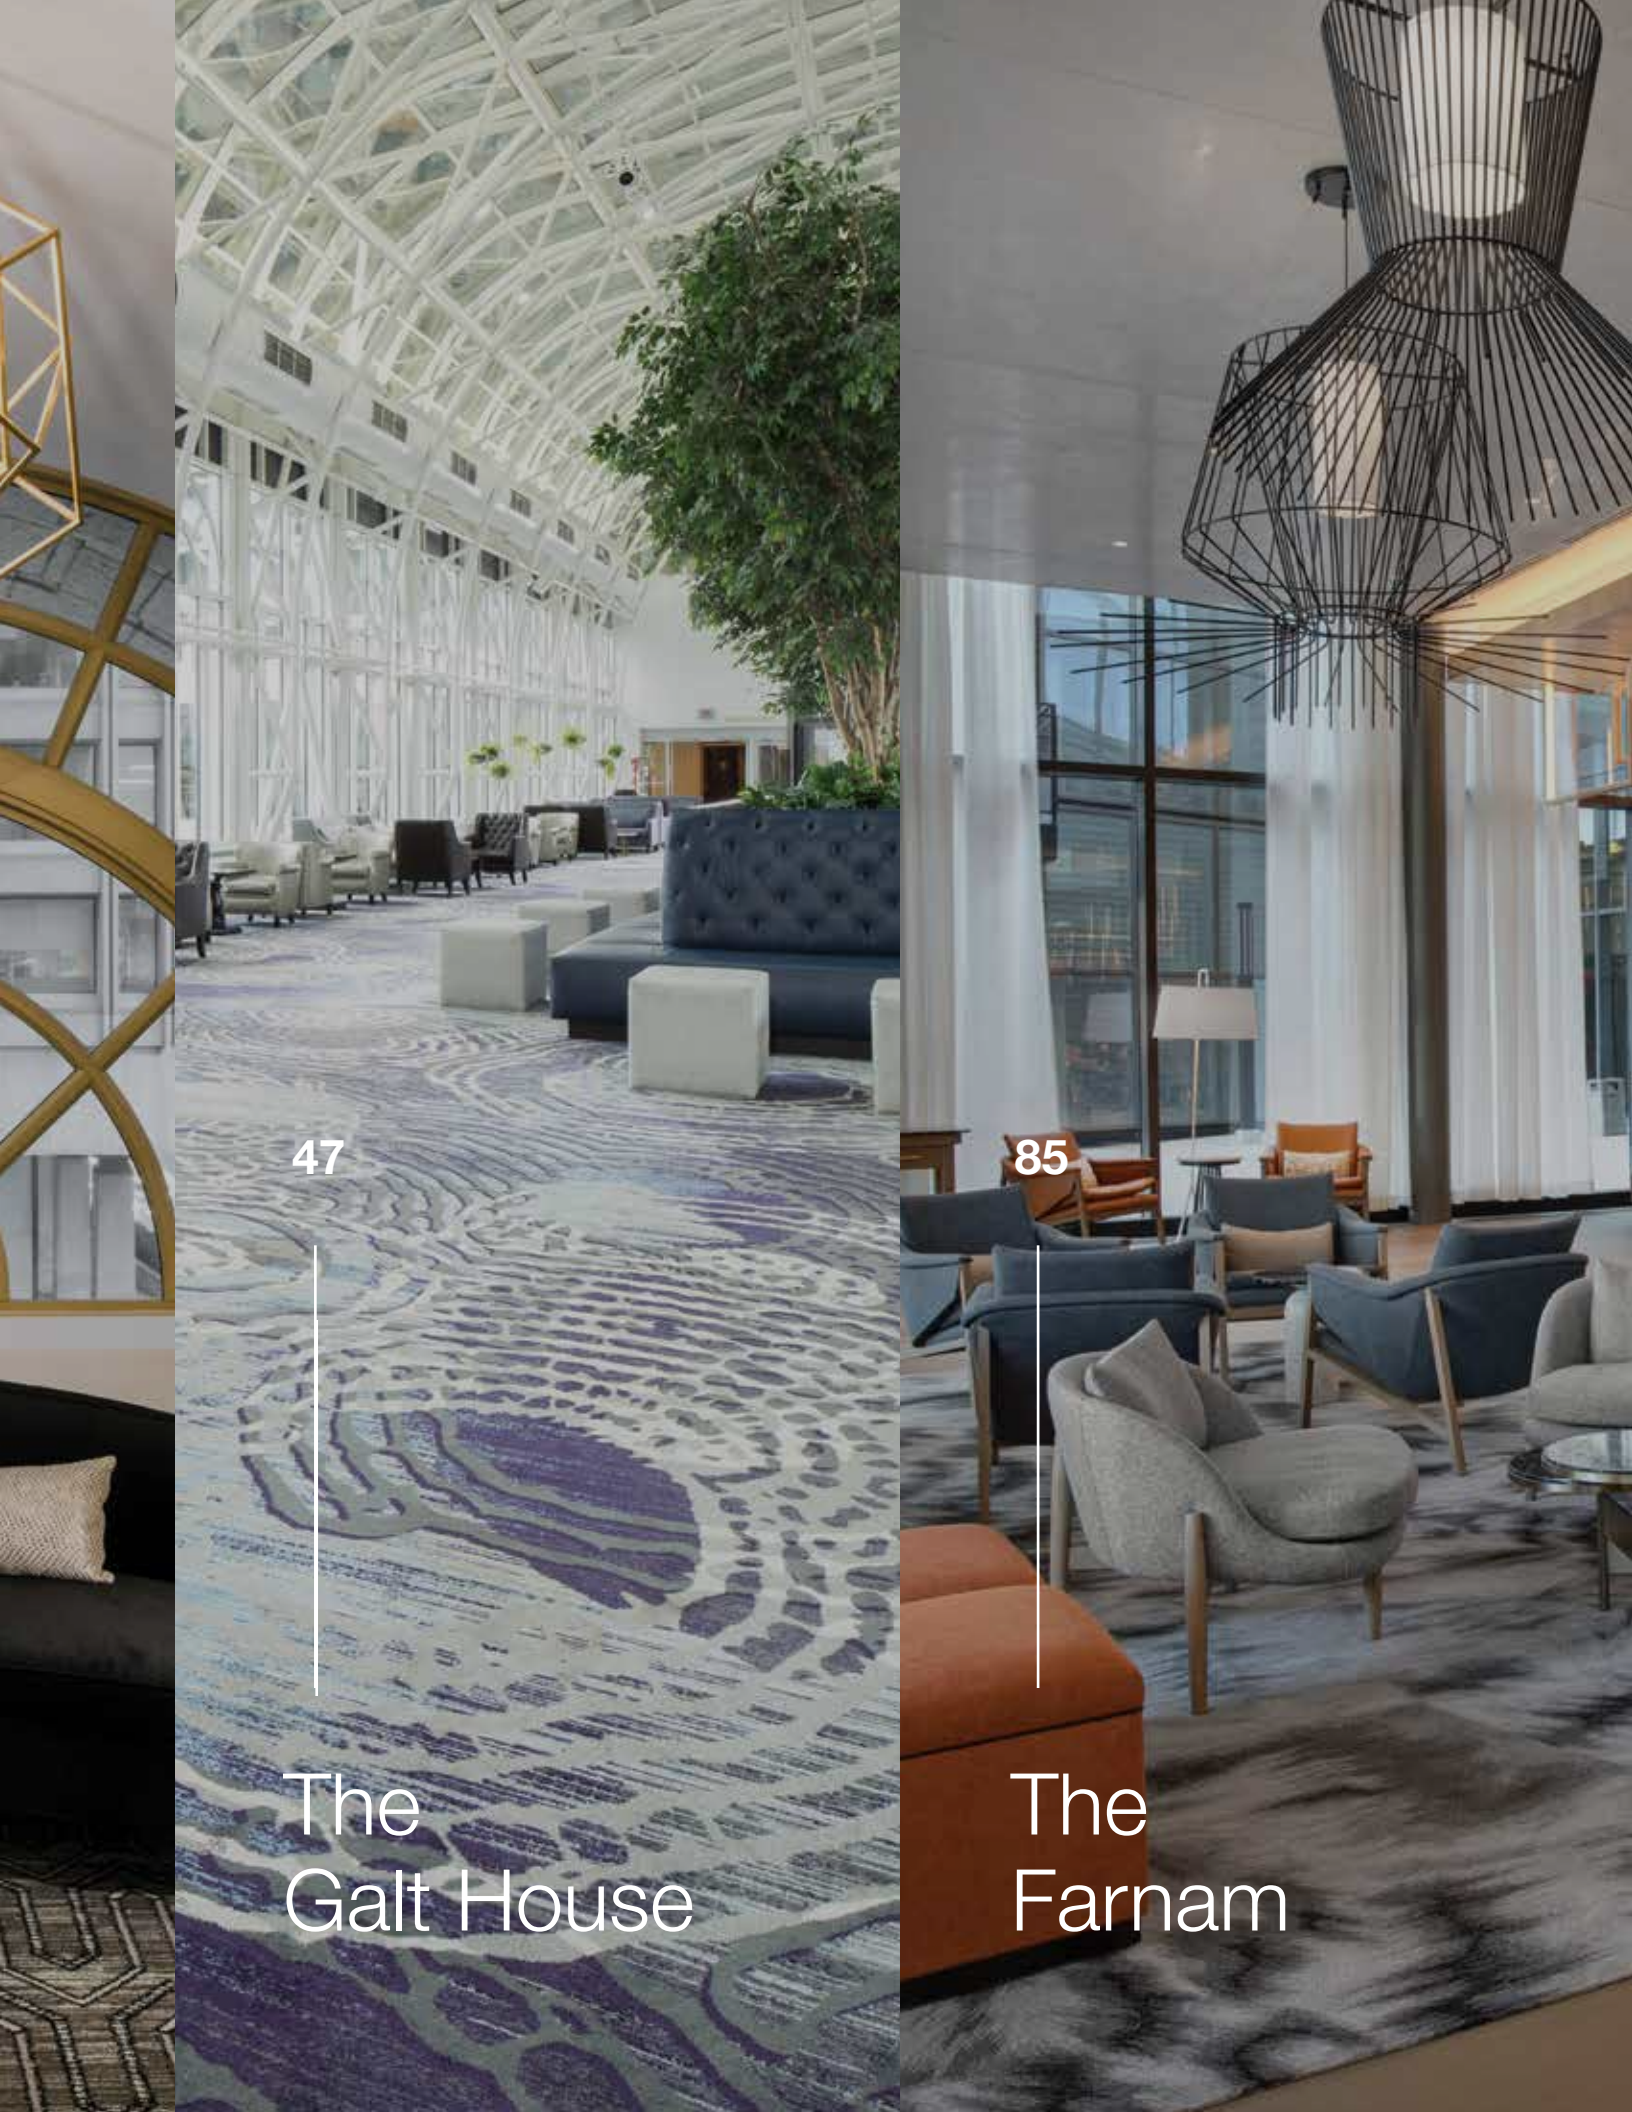

47

The
Galt House

85

The
Farnam