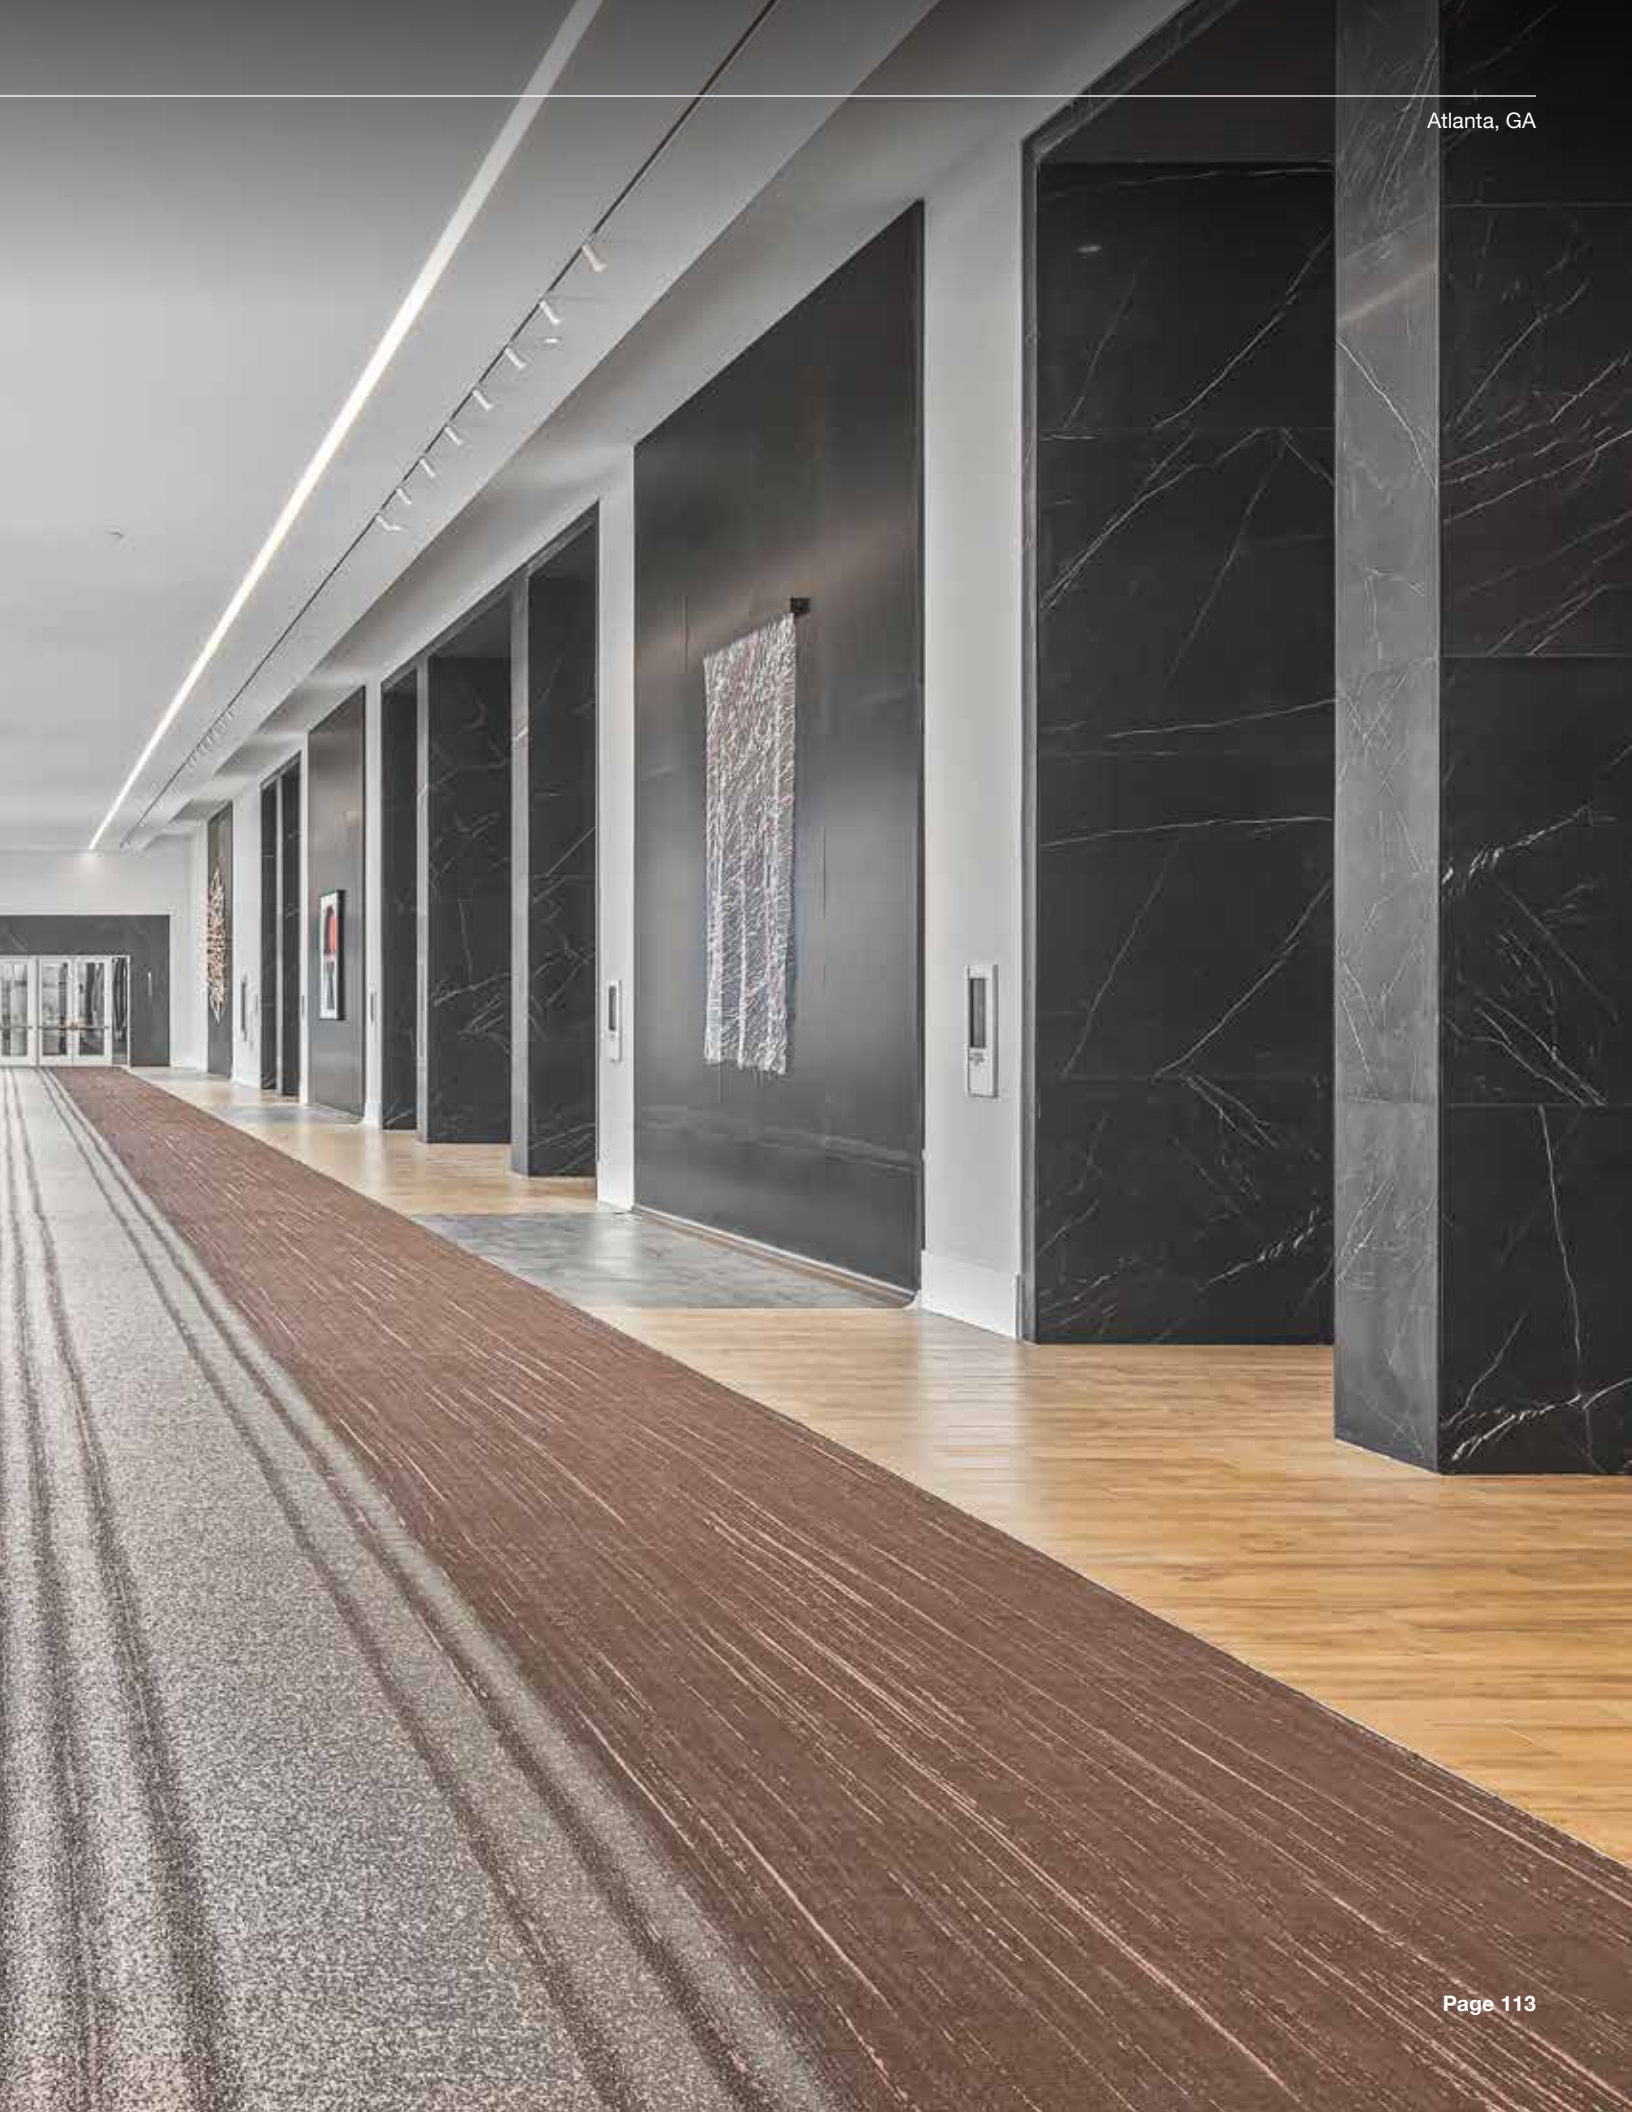

The Slate

FOR ALL THOSE WHO LOOK BEYOND CONVENTION, EXPERIENCE
A PERFECT STAY AT THE SLATE, AN UPSCALE HOTEL IN AN ICONIC
SETTING, RIGHT IN THE HEART OF THE MILE HIGH CITY.

Beyond expectations

Located on the Emily Griffith Opportunity School's former campus, this landmark property has been transformed through upscale design into Denver's most intriguing new hotel destination.

LOCATION
Atlanta, GA

DESIGN FIRM
Gensler

PRODUCTS
Definity

Signia

by Hilton Atlanta

CONNECTED TO THE GEORGIA WORLD CONGRESS CENTER, THIS HOTEL
DELIVERS A NEW LEVEL OF HOSPITALITY, WITH UNCOMPROMISING
QUALITY AND UNMISTAKABLE WARMTH.

DREAM GALLERY

Across 40 stories, 976 rooms and more than 100,000 SF of meetings and events space, experience comfort and modern elegance from arrival to check-out.

Mohawk Hospitality