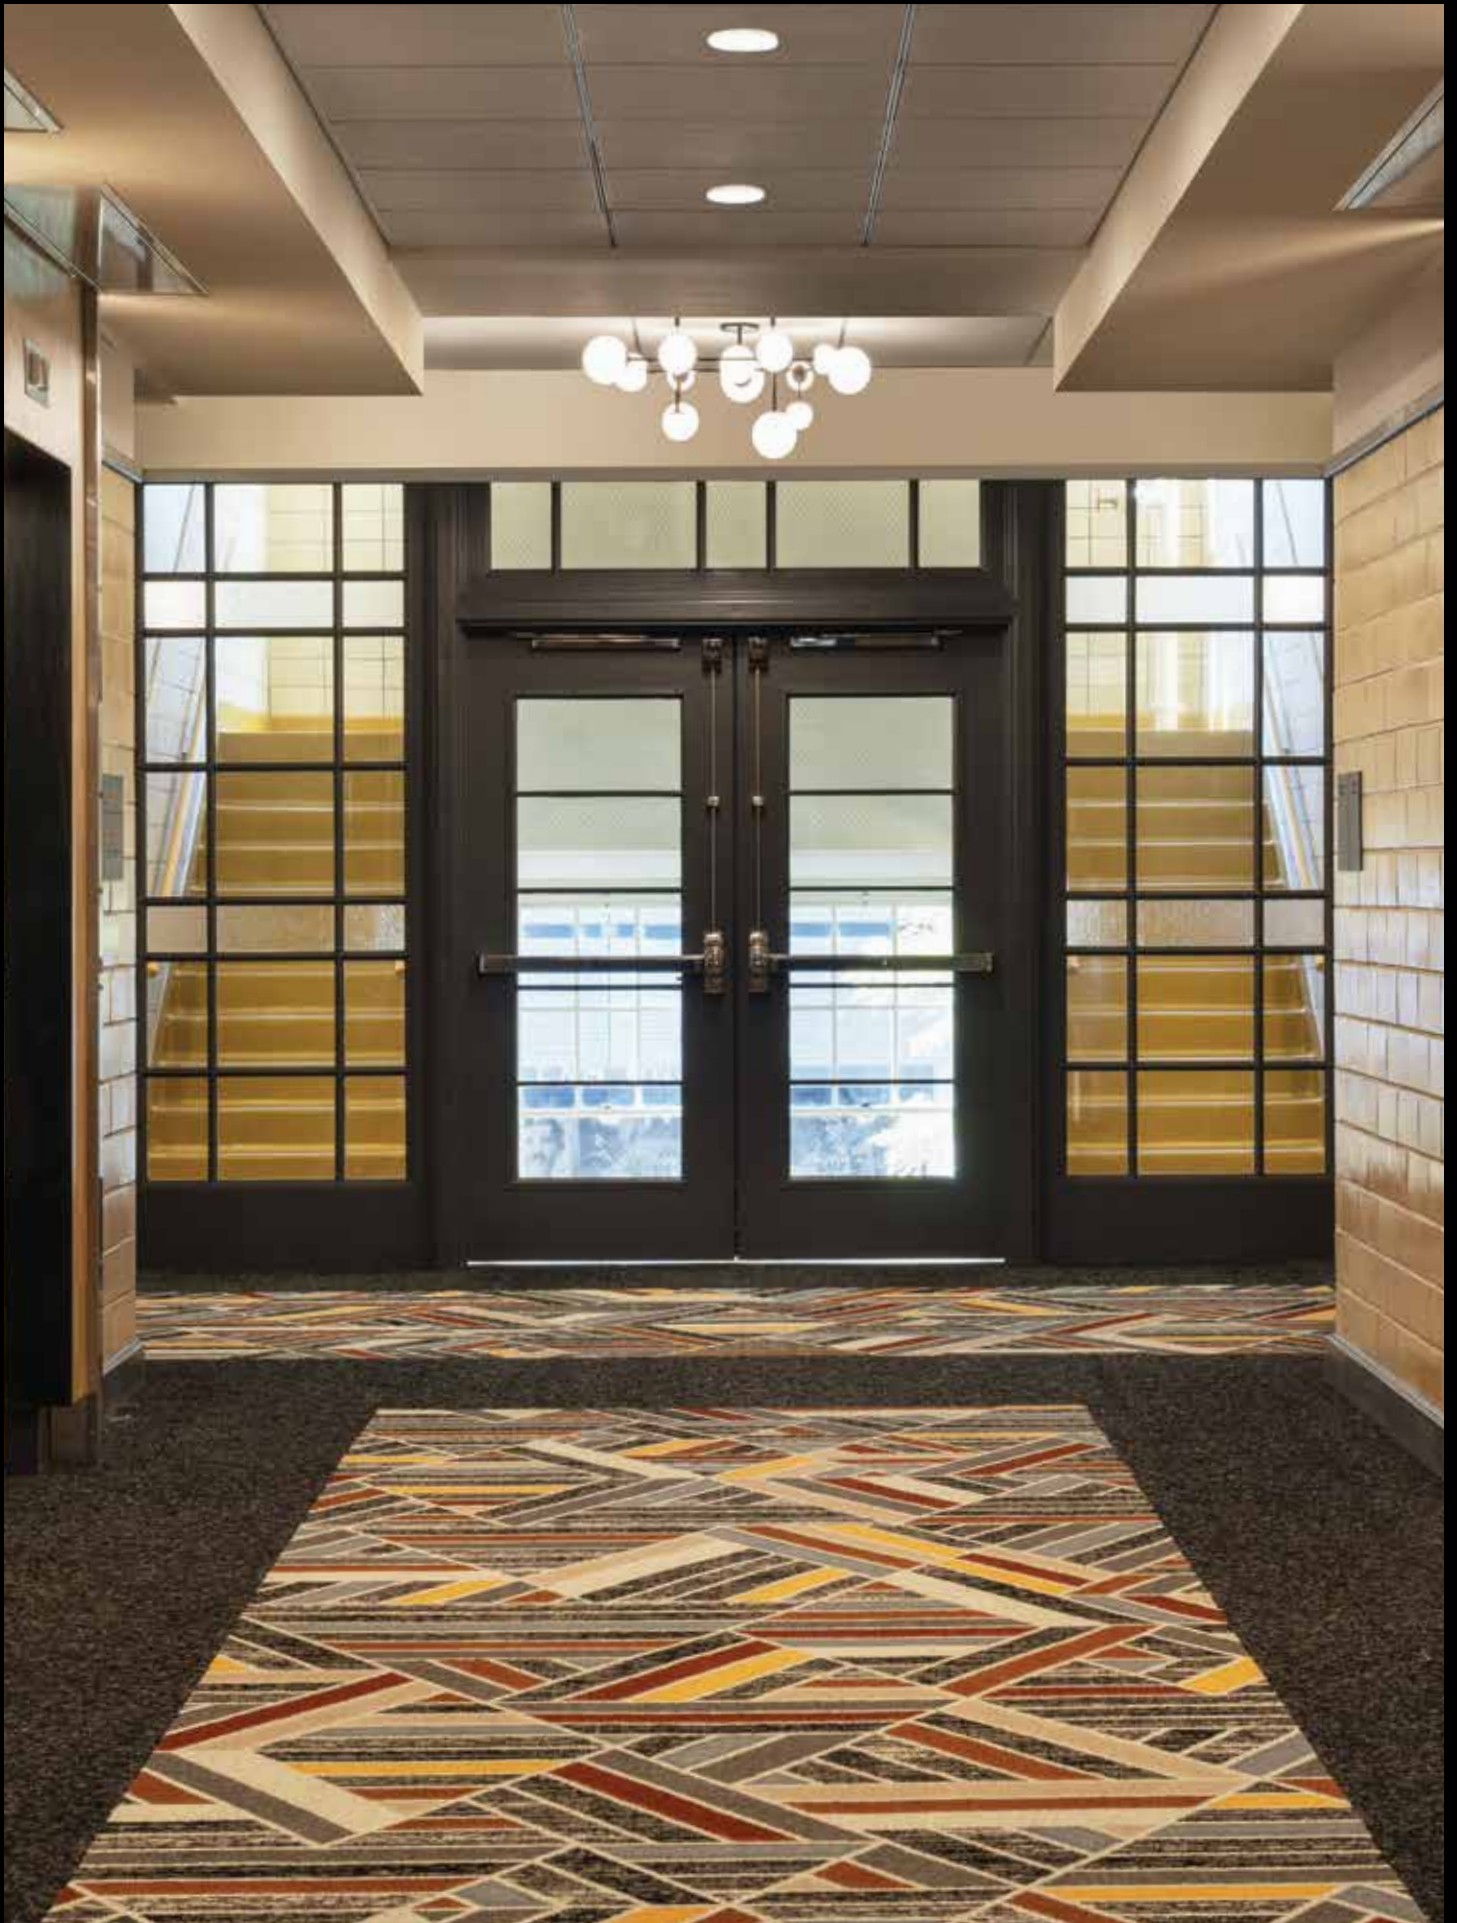

The Slate

FOR ALL THOSE WHO LOOK BEYOND CONVENTION, EXPERIENCE
A PERFECT STAY AT THE SLATE, AN UPSCALE HOTEL IN AN ICONIC
SETTING, RIGHT IN THE HEART OF THE MILE HIGH CITY.

Beyond expectations

Located on the Emily Griffith Opportunity School's former campus, this landmark property has been transformed through upscale design into Denver's most intriguing new hotel destination.