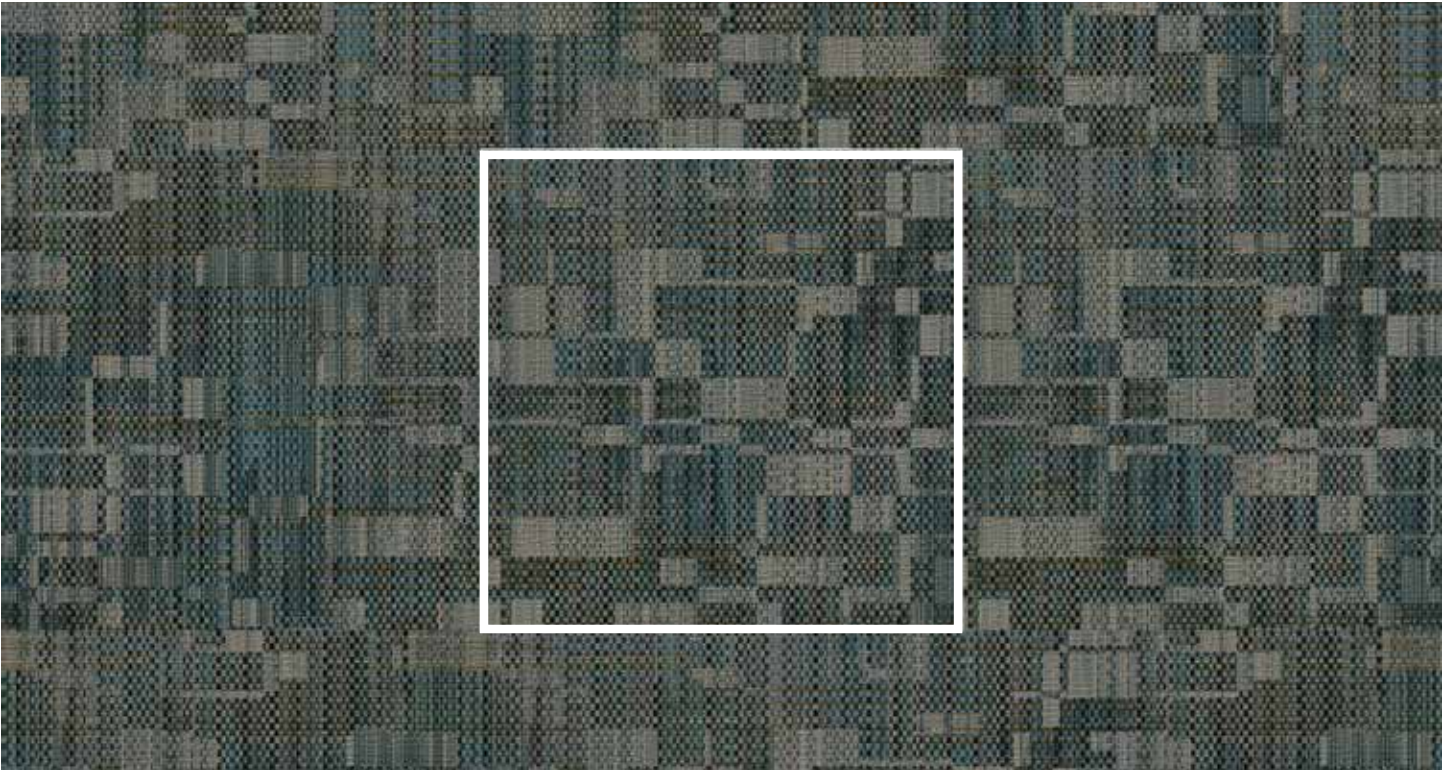

CT106719
36" x 36"
PDI Tile