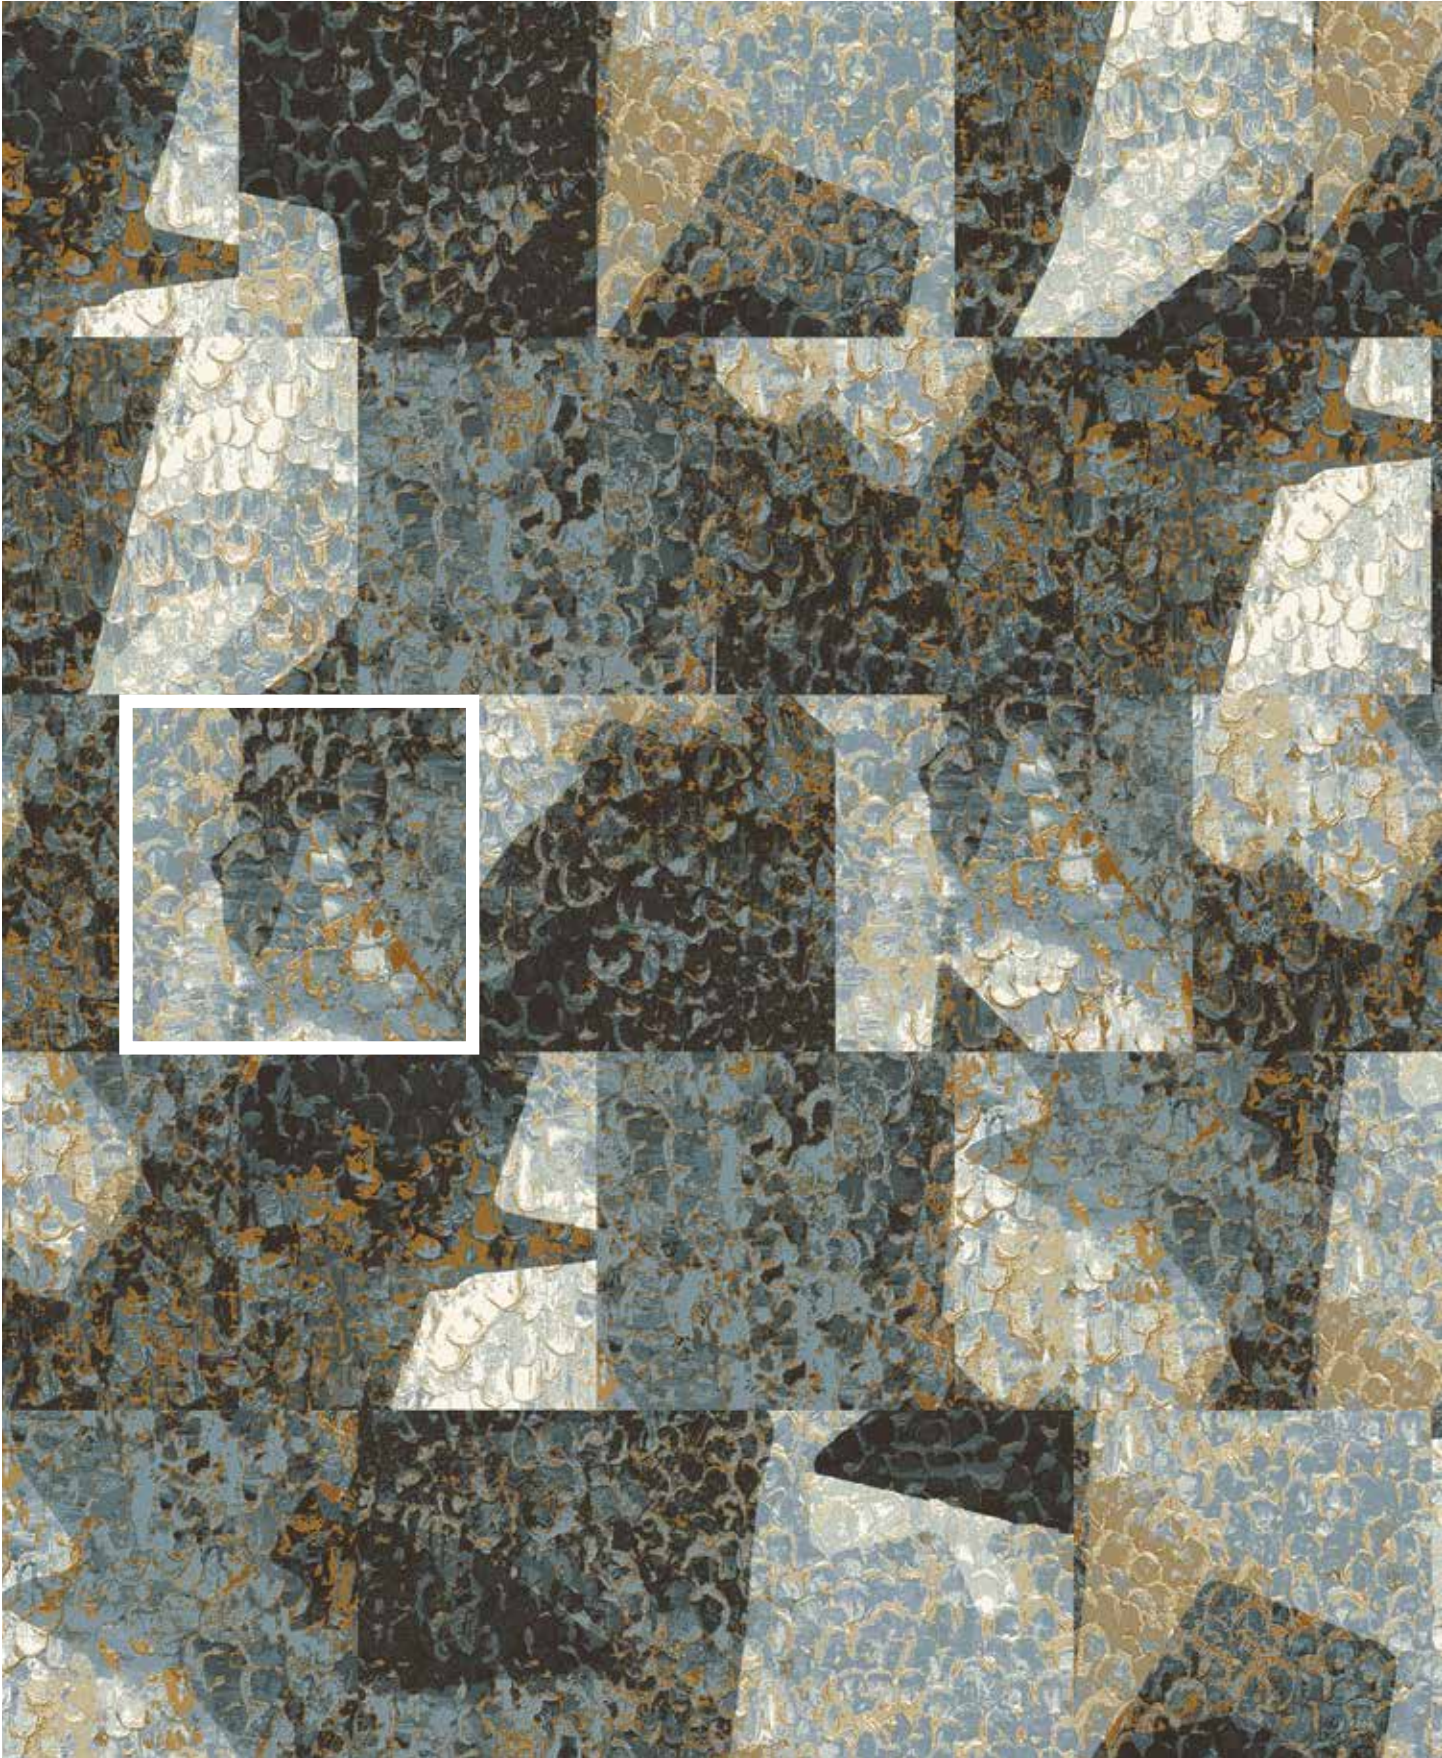

CT90953
24" x 24"
PDI Tile

1	2	3	4	5	6	7	8	9	10	11
2E1	3H1	2C3	7P14	7W9	7N17	7O18	7T2	3I7	7U14	5J11