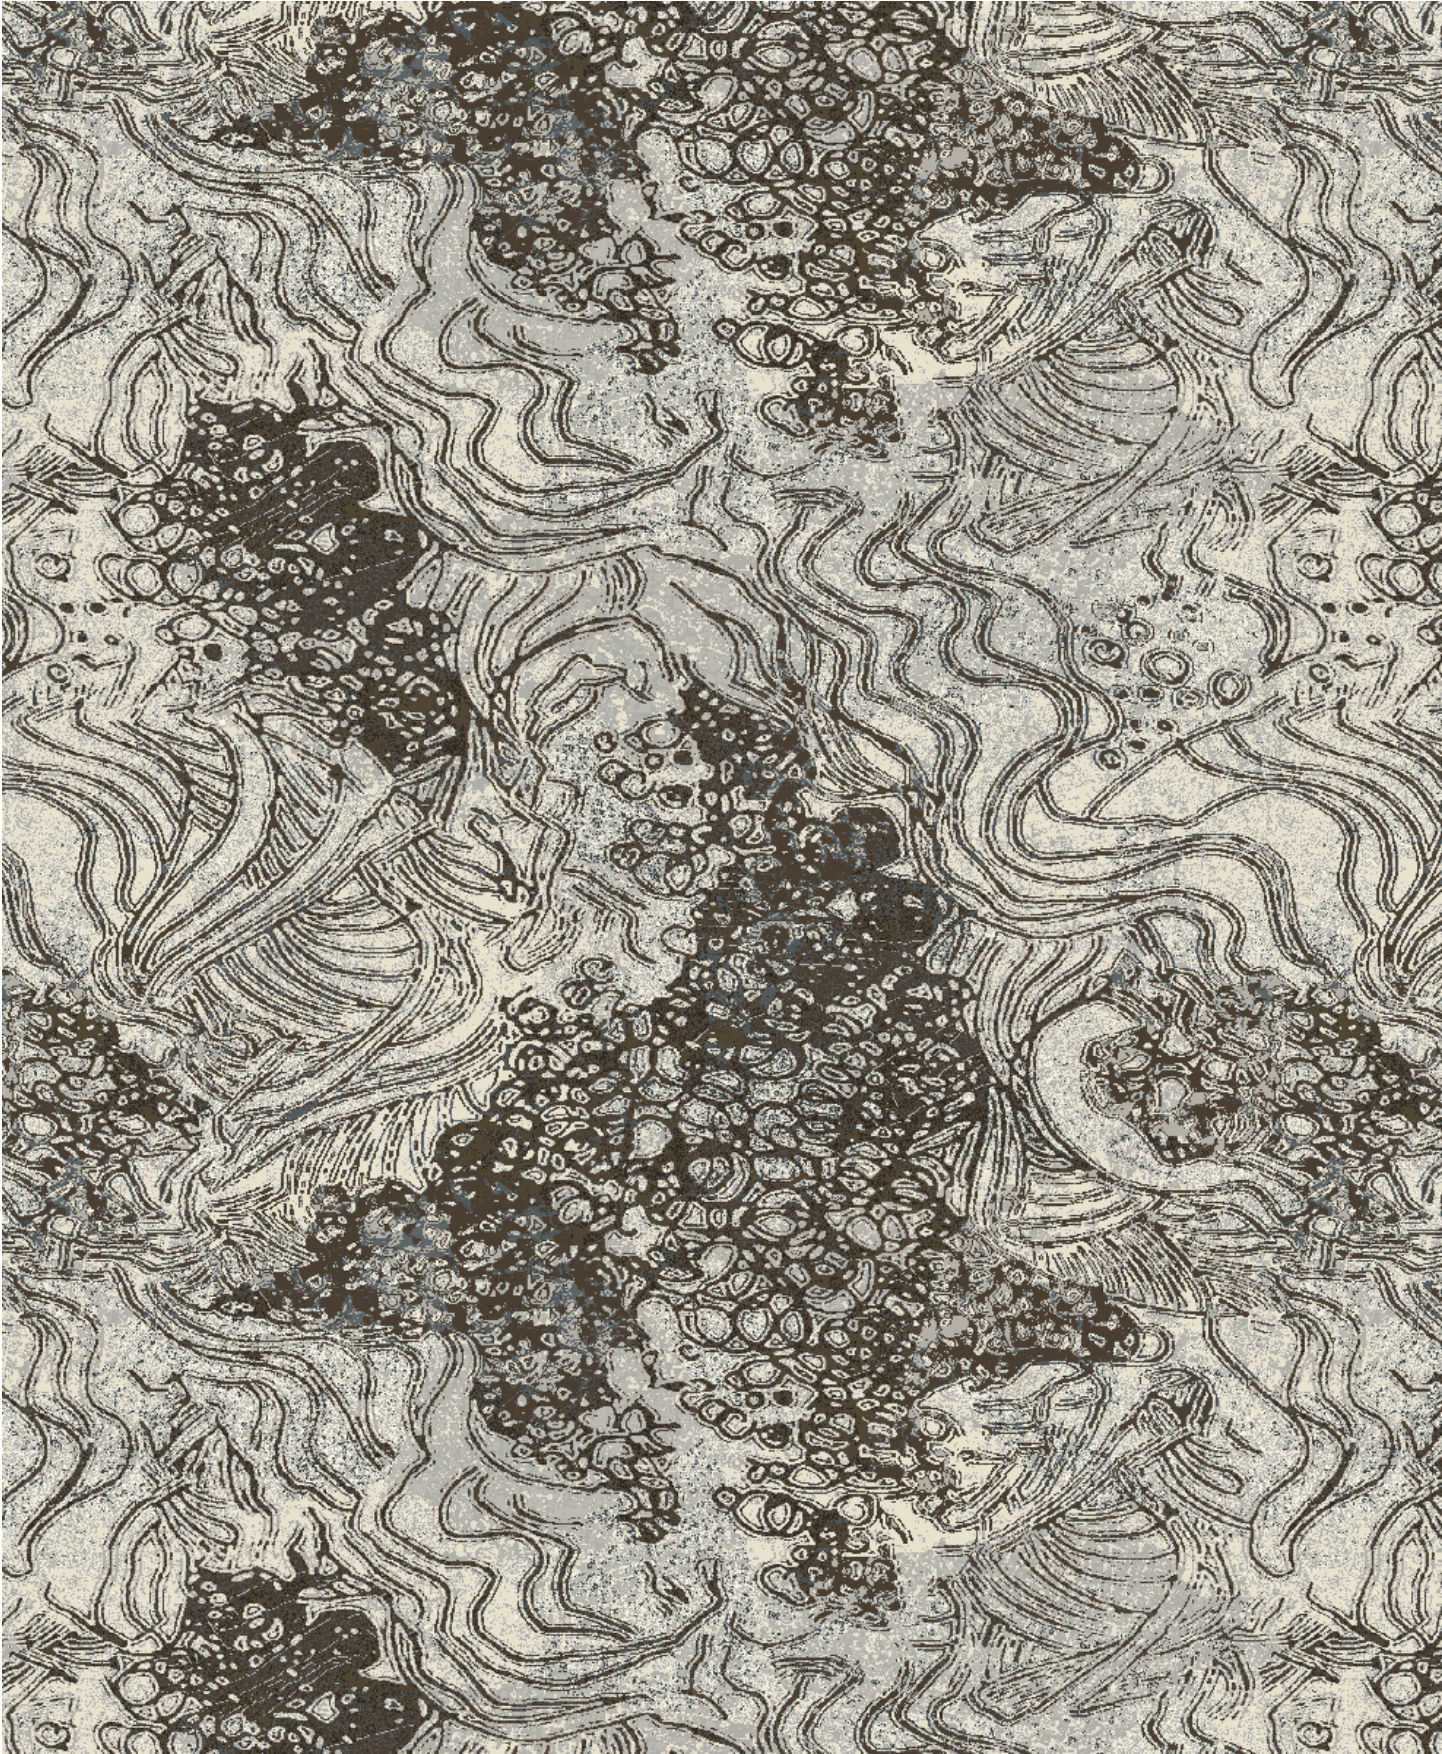

12CBAF73
6' x 7.34'
Pattern Perfect Broadloom

A	B	C	D
820006	930010	960009	097111
C.L	C.LL	C.LL	C.LL