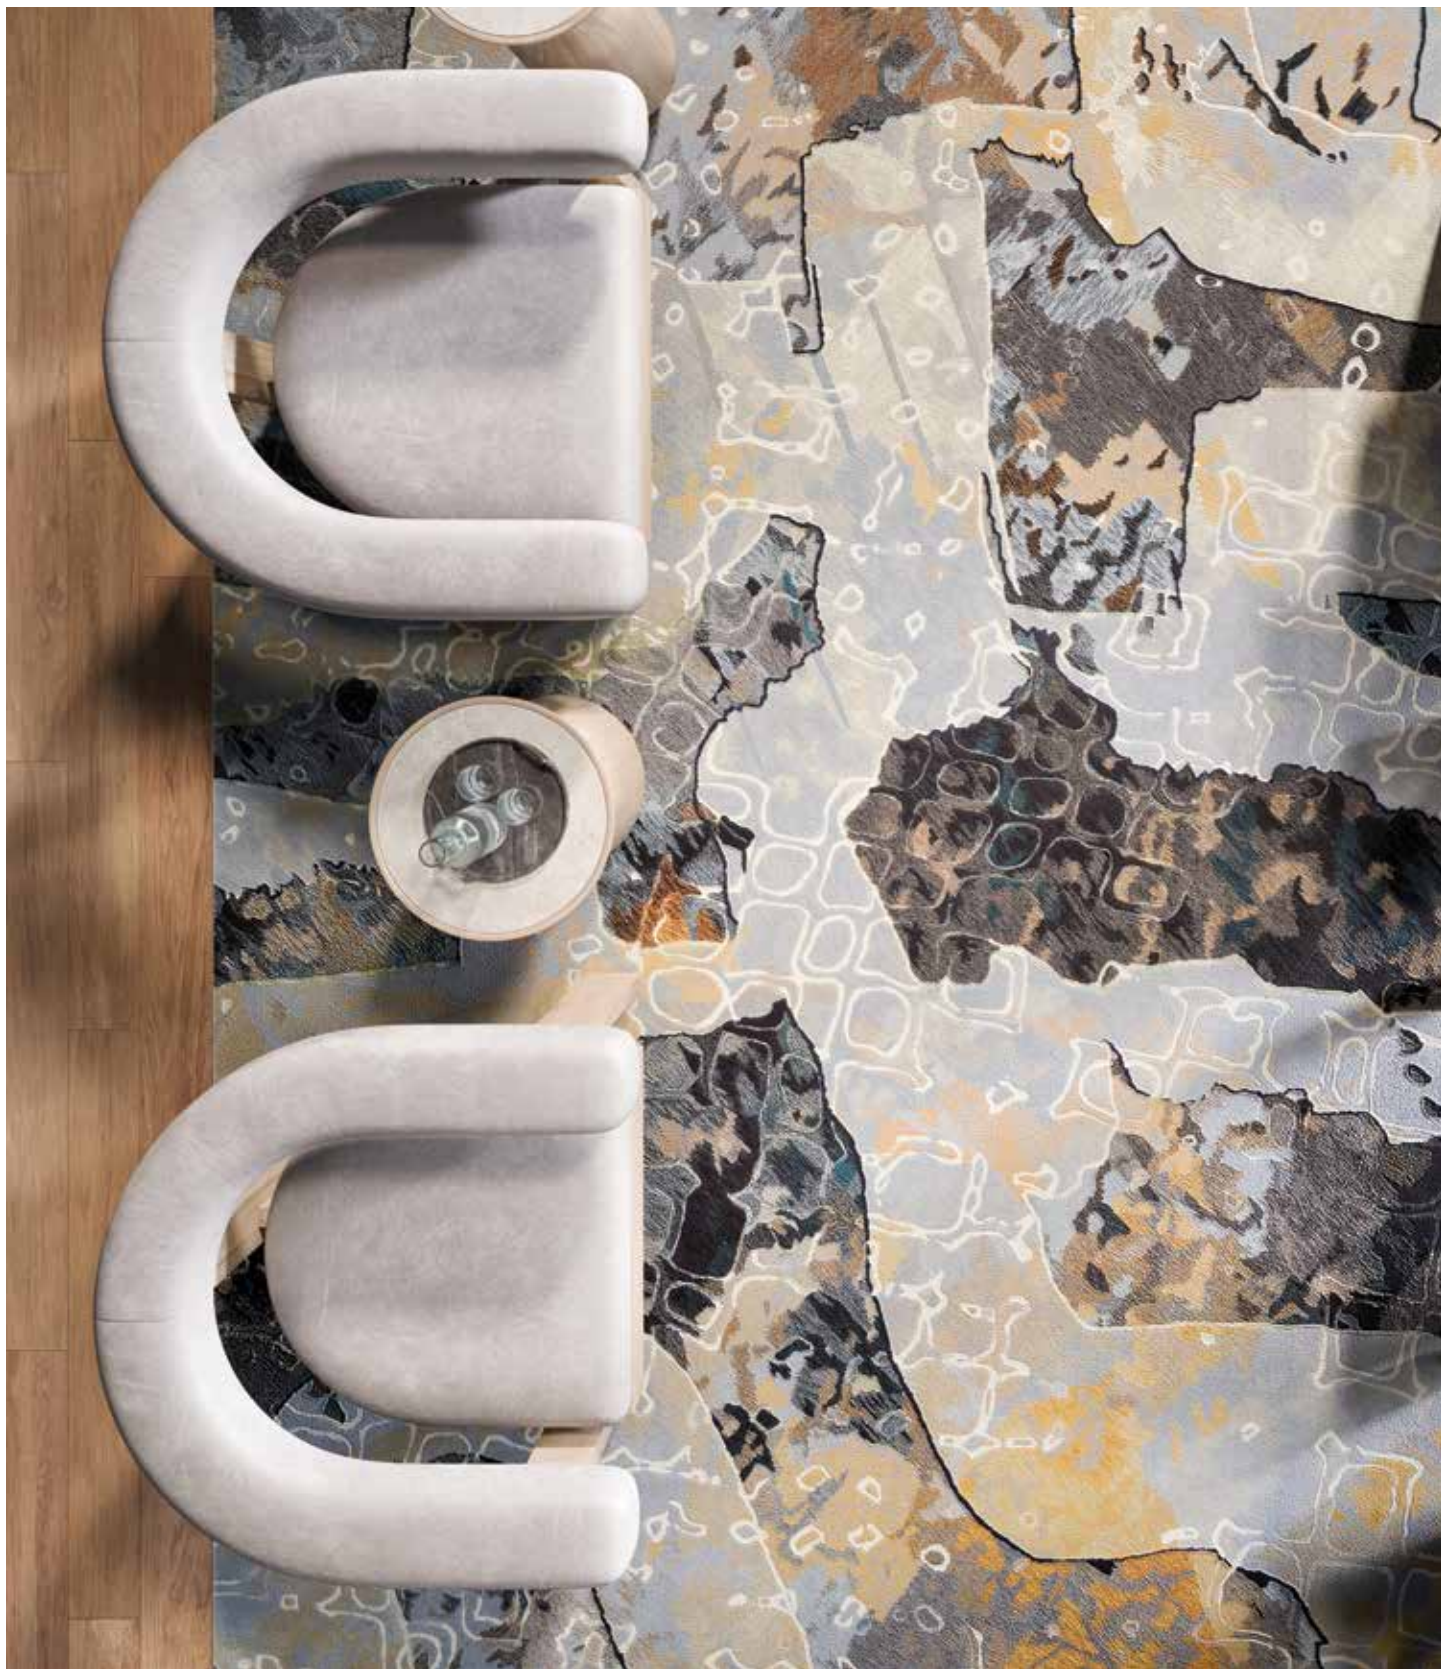

HTR88753
9' x 12'
Hand-Tufted Rug

1	2	3	4	5	6	7
2E1	2E1	3H1	2C3	7P14	7W9	7N17
8	9	10	11	12	13	14
7O18	7T2	3I7	7U14	3K12	7U7	5J11
						7V18