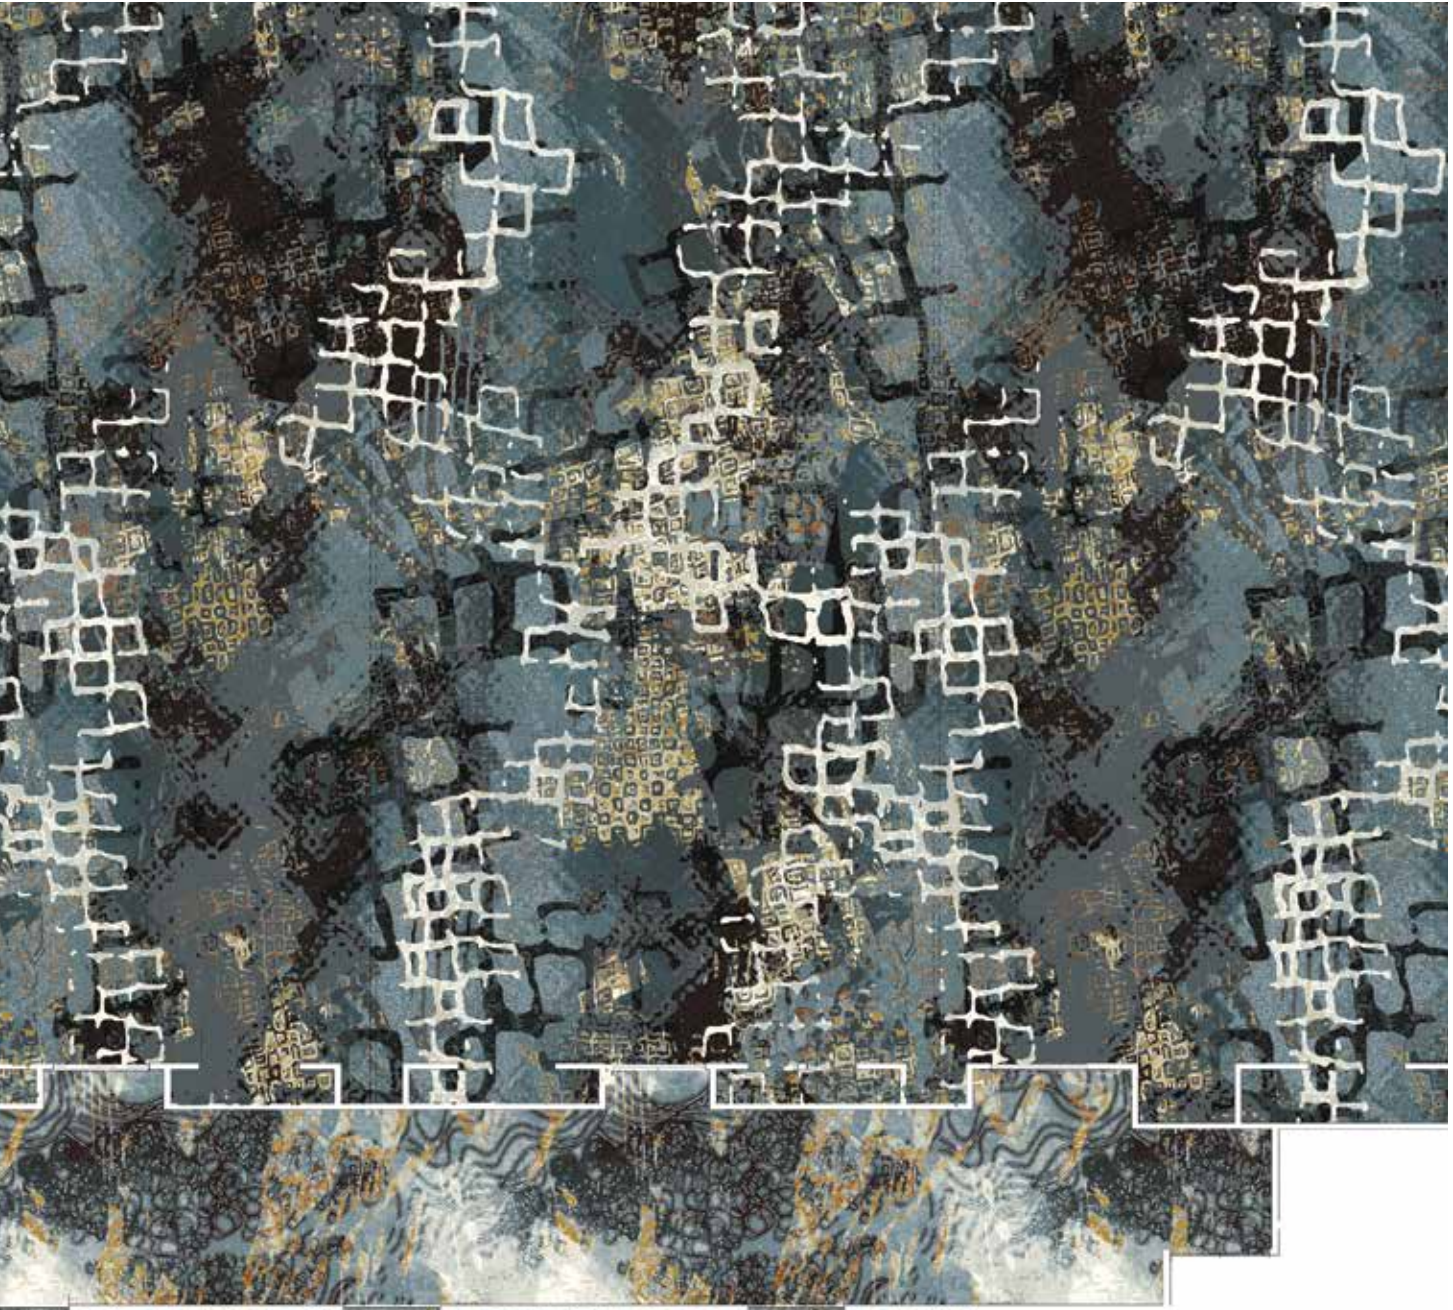

QW90988
24' x 30'
Spectrafit Broadloom, 48oz Definity

QW90963
12' x 16'
Broadloom, 48oz Definity
Available in 60oz - QTF90986

QW90984
12' x 12'
Broadloom, 48oz Definity