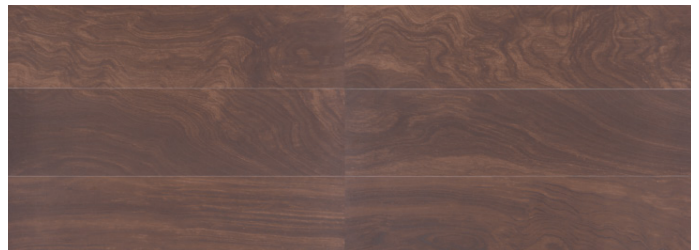

TORRINGTON PORCELAIN FLOOR

ANTIQUE CHATEAU
T811P-TY05

ANTIQUE AMARETTO
T811P-TY06

ANTIQUE CHARCOAL
T811P-TY07

BROWN MAGNOLIA
T811P-TY08

SPECIFICATIONS

- Available in 9" x 36" and 6" x 24" floor tile size, 6" x 24" bull nose
- V4 Random Variation

CASK OAK
T811P-TY02

WHISKEY OAK
T811P-TY03

NOIR OAK
T811P-TY04

SPECIFICATIONS

- Available in 9" x 36" and 6" x 24" floor tile size, 6" x 24" bull nose
- V4 Random Variation

FLOOR TILE

WALL TILE

BACKSPASHES/
COUNTERTOPS