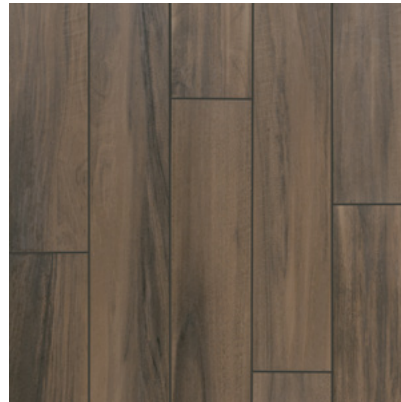

LAVIANA

GLAZED PORCELAIN TILE

Inspired by the unique grain, knots and rich color movement of exotic acacia wood species, Laviana glazed porcelain collection delivers incredible, authentic hardwood visuals. With a history of successful wood look offerings, Mohawk continues this trend in Laviana with strikingly realistic graphics created by the manufacturer's exclusive Reveal Imaging technology. Complete with a wire-brushed texture that perfectly emulates real wood along with pressed edges, Laviana is available in the following warm shades: Cinderwood, Sandlewood, Beachwood and Spicewood. Consumers can craft these sophisticated floors in a size package that features a pressed 6" x 36" tile and a 3" x 18" bullnose.

LAVIANA GLAZED PORCELAIN FLOOR TILE

CINDERWOOD
T828P-LL01

SANDLEWOOD
T828P-LL02

BEECHWOOD
T828P-LL03

SPICEWOOD
T828P-LL04

SPECIFICATIONS

- Available in 6" x 36" size
- 3" x 18" Bullnose
- Thickness 5/16"
- V4 Random