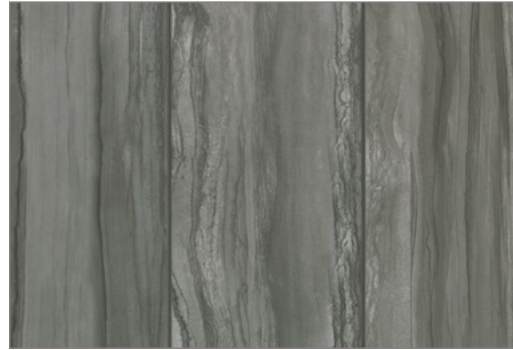

BOSWELL

PORCELAIN TILE

Homeowners everywhere are demanding long, linear tiles to create a modern flair; and our latest glazed porcelain collection is sure to be a major crowd pleaser. The Boswell Collection presents this popular look in stunning limestone visuals, enhanced with vein-cut graphics and linear movement and all complemented with a softer and cleaner finish. Mohawk's exclusive, state-of-the-art Reveal Imaging™ technology delivers vivid, intricate detail and unmatched color definition. Featuring an elegant color palette including: Arctic White, Smokey Grey, Navajo Beige and Cool Grey, Boswell captures the latest trends in the popular 12" x 24" size for maximum design potential.

MOHAWK
PORTICO COLLECTION

BOSWELL

MOHAWK
PORTICO COLLECTION

FEATURES AND BENEFITS OF BOSWELL

- Reveal Imaging™ technology for smooth graphic appearance
- DCOF ≥ 0.42
- 3" x 3" mounted sheet is sold with a quarter-turn "basket weave pattern."

BOSWELL PORCELAIN FLOOR

ARCTIC WHITE
T839P-BB14

SMOKEY GREY
T839P-BB15

NAVAJO BEIGE
T839P-BB16

COOL GREY
T839P-BB17

SPECIFICATIONS

- Available in 12" x 24" size
- Matte finish
- Reveal Imaging™
- V3 Moderate Variation