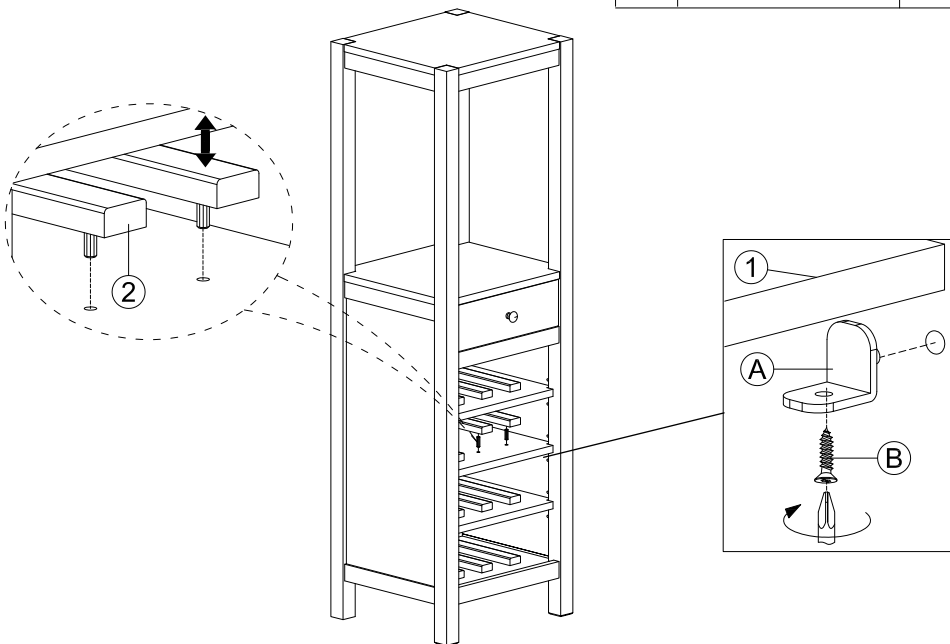

ASSEMBLY INSTRUCTION

ITEM NO: SS-CA-V1860-BCH-C

SS-CA-V1860-GRO-C

SS-CA-V1860-WMP-C

WINE CABINET-NANTUCKET CHERRY / OAK / MAPLE

Thank you for purchasing this quality product. Be sure to check all packing material carefully for small parts that may have come loose inside the carton during shipment. Identify and count all hardware and compare with the hardware list below. Keep all hardware out of reach of children.

Parts List		
#		QTY
1	Wood Shelf	3
2	Removable Wine Rack	9

Hardware List				
#			SIZE	QTY
A	Shelf Pin			12
B	Screw			12
C	Anti Tipping Kit			2

Anti-tip kit is included for use.
We recommend installing for safety reason.