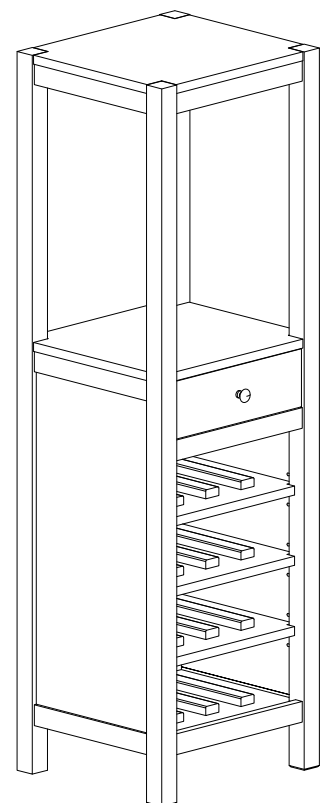

ASSEMBLY INSTRUCTION

ITEM NO: SS-CA-V1860-BCH-C

SS-CA-V1860-GRO-C

SS-CA-V1860-WMP-C

WINE CABINET-NANTUCKET CHERRY / OAK / MAPLE

Thank you for purchasing this quality product. Be sure to check all packing material carefully for small parts that may have come loose inside the carton during shipment. Identify and count all hardware and compare with the hardware list below. Keep all hardware out of reach of children.

Parts List		
#		QTY
1	Wood Shelf	3
2	Removable Wine Rack	9

Hardware List				
#			SIZE	QTY
A	Shelf Pin			12
B	Screw			12
C	Anti Tipping Kit			2

Anti-tip kit is included for use.
We recommend installing for safety reason.