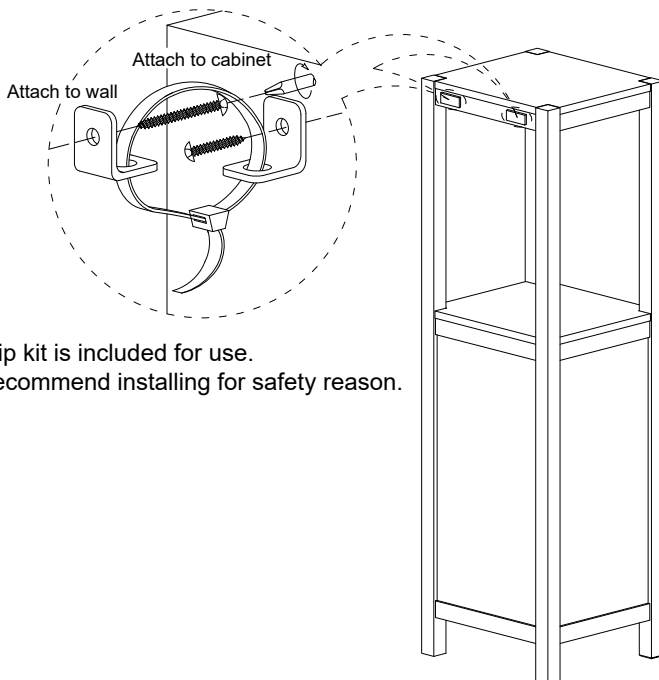

ASSEMBLY INSTRUCTION

ITEM NO: SS-CA-V1860-BCH-C

SS-CA-V1860-GRO-C

SS-CA-V1860-WMP-C

WINE CABINET-NANTUCKET CHERRY / OAK / MAPLE

Thank you for purchasing this quality product. Be sure to check all packing material carefully for small parts that may have come loose inside the carton during shipment. Identify and count all hardware and compare with the hardware list below. Keep all hardware out of reach of children.

Parts List		
#		QTY
1	Wood Shelf	3
2	Removable Wine Rack	9

Hardware List				
#			SIZE	QTY
A	Shelf Pin			12
B	Screw			12
C	Anti Tipping Kit			2

Anti-tip kit is included for use.
We recommend installing for safety reason.