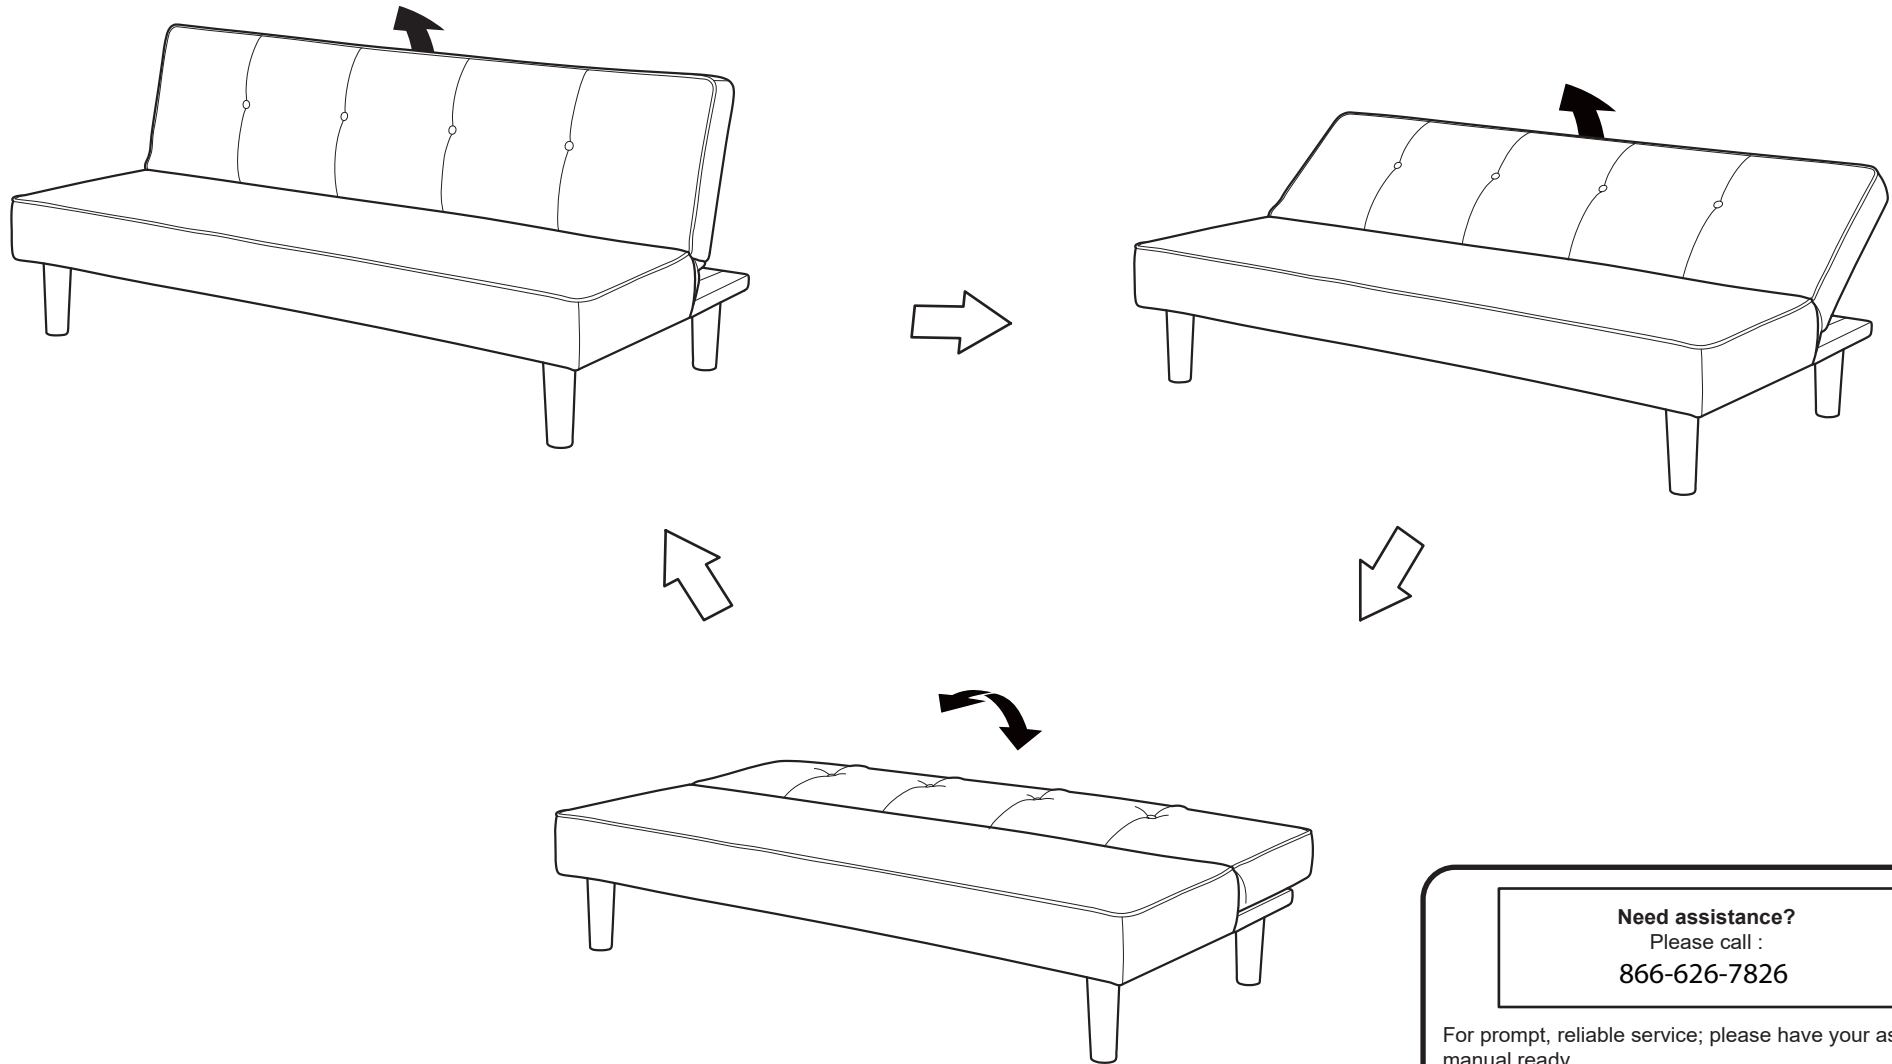

Dream Convertibles®

LORI

ASSEMBLY INSTRUCTIONS

WARNING

- This product has been designed for seating three (3) average adults. To prevent injury and damage to this unit, PROHIBIT jumping on it.
- This product is designed for home use and not intended for commercial use.
- Children under the age of 5, small infants and babies should not sleep alone on this product for safety reasons.
- Recommended # of people needed for handling: 2 (however it is always better to have an extra hand.)
- THIS INSTRUCTION BOOKLET CONTAINS **IMPORTANT** SAFETY INFORMATION. PLEASE READ AND KEEP FOR FUTURE REFERENCE.

PARTS

Sofa Body
QTY:1

Leg
QTY:4

M10 Washer
(Outer Dim. 45mm)
QTY:4

HARDWARE

Step 1 :

FUNCTIONS :

Need assistance?