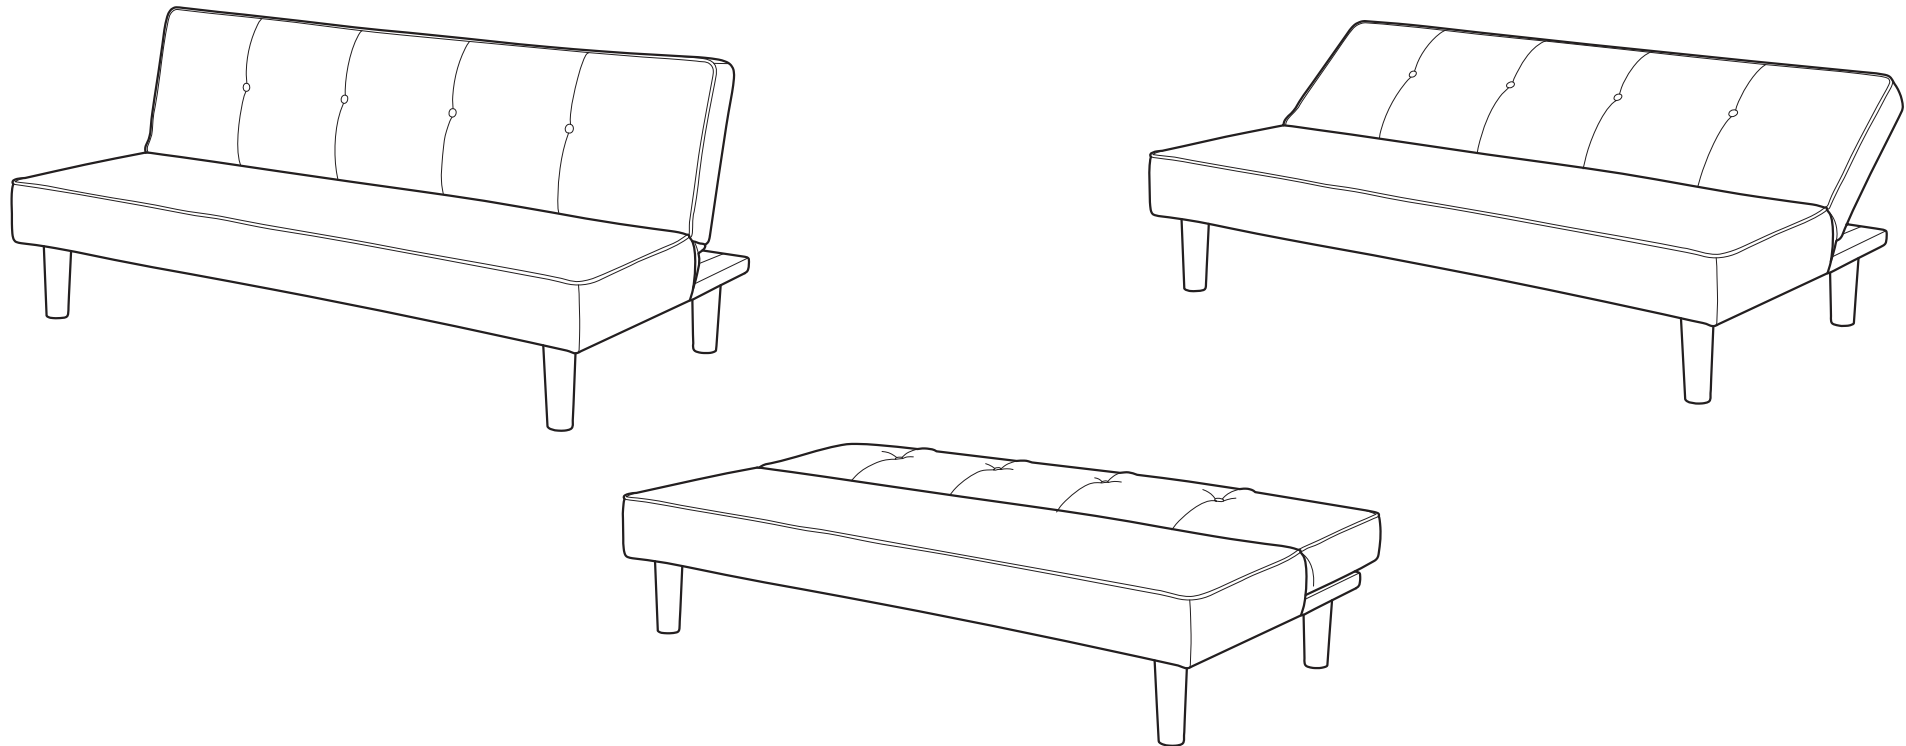

Dream Convertibles®

LORI

ASSEMBLY INSTRUCTIONS

WARNING

- This product has been designed for seating three (3) average adults. To prevent injury and damage to this unit, PROHIBIT jumping on it.
- This product is designed for home use and not intended for commercial use.
- Children under the age of 5, small infants and babies should not sleep alone on this product for safety reasons.
- Recommended # of people needed for handling: 2 (however it is always better to have an extra hand.)
- THIS INSTRUCTION BOOKLET CONTAINS **IMPORTANT** SAFETY INFORMATION. PLEASE READ AND KEEP FOR FUTURE REFERENCE.

PARTS

Sofa Body
QTY:1

Leg
QTY:4

M10 Washer
(Outer Dim. 45mm)
QTY:4

HARDWARE

Step 1 :

FUNCTIONS :

Need assistance?