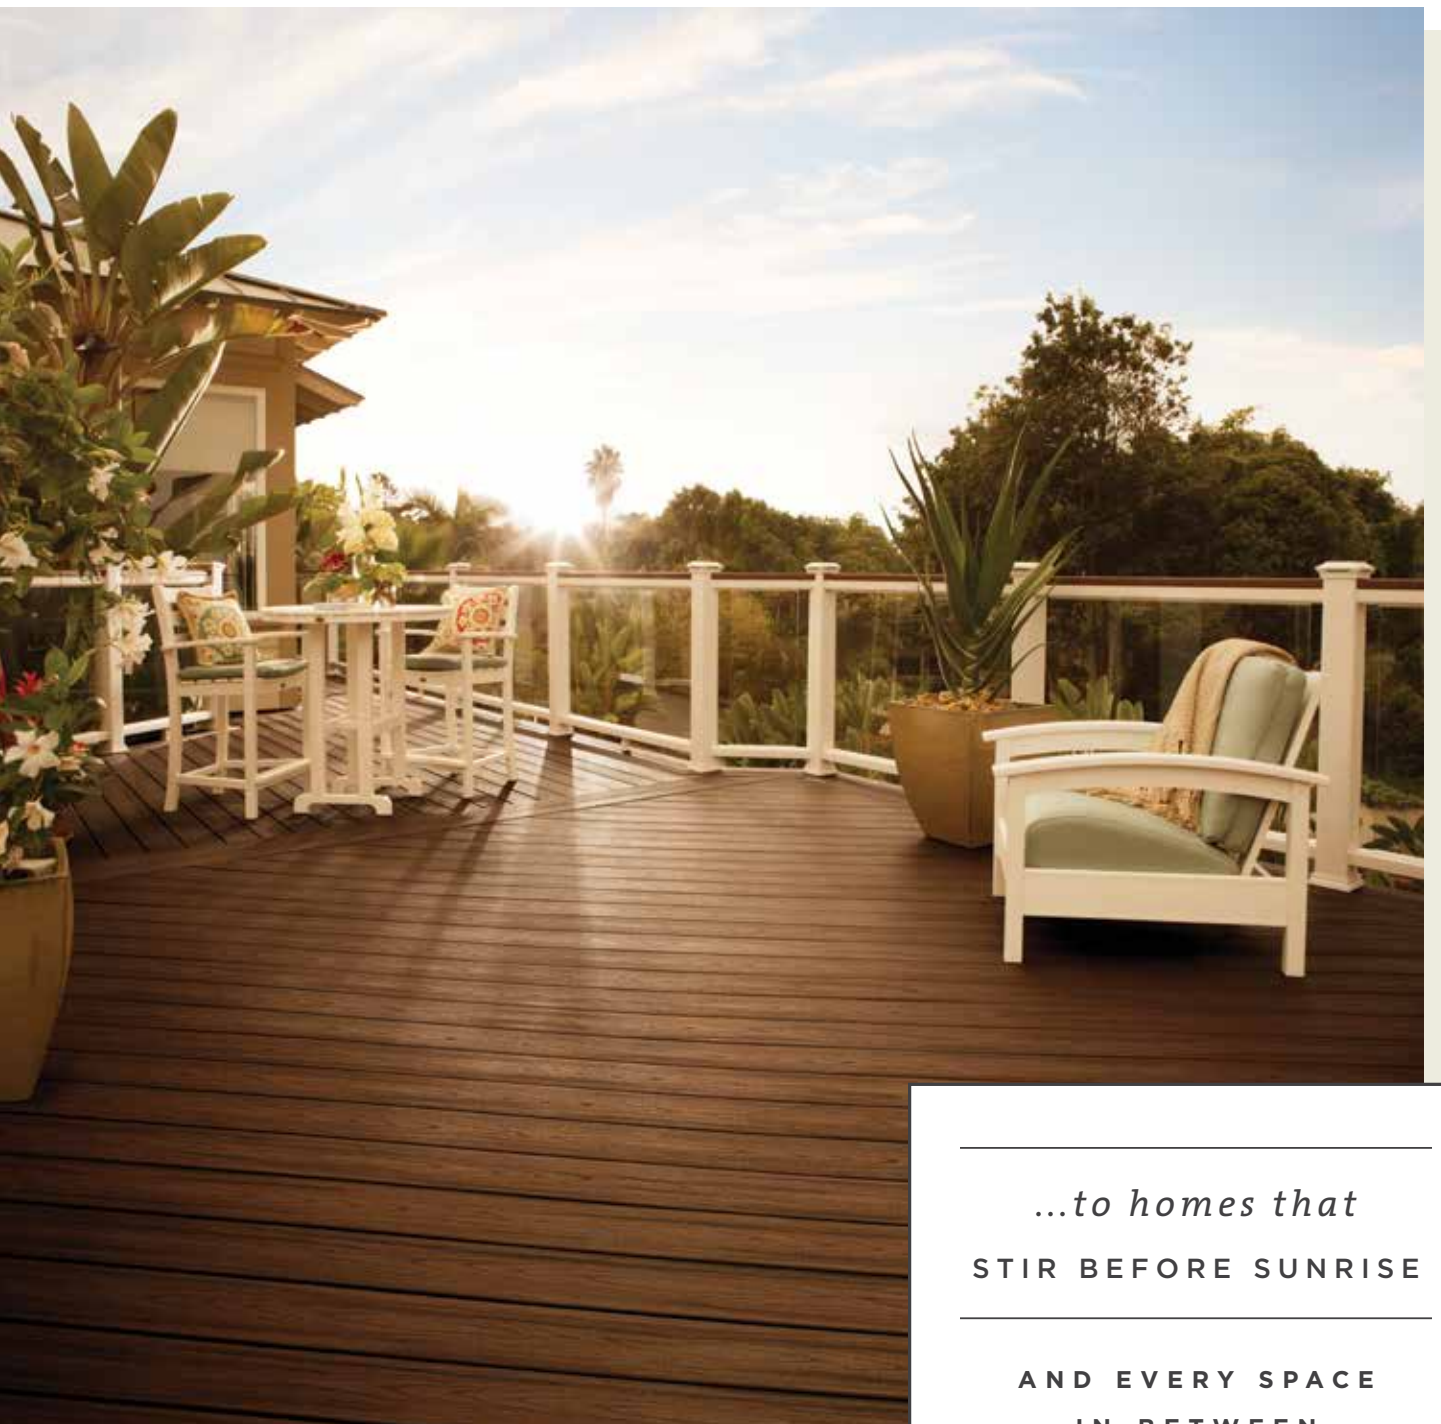

AT HOME WITH
a new deck

A photograph of a wooden deck overlooking a lake. The deck is made of dark brown wood and has a white railing with a wooden handrail. There are several potted plants with purple flowers on the deck. In the background, there is a large body of water, a grassy area, and a row of houses in the distance under a clear blue sky. The sun is shining brightly from the top left, creating a lens flare effect.

...to homes that
STIR BEFORE SUNRISE

AND EVERY SPACE
IN-BETWEEN

—
decking: Transcend in Lava Rock

railing: Transcend in Classic White with Lava Rock cocktail rail and glass panels

also featuring: Trex Outdoor Furniture and Trex Hideaway Hidden Fastening System