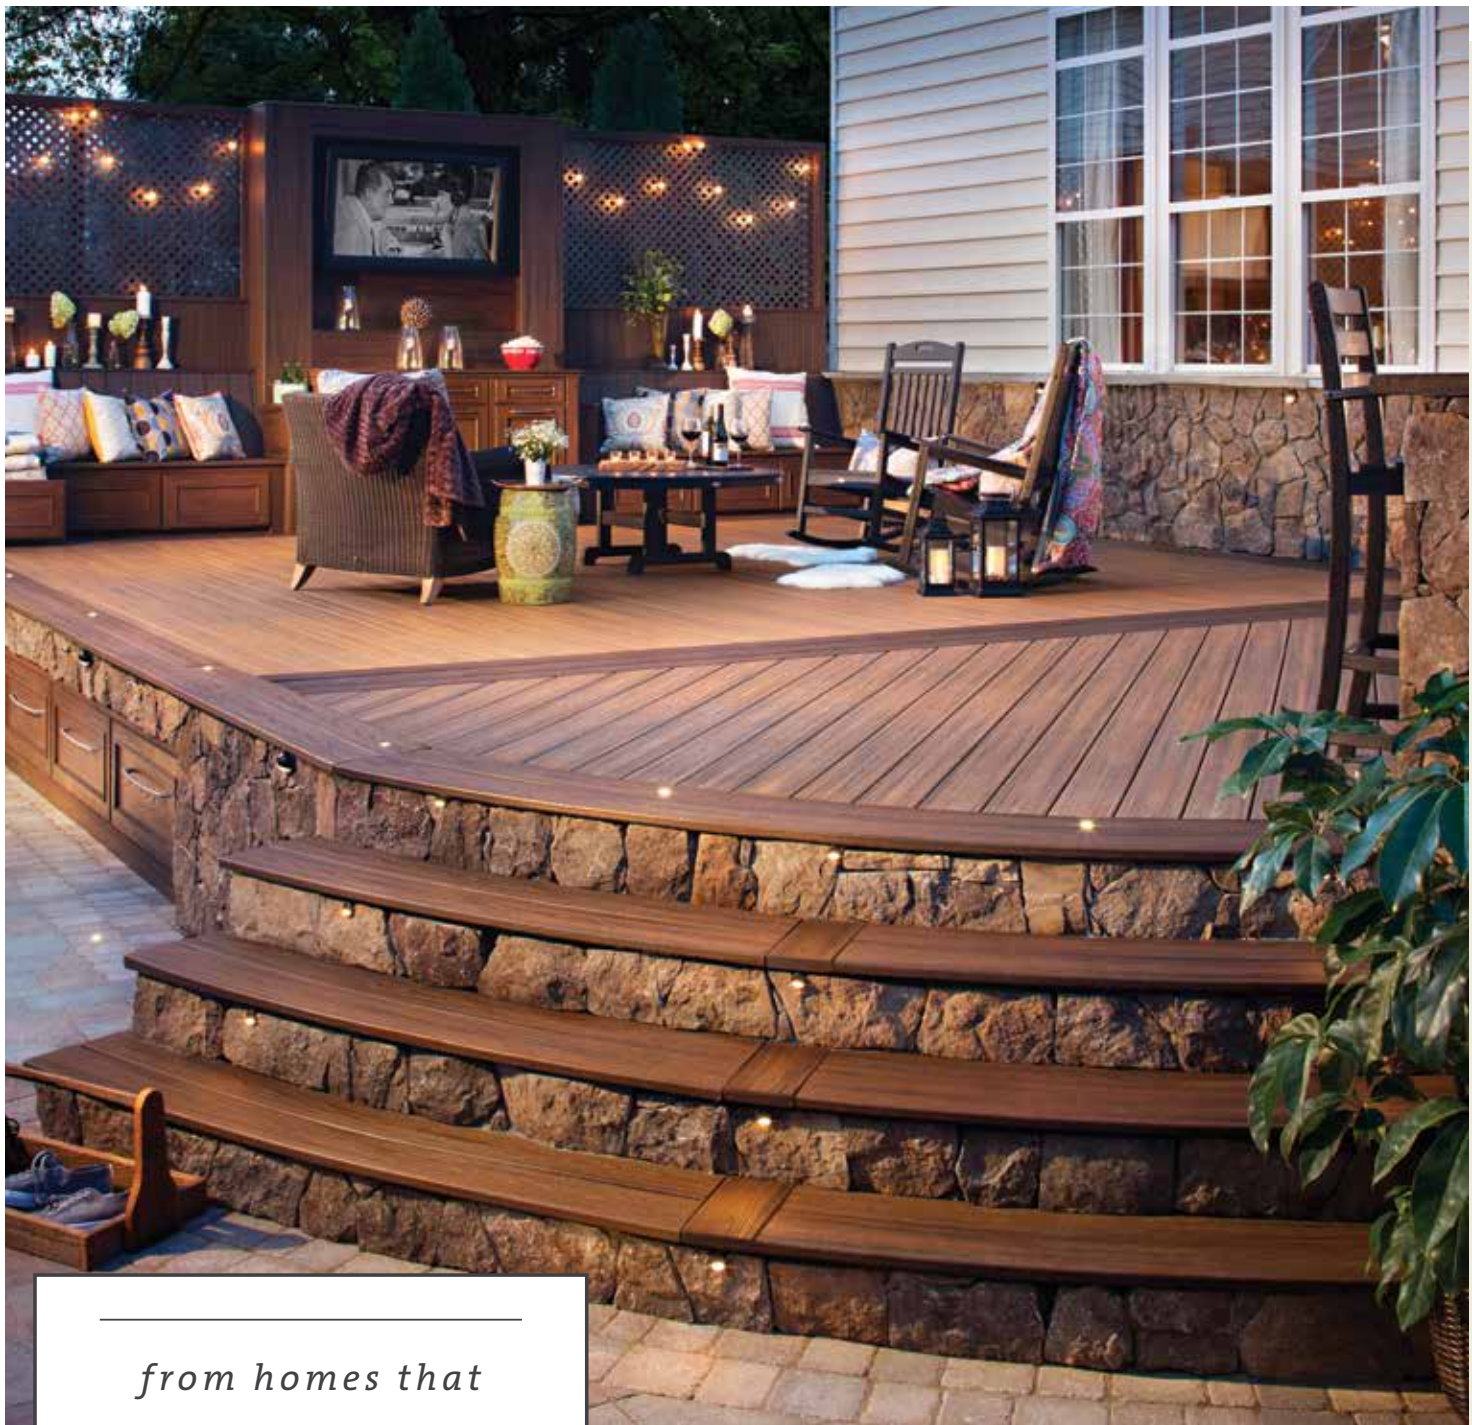

from homes that
LIGHT UP AT DUSK...

decking: Trex Transcend® in Havana Gold & Spiced Rum
also featuring: Trex® Outdoor Lighting™, Trex® Outdoor Furniture™,
Trex® Outdoor Kitchens™ (Cabinetry and Storage) and
Trex Hideaway® Hidden Fastening System