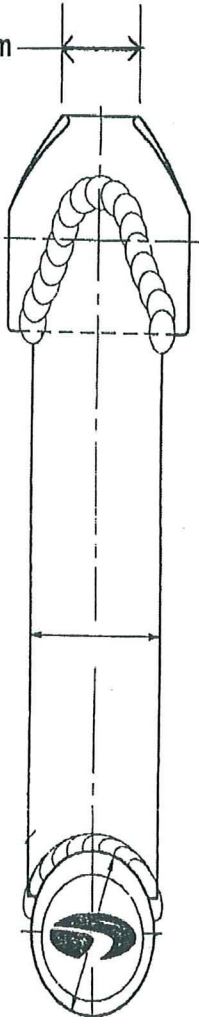

WASHINGTON D.C. – In cooperation with the U.S. Consumer Product Safety Commission (CPSC), Trek Bicycle Corporation is voluntarily recalling approximately 16,000 bicycle handlebar stems. Specifically, the Icon™ branded Havana™ and Bordeaux™ stems have experienced a small number of bolt failures due to possible over-tightening, or fatigue cycles. If the bolt breaks, the handlebars could detach from the bike and cause the rider/s to lose control, and possibly become injured.

All of the affected stems incorporate a ¾ inch, or 17-20mm, head design. Havana and Bordeaux stems that incorporate the 1¼ inch, or 30-35mm, head design are not affected (see drawings below).

Trek sold the stems approximately between June 1998 and May 1999. The stems were assembled on the 1999 Trek and Klein bicycle models listed below, and also sold as separate aftermarket products.

Bicycle Models Affected:

<u>DESCRIPTION</u>	<u>YEAR</u>
Trek Bicycles	
520	1999
2200	1999
2200T WSD	1999
2200T	1999
2300	1999
2300T	1999
2500	1999
2501	1999
5000	1999
5000T	1999
5200 PEAR WHITE	1999
5200 BLUE	1999
5200T PEAR WHITE	1999

5200T BLUE	1999
5500 BLACK	1999
5500 USPS	1999
Y FOIL 66	1999
Y FOIL 66T	1999
Y FOIL 77	1999

Klein Bicycles

QUANTUM T	1999
QUANTUM	1999
QUANTUM RACE	1999

3/4 inch or

17 - 20mm

Affected

1 1/4 inch or

30 - 35mm