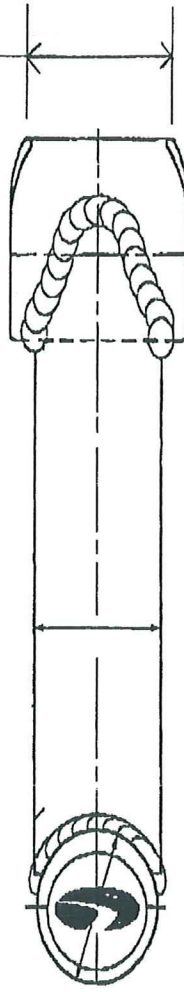

WASHINGTON D.C. – In cooperation with the U.S. Consumer Product Safety Commission (CPSC), Trek Bicycle Corporation is voluntarily recalling approximately 16,000 bicycle handlebar stems. Specifically, the Icon™ branded Havana™ and Bordeaux™ stems have experienced a small number of bolt failures due to possible over-tightening, or fatigue cycles. If the bolt breaks, the handlebars could detach from the bike and cause the rider/s to lose control, and possibly become injured.

All of the affected stems incorporate a ¾ inch, or 17-20mm, head design. Havana and Bordeaux stems that incorporate the 1¼ inch, or 30-35mm, head design are not affected (see drawings below).

Trek sold the stems approximately between June 1998 and May 1999. The stems were assembled on the 1999 Trek and Klein bicycle models listed below, and also sold as separate aftermarket products.

Bicycle Models Affected:

<u>DESCRIPTION</u>	<u>YEAR</u>
Trek Bicycles	
520	1999
2200	1999
2200T WSD	1999
2200T	1999
2300	1999
2300T	1999
2500	1999
2501	1999
5000	1999
5000T	1999
5200 PEAR WHITE	1999
5200 BLUE	1999
5200T PEAR WHITE	1999

5200T BLUE	1999
5500 BLACK	1999
5500 USPS	1999
Y FOIL 66	1999
Y FOIL 66T	1999
Y FOIL 77	1999

Klein Bicycles

QUANTUM T	1999
QUANTUM	1999
QUANTUM RACE	1999

3/4 inch or

17 - 20mm

Affected

1 1/4 inch or

30 - 35mm