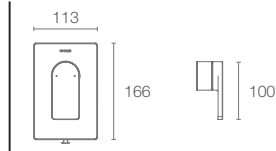

40mm recessed shower only trim in polished chrome

Must Order:
Trim only, for use with valve | K-880IN-CP