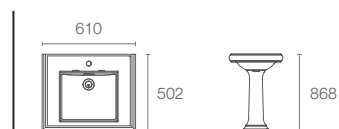

BRIVE PLUS™ | K-8700IN-1-0

Pedestal basin with single mixer hole in white

Brive Plus™ Pedestal | K-8705IN-0

Brive Plus™ basin with single mixer hole | K-8703IN-1WH-0

MEMOIRS® | K-2238T-1-0

Pedestal basin with classic design and single mixer hole in white