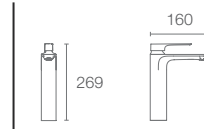

Single-control tall basin mixer without drain in vibrant rose gold

ALEO+™ | K-72328IN-4-RGD