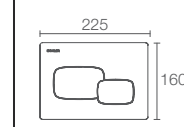

Face plate in polished chrome

PEBBLE™ | K-5413IN-P-CP