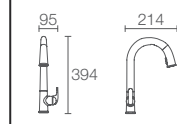

SENSATE™

K-72218T-B7-CP

Kitchen sink mixer with pull out spray and DockNetik™ magnetic docking system in polished chrome