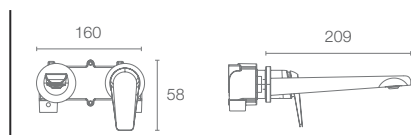

Must Order:

Trim only, for use with valve | K-882IN-CP

AVID™ | K-97488T-4-CP

Recessed shower only trim in polished chrome

Must Order:

Trim only, for use with valve | K-880IN-CP

AVID™ | K-97358IN-4ND-CP

Single handle wall-mount mixer without drain in polished chrome