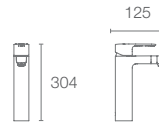

VIBRANT FRENCH GOLD

JULY™ | K-16027IN-4ND-AF

Single-control basin mixer with lever handle without drain in vibrant french gold

JULY™ | K-15238IN-4ND-AF

Single-control tall basin mixer without drain in vibrant french gold