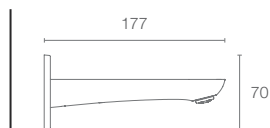

Bath spout without diverter in polished chrome