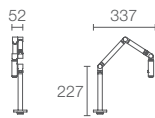

KARBON™ | K-6227-C11-CP

Articulating deck-mount kitchen mixer in polished chrome

Must Order:
G1/2" adapter required K-880095 (2 nos. per tap)