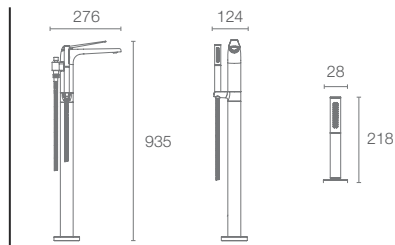

Must Order:
Mounting Base

K-97904T-NA