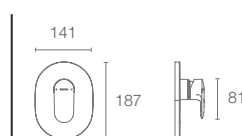

Must Order:

Trim only, for use with valve

| K-880IN-CP