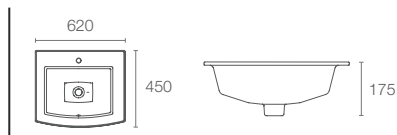

Undercounter basin in white

Recommended:
Bottle trap | K-75823IN-CP