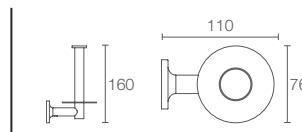

Toilet tissue holder in polished chrome

PURIST™ | K-14443-CP