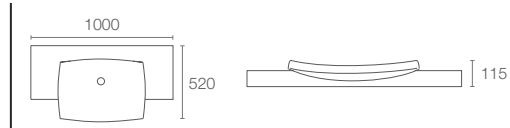

Vanity top with single mixer hole in white

TERRACE™ | K-EB1187-G1C