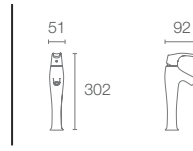

VIBRANT BRUSHED NICKEL

SYMBOL™ | K-19480IN-BN

Single-control basin mixer with drain in vibrant brushed nickel

SYMBOL™ | K-19774T-BN

Single-control tall basin mixer with drain in vibrant brushed nickel

SYMBOL™ | K-18471IN-4FP-BN