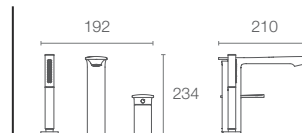

Recessed shower only trim in polished chrome

Must Order:
Trim only, for use with valve | K-880IN-CP

STANCE® | K-14774IN-4-CP

Deck-mount single-control bath filler with hand shower in polished chrome

* Please contact our technical representative for information on 'Must Order' list for all the above SKUs.