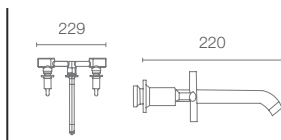

| K-882IN-CP

PURIST™ | K-7362IN-4FP-CP

Recessed shower only trim in polished chrome

Must Order:

Trim only, for use with valve

| K-880IN-CP

PURIST™ | K-14415IN-4ND-CP

Wall-mount basin mixer without drain in polished chrome