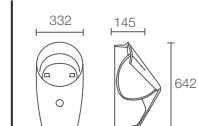

Bardon S.. mid-size urinal with rear inlet in white, K-4978IN-ER-0

**BARDON™
TOUCHLESS**

K-4915T-0

Touchless urinal with integrated sensor and rear inlet in white

PATIO™

K-18645T-Y-0

Urinal with rear inlet in white