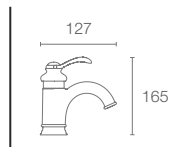

FAIRFAX™ | K-12183IN-ND-CP

Single-control tall basin mixer without drain in polished chrome