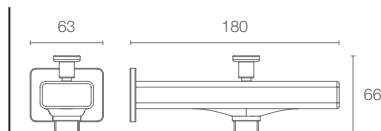

Bath spout with diverter in vibrant rose gold