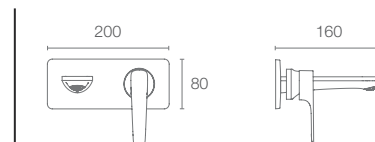

Wall-mount basin mixer trim in vibrant brushed bronze