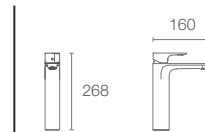

VIBRANT BRUSHED
BRONZE

ALEO™ | K-72275IN-4ND-BV

Single-control basin mixer without drain in vibrant brushed bronze

ALEO™ | K-72298IN-4ND-BV

Single-control tall basin mixer without drain in vibrant brushed bronze