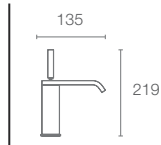

LOURE® | K-97908IN-4-CP

Single-control tall basin mixer with drain in polished chrome