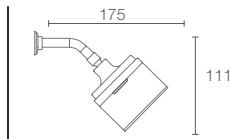

FINIAL™ | K-10282T-AK-BN

Single-function Katalyst™ showerhead in vibrant brushed nickel