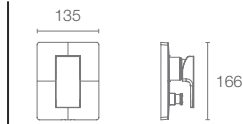

Must Order:

Trim only, for use with valve

K-882IN-CP