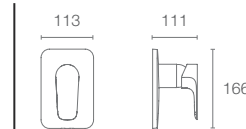

ALEO™ | K-72290IN-4-BV

Recessed bath and shower trim with diverter in vibrant brushed bronze

Must Order:

Trim only, for use with valve

| K-882IN-BV

ALEO™ | K-72291IN-4-BV

Recessed shower only trim in vibrant brushed bronze