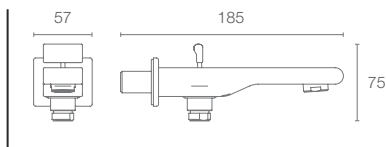

Wall-mount bath spout in vibrant brushed nickel