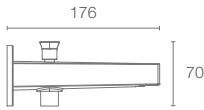

TAUT™

K-74027IN-4ND-CP

Single-control wall-mount mixer trim in polished chrome