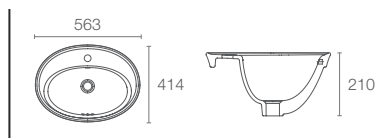

SELF-RIMMING

KOHLER® self-rimming basins with rimmed edges that can be placed directly over the countertop openings.

SERIF™ | K-2075IN-1-0

Self-rimming basin with single mixer hole in white

MEMOIRS™ | K-2241IN-1-0