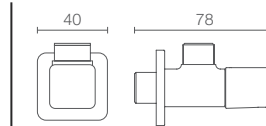

Angle valve in polished chrome