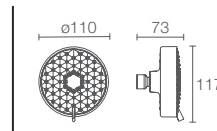

AWAKEN™ | K-72425IN-CP

Organic multi-mode showerhead with shower arm in polished chrome

AWAKEN™ | K-72419IN-CP

Geometric multi-mode showerhead with shower arm in polished chrome

GEOMETRIC™ | K-45429IN-CP

Showerhead with shower arm and escutcheon in polished chrome