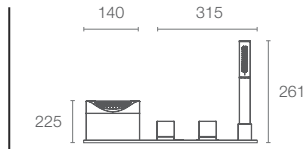

Deck-mount bath filler with hand shower in polished chrome

COMPOSED™ | K-73078T-4-CP