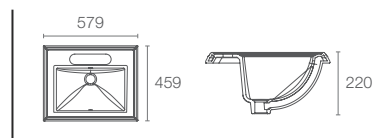

Self-rimming basin with single mixer hole in white