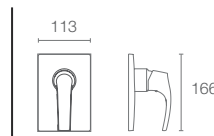

Recessed shower only trim in polished chrome