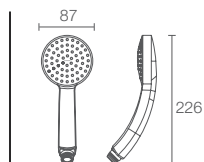

COMPLEMENTARY™ | K-16359IN-A-CP

Handshower with hose in polished chrome