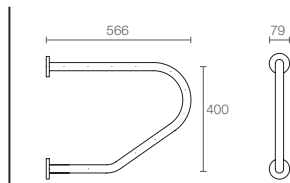

Cruz™ bath grip in polished chrome K-10701D-CP

GRAB BARS

GRAB BAR | K-5164T-ST

Safety handrail in stainless steel

GRAB BAR | K-5165T-ST

Safety handrail in stainless steel

GRAB BAR | K-5166T-ST

Safety handrail in stainless steel