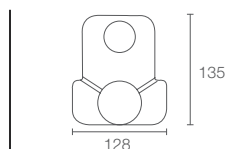

AUTOSENSE | K-20742IN-9FP-CP