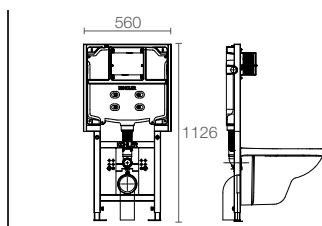

INSTAFIT+

K-77028IN-M-NA

In-wall tank with full frame and accessory box included (Mechanical Cistern)

INSTAFIT

K-77029IN-M-NA

In-wall tank with half frame and accessory box included (Mechanical Cistern)

RECOMMENDATION: Connector box (K-1355356) is for all in-wall tanks. Required for pan outlet connections.