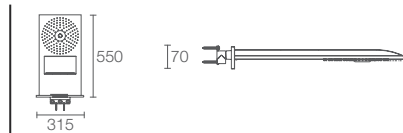

BEITOU™

The Beitou™ wall-mount showerhead includes three water experiences: Cascade, Rain and Laminar. All three experiences feature a choice of Warm White, Pale Orange or Blue Sky LED lights, which are activated by the movement of water.

BEITOU™ | K-72830T-L-CP

Wall-mount showerhead in polished chrome

LED Light Options

- Warm white (Standard)
- Pale orange (Customised)
- Blue sky (Customised)

* Please contact our technical representative for information on 'Must Order' list for all the above SKUs.
* Contact our marketing team for the availability of colour.