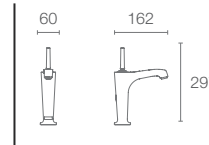

MARGAUX™ | K-7353IN-4FP-CP