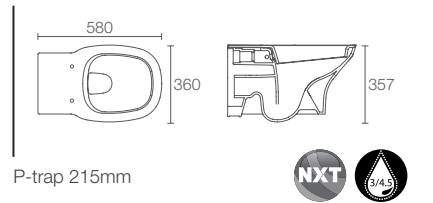

P-trap 215mm

Must Order:
Plastic outlet connector for wall-hung toilets
(K-1046327-S)

For wall-hung installation (choose any option)				
M12 Rack Bolt	Wall Bracket M12	Chair Bracket	Instafit+	Instafit
K-1213309-0 or K-1213309-1BLM-0	K-1224238-IN-0	K-1225108-0	K-77028IN-M-NA	K-77029IN-M-NA