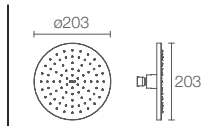

RAIN SHOWERHEAD™

K-73037T-CL-CP

203mm round Katalyst™ ultra thin rainhead in polished chrome

Must Order:
Wall/ceiling mount shower arm in polished chrome
(K-16346IN-CP / K-16347IN-CP / K-11623IN-CP)