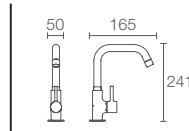

Single handle deck-mount cold-only kitchen tap in polished chrome

EOLIA™ | K-8623IN-CP