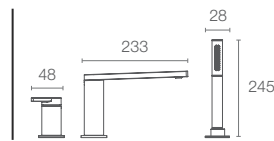

Deck-mount bath filler with hand shower in polished chrome

AVID™ | K-97360T-4-CP