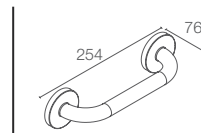

Bath grip in polished chrome