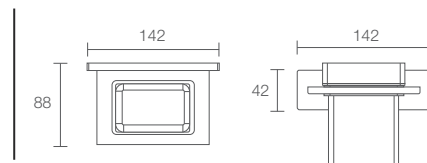

Square tumbler holder in polished chrome