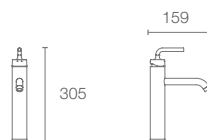

PURIST™ | K-10129A-B4-RGD

Single-control freestanding bath filler with handshower in vibrant rose gold