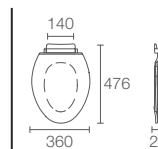

Walnut wooden elongated toilet seat