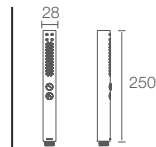

Must Order:

Handshower bracket in vibrant brushed nickel (K-9038T-BN)

Flexible hose in vibrant brushed nickel (K-831727-BN)

SHIFT+™

K-21336T-BN

Square multifunction handshower in vibrant brushed nickel

Must Order: