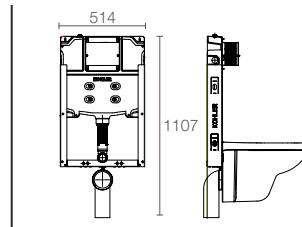

In-wall tank with half frame and accessory box included (Pneumatic Cistern)

RECOMMENDATION: Connector box (K-1355356) is for all in-wall tanks. Required for pan outlet connections.

Pneumatic flush valve