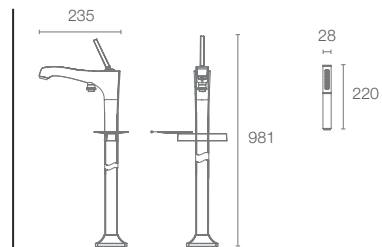

Must Order:
Mounting Base

| K-97905T-NA