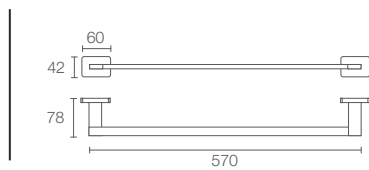

COMPLEMENTARY™ SQUARE

COMPLEMENTARY™ | K-25065IN-CP

Square towel bar in polished chrome

COMPLEMENTARY™ | K-25071IN-CP

Square toilet tissue holder with cover in polished chrome

COMPLEMENTARY™ | K-25070IN-CP