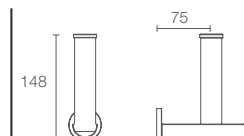

Vertical toilet paper holder in polished chrome

AVID™ | K-97499T-CP