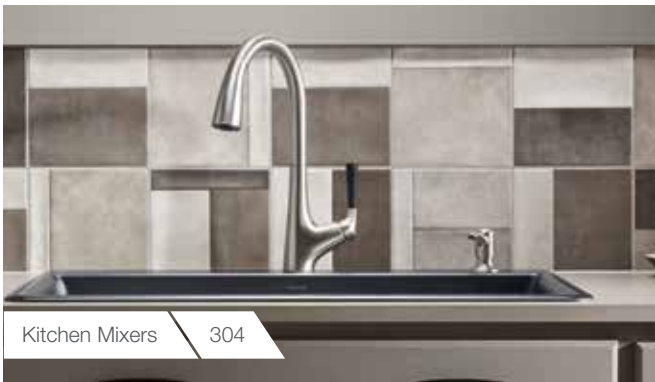

Kitchen Mixers 304

Commercial Products 314

TABLE OF CONTENTS

Artist Editions®	12
Suites	44
Toilets	56
Modern Life™	62
Wall-Hung Toilets	64
In-Wall Tanks	70
Face Plates	74
Intelligent Toilets	76
PureClean™	82
Health Sprays	86
Two-Piece Toilets	92
Basins	96
Vanity Top	98
Vessel	102
Semi-Recessed	114
Self-Rimming	114
Undercounter	116
Pedestal	118
Half-Pedestal	119
Wall-Mount	119
Bathroom Mirrors	120
Bathing Space	122
Bath	124
Whirlpools & Bubblemassage™	112
Floor-Mount Bath Fillers	134
Deck-Mount Bath Fillers	138
Trends	140
Taps & Mixers	170
Beitou™	178
Components™	180
Avid®	186
Composed™	190
Margaux™	198
Purist™	200
Fairfax™	208
Strayt™	210
Toobi™	212
Aleo+™	218
Aleo™	222
Pitch™	234
Taut™	235
Kumin™	236
Shower Space	238
Real Rain™	242
DTV+™	246
Manual Valves	252
Autosense	254
Anti Drip Technology	256
Katalyst™ and Racetrack Technology	257
Loure®	260
Beitou™	262
Rainheads	264
Showerheads	268
Additional Components	270
WaterTiles®	272
Handshowers	274
Handshower Components	280
Fittings	282
Fittings	282
Drains	286
Accessories	288
Kitchen Mixers	304
Commercial Products	314
Urinals	316
Urinal Sensors and Commercial Taps	318
Commercial Toilets	322
Grab Bars	324