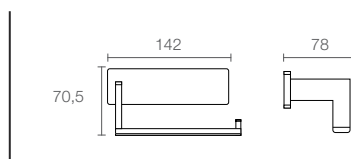

Square toilet tissue holder without cover in polished chrome

COMPLEMENTARY™ | K-25074IN-CP