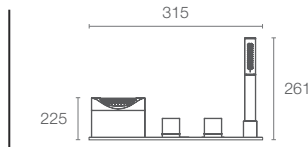

Deck-mount bath filler in polished chrome with hand shower

BEITOU™ | K-99876IN-4ND-CP