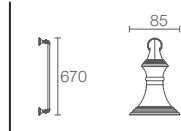

Toilet tissue holder in polished chrome

PURIST™ | K-14443-CP

Robe hook in polished chrome

DEVONSHIRE®

DEVONSHIRE® | K-10551-CP

Towel bar in polished chrome

DEVONSHIRE® | K-10554-CP

Toilet tissue holder in polished chrome