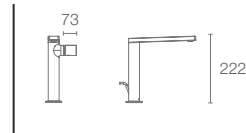

Single-control side handle tall basin mixer with drain in vibrant french gold

COMPOSED™ | K-73158T-4-AF