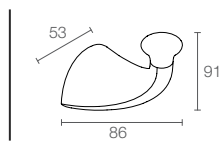

Robe hook in vibrant brushed nickel

MISTOS™ | K-37057T-BN