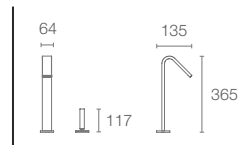

LOURE® | K-14602IN-4-CP