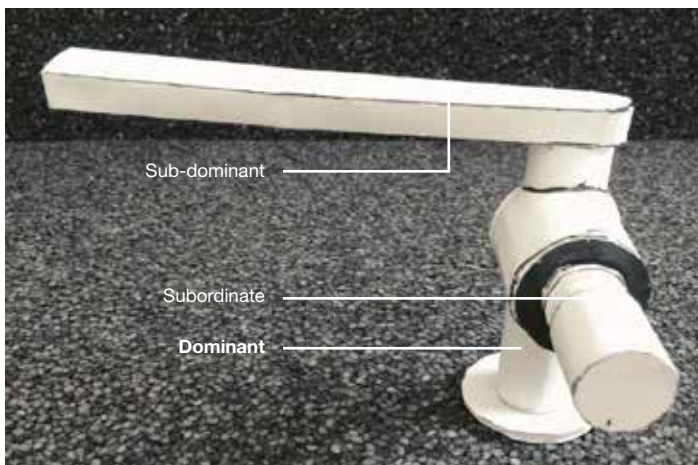

COMPOSED™

Art is the elimination of the unnecessary

PABLO PICASSO

Diversity within interior design delights and inspires designers at KOHLER®. Communications and social media streams now fuel experimentation, the leading edge dancing forward constantly. Against this fluid backdrop, creating new product demands clarity of purpose and a refusal to compromise.

Resonant within our observations was the repeated role of the best of the best, those seemingly timeless pieces that find purpose in many interiors. They are frequently simple, always highly resolved and truthful to their intent.

This mindset led us to explore the meaning of a minimalist masterpiece in modern times with the intent that when honestly formed, it could play a wide variety of roles within the flux of interior expression in modern bathroom architecture.

Inspiration for Composed™ finally came from Rowena Reed Kostellow, a professor at Brooklyn's famed Pratt Institute between 1939 and 1988. Kostellow showed generations of artists and designers how to transform precisely defined basic shapes into visual poems that elicit an emotional response. The single-handle mixer led our exploration. Often the most difficult piece to design, with our self-imposed goal, it would set the standard for the Composed™ range. Its elements were repeatedly refined and reduced, seeking to achieve poise

and purpose from the most compact circular and rectilinear forms. A side-mounted control was introduced to strictly maintain the visual balance, whilst providing sensitive fingertip adjustment. Joystick and widespread models carry more conventional handles but have the same disciplined attention to detail.

Composed™ is obsessively so. The intent is to delight in detail whatever its role within the interior.