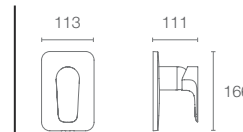

Must Order:
Trim only, for use with valve | K-880IN-CP