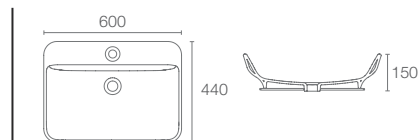

Vessel with single mixer hole in white

Recommended:
Bottle trap | K-75823IN-CP