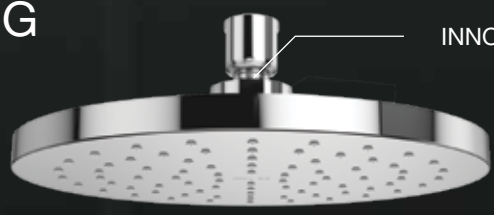

ANTI DRIP TECHNOLOGY

The new self levelling ball joint reduces water dripping from the showerhead when closed by 80%.

Number of nozzles increased by 60%

ZERO DRIPPING

INNOVATIVE SELF LEVEL BALL JOINT DESIGN