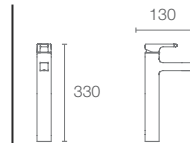

SINGULIER™

With its stylish and contemporary design, Singulier™ mixers are the epitome of modern sophistication.

SINGULIER™

K-10860IN-4ND-CP
with drain

K-10860IN-4ND-CP
without drain

Single-control basin mixer in polished chrome

SINGULIER™

K-10879IN-4FP-CP

Recessed bath and shower trim with diverter
in polished chrome

Must Order:

Trim only, for use with valve

| K-882IN-CP

SINGULIER™

K-10861IN-4ND-CP

Single-control tall basin mixer without
drain in polished chrome

SINGULIER™

K-10880IN-4FP-CP

Recessed shower only trim in polished
chrome

Must Order:

Trim only, for use with valve

| K-880IN-CP

SINGULIER™

K-5681IN-4ND-CP

Wall-mount basin mixer trim in polished
chrome

Must Order:

Trim only, for use with valve

| K-5679IN-CP

SINGULIER™

K-8160IN-CP
with diverter

K-8161IN-CP
without diverter

Bath spout in polished chrome

* Please contact our technical representative for information on 'Must Order' list for all the above SKUs.