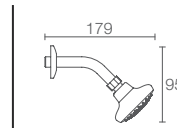

* Please contact our technical representative for information on 'Must Order' list for all the above SKUs.