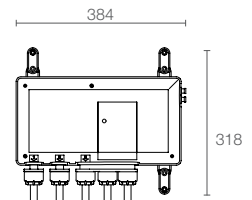

Three-Outlet Digital Interface in Black (K-558-7) or Satin Chrome (K-558-1CP)

Digital Interface Mounting Bracket K-559-CP

DTV Three-Port Digital Thermostatic Valve K-557D-K-NA