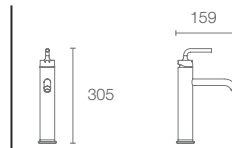

Single-control tall basin mixer without drain in polished chrome

PURIST™ | K-7356IN-4FP-CP