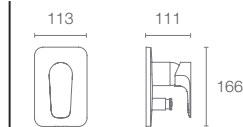

Recessed bath and shower trim with diverter in vibrant rose gold

Must Order:
Trim only, for use with valve | K-882IN-RGD

ALEO™ | K-72291IN-4-RGD

Recessed shower only trim in vibrant rose gold

Must Order:
Trim only, for use with valve | K-880IN-RGD