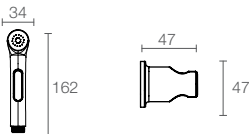

K-97258IN-BV

Health spray with hose and fixed wall bracket in vibrant brushed bronze

**COMPLEMENTARY™
BASIC**