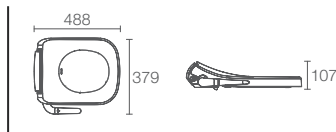

PURECLEAN™ | K-8195IN-0

Manual bidet seat (Round)

Toilets including PureClean™ seat:

- Ove™ wall-hung toilet including PureClean™ seat | K-99994IN-0

PURECLEAN™ | K-8196IN-0

Manual bidet seat (Square)

Toilets including PureClean™ seat: