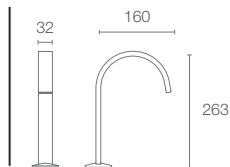

Ribbon spout in polished chrome

COMPONENTS™ | K-77967T-CP