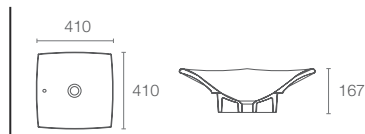

Vessel without mixer hole in white

REVE™ | K-4819K-00