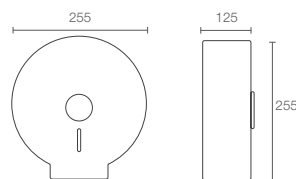

Jumbo toilet paper holder in stainless steel

SHOWER BASKET | K-1896T-S