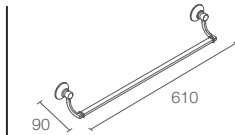

BANCROFT® | K-11411-BV

610mm Towel bar in vibrant brushed bronze

BANCROFT® | K-11416-BV

Towel ring in vibrant brushed bronze

BANCROFT® | K-11415-BV

Tissue paper holder in vibrant brushed bronze

BANCROFT® | K-11414-BV