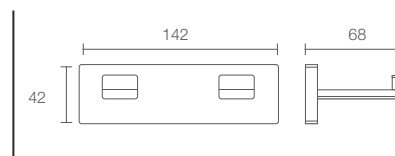

COMPLEMENTARY™ | K-25073IN-CP

Square double robe hook in polished chrome