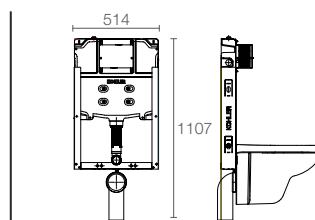

INSTAFIT+

K-77028IN-M-NA

In-wall tank with full frame and accessory box included (Mechanical Cistern)

INSTAFIT

K-77029IN-M-NA

In-wall tank with half frame and accessory box included (Mechanical Cistern)

RECOMMENDATION: Connector box (K-1355356) is for all in-wall tanks. Required for pan outlet connections.