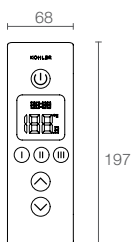

Three-Outlet Digital Interface in Black (K-558-7) or Satin Chrome (K-558-1CP)

Digital Interface Mounting Bracket K-559-CP

DTV Three-Port Digital Thermostatic Valve K-557D-K-NA