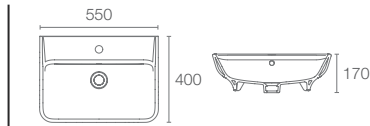

PANACHE™ | K-17156K-00

Basin with single mixer hole in white

STRUKTURA™ | GH112K-00

Basin with single mixer hole in white

STRUKTURA™ | GE112K-00

Basin with single mixer hole in white

HALF-PEDESTAL BASINS

BRIVE PLUS™ | K-96050IN-0