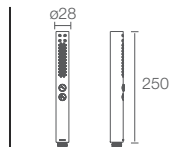

Square multifunction handshower in vibrant french gold

Must Order:

Handshower bracket in vibrant french gold (K-9040T-ZZ-AF)

Flexible hose in vibrant french gold (K-831727-AF)

SHIFT+™

K-21335T-BN

Round multifunction handshower in vibrant brushed nickel