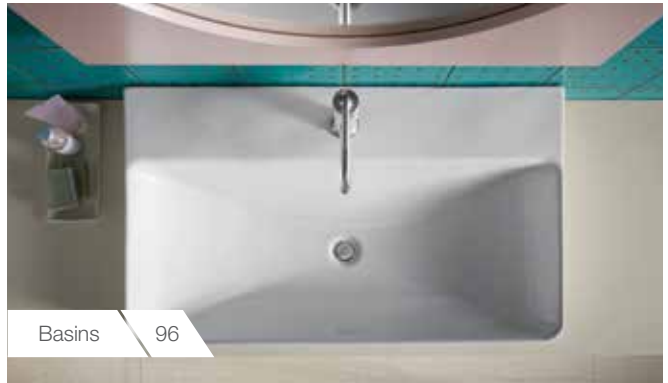

The Maslow Time Square, Pretoria, South Africa

Suites 44

Toilets and Bidets 56

Basins 96

Bathing Space 122

Taps & Mixers 170

Showering Space 238

Fittings and Accessories 282