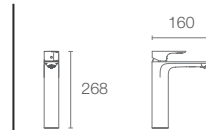

ALEO™ | K-72290IN-4-RGD

Recessed bath and shower trim with diverter in vibrant rose gold