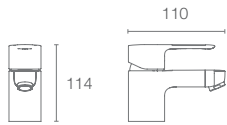

Single-control basin mixer with lever handle without drain in vibrant french gold

JULY™ | K-15238IN-4ND-AF