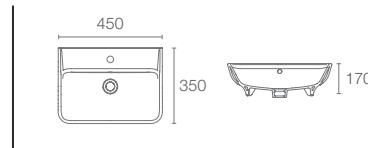

Basin with single mixer hole in white

STRUKTURA™ | GE112K-00