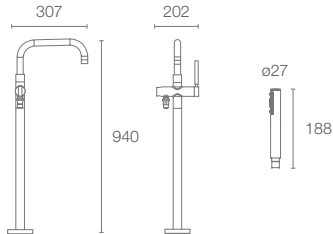

Purist™ Single-control freestanding bath filler in vibrant rose gold K-10129A-B4-RGD

PURIST™ | K-10129A-B4-RGD

Single-control free-standing bath filler in vibrant rose gold

Must Order:
Mounting Base

| K-97905T-NA