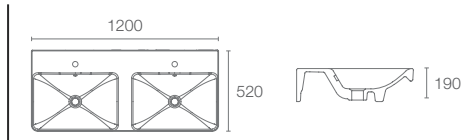

1000mm base unit with one drawer in glossy white

Forefront- vanity top with single mixer hole in white K-2749T-1-0

FOREFRONT™ | K-2748T-1-0

Vanity basin with double bowl in white

FOREFRONT™ | K-2749T-1-0

Vanity top with single mixer hole in white