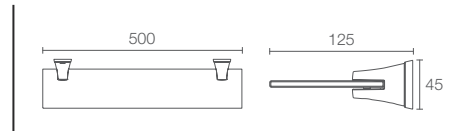

Glass shelf in polished chrome