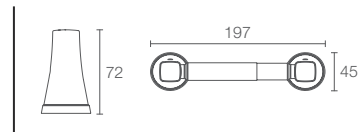

Glass shelf in polished chrome

COMPLEMENTARY™ | K-5633IN-CP

Toilet tissue holder with cover in polished chrome

COMPLEMENTARY™ | K-5632IN-CP

Toilet tissue holder without cover in polished chrome

COMPLEMENTARY™ | K-5631IN-CP