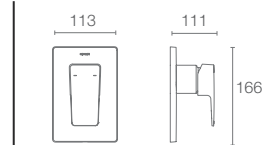

Must Order:

Trim only, for use with valve

K-880IN-CP