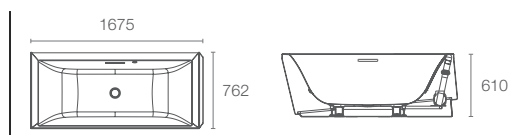

ESCALE™ | K-11344T-0