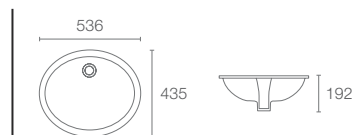

Large undercounter basin in white

Memoirs® pedestal basin with single mixer hole in white K-2238T-1-0

PEDESTAL BASINS

KOHLER® pedestal basins feature a basin that is positioned at a comfortable standing height and rests on a pedestal base. These basins offer a clean, distinctive look that can help give a small space a more open feel.