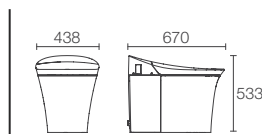

Floor-mount intelligent toilet with integrated bidet

S-Trap 305mm