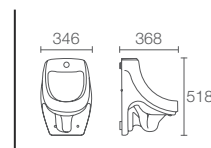

Washdown urinal with rear inlet in white