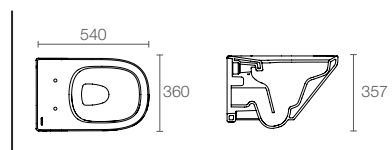

MODERNLIFE™

K-77142IN-SS-0

Wall-hung toilet with Quiet-Close™ slim seat cover UF in white