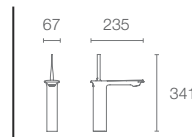

STANCE® | K-9106IN-4ND-CP

Wall-mount basin mixer in polished chrome