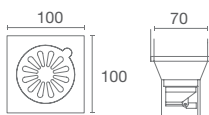

Floor drain also available in:

Floor drain in vibrant rose gold | K-7275IN-RGD

RGD

Floor drain in vibrant brushed bronze | K-7275IN-BV

BV

Floor drain in vibrant brushed nickel | K-7275IN-BN

BN