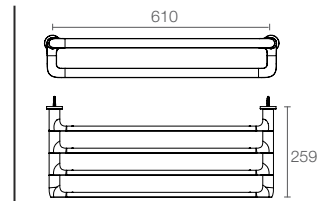

Square single robe hook in polished chrome

Avid™ 457mm towel bar in polished chrome K-97494T-CP

AVID™ | K-97497T-CP

Hotelier towel shelf in polished chrome

AVID™ | K-97496T-CP

Double towel shelf in polished chrome