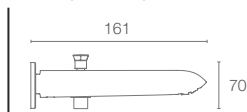

Recessed shower only trim in polished chrome

Must Order:

Trim only, for use with valve

| K-880IN-CP

KUMIN™

K-99468IN-CP
with diverter

K-99467IN-CP
without diverter

Bath spout in polished chrome