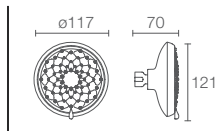

AWAKEN™ | K-72425IN-CP

Organic multi-mode showerhead with shower arm in polished chrome

AWAKEN™ | K-72419IN-CP

Geometric multi-mode showerhead with shower arm in polished chrome

GEOMETRIC™ | K-45429IN-CP

Showerhead with shower arm and escutcheon in polished chrome