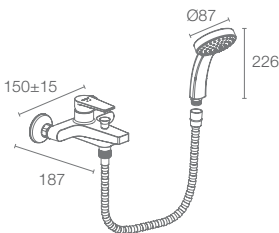

* Please contact our technical representative for information on 'Must Order' list for all the above SKUs.