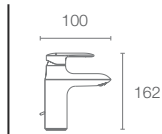

KUMIN™

K-99448IN-4-CP
with drain

K-99448IN-4ND-CP
without drain

Single-control tall basin mixer in polished chrome