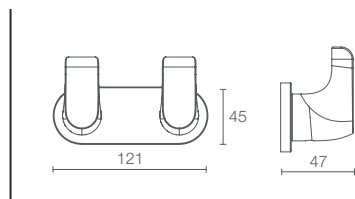

Double robe hook in polished chrome