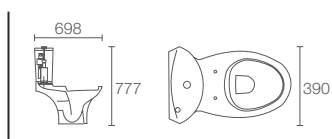

Must Order:
For K-8711IN-S-0: 180mm P-Trap connector (K-1036901)
For K-8753IN-S-0: Rubber spud outlet (K-1060831)