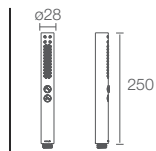

SHIFT+™ | K-21335T-RGD

Round multifunction handshower in vibrant rose gold

Must Order:
 Handshower bracket in vibrant rose gold (K-9040T-RGD)
 Flexible hose in vibrant rose gold (K-831727-RGD)

SHIFT+™ | K-21336T-RGD