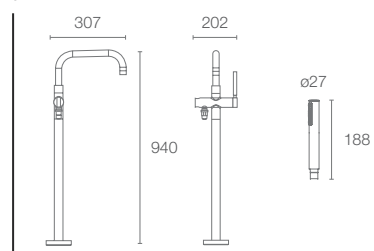

| K-97904T-NA

PURIST™

K-10129T-B4-CP

Single-control free-standing bath filler in polished chrome

Must Order:
Mounting Base

| K-97905T-NA

* Please contact our technical representative for information on 'Must Order' list for all the above SKUs.