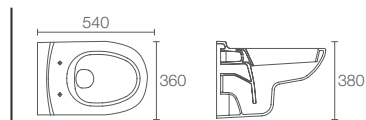

P-trap 205mm

Must Order:
Plastic outlet connector for wall-hung
toilets (K-1046327-S)

ODEON™ | K-8752IN-S-0

Wall-hung toilet with Quiet-Close™ seat cover in white

P-trap 225mm

Must Order:
Plastic outlet connector (K-1046327-S)