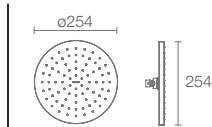

254mm round Katalyst™ rain showerhead in vibrant brushed nickel  

Must Order:
Wall/ceiling mount shower arm in vibrant brushed nickel (K-16346IN-BN)

RAIN SHOWERHEAD™

K-73039T-CL-CP

254mm round Katalyst™ ultra thin rain head in polished chrome