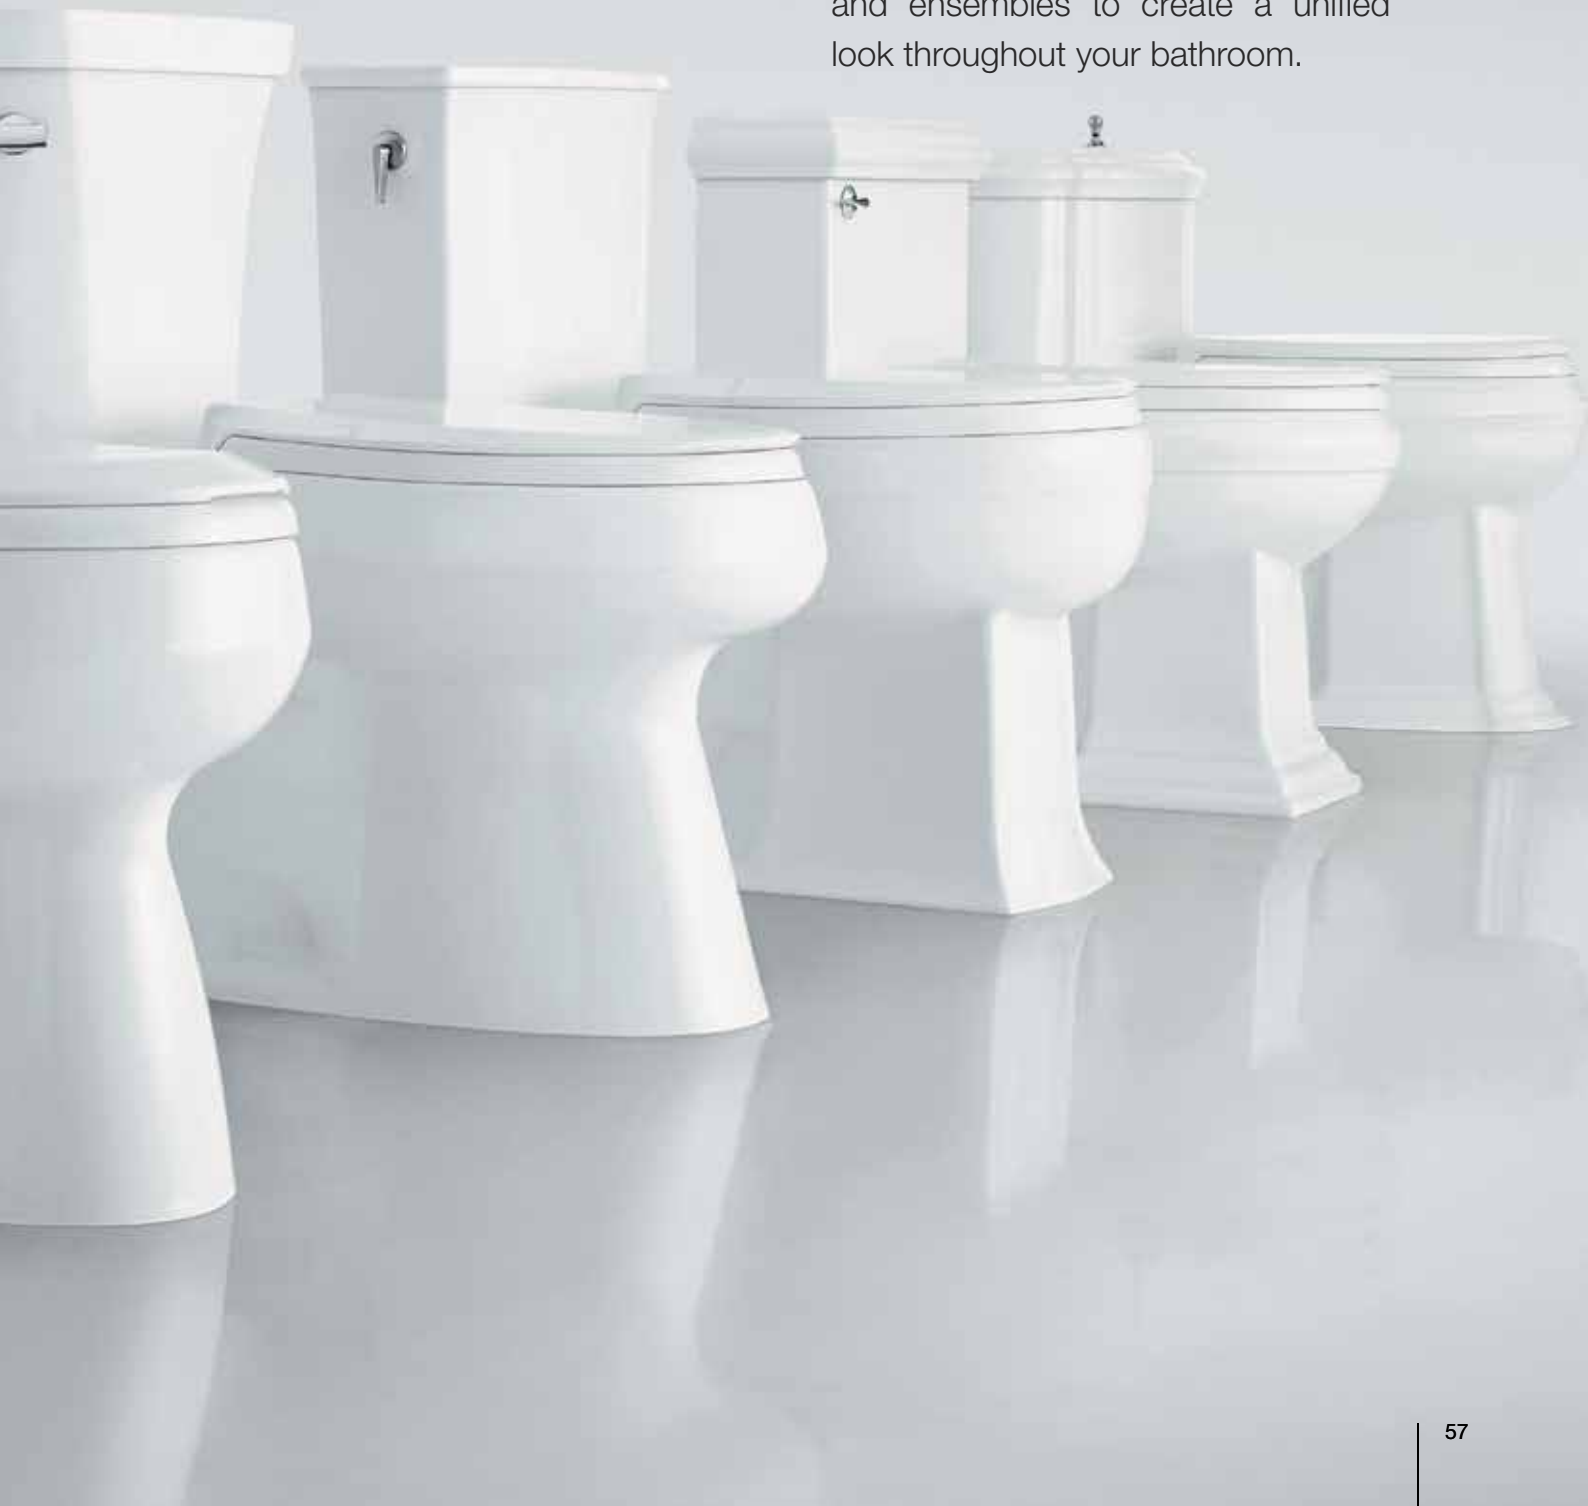

Toilets

KOHLER® toilets offer a variety of performance-driven flushing systems that are engineered to meet your particular needs. Whether your needs are based on extraordinary flushing power or complete, quiet performance with added comfort, Kohler toilets provide the perfect solution. Select models integrate with Kohler suites and ensembles to create a unified look throughout your bathroom.