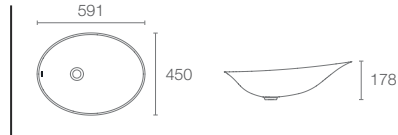

VEIL™ | K-77171IN-0

Vessel without mixer hole in white

FOREFRONT™ | K-2660-1-7

Vessel with single mixer hole in black