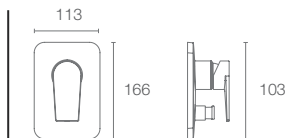

Must Order:
Trim only, for use with valve | K-882IN-CP

Recessed shower only trim in polished chrome