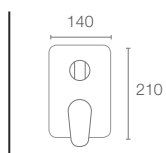

Bath and shower trim for aqua turbo 360 in polished chrome

Must Order:
Trim only, for use with valve | K-99924IN-CP