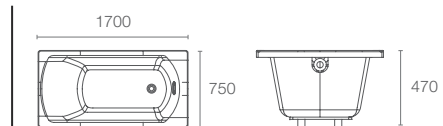

HOURGLASS™ | K-1404T-K-0

Acrylic whirlpool

Must Order:
Drain in polished chrome finish | K-17295T-CP

EVOK™ | K-18344T-G-0

Freestanding acrylic bubble massage bathtub

OVE™ | K-1709T-K1P-0

Drop-in acrylic whirlpool bathtub with orange pillow