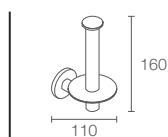

STILLNESS® | K-14397T-RGD

Hotelier towel shelf in vibrant rose gold

STILLNESS® | K-14456T-RGD

Towel ring in vibrant rose gold

STILLNESS® | K-14459T-RGD

Vertical tissue paper holder in vibrant rose gold

STILLNESS® | K-14451T-RGD