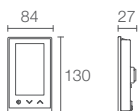

DTV+™
System Controller
Module and
Power Supply
K-99695-NA