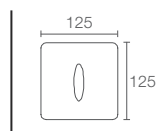

Urinal sensor in polished chrome
(AC Version)

PATIO™ | K-8791T-C01-CP