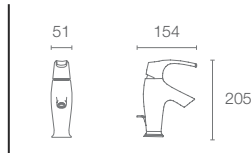

SYMBOL™ | K-19774T-BN

Single-control tall basin mixer with drain in vibrant brushed nickel