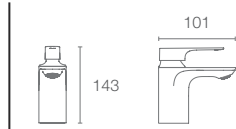

Single-control basin mixer without drain in vibrant rose gold

ALEO+™ | K-72337IN-4ND-RGD