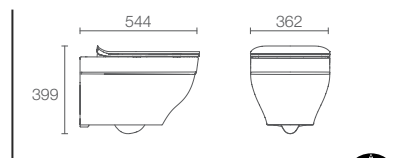

OVE™ | K-17647IN-S-0

Wall-hung toilet with Quiet-Close™ seat cover in white

P-trap 225mm 

Must Order:
Plastic outlet connector for wall-hung toilets (K-1046327-S)

TRACE™ | K-20217IN-S-0

Wall-hung toilet with Quiet-Close™ slim seat cover UF in white