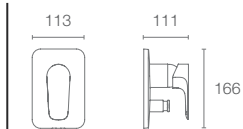

Must Order:

Trim only, for use with valve

| K-882IN-BV