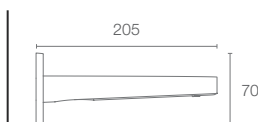

Recessed shower only trim in polished chrome

Must Order:

Trim only, for use with valve

K-880IN-CP

HONE™

K-22544IN-CP
with diverter

K-22543IN-CP
without diverter

Bath spout in polished chrome