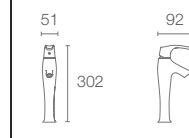

TAPS &
MIXERS

Symbol™ single-control basin mixer with drain in polished chrome K-19480IN-CP

VIBRANT FRENCH GOLD

SYMBOL™ | K-19774IN-ND-AF

Single-control tall basin mixer without drain in vibrant french gold