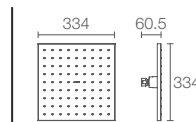

334mm square Katalyst™ ultra thin showerhead in polished chrome

Must Order:
Wall/ceiling mount shower arm in polished chrome
(K-16346IN-CP / K-16347IN-CP / K-11623IN-CP)