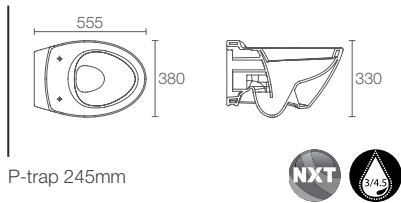

PRESQU'ILE™ | K-18133IN-SS-0

Wall-hung toilet with Quiet-Close™ slim seat cover UF in white

P-trap 245mm

Must Order:
Plastic outlet connector for wall-hung toilets
(K-1046327-S)