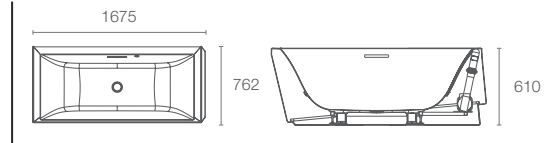

HOURGLASS™ | K-1404T-K-0

Acrylic whirlpool

Must Order:
Drain in polished chrome finish | K-17295T-CP

EVOK™ | K-18344T-G-0

Freestanding acrylic bubble massage bathtub

OVE™ | K-1709T-K1P-0

Drop-in acrylic whirlpool bathtub with orange pillow