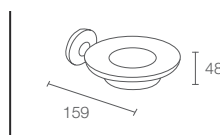

STILLNESS® | K-14461T-RGD

Soap dish in vibrant rose gold