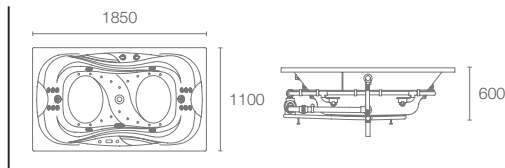

OVE™ | K-1709T-K58-0