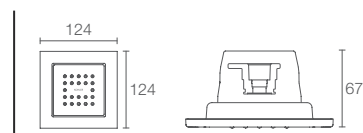

22 nozzle bodyspray with stimulating spray in polished chrome