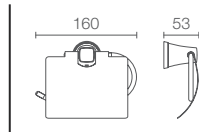

Toilet tissue holder with cover in polished chrome

COMPLEMENTARY™ | K-5632IN-CP