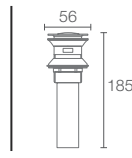

Click drain in polished chrome

COMPLEMENTARY™ | K-45432IN-CP