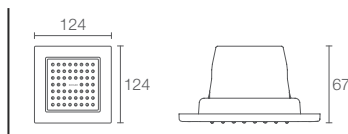

54 nozzle bodyspray with soothing spray in polished chrome

Water tile also available in:

WaterTile® in vibrant brushed bronze | K-8002-BV BV
WaterTile® in vibrant brushed nickel | K-8002-BN BN