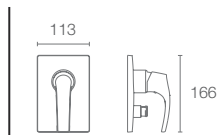

SYMBOL™ | K-19480IN-CP

Single-control basin mixer with drain in polished chrome

SYMBOL™ | K-19774IN-ND-CP

Single-control tall basin mixer without drain in polished chrome

SYMBOL™ | K-18471IN-4FP-CP

Recessed bath and shower trim with diverter in polished chrome