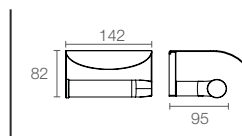

Covered toilet paper holder-with shelf in polished chrome

AVID™ | K-97502T-CP