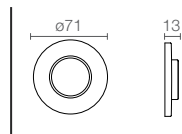

Must Order:
K-76728GL-0
K-76732-CP, K-76746GL-NA (for manual)