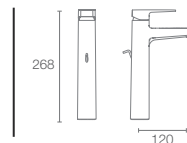

HONE™

K-22534IN-4-CP
with drain

K-22534IN-4ND-CP
without drain

Single-control basin mixer in polished chrome

HONE™

K-22535IN-4-CP
with drain

K-22535IN-4ND-CP
without drain

Single-control tall basin mixer in polished chrome