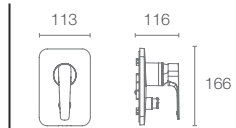

Recessed bath and shower trim with diverter in vibrant rose gold

Must Order:

Trim only, for use with valve

| K-882IN-RGD