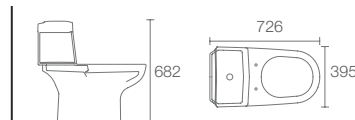

S-trap 305mm

REACH™ | K-3983IN-S-0

One-piece toilet with Quiet-Close™ seat cover in white

S-trap 305mm

ANTARES™ | K-17609T-S2-0

One-piece toilet with Quiet-Close™ seat cover in white

S-trap 305mm

* Please contact our technical representative for information on 'Must Order' list for all the above SKUs.