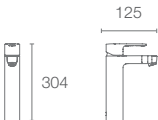

JULY™ | K-16316IN-4-BN

Recessed bath and shower trim with diverter in vibrant brushed nickel

Must Order:

Trim only, for use with valve | K-882IN-BN

* Please contact our technical representative for information on 'Must Order' list for all the above SKUs.