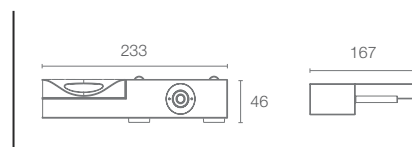

Single-control wall-mount basin mixer in polished chrome