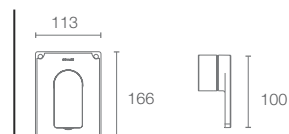

Must Order:
Trim only, for use with valve | K-882IN-CP