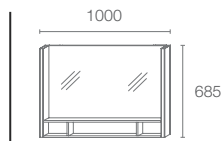

1000mm mirror

FOREFRONT™ | K-23266IN-NA