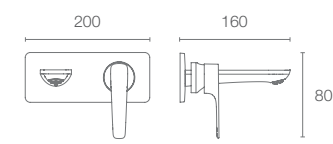

Must Order:

Trim only, for use with valve

| K-5679IN-CP