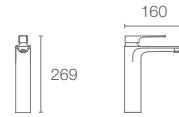

ALEO+™

K-72328IN-4FP-CP

Recessed bath and shower trim with diverter in polished chrome