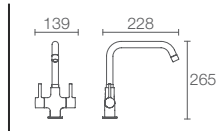

Dual-handle kitchen mixer with upward spout in polished chrome

CUFF™ | K-37313IN-4-CP