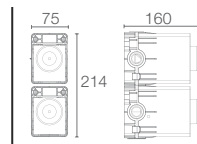

BEITOU™

K-99870T-CP

Recessed thermostatic 3 way valve set