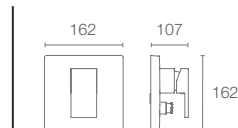

LOURE® | K-14660IN-4-CP

Single-control tall basin mixer with drain in polished chrome

LOURE® | K-14602IN-4-CP

Wall-mount basin mixer in polished chrome

Valve is included

LOURE® | K-14682IN-4-CP

Recessed bath and shower trim with diverter in polished chrome