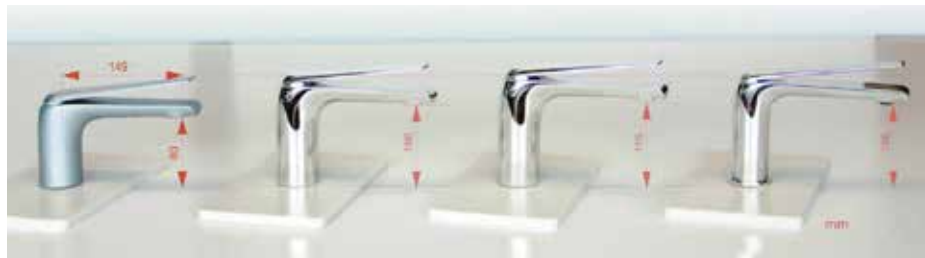

Recessed shower only trim in polished chrome

Must Order:
Trim only, for use with valve | K-880IN-CP

STANCE® | K-14774IN-4-CP

Deck-mount single-control bath filler with hand shower in polished chrome

* Please contact our technical representative for information on 'Must Order' list for all the above SKUs.