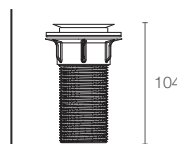

Long thread drain in polished chrome