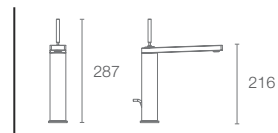

Single-control joystick handle basin mixer with drain in polished chrome

COMPOSED™ | K-73053IN-4-CP

Single-control joystick handle tall basin mixer with drain in polished chrome

COMPOSED™ | K-73061IN-4ND-CP