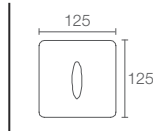

Urinal sensor in polished chrome
(DC Version)