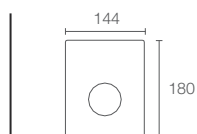

Urinal flush valve

PATIO™ | K-8791T-C03-CP