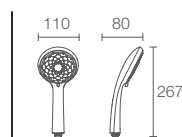

AWAKEN™ | K-72421IN-CP

Organic multifunction handshower with hose in polished chrome

Must Order: Handshower bracket in polished chrome (K-9040IN-CP)