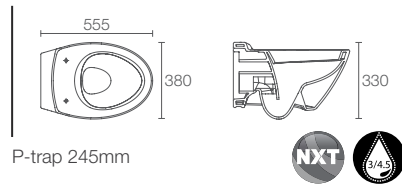

Wall-hung toilet with Quiet-Close™ seat cover in black