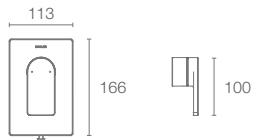

Must Order:

Trim only, for use with valve

| K-880IN-AF