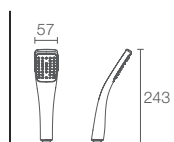

Must Order: Handshower bracket in polished chrome (K-9040IN-CP)