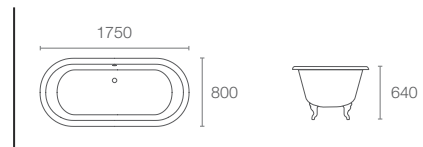

Must Order:

Drain in polished chrome
Cleo cast iron bathtub feet

| K-18436T-CP
| K-11194T-0