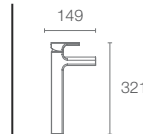

STRAYT™

K-37336IN-4FP-CP

Recessed shower only trim in polished chrome