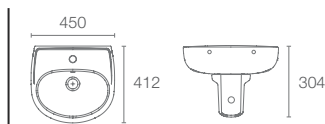

Half-pedestal basin with single mixer hole in white

Brive Plus™ Half-pedestal | K-5584IN-0

Brive Plus™ basin with single mixer hole | K-5583IN-1WH-0

* Please contact our technical representative for information on 'Must Order' list for all the above SKUs.