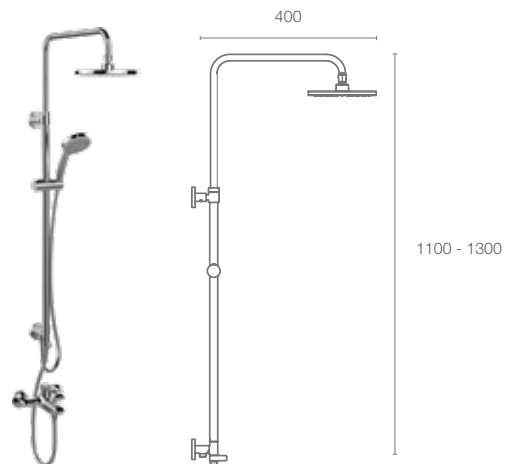

Recessed shower only trim in polished chrome

Must Order:

Trim only, for use with valve

| K-880IN-CP

KUMIN™

K-99468IN-CP
with diverter

K-99467IN-CP
without diverter

Bath spout in polished chrome