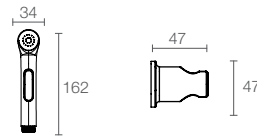

**COMPLEMENTARY™
ACCENT**

K-12929IN-CP

Health spray with metal hose and holder in polished chrome

ELATE™

K-97258IN-CP

Health spray with hose and fixed wall bracket in polished chrome

ELATE™

K-97258IN-BV