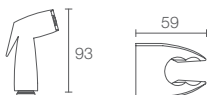

K-12925IN-RGD

Health spray with metal hose and holder in vibrant rose gold