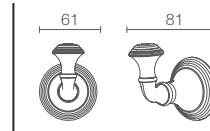

Robe hook in polished chrome