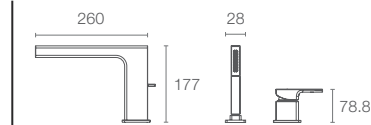

* Please contact our technical representative for information on 'Must Order' list for all the above SKUs.