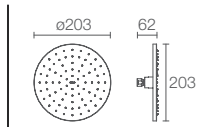

RAIN SHOWERHEAD™

K-73198IN-CP

203mm round Katalyst™ rainhead in polished chrome

Must Order:
Wall/ceiling mount shower arm in polished chrome
(K-16346IN-CP / K-16347IN-CP / K-11623IN-CP)