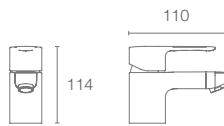

JULY™ | K-15238IN-4ND-BN

Single-control tall basin mixer without drain in vibrant brushed nickel