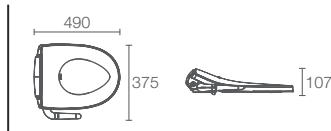

Toilets including PureClean™ seat:

- Presqu'île™ wall-hung toilet including PureClean™ seat | K-6321IN-0
- Odeon™ wall-hung toilet with exposed tank including PureClean™ seat | K-6302IN-0
- Brive Plus™ wall-hung toilet including PureClean™ seat | K-97318IN-0
- Odeon™ wall-hung toilet including PureClean™ seat | K-6301IN-0
- *Also compatible with the Panache™ two piece toilet | K-18152IN-00
  K-18153IN-00
  K-72757IN-00