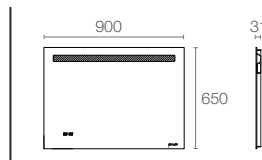

900mm mirror with LED lighting, Anti-Steam feature and a digital clock

FOREFRONT™ | K-23265IN-NA