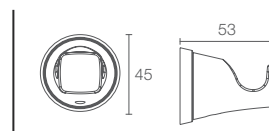

COMPLEMENTARY™ SQUARE

COMPLEMENTARY™ | K-25065IN-CP

Square towel bar in polished chrome

COMPLEMENTARY™ | K-25071IN-CP

Square toilet tissue holder with cover in polished chrome

COMPLEMENTARY™ | K-25070IN-CP