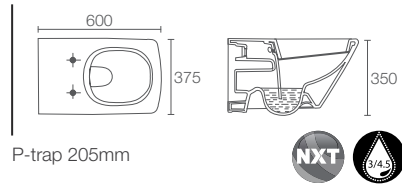

TERRACE™ | K-72986IN-S-00

Wall-hung toilet with Quiet-Close™ seat cover in white

P-trap 215mm

Must Order:
Plastic outlet connector for wall-hung toilets
(K-1046327-S)

ESCALE™ | K-16817IN-SS-0

Wall-hung toilet with Quiet-Close™ slim seat cover UF in white