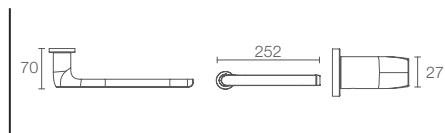

Towel ring in polished chrome

AVID™ | K-97500T-CP