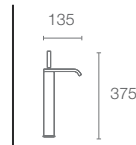

LOURE® | K-10319IN-4-CP