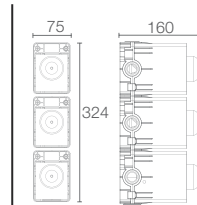

BEITOU™

K-99872T-CP

Recessed thermostatic 5 way valve set