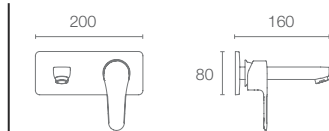

Must Order:
Trim only, for use with valve | K-5679IN-CP

JULY™ | K-P16316IN-4FP-CP

Recessed bath & shower trim with diverter in polished chrome

Must Order:
Trim only, for use with valve | K-882IN-CP

JULY™ | K-16317IN-4FP-CP