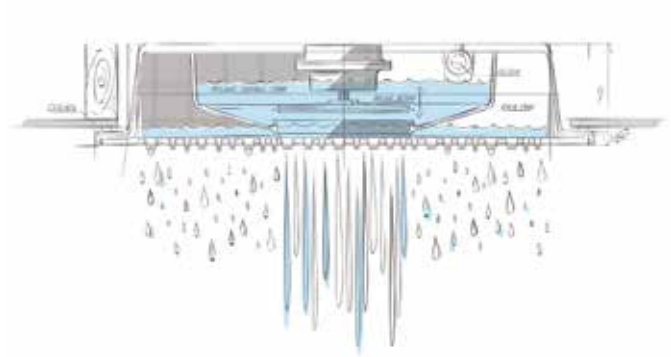

DESIGNING THE RAIN

Soft Summer Shower

Rain is always about the drop. It begins and ends with drops. Drops that differ in size and speed. Drops that fall in no particular pattern.

To replicate the gentle building of a rain storm, Real Rain™ overhead shower panel is designed with a reservoir that spills into the shower panel.

Gravity does its job, and raindrops begin to fall softly, slowly through concave nozzles. They grow in strength and speed until the shower feels, sound and looks like warm summer rain.

LET IT RAIN

1. The silicone sprayface offers a sleek design and is easy to clean.
2. Enjoy the inviting, warm, full coverage experience beneath an oversized 283mm x283mm panel featuring 775 nozzles.
3. Breathe easily beneath the centre rain-free zone while your body is enveloped by a gentle rainfall.

Drenching Cloudburst

The deluge feature releases the entire reservoir of water in one powerful moment - 1.9 litres in eight seconds - to capture the sudden energetic burst of heavy rain.

Because the reservoir captures water to create the flow of the deluge feature, Real Rain™ conserves water by using only 7.6 litres per minute, even during the heaviest downpour.

LET IT POUR

1. Soap and shampoo are rinsed away when the deluge feature is activated and the centre nozzles release a powerful column of water.
2. With the touch of a button your soft summer shower is transformed into a cloudburst of drenching rain for eight exhilarating seconds.