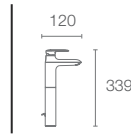

KUMIN™

K-98827IN-4-CP
with drain

K-98827IN-4ND-CP
without drain

Single-control basin mixer in polished chrome

KUMIN™

K-99448IN-4-CP
with drain

K-99448IN-4ND-CP
without drain

Single-control tall basin mixer in polished chrome