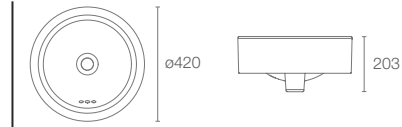

Vessel without mixer hole in black

MODERNLIFE™ | K-77775T-1-0