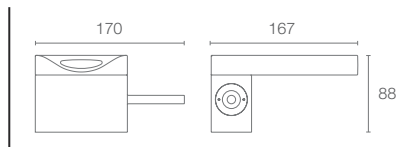

BEITOU™ | K-99858IN-4-CP

Single-control tall basin mixer with drain in polished chrome