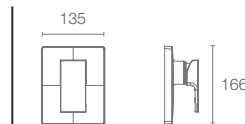

Must Order:

Trim only, for use with valve

K-880IN-CP

STRAYT™

K-37343IN-CP
with diverter

K-37344IN-CP
without diverter

Bath spout in polished chrome

Bath spout in vibrant brushed bronze