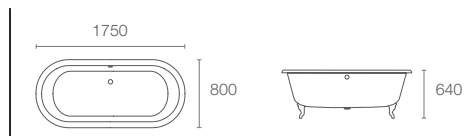

Ceric® freestanding lithocast bathtub K-8836T-0

CERIC® | K-8336T-0

Freestanding lithocast bathtub in white

VEIL® | K-8331T-0

Freestanding lithocast bathtub in white

ENAMELED
CAST IRON

CLEO™ | K-99158T-0

Freestanding cast iron bathtub with coloured pattern