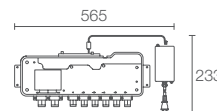

DTV+™
6-Port Digital
Thermostatic Valve
K-682W-K-NA

DTV+™
30ft (9.1m) Data
Cable
K-97172-NA

GO *DIGITAL*

DTV PROMPT® DIGITAL SHOWERING SYSTEM

PRECISION

DTV Prompt® lets you select and set exact water temperature, pause your shower and features a timer to help set time limits to save water and aid in busy morning routines.