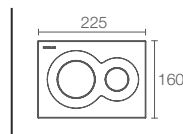

NOTE™ | K-75891IN-M-CP

Face plate in polished chrome

Face plates also available in:

- Face plate in glossy white | K-75891IN-M-0
- Face plate in glossy black | K-75891IN-M-7

LYNK™ | K-75890IN-M-CP

Face plate in polished chrome