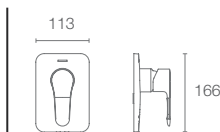

Recessed shower only trim in polished chrome