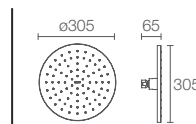

305mm round Katalyst™ rain showerhead in polished chrome

Must Order:
Wall/ceiling mount shower arm in polished chrome
(K-16346IN-CP / K-16347IN-CP / K-11623IN-CP)