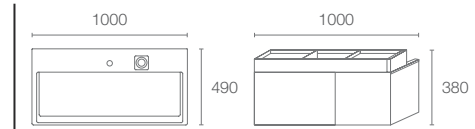

1000mm base unit with one drawer in glossy white