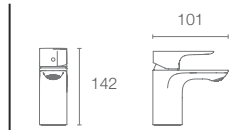

ALEO™ | K-72298IN-4ND-RGD

Single-control tall basin mixer without drain in vibrant rose gold