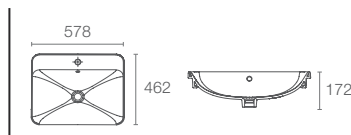

Rectangle semi-recessed basin with single mixer hole

Recommended:
Bottle trap | K-75823IN-CP