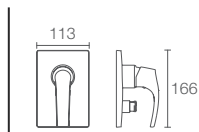

Must Order:

Trim only, for use with valve

| K-882IN-BN