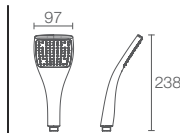

EO™

K-98445IN-CP

Large spatula handshower with hose in polished chrome

Must Order:
Handshower bracket in polished chrome (K-9040IN-CP)