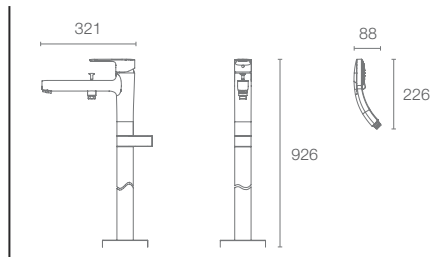

Must Order:
Mounting Base

K-97904T-NA

* Please contact our technical representative for information on 'Must Order' list for all the above SKUs.