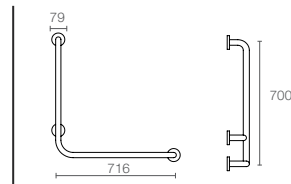

Cruz™ bath grip in polished chrome K-10701D-CP

GRAB BARS

GRAB BAR | K-5164T-ST

Safety handrail in stainless steel

GRAB BAR | K-5165T-ST

Safety handrail in stainless steel

GRAB BAR | K-5166T-ST

Safety handrail in stainless steel