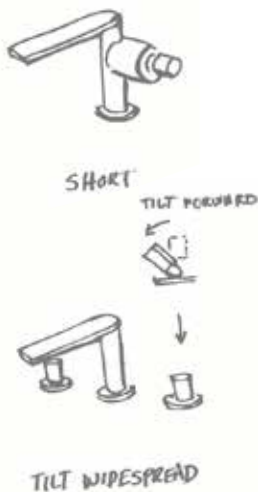

COMPOSED™

Art is the elimination of the unnecessary

PABLO PICASSO

Diversity within interior design delights and inspires designers at KOHLER®. Communications and social media streams now fuel experimentation, the leading edge dancing forward constantly. Against this fluid backdrop, creating new product demands clarity of purpose and a refusal to compromise.

Resonant within our observations was the repeated role of the best of the best, those seemingly timeless pieces that find purpose in many interiors. They are frequently simple, always highly resolved and truthful to their intent.

This mindset led us to explore the meaning of a minimalist masterpiece in modern times with the intent that when honestly formed, it could play a wide variety of roles within the flux of interior expression in modern bathroom architecture.

Inspiration for Composed™ finally came from Rowena Reed Kostellow, a professor at Brooklyn's famed Pratt Institute between 1939 and 1988. Kostellow showed generations of artists and designers how to transform precisely defined basic shapes into visual poems that elicit an emotional response. The single-handle mixer led our exploration. Often the most difficult piece to design, with our self-imposed goal, it would set the standard for the Composed™ range. Its elements were repeatedly refined and reduced, seeking to achieve poise

and purpose from the most compact circular and rectilinear forms. A side-mounted control was introduced to strictly maintain the visual balance, whilst providing sensitive fingertip adjustment. Joystick and widespread models carry more conventional handles but have the same disciplined attention to detail.

Composed™ is obsessively so. The intent is to delight in detail whatever its role within the interior.