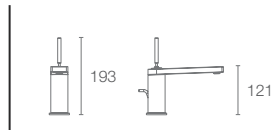

COMPOSED™ | K-73158T-4-AF

Single-control joystick handle basin mixer with drain in vibrant french gold

COMPOSED™ | K-73053T-4-AF

Single-control joystick handle tall basin mixer with drain in vibrant french gold