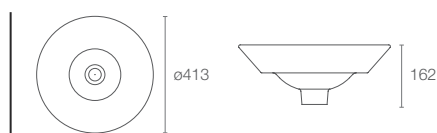

LADENA™ | K-9220T-0

Vessel without mixer hole in white

KARESS™ | K-2764T-1-0

Vessel with single mixer hole in white

CONICAL BELL™ | K-2200IN-G-0

Vessel without mixer hole in white

Kankara™ vessel without mixer hole in white K-76601IN-0