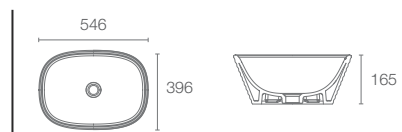

Vessel without mixer hole in white