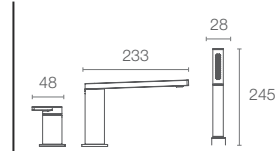

COMPOSED™ | K-73098T-4-CP

40mm recessed shower only trim in polished chrome

Must Order:
Trim only, for use with valve | K-880IN-CP

COMPOSED™ | K-73078T-4-CP

Deck-mount bath filler with handshower in polished chrome