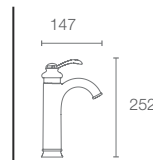

FAIRFAX™ | K-10243IN-4FP-CP