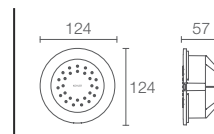

Round 27 nozzle bodyspray with stimulating spray in polished chrome

WATERTILE® | K-8003IN-CP