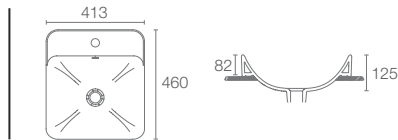

Forefront™ also available in:

Square vessel without mixer hole in cashmere | K-2661IN-K4

Recommended:
Bottle trap | K-75823IN-CP

FOREFRONT™ | K-75374IN-1-0

Square vessel with single mixer hole in white

Recommended:
Bottle trap | K-75823IN-CP