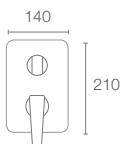

| K-880IN-CP

ALEO+™

K-77311IN-4FP-CP

Bath and shower trim for aqua turbo 360 in polished chrome

Must Order:

Trim only, for use with valve

| K-99924IN-CP

ALEO+™