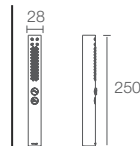

Must Order:

Handshower bracket in vibrant french gold (K-9040T-ZZ-AF)

Flexible hose in vibrant french gold (K-831727-AF)

SHIFT+™

K-21335T-BN

Round multifunction handshower in vibrant brushed nickel