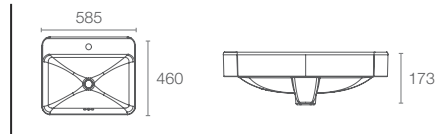

Recommended:
Bottle trap | K-75823IN-CP