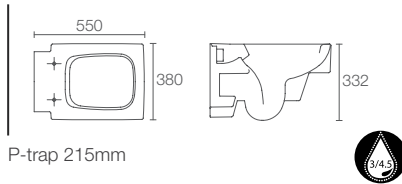

Wall-hung toilet with Quiet-Close™ seat cover in white

P-trap 215mm

Must Order:
Plastic outlet connector for wall-hung toilets
(K-1046327-S)