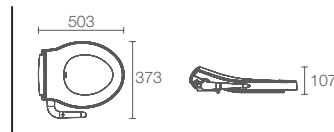

Manual bidet seat (Forefront™)