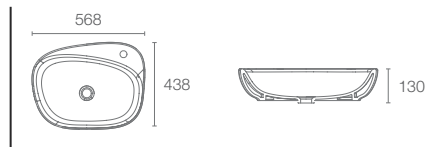

Vessel with single mixer hole in white

KANKARA™ | K-76601IN-0