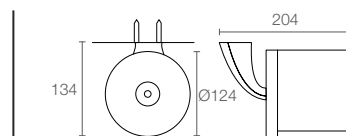

Covered tissue holder in vibrant brushed nickel