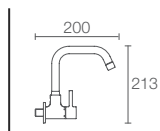

Single handle wall-mount cold-only kitchen tap in polished chrome