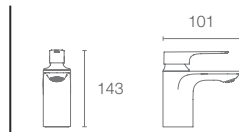

Bath spout with diverter in vibrant rose gold

— VIBRANT BRUSHED NICKEL —

ALEO+™ | K-72312IN-4ND-BN

Single-control basin mixer without drain in vibrant brushed nickel

ALEO+™ | K-72337IN-4ND-BN

Single-control tall basin mixer without drain in vibrant brushed nickel