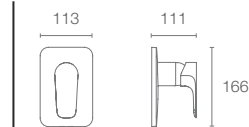

Recessed bath and shower trim with diverter in vibrant rose gold

Must Order:
Trim only, for use with valve | K-882IN-RGD

ALEO™ | K-72291IN-4-RGD

Recessed shower only trim in vibrant rose gold

Must Order:
Trim only, for use with valve | K-880IN-RGD