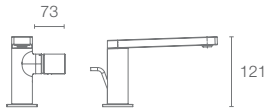

COMPOSED™ | K-73159T-7-BV

Single-control side handle tall basin mixer with drain in vibrant brushed bronze