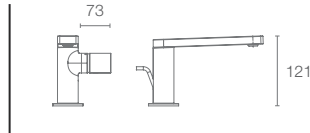

Single-control side handle basin mixer with drain in vibrant french gold

COMPOSED™ | K-73159T-7-AF