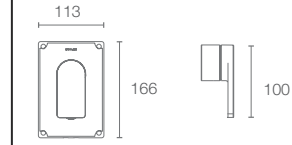

Must Order:

Trim only, for use with valve

| K-882IN-AF