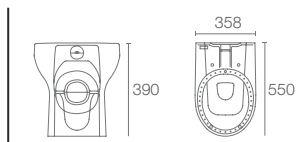

P-trap 185mm

For wall-hung installation (choose any option)				
M12 Rack Bolt	Wall Bracket M12	Chair Bracket	Instafit+	Instafit
K-1213309-0 or K-1213309-1BLM-0	K-1224238-IN-0	K-1225108-0	K-77028IN-M-NA	K-77029IN-M-NA

* Please contact our technical representative for information on 'Must Order' list for all the above SKUs.