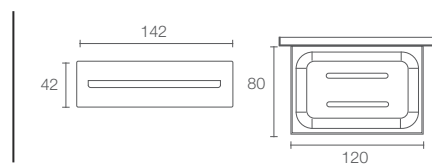

COMPLEMENTARY™ | K-25069IN-CP

Square glass soap dish in polished chrome