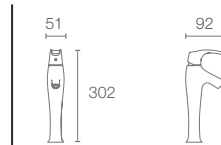

SYMBOL™ | K-18471IN-4FP-CP