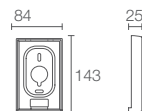

DTV+™
6-Port Digital
Thermostatic Valve
K-682W-K-NA