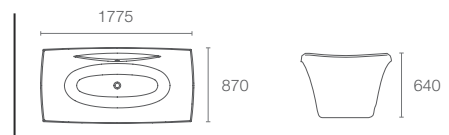

Freestanding acrylic bathtub in white