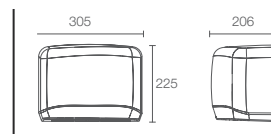

TOUCHLESS™

K-5486T-0P

Hand dryer in white