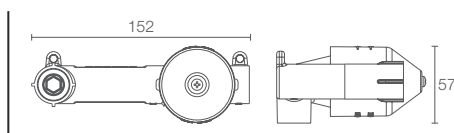

Valve also available in:

Single control wall mount valve in vibrant brushed bronze

K-5679IN-BV

BV