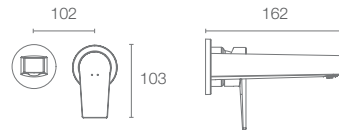

K-74051IN-CP
with diverter

K-74046IN-CP
without diverter

Bath spout in polished chrome

TAUT™

K-74027IN-4ND-CP

Single-control wall-mount mixer trim in polished chrome

Must Order:

Trim only, for use with valve