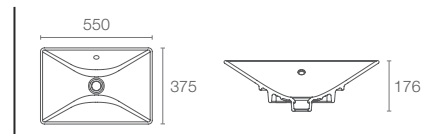

Vessel without mixer hole in white

MICA | K-90012T-0