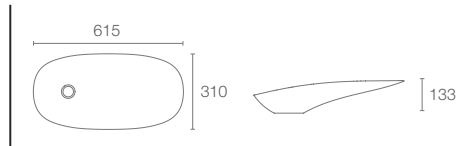

ENAMELED
CAST IRON

Cast iron vessel without mixer hole in black

LEAF™ | K-2530W-00