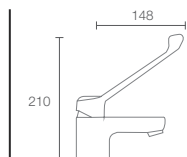

Easy long lever basin mixer in polished chrome