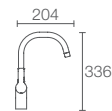

Single-control kitchen mixer in polished chrome

JULY™ | K-5243IN-4-CP