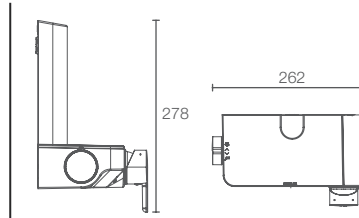

KEY FEATURES

- Cascade flow
- Durable shine
- Easy retrofit
- Scald proof
- Storage space

TOOBI™

K-75457IN-4-CP

Wall-mount exposed bath and shower

BEFORE

AFTER

Singulier™ tall single-control basin mixer without drain in polished chrome K-10861A-4ND-CP