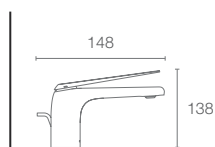

AVID™ | K-97347IN-4-CP

Single-control tall basin mixer with drain in polished chrome