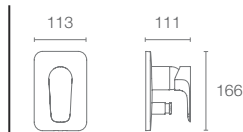

Must Order:
Trim only, for use with valve | K-882IN-CP