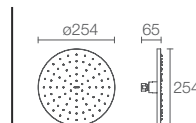

Must Order:
Wall/ceiling mount shower arm in vibrant brushed nickel (K-16346IN-BN)