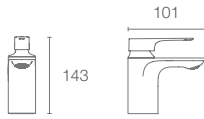

ALEO+™

K-72337IN-4ND-CP

Single-control tall basin mixer without drain in polished chrome