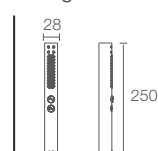

Must Order:
Handshower bracket in vibrant rose gold (K-9040T-RGD)
Flexible hose in vibrant rose gold (K-831727-RGD)