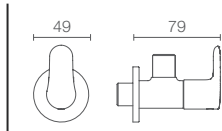

Angle valve G1/2" (2 nos. per tap)
in polished chrome

JULY™ | K-16086IN-4-RGD