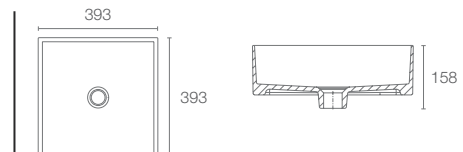

Square vessel without mixer hole in white