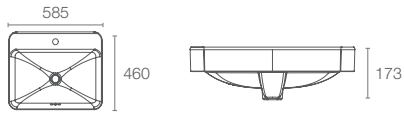

Vessel with single mixer hole in white

Recommended:
Bottle trap | K-75823IN-CP