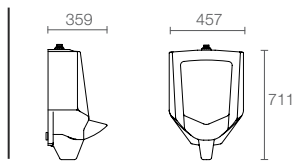

Urinal with top inlet in white

BARDON™ | K-4904T-ER-0