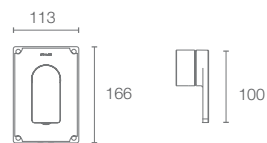

Wall-mount single-control basin mixer with pure handle in vibrant rose gold

COMPOSED™ | K-73100IN-4-RGD

40mm recessed bath and shower trim with diverter in vibrant rose gold

Must Order:

Trim only, for use with valve