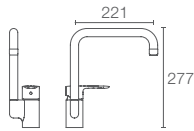

Single lever kitchen mixer in polished chrome

KUMIN™ | K-99480T-4E-CP