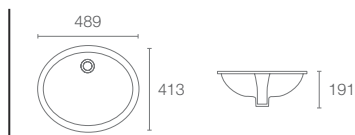

Small undercounter basin in white

CAXTON™ | K-2211IN-0