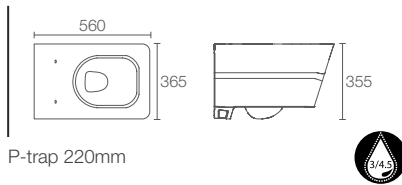

Wall-hung toilet with Quiet-Close™ slim seat cover UF in white

P-trap 220mm

Must Order:
Plastic outlet connector for wall-hung toilets
(K-1046327-S)