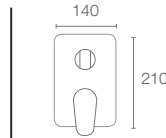

ALEO™ | K-77310IN-4FP-CP

Bath and shower trim in polished chrome

Must order:
Trim only, for use with valve K-99924IN-CP

Trim also available in:

Trim in vibrant brushed bronze | K-77310IN-4FP-BV **BV**

Must order:
Trim only, for use with valve K-99924IN-BV