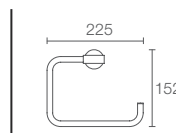

Towel ring in polished chrome

PURIST™ | K-14445-CP