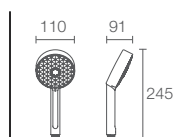

AWAKEN™ | K-72415IN-CP

Geometric multifunction handshower with hose in polished chrome

Must Order: Handshower bracket in polished chrome (K-9040IN-CP)