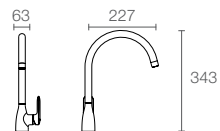

Single control kitchen mixer in polished chrome