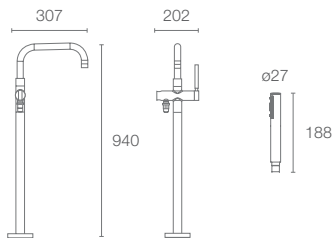

Must Order:
Mounting Base

| K-97905T-NA