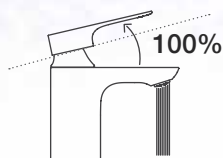

50% INTERMEDIATE MODE

Provides sufficient flow for a large number of routine washing including, brushing your teeth and hands.

100% FULL FLOW MODE

Provides greater flow for more intensive usage including cleaning your washbasin or filling the basin quickly.