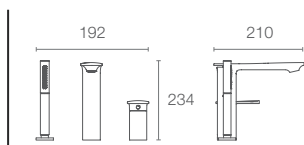

Deck-mount single-control bath filler with hand shower in polished chrome