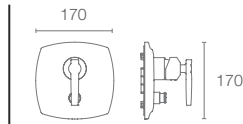

Recessed bath and shower trim with diverter in polished chrome

Must Order:
Trim only, for use with valve | K-882IN-CP