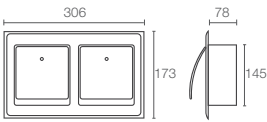

Double toilet paper holder in polished chrome

EOLIA™ | K-15247IN-CP