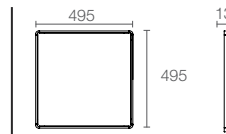

Overhead panel trim in polished chrome

Must Order:
K-76728GL-0
K-76748-CP, K-76746GL-NA (for manual)
DTV+ system (for digital)