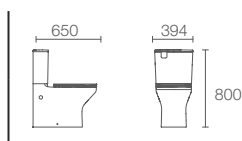

P-trap 185mm

Must Order:
Cario pipe for P-trap configuration 180mm (K-1036901)