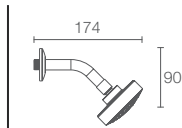

AWAKEN™ | K-72425IN-CP

Organic multi-mode showerhead with shower arm in polished chrome

AWAKEN™ | K-72419IN-CP

Geometric multi-mode showerhead with shower arm in polished chrome

GEOMETRIC™ | K-45429IN-CP

Showerhead with shower arm and escutcheon in polished chrome