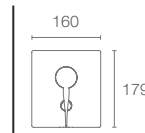

Must Order:
Trim only, for use with valve | K-882IN-CP