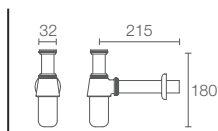

COMPLEMENTARY™ | K-16407IN-CP

Basin bottle trap without waste in polished chrome