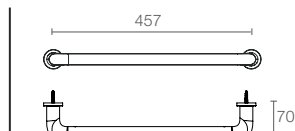

AVID™ | K-97495T-CP

Towel bar in polished chrome

AVID™ | K-97494T-CP

Towel bar in polished chrome

AVID™ | K-97498T-CP

Towel ring in polished chrome

AVID™ | K-97500T-CP

Double robe hook in polished chrome