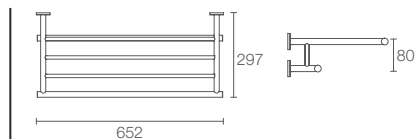

Hotelier towel shelf in vibrant rose gold

STILLNESS® | K-14456T-RGD