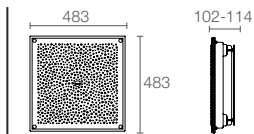

Overhead panel in white

Must Order:
K-76732-CP
K-76748-CP, K-76746GL-NA (for manual)
DTV+ system (for digital)