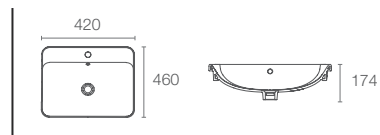

Square semi-recessed basin with single mixer hole

Recommended:
Bottle trap | K-75823IN-CP

SELF-RIMMING

KOHLER® self-rimming basins with rimmed edges that can be placed directly over the countertop openings.