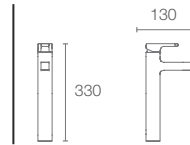

SINGULIER™ | K-10879IN-4-AF

Recessed bath and shower trim with diverter in vibrant french gold