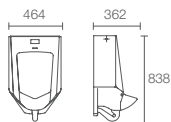

**BARDON™
TOUCHLESS**

K-4915T-0

Touchless urinal with integrated sensor and rear inlet in white