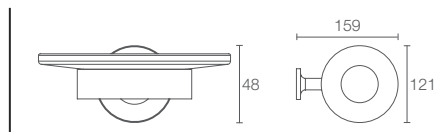

ACCESSORIES

Accessories should be more than just an after thought. They inspire design for the entire room and show off your distinctive style, imagination and unique ability to achieve the exceptional. KOHLER® accessories feature clean angles and smooth surfaces that together create a sleek, modern appeal. They pair beautifully with your choice of Kohler mixers to create a calming spa-or retreat-like environment.

PURIST™

Towel bar in polished chrome

Towel ring in polished chrome

Soap dish in polished chrome

Toilet tissue holder in polished chrome

Robe hook in polished chrome