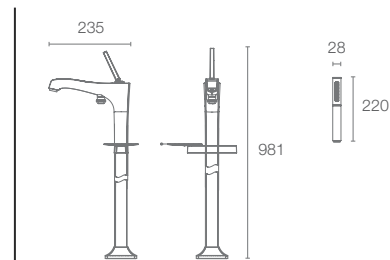

Must Order:
Mounting Base | K-97905T-NA

MARGAUX™ | K-7358IN-4FP-CP

Recessed shower only trim in polished chrome

Must Order:
Trim only, for use with valve | K-880IN-CP

PURIST™

In our conversations with designers and consumers about the bathrooms they were wanting to create, personalised minimalism was a frequent topic. The calming allure of perfect proportion, order and refined detail has an enduring and broad appeal – a counterpoint to a 24/7 lifestyle. For some, this disciplined architecture is all that's needed, but for many it forms a background against which individuality can then be expressed through objects, art or carefully chosen design. This is how we approached the design of Purist™; we wanted to achieve simplicity with soul to provide a choice for a discerning eye.