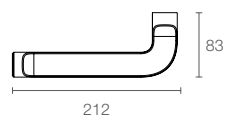

EOLIA™ | K-18396T-S

Double toilet paper holder in polished chrome

EOLIA™ | K-15247IN-CP

Double robe hook in polished chrome

JULY™ | K-45401T-CP

Towel ring in polished chrome

Mistos™ robe hook in vibrant brushed nickel K-37055T-BN