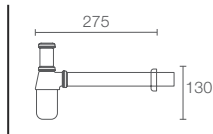

COMPLEMENTARY™ | K-7314IN-CP

Basin bottle trap in polished chrome