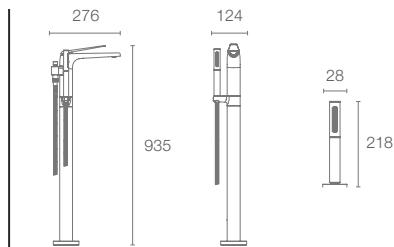

Must Order:
Mounting Base

| K-97904T-NA