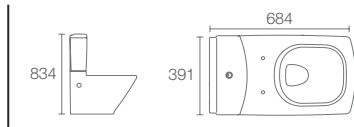

S-trap 100-305mm

Must Order: Vario Pan Connector (K-1036902),
Cario Trap (P-Trap) K-1036901