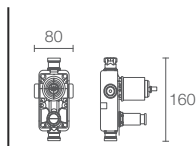

Valve also available in:

Bath and shower valve in vibrant french gold

K-882IN-AF

AF

Bath and shower valve in vibrant rose gold

K-882IN-RGD

RGD

Bath and shower valve in vibrant brushed nickel

K-882IN-BN

BN

Bath and shower valve in vibrant brushed bronze

K-882IN-BV

BV