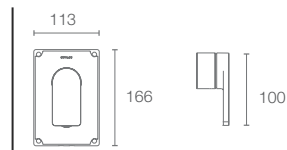

Must Order:

Trim only, for use with valve

| K-882IN-BV