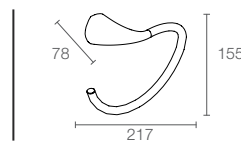

Towel ring in vibrant brushed nickel

MISTOS™ | K-45446T-BN