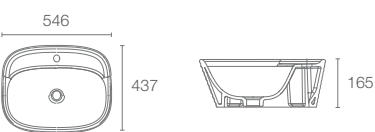

MODERNLIFE™ | K-77775T-1-0

Vessel with single mixer hole in white

MODERNLIFE™ | K-77776T-0

Vessel without mixer hole in white

RIBANA™ | K-77065IN-0

Vessel with single mixer hole in white

RIBANA™ | K-77066IN-0