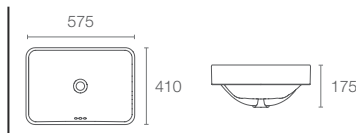

Forefront™ also available in:

Vessel without mixer hole in Honed Thunder Grey | K-5373IN-HG1

Vessel without mixer hole in Honed Peacock | K-5373IN-HP1

Vessel without mixer hole in Honed Truffle | K-5373IN-HT1

Recommended:
Bottle trap | K-75823IN-CP