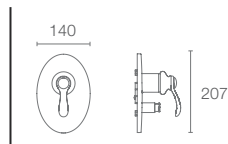

Recessed bath and shower trim with diverter in polished chrome

Must Order:
Trim only, for use with valve | K-882IN-CP