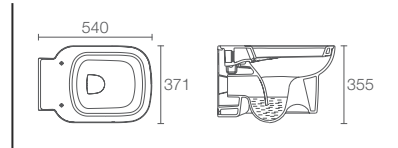

P-Trap 215mm

Must Order:
Plastic outlet connector for wall-hung toilets (K-1046327-S)