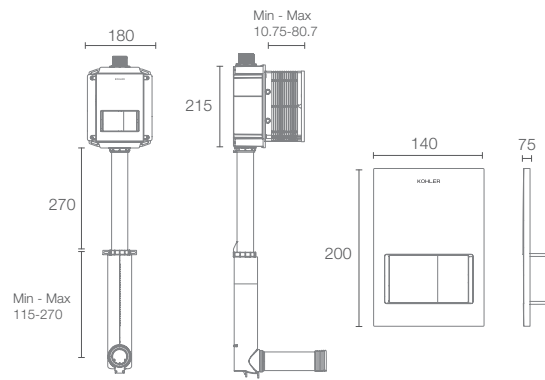

IN-WALL TANKS

PNEUMATIC IN-WALL TANKS BENEFITS

Pneumatic In-wall tanks provide the flexibility of choosing the faceplate position, while providing a super-smooth actuation mechanism. A thin plastic tube carries air from the faceplate to the valves within the tank, which get actuated due to the compressed air.

- Faceplate can be positioned up to 1.5 m away from the In-wall tank (a service access window is still needed in front of the tank)
- Advanced actuation mechanism, with the right amount of pressure feedback
- Easy to service, with no plastic actuation rods that could break

In-wall tank with full frame and accessory box included (Pneumatic Cistern)

In-wall tank with half frame and accessory box included (Pneumatic Cistern)

RECOMMENDATION: Connector box (K-1355356) is for all in-wall tanks. Required for pan outlet connections.

Pneumatic flush valve