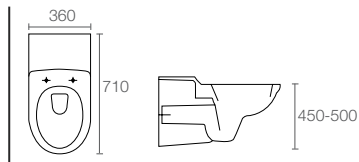

JULY™ | K-16024D-4-CP

Easy long lever basin mixer in polished chrome

COMMERCIAL TOILETS

ODELA™

K-1028D-00

ADA wall-hung bowl only

P-Trap

Must Order:
 Connector accessory pack K-1046327-S
 Odela WC seat with metal hinges K-E4750-00