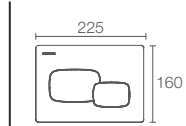

Face plates also available in:

Face plate in vibrant brushed bronze | K-75890IN-P-BV

PEBBLE™ | K-5413IN-M-CP

Face plate in polished chrome

PEBBLE™ | K-5413IN-P-CP

Pneumatic face plate in polished chrome

DROPLET™ | K-4177IN-M-CP