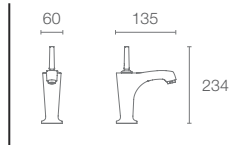

MARGAUX™ | K-16231IN-4ND-CP

Single-control tall basin mixer without drain in polished chrome