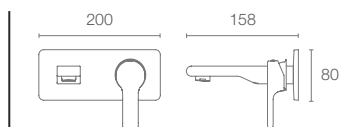

K-5681IN-4ND-CP

Wall-mount basin mixer trim in polished
chrome

Must Order:

Trim only, for use with valve

| K-5679IN-CP

SINGULIER™

K-8160IN-CP
with diverter

K-8161IN-CP
without diverter