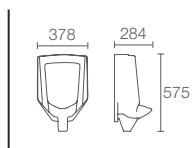

Mid-size urinal with rear inlet in white

DEXTER™ | K-5017IN-ER-0