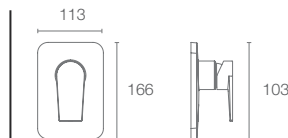

Must Order:
Trim only, for use with valve | K-880IN-CP