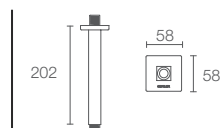

Square shower arm for ceiling in polished chrome