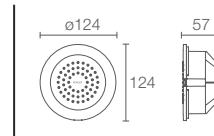

Round 54 nozzle bodyspray with soothing spray in polished chrome

WaterTile® also available in:

Water tile in vibrant french gold | K-8014IN-AF AF