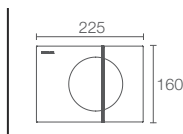

Face plate in polished chrome

Face plates also available in:

- Face plate in glossy white | K-75891IN-M-0
- Face plate in glossy black | K-75891IN-M-7