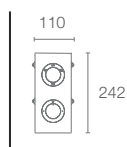

Recessed thermostatic 3-way trim in polished chrome

Must Order:
Trim only, for use with valve | K-99870T-CP