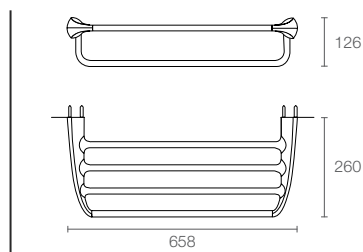

Double towel shelf in vibrant brushed nickel

MISTOS™ | K-45447T-BN