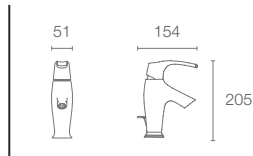

SYMBOL™ | K-19774IN-ND-CP

Single-control tall basin mixer without drain in polished chrome