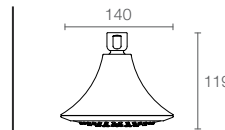

Must Order:
Complementary shower arm (K-99054IN-BN)