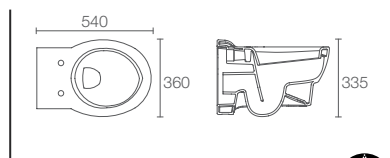

P-trap 225mm

Must Order:
Plastic outlet connector for wall-hung toilets (K-1046327-S)