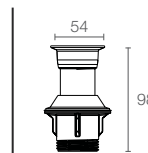

Grid drain without overflow hole in polished chrome

COMPLEMENTARY™ | K-20746IN-CP