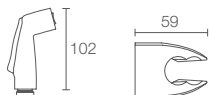

Health spray with metal hose and holder in polished chrome

**COMPLEMENTARY™
DECO** | K-12927IN-BN