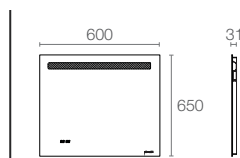

TERRACE™ | K-EB1182-NF

1000mm mirror

FOREFRONT™ | K-23266IN-NA

900mm mirror with LED lighting, Anti-Steam feature and a digital clock

FOREFRONT™ | K-23265IN-NA

600mm mirror with LED lighting, Anti-Steam feature and a digital clock