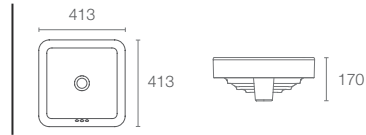

Vessel without mixer hole in white

Forefront™ square vessel with single mixer hole in white K-75374IN-1-0

CHALICE OVAL™ | K-99183T-0

Oval vessel without mixer hole in white

FOREFRONT™ | K-2661IN-0

Square vessel without mixer hole in white