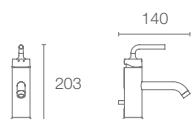

PURIST™ | K-14404T-4-RGD

Single-control tall basin mixer with drain in vibrant rose gold