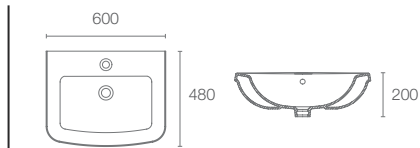

STRUKTURA™ | GH112K-00