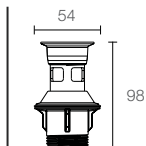

Grid drain with overflow hole in polished chrome

Grid drain also available in:

Grid drain in vibrant french gold | K-45432IN-AF

AF

Grid drain in vibrant rose gold | K-45432IN-RGD

RGD

Grid drain in vibrant brushed bronze | K-45432IN-BV

BV

Grid drain in vibrant brushed nickel | K-45432IN-BN

BN