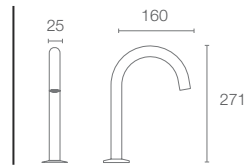

Tube spout in polished chrome