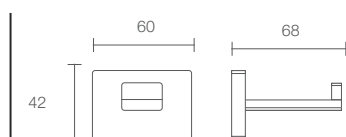

Square single robe hook in polished chrome

Avid™ 457mm towel bar in polished chrome K-97494T-CP

AVID™ | K-97497T-CP

Hotelier towel shelf in polished chrome

AVID™ | K-97496T-CP

Double towel shelf in polished chrome