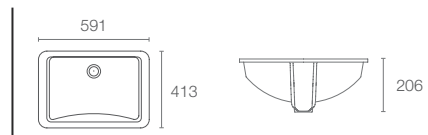

Undercounter basin in white

CAXTON™ | K-2210IN-0