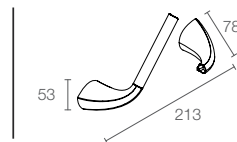

Tissue holder in vibrant brushed nickel

MISTOS™ | K-37055T-BN