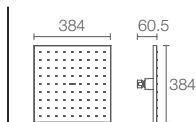

384mm square Katalyst™ ultra thin showerhead in polished chrome

Must Order:
Wall/ceiling mount shower arm in polished chrome
(K-16346IN-CP / K-16347IN-CP / K-11623IN-CP)