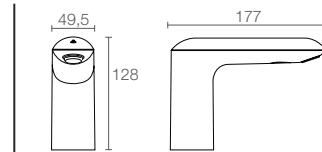

Cold-only sensor tap without drain in polished chrome

JULY™ | K-16024D-4-CP