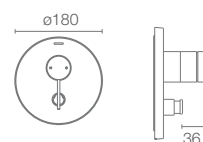

Must Order:

Trim only, for use with valve

| K-882IN-CP