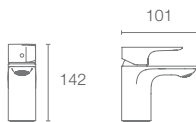

ALEO™

K-72275IN-4-CP
with drain

K-72275IN-4ND-CP
without drain

Single-control basin mixer in polished chrome