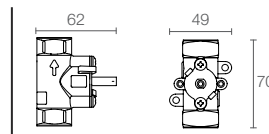

Must Order:
K-76728GL-0
K-76732-CP, K-76748-CP (for manual)

* Please contact our technical representative for information on 'Must Order' list for all the above SKUs.