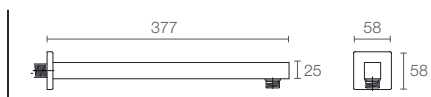

Square shower arm for wall in polished chrome

COMPLEMENTARY™ | K-20137IN-CP