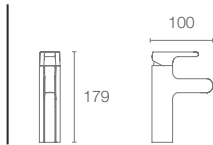

SINGULIER™ | K-10861IN-4ND-AF

Single-control tall basin mixer without drain in vibrant french gold