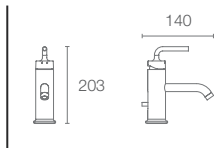

K-97905T-NA

PURIST™

Purist™ mixers combine the strength of simple, architectural forms with sensual design lines and careful detailing for inviting visual appeal.

PURIST™ | K-14402IN-4A-CP

Single-control basin mixer with drain in polished chrome