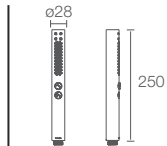

SHIFT+™

K-21335T-AF

Round multifunction handshower in vibrant french gold

Must Order:

Handshower bracket in vibrant french gold (K-9040T-ZZ-AF)

Flexible hose in vibrant french gold (K-831727-AF)

SHIFT+™

K-21336T-AF

Square multifunction handshower in vibrant french gold