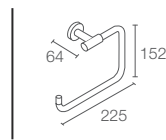

Towel ring in vibrant rose gold