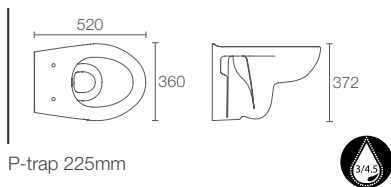

P-trap 225mm

Must Order:
Plastic outlet connector for wall-hung toilets
(K-1046327-S)