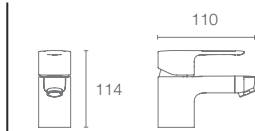

JULY™ | K-15238IN-4ND-CP

Single-control tall basin mixer without drain in polished chrome