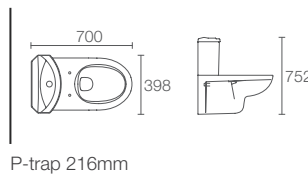

BRIVE PLUS™ | K-13945IN-S-0

Wall-hung toilet with Quiet-Close™ seat cover in white

P-trap 225mm

Must Order:
Plastic outlet connector for wall-hung toilets
(K-1046327-S)

ODEON™ | K-17661K-S-0

Wall-hung toilet with exposed tank with Quiet-Close™ seat cover in white