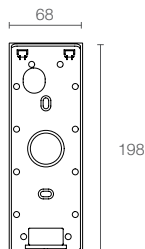

Three-Outlet Digital Interface in Black (K-558-7) or Satin Chrome (K-558-1CP)

Digital Interface Mounting Bracket K-559-CP

DTV Three-Port Digital Thermostatic Valve K-557D-K-NA