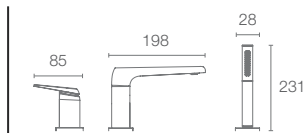

Deck-mount bath filler with hand shower in polished chrome

STRAYT™ | K-37337T-4-CP