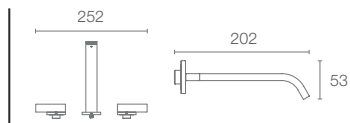

Wall-mount basin mixer in polished chrome

Valve is included