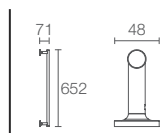

Towel bar in polished chrome

PURIST™ | K-14441-CP