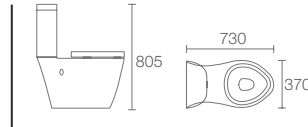

ESCALE™ | K-3588T-H-0

Two-piece toilet with Quiet-Close™ seat cover in white

S-trap 100-305mm

Must Order: Vario Pan Connector (K-1036902),
Cario Trap (P-Trap) K-1036901

KARESS™ | K-5331T-S-0

Two-piece toilet with Quiet-Close™ seat cover in white