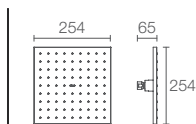

Must Order:
Wall/ceiling mount shower arm in polished chrome
(K-16346IN-AF)

Showerhead also available in:

Showerhead in vibrant rose gold | K-18361T-CL-RGD

Must Order:
Wall/ceiling mount shower arm in vibrant rose gold
(K-16346IN-RGD / K-16347IN-RGD)

Showerhead in vibrant brushed bronze | K-18361T-CL-BV

Must Order:
Wall/ceiling mount shower arm in vibrant brushed bronze
(K-16346IN-BV)

Showerhead in vibrant brushed nickel | K-18361T-CL-BN

Must Order:
Wall/ceiling mount shower arm in vibrant brushed nickel
(K-16346IN-BN)

KATALYST™ TECHNOLOGY

ANTI DRIP TECHNOLOGY

* Please contact our technical representative for information on 'Must Order' list for all the above SKUs.