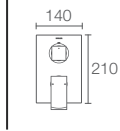

AQUA TURBO 360 | K-99925IN-4FP-CP

Complementary square trim in polished chrome

Must order:
Trim only, for use with valve K-99924IN-CP

Trim also available in:

Trim in vibrant brushed nickel | K-99925IN-4FP-BN **BN**