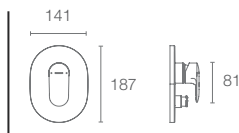

Must Order:

Trim only, for use with valve

| K-882IN-CP