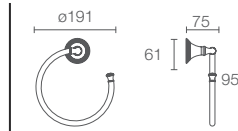

Towel ring in polished chrome

DEVONSHIRE® | K-10555-CP