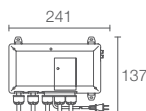

DTV+™
Digital Interface
Mounting Bracket
K-99694-CP