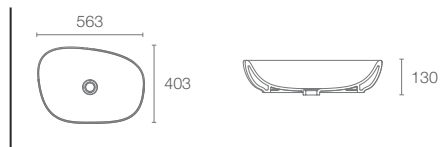

Vessel without mixer hole in white