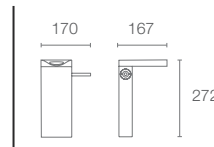

BEITOU™ | K-99874T-9-CP