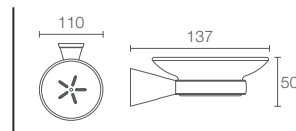

Soap dish in polished chrome

COMPLEMENTARY™ | K-5637IN-CP