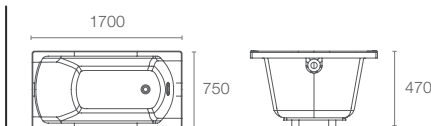

Drop-in acrylic whirlpool bathtub with grey pillow

Must Order:
Drain in polished chrome finish | K-17295T-CP