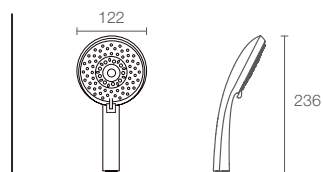

RAIN DUET™ | K-15344T-BN

Multifunction handshower in vibrant brushed nickel

Must Order:
Handshower bracket in vibrant brushed nickel (K-9038T-BN)
Flexible hose in vibrant brushed nickel (K-831727-BN)