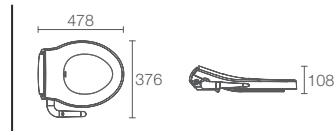

Toilets including PureClean™ seat:

- Ove™ wall-hung toilet including PureClean™ seat | K-99994IN-0