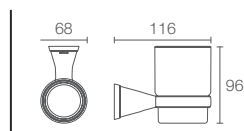

Tumbler holder in polished chrome

COMPLEMENTARY™ | K-5635IN-CP