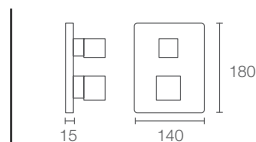

Thermostatic bath and shower trim

Must Order:
Thermostatic bath and shower valve
(K-20740IN-NA)