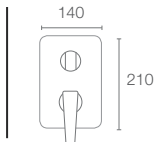

Must order:
Trim only, for use with valve K-99924IN-CP