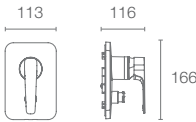

Must Order:

Trim only, for use with valve

| K-882IN-CP