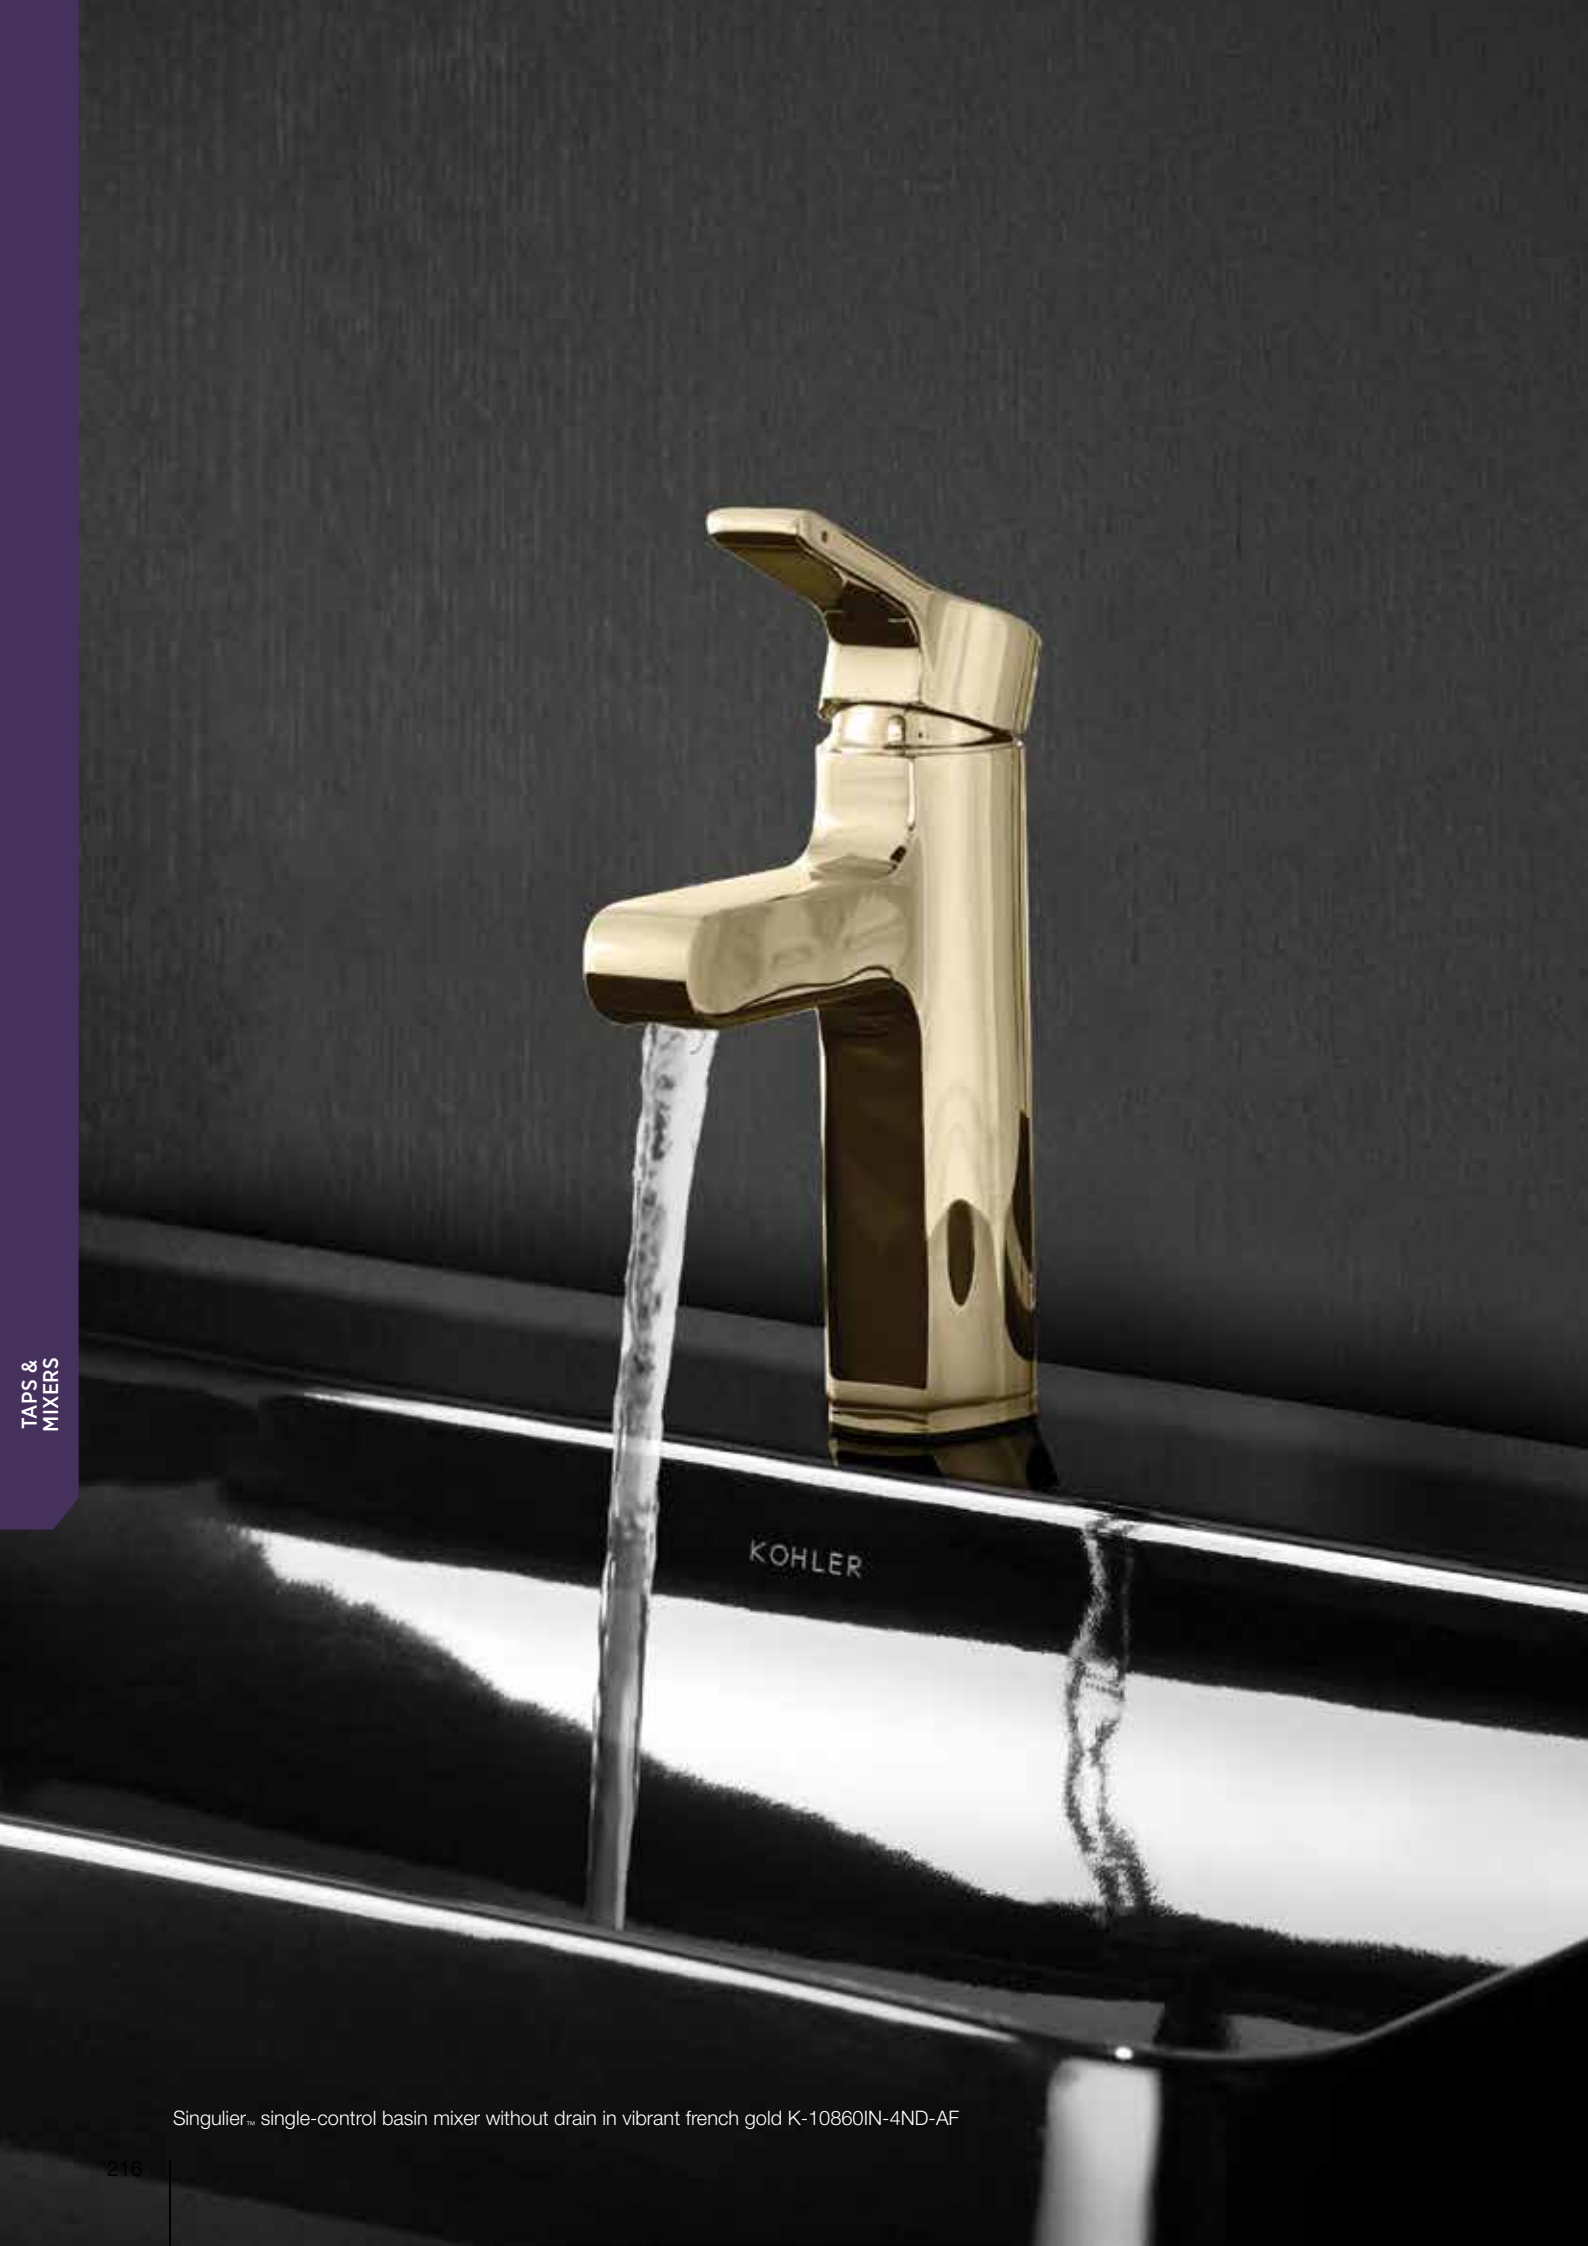

Bath spout in polished chrome

* Please contact our technical representative for information on 'Must Order' list for all the above SKUs.

Singular™ single-control basin mixer without drain in vibrant french gold K-10860IN-4ND-AF