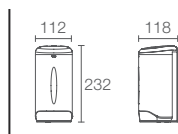

TOUCHLESS™

K-5487K-CP

Soap dispenser in polished chrome