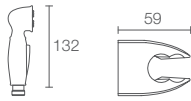

K-12929IN-CP

Health spray with metal hose and holder in polished chrome

ELATE™