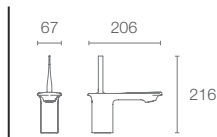

Single-control basin mixer without drain in polished chrome

STANCE® | K-14761IN-4ND-CP

Single-control tall basin mixer without drain in polished chrome