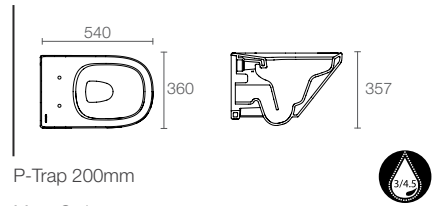

MODERNLIFE™ | K-77142IN-SS-0

Wall-hung toilet with Quiet-Close™ slim seat cover UF in white

P-Trap 200mm

Must Order:
Plastic outlet connector for wall-hung toilets
(K-1046327-S)