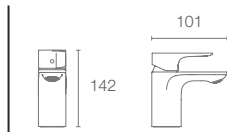

ALEO™ | K-72298IN-4ND-BV

Single-control tall basin mixer without drain in vibrant brushed bronze