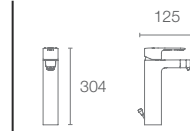

JULY™ | K-5680IN-4ND-CP