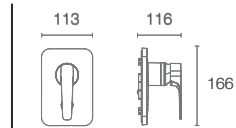

Recessed shower only trim in vibrant rose gold