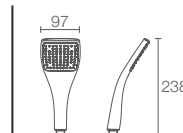

Must Order:
Handshower bracket in vibrant, vibrant brushed nickel (K-9038T-BN)