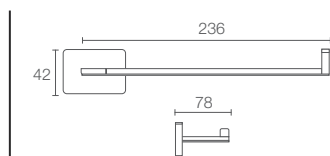

COMPLEMENTARY™ | K-25067IN-CP

Square towel ring in polished chrome