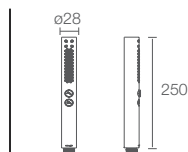

SHIFT+™ HANDSHOWER

Round multifunction handshower in polished chrome

Must Order:
Handshower bracket in polished chrome
(K-9039IN-CP / K-9040IN-CP)
Flexible hose in polished chrome (K-831727-CP)

Square multifunction handshower in polished chrome