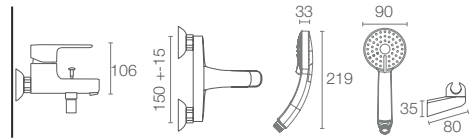

JULY™

K-98614T-4-CP

Single-control freestanding bath filler with handshower in polished chrome