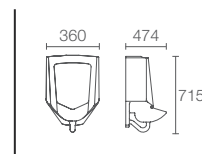

Urinal with rear inlet 0.5L per flush, in white

BARDON S™ | K-4978IN-ER-0