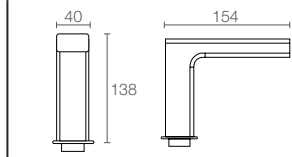

Cold-only sensor tap without drain in polished chrome

TOUCHLESS™ | K-18055IN-CP