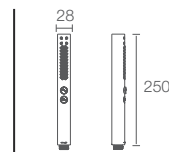

Must Order:
Handshower bracket in polished chrome
(K-9039IN-CP / K-9040IN-CP)
Flexible hose in polished chrome (K-831727-CP)

Round multifunction handshower in vibrant rose gold