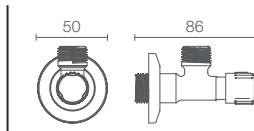

Small angle valve with G13mm connection in
polished chrome

COMPLEMENTARY™ | K-80158IN-9-CP