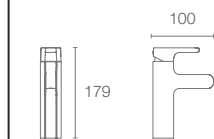

SINGULIER™

With its stylish and contemporary design, Singulier™ mixers are the epitome of modern sophistication.

SINGULIER™

K-10860IN-4ND-CP
with drain

K-10860IN-4ND-CP
without drain

Single-control basin mixer in polished chrome

SINGULIER™

K-10879IN-4FP-CP

Recessed bath and shower trim with diverter
in polished chrome

Must Order:

Trim only, for use with valve

| K-882IN-CP

SINGULIER™

K-10861IN-4ND-CP

Single-control tall basin mixer without
drain in polished chrome

SINGULIER™

K-10880IN-4FP-CP

Recessed shower only trim in polished
chrome

Must Order:

Trim only, for use with valve

| K-880IN-CP

SINGULIER™

K-5681IN-4ND-CP

Wall-mount basin mixer trim in polished
chrome

Must Order:

Trim only, for use with valve

| K-5679IN-CP

SINGULIER™

K-8160IN-CP
with diverter

K-8161IN-CP
without diverter

Bath spout in polished chrome

* Please contact our technical representative for information on 'Must Order' list for all the above SKUs.