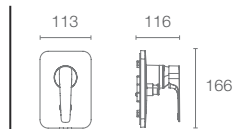

Must Order:

Trim only, for use with valve | K-882IN-BN