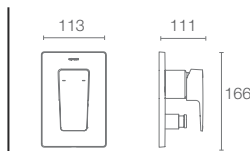

HONE™

K-22541IN-4FP-CP

Recessed bath and shower trim with diverter in polished chrome

Must Order:

Trim only, for use with valve

K-882IN-CP