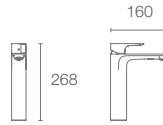

TAUT™

K-74013IN-4-CP
with drain

K-74013IN-4ND-CP
without drain

Single-control basin mixer in polished chrome

TAUT™

K-74026IN-4ND-CP

Single-control tall basin mixer without drain in polished chrome

TAUT™