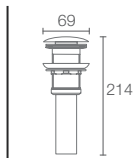

Click drain in polished chrome

COMPLEMENTARY™ | K-7119T-CP