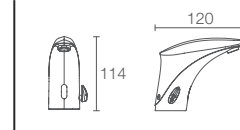

Sensor basin mixer with drain in polished chrome

TOUCHLESS™ | K-18057IN-ND-CP