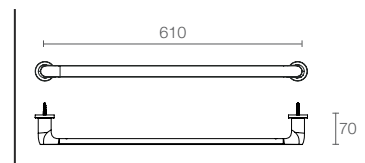

Towel bar in polished chrome