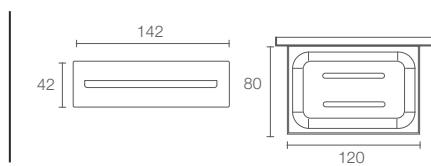

COMPLEMENTARY™ | K-25068IN-CP

Square soap dish in polished chrome