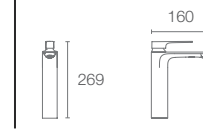

Single-control tall basin mixer without drain in vibrant brushed nickel

ALEO+™ | K-72328IN-4-BN

Recessed bath and shower trim in vibrant brushed nickel