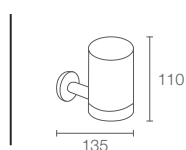

BANCROFT® | K-11411-BV

610mm Towel bar in vibrant brushed bronze

BANCROFT® | K-11416-BV

Towel ring in vibrant brushed bronze

BANCROFT® | K-11415-BV

Tissue paper holder in vibrant brushed bronze

BANCROFT® | K-11414-BV