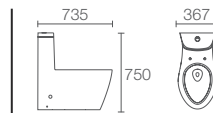

S-trap 305mm

REACH™ | K-3983IN-S-0

One-piece toilet with Quiet-Close™ seat cover in white

S-trap 305mm

ANTARES™ | K-17609T-S2-0

One-piece toilet with Quiet-Close™ seat cover in white

S-trap 305mm

* Please contact our technical representative for information on 'Must Order' list for all the above SKUs.