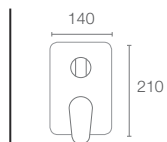

Must Order:

Trim only, for use with valve

| K-880IN-BV

ALEO™ | K-77310IN-4FP-BV

Bath and shower trim for aqua turbo 360 in vibrant brushed bronze

Must Order:

Trim only, for use with valve

| K-99924IN-BV