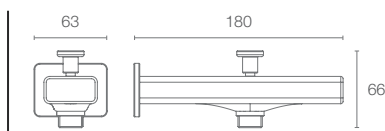

Must Order:

Trim only, for use with valve

K-880IN-CP

STRAYT™

K-37343IN-CP
with diverter

K-37344IN-CP
without diverter

Bath spout in polished chrome

Bath spout in vibrant brushed bronze