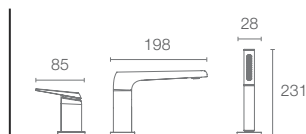

AID™

K-97367T-4-CP

Single-control freestanding bath filler with handshower in polished chrome

Must Order:
Mounting Base

K-97904T-NA

AID™

K-97360T-4-CP

Deck-mount bath filler with hand shower in polished chrome