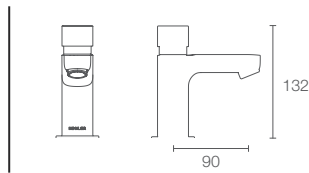

JULY™

K-20747IN-8-CP

Soft press auto closing cold-only tap
in polished chrome