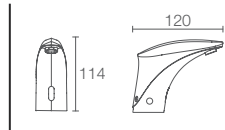

Cold-only sensor tap without drain in polished chrome

KUMIN™ | K-18656T-CP