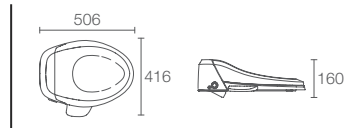

C3-125 | K-4737T-0

Electronic bidet seat