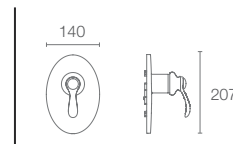

Must Order:
Trim only, for use with valve | K-880IN-CP

* Please contact our technical representative for information on 'Must Order' list for all the above SKUs.