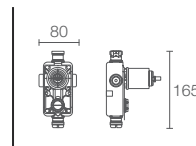

Valve also available in:

Shower only valve in vibrant french gold

K-880IN-AF

AF

Shower only valve in vibrant rose gold

K-880IN-RGD

RGD

Shower only valve in vibrant brushed nickel

K-880IN-BN

BN

Shower only valve in vibrant brushed bronze

K-880IN-BV

BV