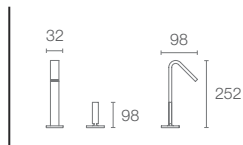

Single-control basin mixer with drain in polished chrome

LOURE® | K-14660IN-4-CP

Single-control tall basin mixer with drain in polished chrome