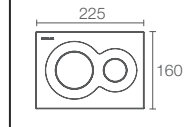

Face plates also available in:

- Face plate in french gold | K-75890IN-M-AF
- Face plate in glossy white | K-75890IN-M-0
- Face plate in glossy black | K-75890IN-M-7

LYNK™ | K-75890IN-P-CP

Pneumatic face plate in polished chrome