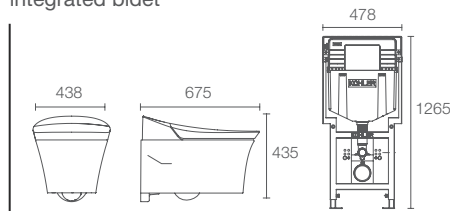

Wall-hung intelligent toilet with integrated bidet

P-Trap 305mm

KEY FEATURES

- Touchless as well as manual flushing options (4.5/3L)
- Auto open with adjustable sensing distance
- Stainless steel wand with 78 nozzles, cleansed by UV light
- Adjustable spray, position, water pressure and temperature
- Seat that can be warmed to comfort level
- Touchless flush plate in Honed White and concealed cistern included