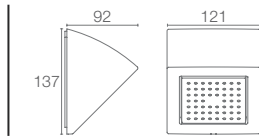

54 nozzle showerhead with soothing spray in polished chrome

WATERTILE® | K-8014IN-CP