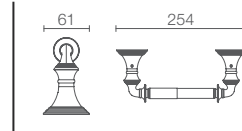

Toilet tissue holder in polished chrome

PURIST™ | K-14443-CP

Robe hook in polished chrome

DEVONSHIRE®

DEVONSHIRE® | K-10551-CP

Towel bar in polished chrome

DEVONSHIRE® | K-10554-CP

Toilet tissue holder in polished chrome