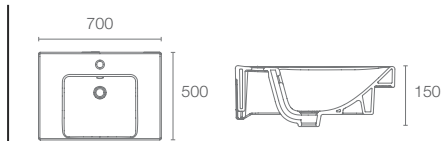

REACH™ | K-18572T-1-0

Vanity top with single mixer hole in white