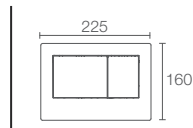

Face plate in polished chrome