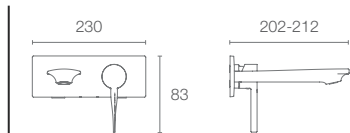

STANCE® | K-9105IN-4-CP

Recessed bath and shower trim with diverter in polished chrome