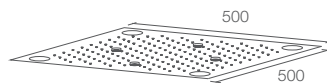

LOURE®

K-97167IN-CP

Square multifunction rainpanel with LED lights