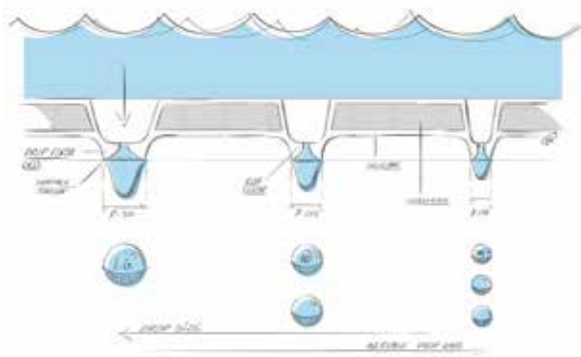

Gravity does its job, and raindrops begin to fall softly, slowly through concave nozzles. They grow in strength and speed until the shower feels, sound and looks like warm summer rain.

LET IT RAIN

1. The silicone sprayface offers a sleek design and is easy to clean.
2. Enjoy the inviting, warm, full coverage experience beneath an oversized 283mm x283mm panel featuring 775 nozzles.
3. Breathe easily beneath the centre rain-free zone while your body is enveloped by a gentle rainfall.