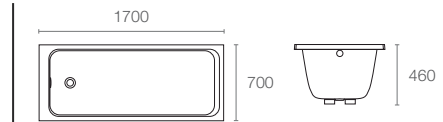

Acrylic drop-in bathtub with orange pillow

Must Order:

Drain in polished chrome finish

| K-17295T-CP

REACH™ | K-15848T-0

Drop-in acrylic bathtub in white

Must Order:

Drain in polished chrome finish