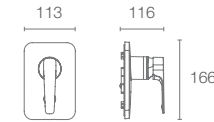

Must Order:

Trim only, for use with valve

| K-882IN-CP

ALEO+™

K-72329IN-4FP-CP

Recessed shower only trim in polished chrome

Must Order:

Trim only, for use with valve