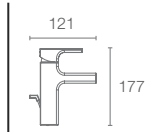

STRAYT™

K-37335IN-4FP-CP

Recessed bath and shower trim with diverter in polished chrome