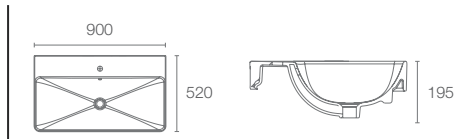

1000mm base unit with one drawer in glossy white

Forefront- vanity top with single mixer hole in white K-2749T-1-0

FOREFRONT™ | K-2748T-1-0

Vanity basin with double bowl in white

FOREFRONT™ | K-2749T-1-0

Vanity top with single mixer hole in white