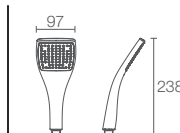

EO™

K-98445IN-BV

Large spatula handshower with hose in vibrant brushed bronze

Must Order:
Handshower bracket in vibrant brushed bronze (K-9038T-BV)