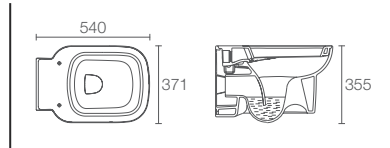

P-Trap 215mm

Must Order:
Plastic outlet connector for wall-hung toilets (K-1046327-S)