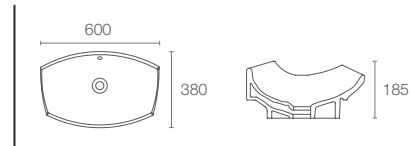

Leaf™ vessel without mixer hole in white K-2530W-00

ENAMELED
CAST IRON

PETALINE™ | K-1044T-7

Cast iron vessel without mixer hole in black

LEAF™ | K-2530W-00

Vessel without mixer hole in white

ESCALE™ | K-19047W-00