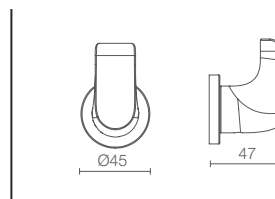

AVID™ | K-97503T-CP

Covered toilet paper holder-with shelf in polished chrome

AVID™ | K-97502T-CP

Vertical toilet paper holder in polished chrome

AVID™ | K-97499T-CP

Single robe hook in polished chrome

Stillness®. 652mm towel bar in vibrant rose gold K-14397T-RGD