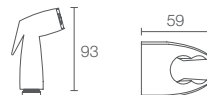

K-12925IN-CP

Health spray with metal hose and holder in polished chrome

**COMPLEMENTARY™
BASIC**