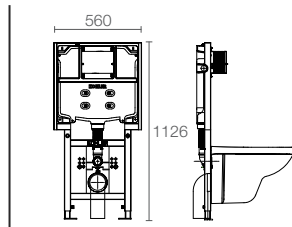

In-wall tank with full frame and accessory box included (Pneumatic Cistern)

INSTAFIT | K-77029IN-P-NA