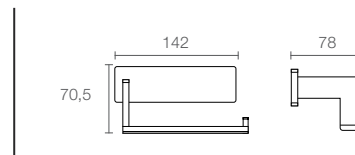

COMPLEMENTARY™ SQUARE

COMPLEMENTARY™ | K-25065IN-CP

Square towel bar in polished chrome

COMPLEMENTARY™ | K-25071IN-CP

Square toilet tissue holder with cover in polished chrome

COMPLEMENTARY™ | K-25070IN-CP