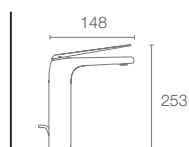

AVID™ | K-97487IN-4-CP