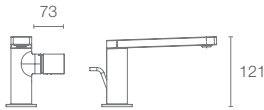

COMPOSED™ | K-73159T-7-RGD

Single-control side handle tall basin mixer with drain in vibrant rose gold