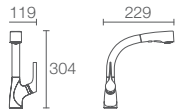

Kitchen mixer in polished chrome

SINGULIER™ | K-10877IN-4-CP