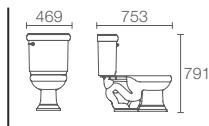

S-trap 100-305mm

Must Order:
Floor flange accessory pack (K-1042534)

Optional Seat:
Avantis™ wood EB toilet seat (K-4761-CP-LAW)

INGENIUM®
KOHLER