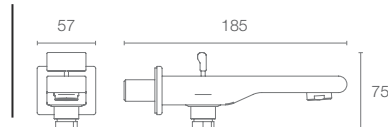

SINGULIER™

K-8160IN-CP
with diverter

K-8161IN-CP
without diverter

Bath spout in polished chrome