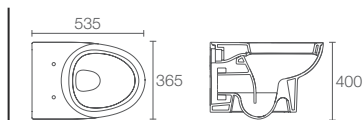

P-trap 225mm 

Must Order:
Plastic outlet connector for wall-hung toilets (K-1046327-S)

Brive Plus™ wall-hung toilet with Quiet-Close™ seat cover in white K-13945IN-S-0

REACH™ | K-72987IN-S-0

Wall-hung toilet with Quiet-Close™ seat cover in white