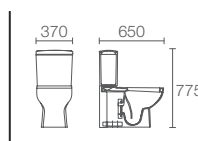

S-trap 260mm | P-trap 185mm

Must Order:
Cario pipe for P-trap configuration 180mm (K-1036901)
Cario+Vario pipe for S-trap configuration 90mm-190mm (K-1036901 + K-1036902)