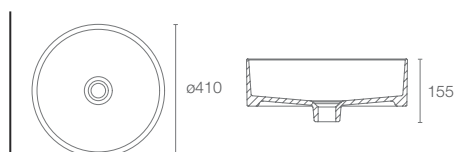

Round vessel without mixer hole in white

MICA | K-90011T-0