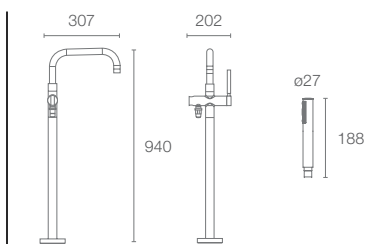

Must Order:
Mounting Base

K-97905T-NA