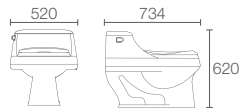

S-trap 305mm

Must Order:
Floor flange accessory pack (K-1042534)