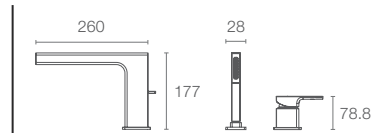

Deck-mount bath filler with hand shower in polished chrome

AVID™ | K-97360T-4-CP

Deck-mount bath filler with hand shower in polished chrome

STRAYT™ | K-37337T-4-CP

Deck-mount bath filler with hand shower in polished chrome