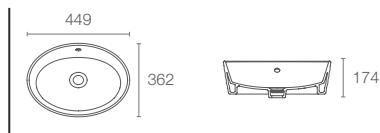

TRACE™ | K-75376IN-1-0

Vessel with single mixer hole in white

Recommended:
Bottle trap | K-75823IN-CP

TRESHAM™ | K-2965T-0

Vessel without mixer hole in white

Conical Bell™ vessel without mixer hole in white K-2200IN-G-0