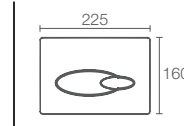

Face plate in polished chrome

BEVEL™ | K-8857IN-M-CP