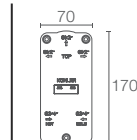

AQUA TURBO 360 | K-99924IN-CP

High flow valve in polished chrome