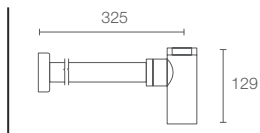

BOTTLE TRAP™ | K-9071T-CP

Bottle trap in polished chrome