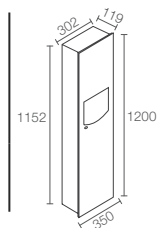

Recessed towel dispenser in polished chrome

COMPLEMENTARY™ | K-96116T-ST