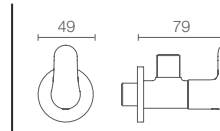

Angle valve G1/2" (2 nos. per tap)
in vibrant rose gold

Angle valve also available in:

Angle valve G1/2" in vibrant
brushed bronze

K-16086IN-4-BV

BV

Angle valve G1/2" in vibrant
brushed nickel

K-16086IN-4-BN

BN