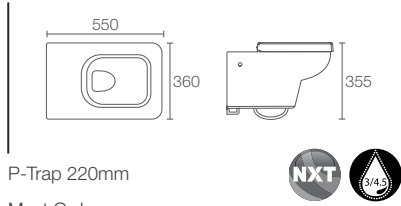

FOREFRONT™ | K-72835IN-S-0

Wall-hung toilet with Quiet-Close™ seat in white

P-Trap 220mm

Must Order:
Plastic outlet connector for wall-hung toilets
(K-1046327-S)