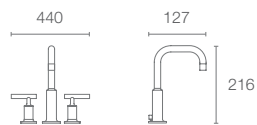

* Please contact our technical representative for information on 'Must Order' list for all the above SKUs.