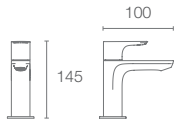

TAUT™

K-74013IN-4-CP
with drain

K-74013IN-4ND-CP
without drain

Single-control basin mixer in polished chrome