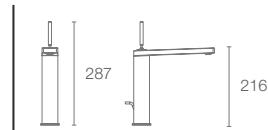

Single-control joystick handle tall basin mixer with drain in vibrant french gold