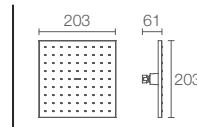

RAIN SHOWERHEAD™

K-73199IN-CP

203mm square Katalyst™ rainhead in polished chrome