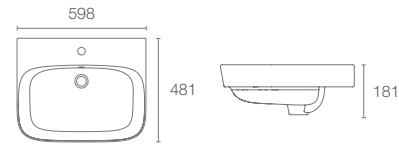

Vessel with single mixer hole in white

MODERNLIFE™ | K-77776T-0