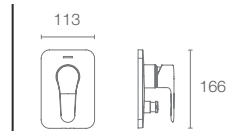

Recessed bath & shower trim with diverter in polished chrome

Must Order:
Trim only, for use with valve | K-882IN-CP