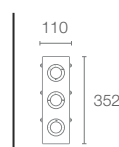

Must Order:
Trim only, for use with valve | K-99872T-CP

* Please contact our technical representative for information on 'Must Order' list for all the above SKUs.