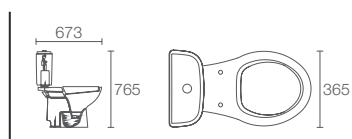

Must Order:
For K-1921IN-S-0: 180mm P-Trap connector (K-1036901)
For K-1939IN-S-0: Rubber spud outlet (K-1060831)

* Please contact our technical representative for information on 'Must Order' list for all the above SKUs.