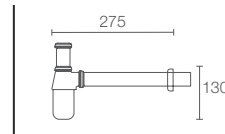

COMPLEMENTARY™ | K-7314IN-RGD

Basin bottle trap in vibrant rose gold

Bottle trap also available in:

Bottle trap in vibrant brushed bronze

K-73141IN-BV

BV

Bottle trap in vibrant brushed nickel

K-73141IN-BN

BN