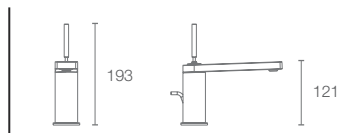

Single-control joystick handle basin mixer with drain in polished chrome

COMPOSED™ | K-73053IN-4-CP

Single-control joystick handle tall basin mixer with drain in polished chrome

COMPOSED™ | K-73061IN-4ND-CP