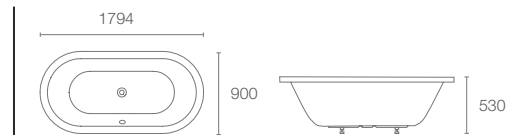

Must Order:

Drain in polished chrome finish

| K-17295T-CP