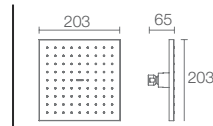

RAIN SHOWERHEAD™

K-73038T-CL-CP

203mm square Katalyst™ ultra thin rainhead in polished chrome

Must Order:
Wall/ceiling mount shower arm in polished chrome
(K-16346IN-CP / K-16347IN-CP / K-11623IN-CP)