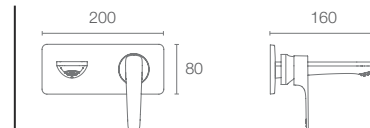

ALEO™ | K-77310IN-4FP-CP

Bath and shower trim for aqua turbo 360 in polished chrome

Must Order:
Trim only, for use with valve | K-99924IN-CP

ALEO™ | K-5683IN-4ND-CP

Wall-mount basin mixer trim in polished chrome