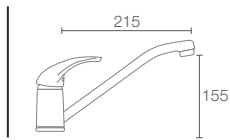

Single control kitchen mixer in polished chrome