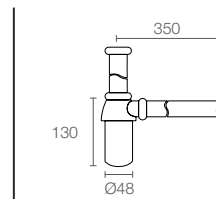

BOTTLE TRAP™ | K-75823IN-CP

Bottle trap in polished chrome