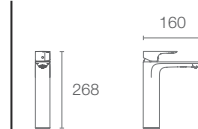

ALEO™

K-72298IN-4ND-CP

Single-control tall basin mixer without drain in polished chrome