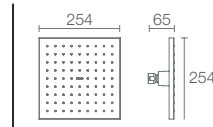

RAIN SHOWERHEAD™

K-73040T-CL-CP

254mm square Katalyst™ ultra thin rain head in polished chrome

Must Order:
Wall/ceiling mount shower arm in polished chrome
(K-16346IN-CP / K-16347IN-CP / K-11623IN-CP)