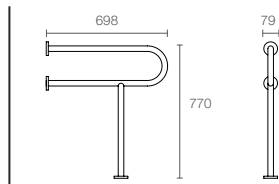

Safety handrail in stainless steel

GRAB BAR | K-5165T-ST