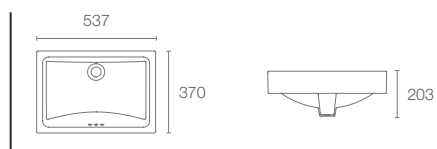

Vessel without mixer hole in white

KARESS™ | K-2764T-1-0