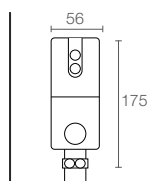

Urinal sensor in polished chrome

Must Order:
Exposed Urinal Sensor Unbent Pipes
(K-2384T-NA)