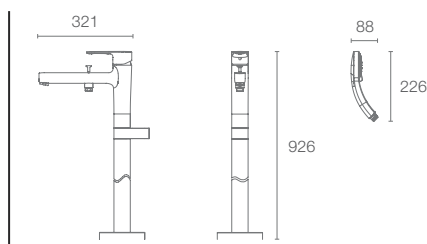

JULY™

K-98614T-4-CP

Single-control freestanding bath filler with hand shower in polished chrome

Must Order:
Mounting Base

| K-97904T-NA