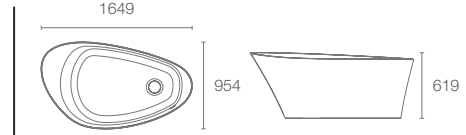

Ceric® freestanding lithocast bathtub K-8836T-0

CERIC® | K-8336T-0

Freestanding lithocast bathtub in white

VEIL® | K-8331T-0

Freestanding lithocast bathtub in white

ENAMELED
CAST IRON

CLEO™ | K-99158T-0

Freestanding cast iron bathtub with coloured pattern