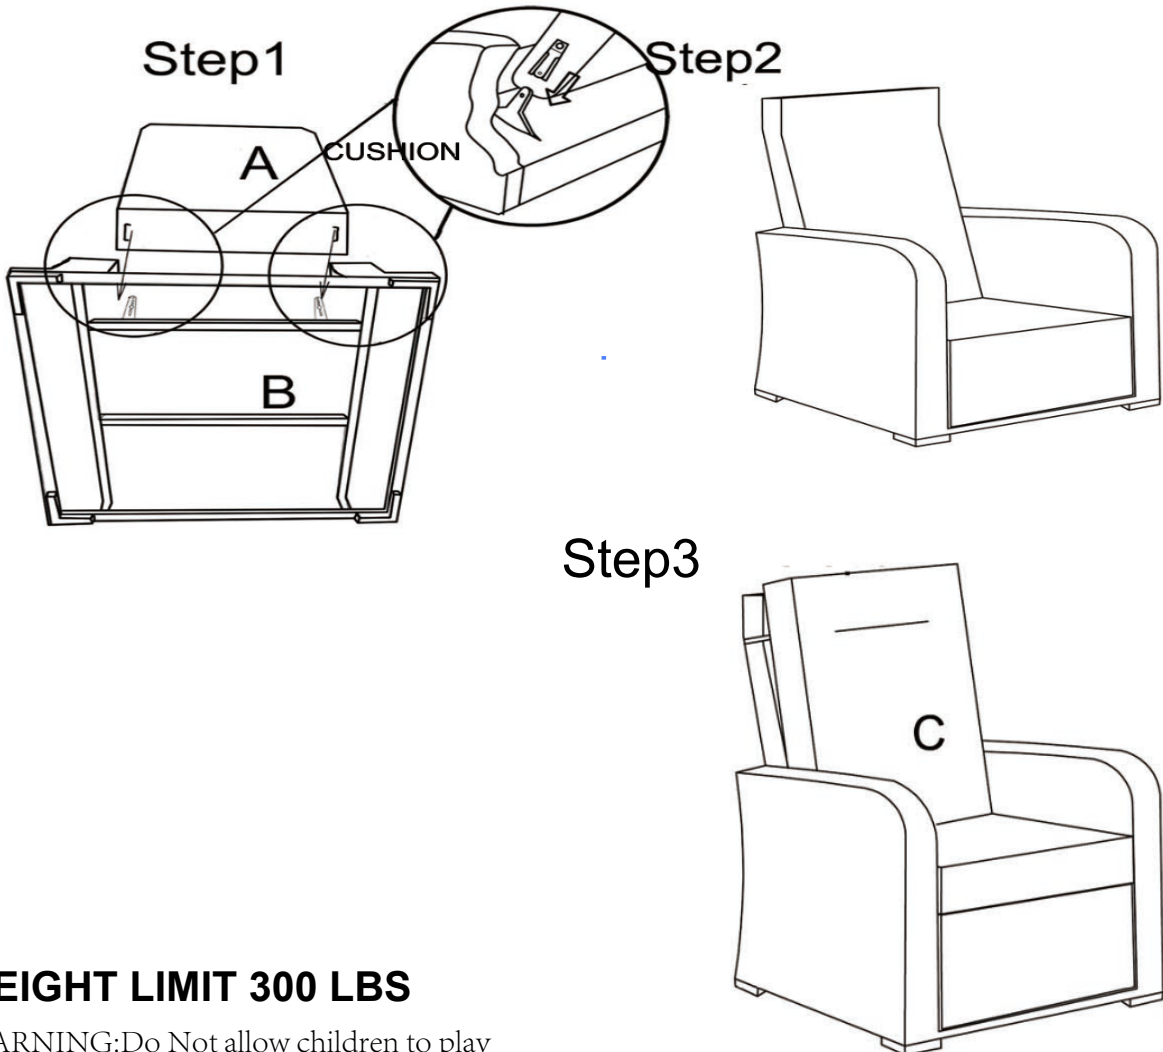

ASSEMBLY INSTRUCTIONS
ITEM NO: 17C390A-W-1
RECLINER SHORELINE PECAN

Thank you for purchasing this quality product. Be sure to check all packing material carefully for small parts that may have come loose inside the carton during shipment

PARTS LIST :

A x 1 	B x 1 	C x 1 
BACK	SEAT	CUSHION

WEIGHT LIMIT 300 LBS

- ⚠ **WARNING:** Do Not allow children to play on or operate the mechanized equipment.
- ⚠ **WARNING:** Care should always be taken to assure there is nothing in the path of the mechanism before and during operation.