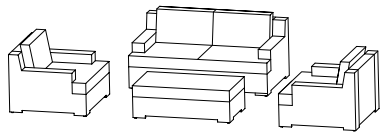

Step1

Step2

Step 2.

Note that the four shorter 35mm bolts (G) will be used on to attach the front edge of Seat Panel (C). Add Seat Panel (C) to assembled parts (A,B,D). Add Washer (I) to 35mm Bolts (G). Insert into the holes on the front edge of Seat Panel (C) and tighten with Allen Key (J). Add Washer (I) to 40mm Bolts (H). Insert into remaining 6 holes in the sides and back of Seat Panel (C). Use Allen Key (J) to tighten all bolts completely.

Step3

Step 3.

After making sure that all parts are aligned properly, and all bolts are tightened completely, turn the sofa upright on its legs. Add Seat Cushions (E) and Back Cushions (F).

Your assembly is now complete. Enjoy!

* Replaceable Part

REPLACEABLE PARTS / PARTIE REMPLAÇABLE / PARTE REEMPLAZABLE

ITEM NO. / ARTICLE NO. / ARTICULO NO : DS-D474-700-1

DESCRIPTION / DESCRIPCIÓN : Loveseat / Amant / Constelación de amantes

x1 RDS-D474-700-HWKIT - Hardware Kit *