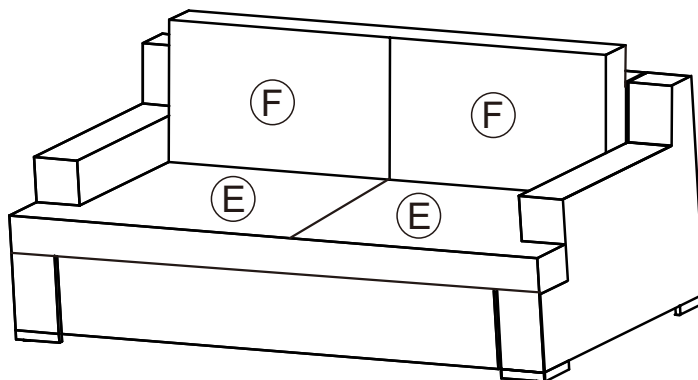

Step3

Step 3.

After making sure that all parts are aligned properly, and all bolts are tightened completely, turn the sofa upright on its legs. Add Seat Cushions (E) and Back Cushions (F).

Your assembly is now complete. Enjoy!

* Replaceable Part