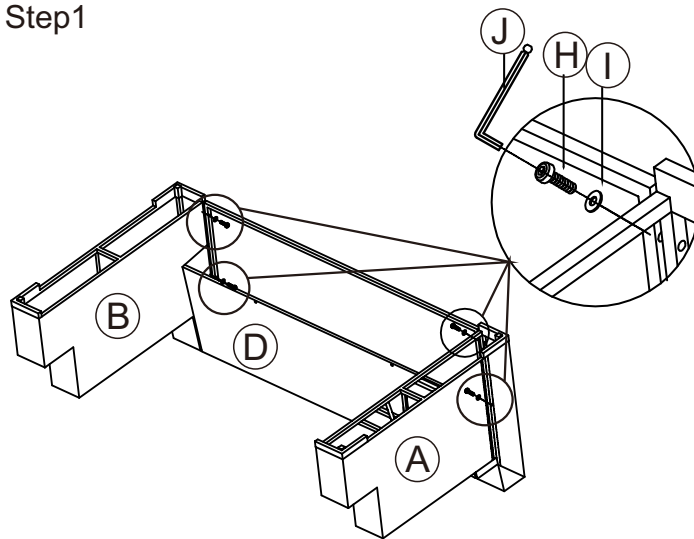

ITEM NO. / ARTICLE NO. / ARTICULO NO : DS-D474-700-1

DESCRIPTION / DESCRIPCIÓN : Loveseat / Amant / Constelación de amantes

Step 1.

Align the bolt holes in Back Panel (D) with those of Right Arm (B). Add Washer (I) to 40mm Bolt (H). From the inside of Back Panel (D) insert the bolts into the holes and tighten with Allen Key (J) provided, but do not tighten completely. Repeat this step to attach Left Arm Panel (A).

Step1

Step2

Step 2.

Note that the four shorter 35mm bolts (G) will be used on to attach the front edge of Seat Panel (C). Add Seat Panel (C) to assembled parts (A,B,D). Add Washer (I) to 35mm Bolts (G). Insert into the holes on the front edge of Seat Panel (C) and tighten with Allen Key (J). Add Washer (I) to 40mm Bolts (H). Insert into remaining 6 holes in the sides and back of Seat Panel (C). Use Allen Key (J) to tighten all bolts completely.