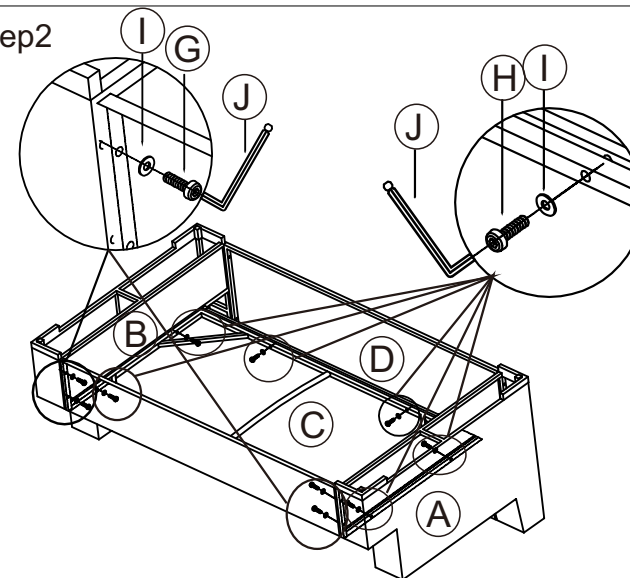

ITEM NO. / ARTICLE NO. / ARTICULO NO : DS-D474-700-1

DESCRIPTION / DESCRIPCIÓN : Loveseat / Amant / Constelación de amantes

Step 1.

Align the bolt holes in Back Panel (D) with those of Right Arm (B). Add Washer (I) to 40mm Bolt (H). From the inside of Back Panel (D) insert the bolts into the holes and tighten with Allen Key (J) provided, but do not tighten completely. Repeat this step to attach Left Arm Panel (A).

Step1

Step2

Step 2.

Note that the four shorter 35mm bolts (G) will be used on to attach the front edge of Seat Panel (C). Add Seat Panel (C) to assembled parts (A,B,D). Add Washer (I) to 35mm Bolts (G). Insert into the holes on the front edge of Seat Panel (C) and tighten with Allen Key (J). Add Washer (I) to 40mm Bolts (H). Insert into remaining 6 holes in the sides and back of Seat Panel (C). Use Allen Key (J) to tighten all bolts completely.