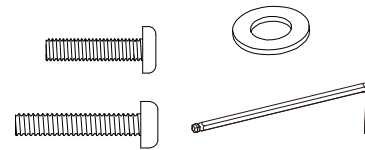

Step1

Step2

Step 2.

Note that the four shorter 35mm bolts (G) will be used on to attach the front edge of Seat Panel (C). Add Seat Panel (C) to assembled parts (A,B,D). Add Washer (I) to 35mm Bolts (G). Insert into the holes on the front edge of Seat Panel (C) and tighten with Allen Key (J). Add Washer (I) to 40mm Bolts (H). Insert into remaining 6 holes in the sides and back of Seat Panel (C). Use Allen Key (J) to tighten all bolts completely.

Step3

Step 3.

After making sure that all parts are aligned properly, and all bolts are tightened completely, turn the sofa upright on its legs. Add Seat Cushions (E) and Back Cushions (F).

Your assembly is now complete. Enjoy!

* Replaceable Part

REPLACEABLE PARTS / PARTIE REMPLAÇABLE / PARTE REEMPLAZABLE

ITEM NO. / ARTICLE NO. / ARTICULO NO : DS-D474-700-1

DESCRIPTION / DESCRIPCIÓN : Loveseat / Amant / Constelación de amantes

x1 RDS-D474-700-HWKIT - Hardware Kit *