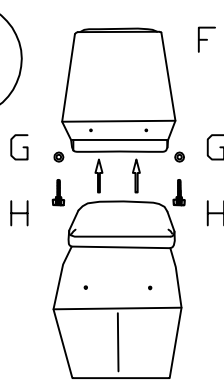

STEP 1:

STEP 4:

STEP 5:

STEP 2:

STEP 3:

Parts List

NO	SKETCH	DESCRIPTION	QTY
A		Transformer	1 PC
B		Power cord	1 PC
C		Wing	1 SET
D		Back	1 PC
E		Body	1 PC

MADE IN CHINA

Parts List

NO	SKETCH	DESCRIPTION	QTY
A		Transformer	1 PC
B		Power cord	1 PC
C		Wing	1 SET
D		Left Back	1 PC
E		Right Back	1 PC
F		Middle Back	1 PC
G		Body	1 PC

MADE IN CHINA

ASSEMBLY INSTRUCTIONS

ITEM NO :MONTANA DLB-7002PP-LOV

STEP 1:

STEP 6:

STEP 7:

STEP 2:

STEP 3:

Parts List

NO	SKETCH	DESCRIPTION	QTY
A		Transformer	1 PC
B		Power cord	1 PC
C		Wing	1 SET
D		Left Back	1 PC
E		Right Back	1 PC
F		Console Back	1 PC
G		Flat Washer	2 PCS
H		Screw	2 PCS
I		Body	1 PC