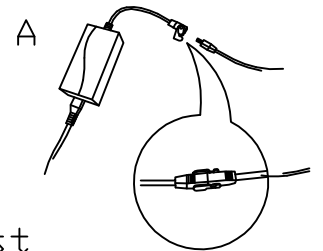

Parts List

NO	SKETCH	DESCRIPTION	QTY
A		Transformer	1 PC
B		Power cord	1 PC
C		Wing	1 SET
D		Left Back	1 PC
E		Right Back	1 PC
F		Middle Back	1 PC
G		Body	1 PC

MADE IN CHINA

ASSEMBLY INSTRUCTIONS

ITEM NO :MONTANA DLB-7002PP-LOV

POWER HEADREST LS WITH CONSOLE

Thank you for purchasing this quality product. Be sure to check all packing materials carefully for small parts that may have come loose inside the carton during shipment.

STEP 1:

STEP 6:

STEP 7:

STEP 2:

STEP 3:

Parts List

NO	SKETCH	DESCRIPTION	QTY
A		Transformer	1 PC
B		Power cord	1 PC
C		Wing	1 SET
D		Left Back	1 PC
E		Right Back	1 PC
F		Console Back	1 PC
G		Flat Washer	2 PCS
H		Screw	2 PCS
I		Body	1 PC