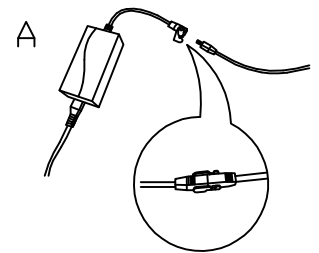

ASSEMBLY INSTRUCTIONS

ITEM NO :MONTANA DLB-7002PP-R
POWER HEADREST RECLINER

Thank you for purchasing this quality product. Be sure to check all packing materials carefully for small parts that may have come loose inside the carton during shipment.

STEP 1:

STEP 4:

STEP 5:

STEP 2:

STEP 3:

Parts List

NO	SKETCH	DESCRIPTION	QTY
A		Transformer	1 PC
B		Power cord	1 PC
C		Wing	1 SET
D		Back	1 PC
E		Body	1 PC

MADE IN CHINA