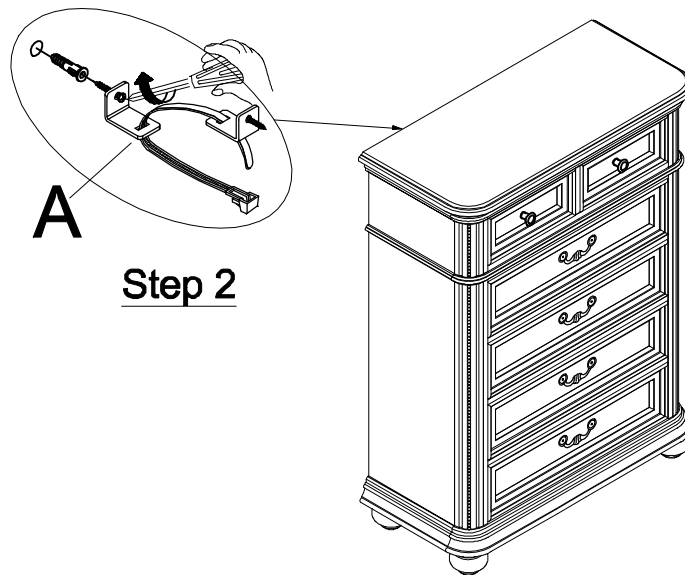

AMERICAN SIGNATURE, INC.

ASSEMBLY INSTRUCTIONS

ITEM NO: BVC162-C CHEST-MAYFAIR WHITE

Thank you for purchasing this quality product. Be sure to check all packing material carefully for small parts that may have come loose inside the carton during shipment.

HARDWARE/PARTS LOCATION

BVC162-C CHEST-MAYFAIR WHITE > Bun foot > Inside labeled inner carton > Placed in bottom drawer
> Anti-tipping kit > Inside white pack > Stapled behind Chest's right top corner

NO.	HARDWARE LIST		Q'TY
A		Anti-tipping hardware	2

NO.	PARTS LIST		Q'TY
1		Chest	1
2		Bun Foot	4

TOOLS REQUIRED (NOT PROVIDED)
Screw Driver

MADE IN VIETNAM

EXCLUSIVE AMERICAN SIGNATURE DESIGN-DO NOT REPRODUCE WITHOUT WRITTEN PERMISSION