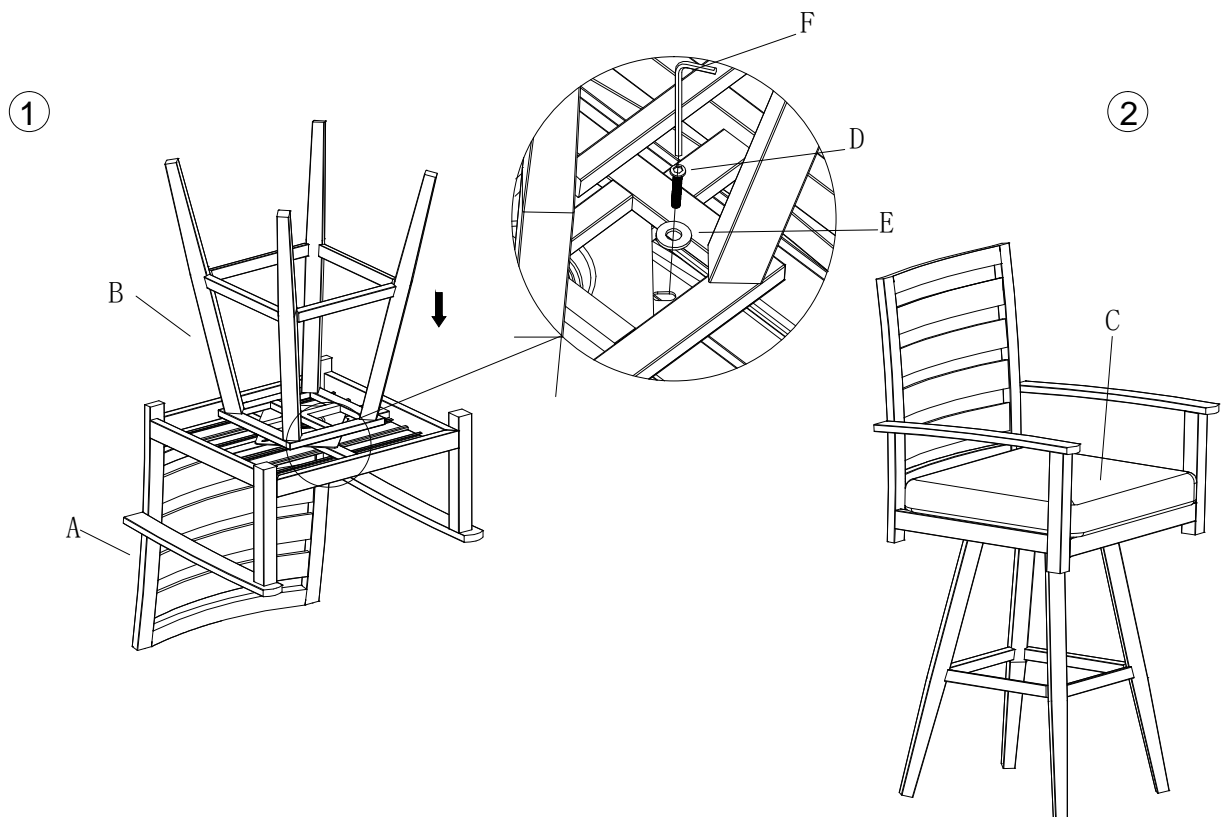

### COUNTER HEIGHT SWIVEL STOOL LAKEWAY GREY

Thank you for purchasing this quality product. Be sure to check all packing material carefully for small parts that may have come loose inside the carton during shipment

**PARTS LIST :**

A x 1	B x 1	C x 1
		
SEAT	LEG	SEAT CUSHION

**HARDWARE LIST:**

D x 4	E x 4	F x 1
 1/4"x15mm	 1/4"	 4#
BOLT	METAL WASHER	ALLEN WRENCH

Weight Limit 250 LBS

**MADE IN CHINA**