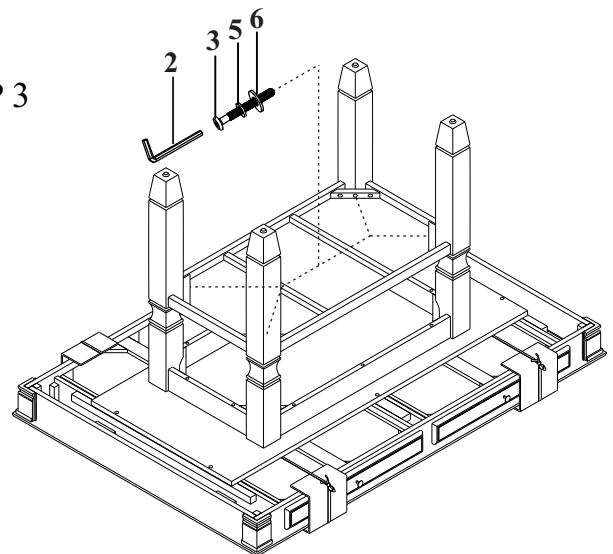

ASSEMBLY INSTRUCTIONS
 ITEM NO: DVC041 GT / DVC051 GT
 60X42 KIT ISLD - GLENDALE WHITE/PINE-BLACK/PINE

Thank you for purchasing this quality product. Be sure to check all packing material carefully for small parts that may have come loose inside the carton during shipment.

STEP 1

PARTS LIST			
No.	Description	Sketch	Quantity
A	Table Top		1
B	Table Leg		4
C	Connecting Panel		1
D	Shelf Panel		2

HARDWARE LIST				
No.	Description	Sketch	Size	Quantity
1	Allen Key		L80x4mm	1
2	Allen Key		L57x4mm	1
3	Long Bolt		5/16"x65mm	16
4	Short Bolt		5/16"x40mm	6
5	Lock Washer		5/16"x13x1.8mm	22
6	Flat Washer		5/16"x19x1.8mm	22

STEP 2

STEP 3

ASSEMBLY INSTRUCTIONS
ITEM NO: DVC041 GT / DVC051 GT
60X42 KIT ISLD - GLENDALE WHITE/PINE-BLACK/PINE

Thank you for purchasing this quality product. Be sure to check all packing material carefully for small parts that may have come loose inside the carton during shipment.