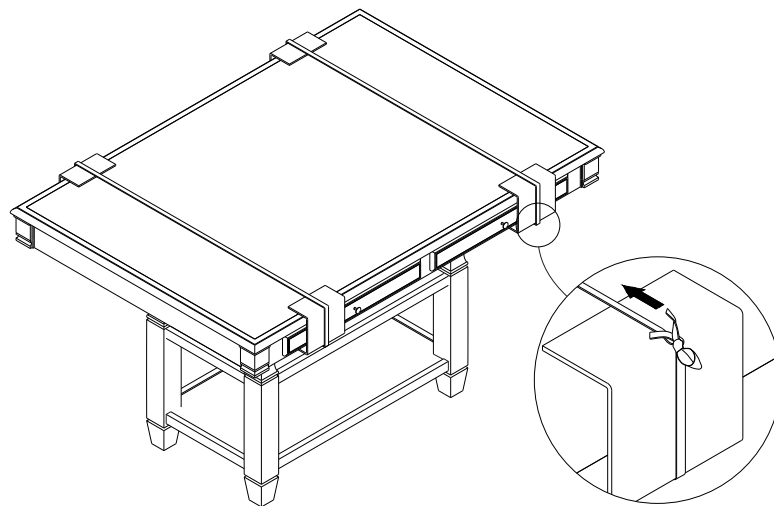

ASSEMBLY INSTRUCTIONS
ITEM NO: DVC041 GT / DVC051 GT
60X42 KIT ISLD - GLENDALE WHITE/PINE-BLACK/PINE

Thank you for purchasing this quality product. Be sure to check all packing material carefully for small parts that may have come loose inside the carton during shipment.

STEP 4

STEP 5

STEP 6

ASSEMBLY COMPLETED

Do not fully tighten all screws and bolts until the entire item is completely assembled.