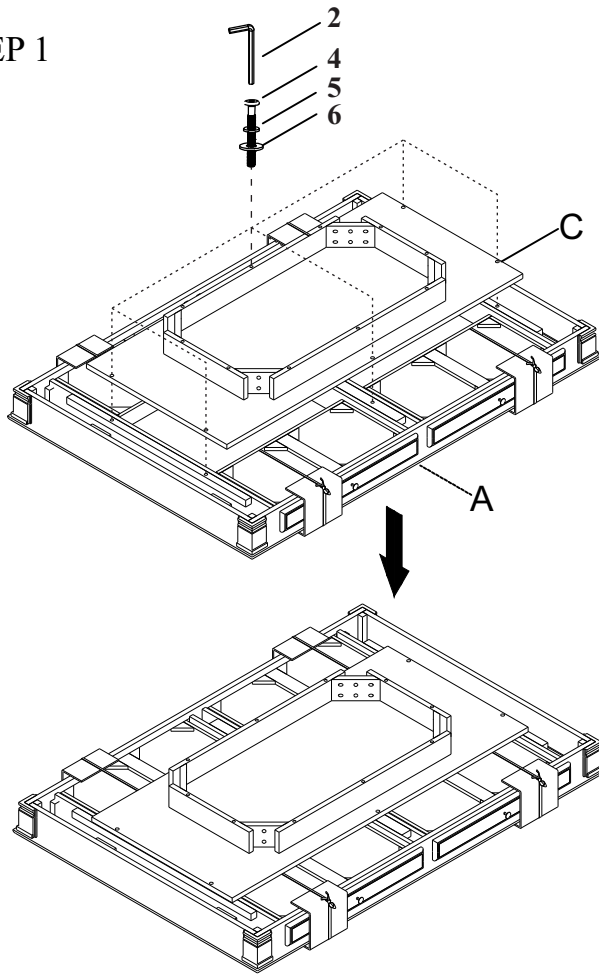

ASSEMBLY INSTRUCTIONS
 ITEM NO: DVC041 GT / DVC051 GT
 60X42 KIT ISLD - GLENDALE WHITE/PINE-BLACK/PINE

Thank you for purchasing this quality product. Be sure to check all packing material carefully for small parts that may have come loose inside the carton during shipment.

STEP 1

PARTS LIST			
No.	Description	Sketch	Quantity
A	Table Top		1
B	Table Leg		4
C	Connecting Panel		1
D	Shelf Panel		2

HARDWARE LIST				
No.	Description	Sketch	Size	Quantity
1	Allen Key		L80x4mm	1
2	Allen Key		L57x4mm	1
3	Long Bolt		5/16"x65mm	16
4	Short Bolt		5/16"x40mm	6
5	Lock Washer		5/16"x13x1.8mm	22
6	Flat Washer		5/16"x19x1.8mm	22

STEP 2

STEP 3

ASSEMBLY INSTRUCTIONS
ITEM NO: DVC041 GT / DVC051 GT
60X42 KIT ISLD - GLENDALE WHITE/PINE-BLACK/PINE

Thank you for purchasing this quality product. Be sure to check all packing material carefully for small parts that may have come loose inside the carton during shipment.