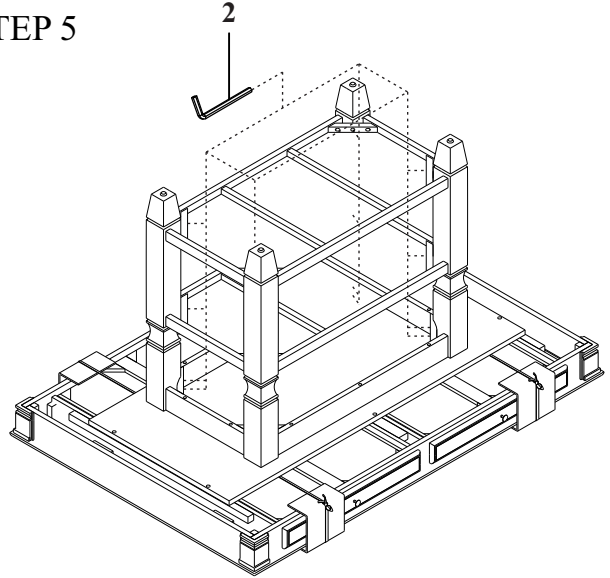

ASSEMBLY INSTRUCTIONS
ITEM NO: DVC041 GT / DVC051 GT
60X42 KIT ISLD - GLENDALE WHITE/PINE-BLACK/PINE

Thank you for purchasing this quality product. Be sure to check all packing material carefully for small parts that may have come loose inside the carton during shipment.

STEP 4

STEP 5

STEP 6

ASSEMBLY COMPLETED

Do not fully tighten all screws and bolts until the entire item is completely assembled.