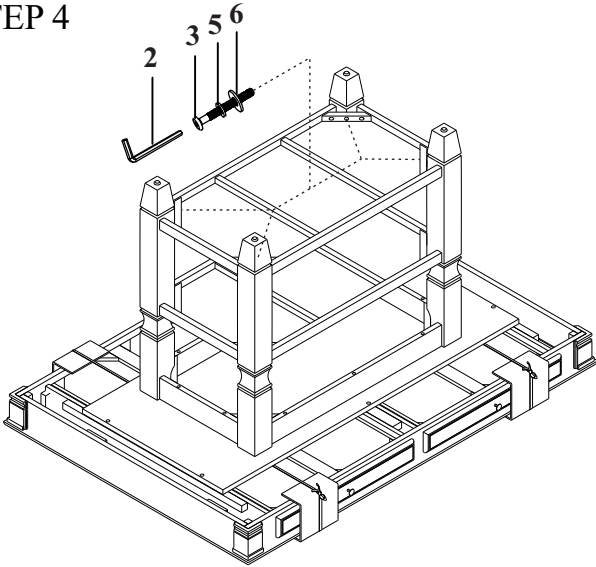

ASSEMBLY INSTRUCTIONS
ITEM NO: DVC041 GT / DVC051 GT
60X42 KIT ISLD - GLENDALE WHITE/PINE-BLACK/PINE

Thank you for purchasing this quality product. Be sure to check all packing material carefully for small parts that may have come loose inside the carton during shipment.

STEP 4