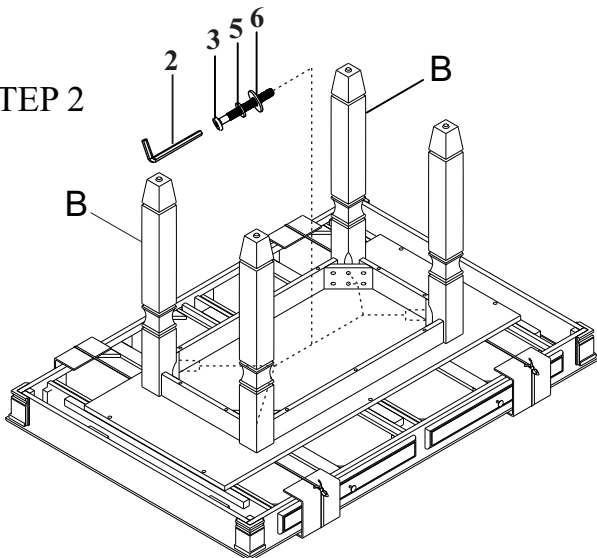

ASSEMBLY INSTRUCTIONS
 ITEM NO: DVC041 GT / DVC051 GT
 60X42 KIT ISLD - GLENDALE WHITE/PINE-BLACK/PINE

Thank you for purchasing this quality product. Be sure to check all packing material carefully for small parts that may have come loose inside the carton during shipment.

STEP 1

PARTS LIST			
No.	Description	Sketch	Quantity
A	Table Top		1
B	Table Leg		4
C	Connecting Panel		1
D	Shelf Panel		2

HARDWARE LIST				
No.	Description	Sketch	Size	Quantity
1	Allen Key		L80x4mm	1
2	Allen Key		L57x4mm	1
3	Long Bolt		5/16"x65mm	16
4	Short Bolt		5/16"x40mm	6
5	Lock Washer		5/16"x13x1.8mm	22
6	Flat Washer		5/16"x19x1.8mm	22

STEP 2

STEP 3

ASSEMBLY INSTRUCTIONS
ITEM NO: DVC041 GT / DVC051 GT
60X42 KIT ISLD - GLENDALE WHITE/PINE-BLACK/PINE

Thank you for purchasing this quality product. Be sure to check all packing material carefully for small parts that may have come loose inside the carton during shipment.