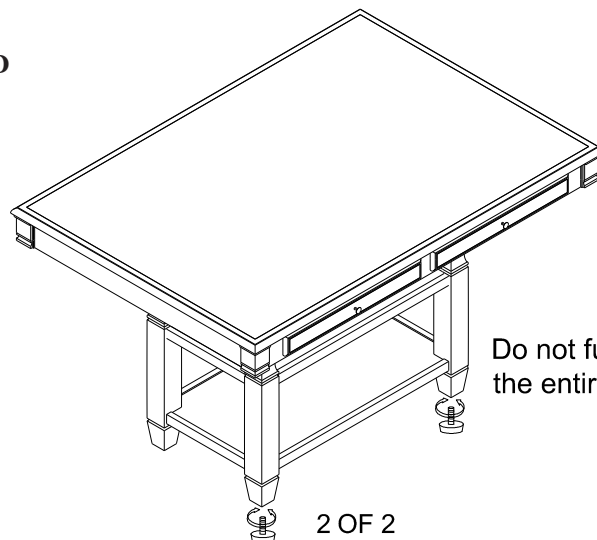

ASSEMBLY COMPLETED

Do not fully tighten all screws and bolts until the entire item is completely assembled.