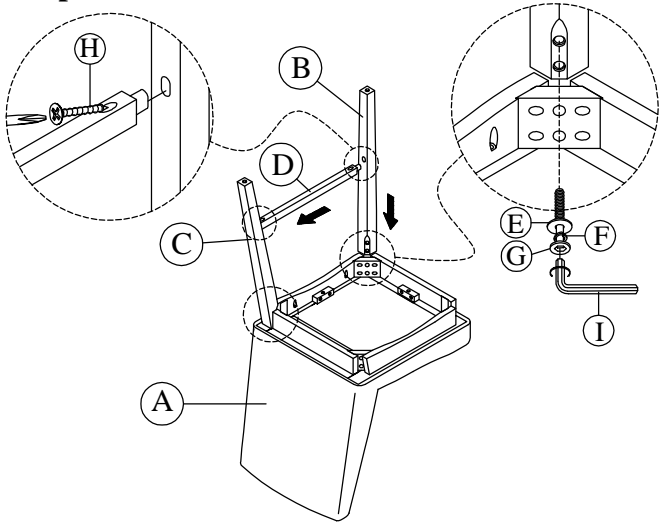

ASSEMBLY INSTRUCTIONS
ITEM NO: DPR300SC
DESCRIPTION: UPH SIDE CHAIR - GEMINI GRAY

Thank you for purchasing this quality product. Be sure to check all packing material carefully for small parts that may have come loose inside the carton during shipment.

TOOLS REQUIRED (NOT PROVIDED)
Screwdriver

PARTS LIST:			
No.	Sketch	Description	Quantity
A		Seat Frame W/Cushion	1 Pc
B		Front Leg L/ R	2 Pcs
C		Back Leg L/ R	2 Pcs
D		Side Stretcher	2 Pcs

HARDWARE LIST:				
No.	Sketch	Description	Size	Quantity
E		Washer	1/4"	8 Pcs
F		Spring washer	1/4"	8 Pcs
G		Bolt	1/4"x60mm	8 Pcs
H		Screw	#4x38mm	4 Pcs
I		Allen key	M4	1 Pc
J		Allen key	M4x75mm	1 Pc

Step 1