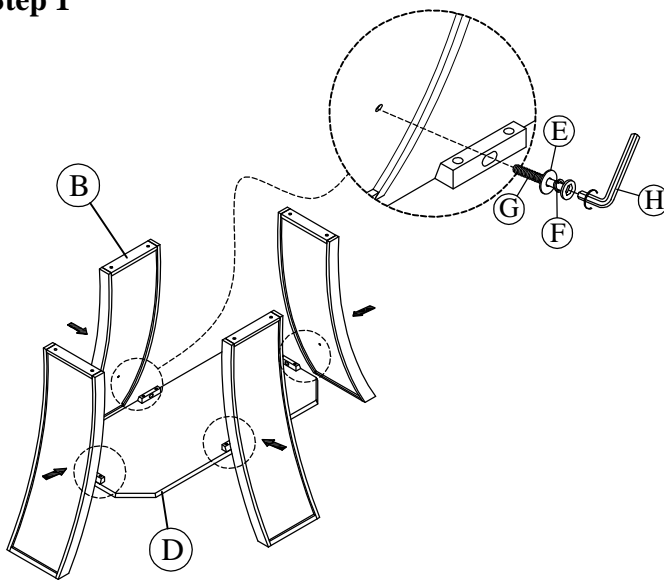

ASSEMBLY INSTRUCTIONS
ITEM NO: DPR500DT/ DPR300DB
DESCRIPTION: RECT DINING TABLE - GEMINI GRAY

Thank you for purchasing this quality product. Be sure to check all packing material carefully for small parts that may have come loose inside the carton during shipment.

PARTS LIST:			
No.	Sketch	Description	Quantity
A		Table Top	1 Pc
B		Leg	4 Pcs
C		Bottom Shelf	1 Pc
D		Upper Shelf	1 Pc

HARDWARE LIST:				
No.	Sketch	Description	Size	Quantity
E		Washer	5/16"	12 Pcs
F		Spring washer	5/16"	12 Pcs
G		Bolt	5/16"x45mm	12 Pcs
H		Allen key	M4	1 Pc
I		Allen key	M4x75mm	1 Pc

Step 1

Step 2

Step 3

Adjust the glass end to balance with the foot according to the sticker on the glass head.
 Remove sticker after assemble done.

ASSEMBLY INSTRUCTIONS
ITEM NO: DPR300SC
DESCRIPTION: UPH SIDE CHAIR - GEMINI GRAY

PARTS LIST:			
No.	Sketch	Description	Quantity
A		Seat Frame W/Cushion	1 Pc
B		Front Leg L/ R	2 Pcs
C		Back Leg L/ R	2 Pcs
D		Side Stretcher	2 Pcs

HARDWARE LIST:				
No.	Sketch	Description	Size	Quantity
E		Washer	1/4"	8 Pcs
F		Spring washer	1/4"	8 Pcs
G		Bolt	1/4"x60mm	8 Pcs
H		Screw	#4x38mm	4 Pcs
I		Allen key	M4	1 Pc
J		Allen key	M4x75mm	1 Pc