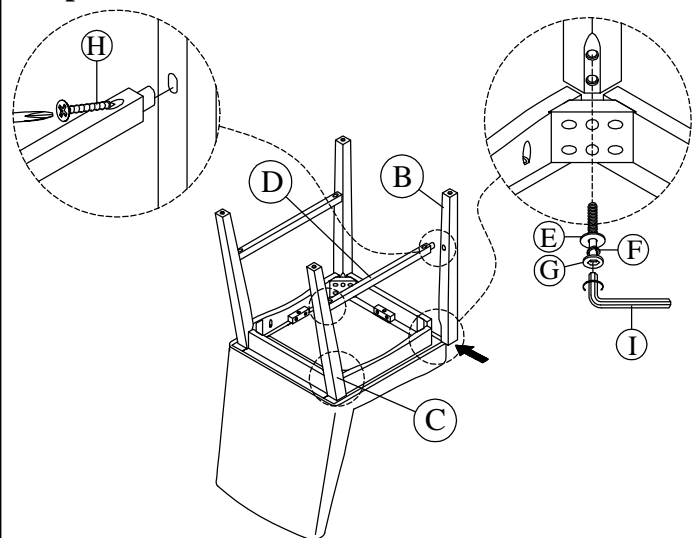

ASSEMBLY INSTRUCTIONS
ITEM NO: DPR300SC
DESCRIPTION: UPH SIDE CHAIR - GEMINI GRAY

Thank you for purchasing this quality product. Be sure to check all packing material carefully for small parts that may have come loose inside the carton during shipment.

TOOLS REQUIRED (NOT PROVIDED)
Screwdriver

PARTS LIST:			
No.	Sketch	Description	Quantity
A		Seat Frame W/Cushion	1 Pc
B		Front Leg L/ R	2 Pcs
C		Back Leg L/ R	2 Pcs
D		Side Stretcher	2 Pcs

HARDWARE LIST:				
No.	Sketch	Description	Size	Quantity
E		Washer	1/4"	8 Pcs
F		Spring washer	1/4"	8 Pcs
G		Bolt	1/4"x60mm	8 Pcs
H		Screw	#4x38mm	4 Pcs
I		Allen key	M4	1 Pc
J		Allen key	M4x75mm	1 Pc

Step 1

Step 2

Completed