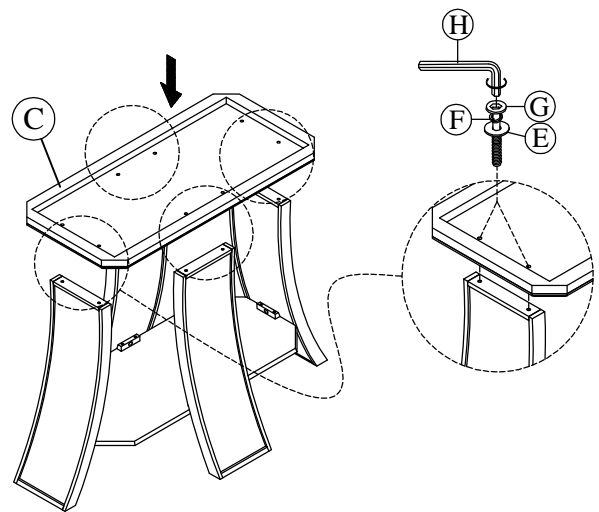

ASSEMBLY INSTRUCTIONS
ITEM NO: DPR500DT/ DPR300DB
DESCRIPTION: RECT DINING TABLE - GEMINI GRAY

Thank you for purchasing this quality product. Be sure to check all packing material carefully for small parts that may have come loose inside the carton during shipment.

PARTS LIST:			
No.	Sketch	Description	Quantity
A		Table Top	1 Pc
B		Leg	4 Pcs
C		Bottom Shelf	1 Pc
D		Upper Shelf	1 Pc

HARDWARE LIST:				
No.	Sketch	Description	Size	Quantity
E		Washer	5/16"	12 Pcs
F		Spring washer	5/16"	12 Pcs
G		Bolt	5/16"x45mm	12 Pcs
H		Allen key	M4	1 Pc
I		Allen key	M4x75mm	1 Pc

Step 1

Step 2

Step 3

Adjust the glass end to balance with the foot according to the sticker on the glass head.
 Remove sticker after assemble done.

ASSEMBLY INSTRUCTIONS
ITEM NO: DPR300SC
DESCRIPTION: UPH SIDE CHAIR - GEMINI GRAY

PARTS LIST:			
No.	Sketch	Description	Quantity
A		Seat Frame W/Cushion	1 Pc
B		Front Leg L/ R	2 Pcs
C		Back Leg L/ R	2 Pcs
D		Side Stretcher	2 Pcs

HARDWARE LIST:				
No.	Sketch	Description	Size	Quantity
E		Washer	1/4"	8 Pcs
F		Spring washer	1/4"	8 Pcs
G		Bolt	1/4"x60mm	8 Pcs
H		Screw	#4x38mm	4 Pcs
I		Allen key	M4	1 Pc
J		Allen key	M4x75mm	1 Pc