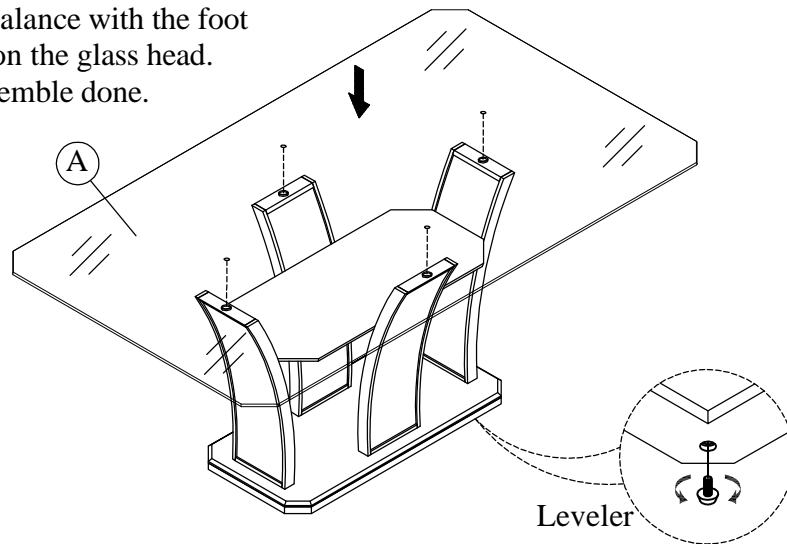

PARTS LIST:			
No.	Sketch	Description	Quantity
A		Table Top	1 Pc
B		Leg	4 Pcs
C		Bottom Shelf	1 Pc
D		Upper Shelf	1 Pc

HARDWARE LIST:				
No.	Sketch	Description	Size	Quantity
E		Washer	5/16"	12 Pcs
F		Spring washer	5/16"	12 Pcs
G		Bolt	5/16"x45mm	12 Pcs
H		Allen key	M4	1 Pc
I		Allen key	M4x75mm	1 Pc

Step 1

Step 2

Step 3

Adjust the glass end to balance with the foot according to the sticker on the glass head.
 Remove sticker after assemble done.

ASSEMBLY INSTRUCTIONS
ITEM NO: DPR300SC
DESCRIPTION: UPH SIDE CHAIR - GEMINI GRAY