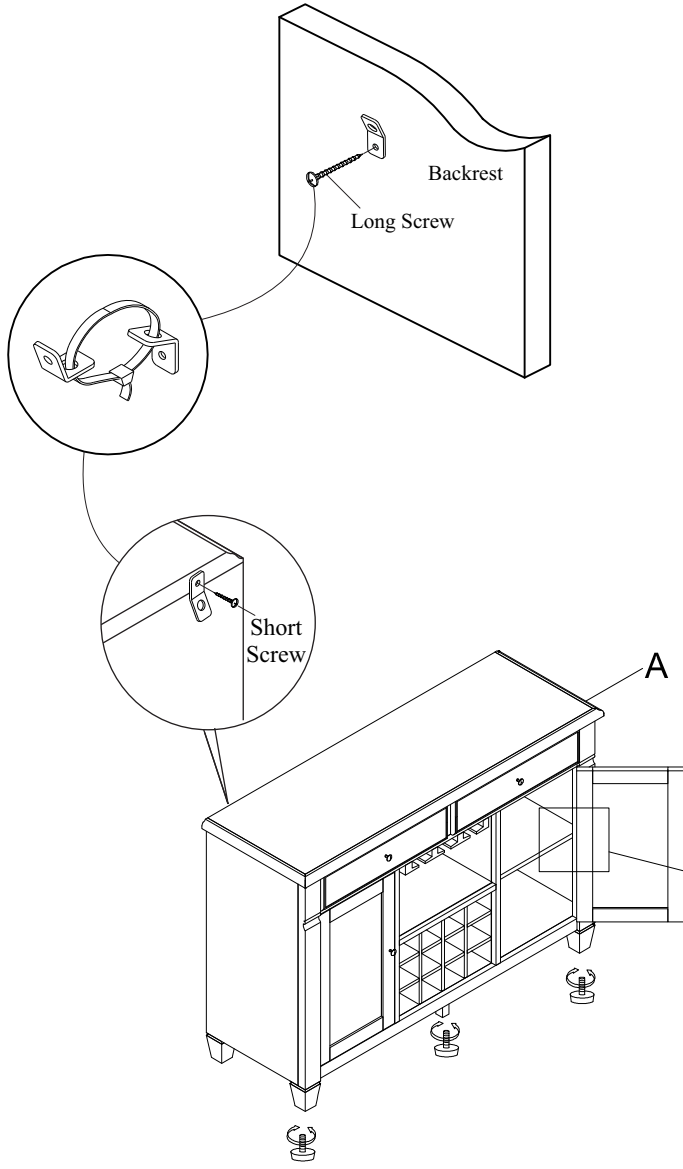

ASSEMBLY INSTRUCTIONS
ITEM NO: DVC041 S / DVC051 S
SERVER - GLENDALE WHITE/PINE-BLACK/PINE

Thank you for purchasing this quality product. Be sure to check all packing material carefully for small parts that may have come loose inside the carton during shipment.

STEP 1