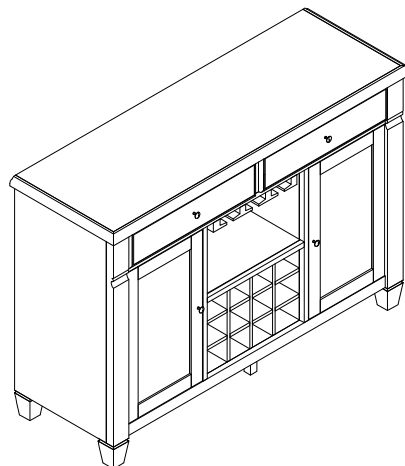

ASSEMBLY COMPLETED