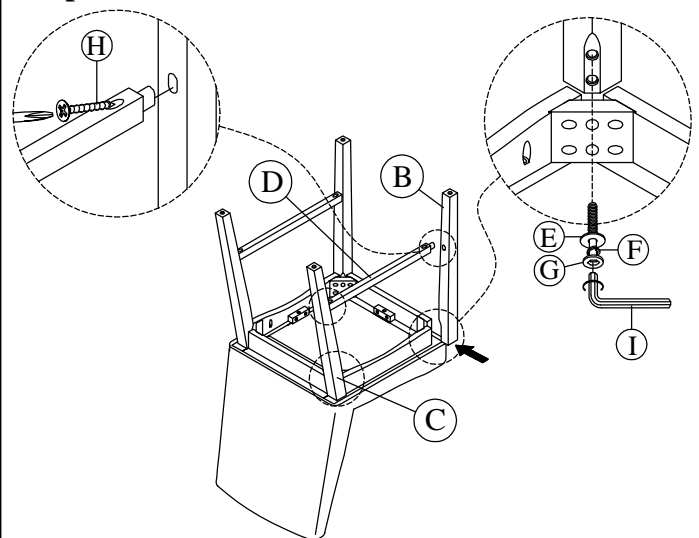

ASSEMBLY INSTRUCTIONS
ITEM NO: DPR300SC
DESCRIPTION: UPH SIDE CHAIR - GEMINI GRAY

Thank you for purchasing this quality product. Be sure to check all packing material carefully for small parts that may have come loose inside the carton during shipment.

TOOLS REQUIRED (NOT PROVIDED)
Screwdriver

PARTS LIST:			
No.	Sketch	Description	Quantity
A		Seat Frame W/Cushion	1 Pc
B		Front Leg L/ R	2 Pcs
C		Back Leg L/ R	2 Pcs
D		Side Stretcher	2 Pcs

HARDWARE LIST:				
No.	Sketch	Description	Size	Quantity
E		Washer	1/4"	8 Pcs
F		Spring washer	1/4"	8 Pcs
G		Bolt	1/4"x60mm	8 Pcs
H		Screw	#4x38mm	4 Pcs
I		Allen key	M4	1 Pc
J		Allen key	M4x75mm	1 Pc

Step 1

Step 2

Completed