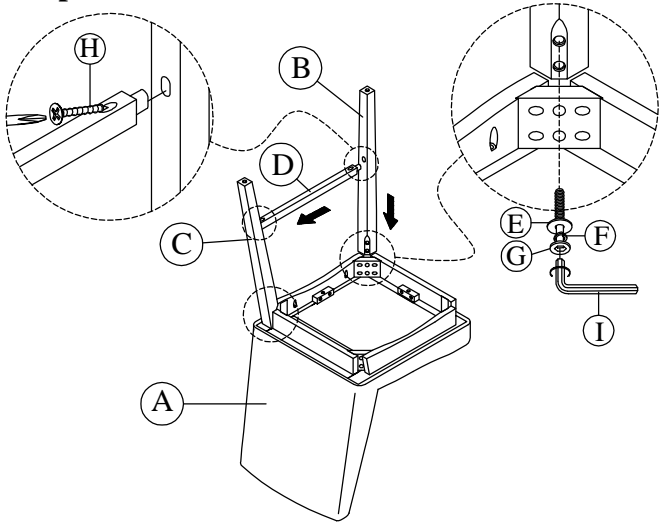

ASSEMBLY INSTRUCTIONS
ITEM NO: DPR300SC
DESCRIPTION: UPH SIDE CHAIR - GEMINI GRAY

Thank you for purchasing this quality product. Be sure to check all packing material carefully for small parts that may have come loose inside the carton during shipment.

TOOLS REQUIRED (NOT PROVIDED)
Screwdriver

PARTS LIST:			
No.	Sketch	Description	Quantity
A		Seat Frame W/Cushion	1 Pc
B		Front Leg L/ R	2 Pcs
C		Back Leg L/ R	2 Pcs
D		Side Stretcher	2 Pcs

HARDWARE LIST:				
No.	Sketch	Description	Size	Quantity
E		Washer	1/4"	8 Pcs
F		Spring washer	1/4"	8 Pcs
G		Bolt	1/4"x60mm	8 Pcs
H		Screw	#4x38mm	4 Pcs
I		Allen key	M4	1 Pc
J		Allen key	M4x75mm	1 Pc

Step 1