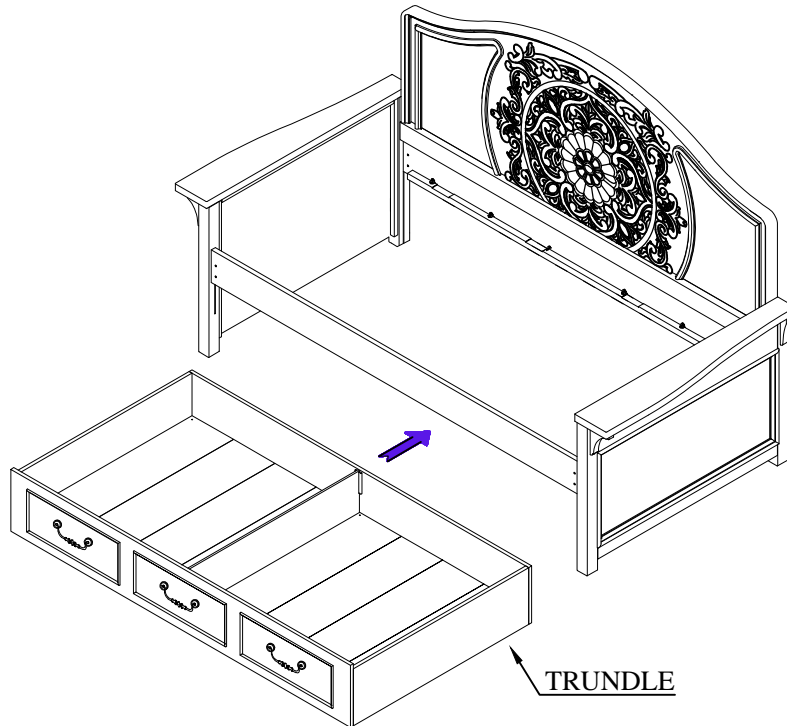

PARTS LIST:			
No.	Description	Sketch	Quantity
1	Front Panel		1 Pc
2	Back Panel		1 Pc
3	Side Panel		2 Pcs
4	Metal Bar		1 Pc
5	Divider Panel		1 Pc
6	Bottom Panel		2 Pcs

TOOLS REQUIRED (NOT PROVIDED)				
PHILLIPS SCREWDRIVER				
HARDWARE LIST:				
No.	Description	Sketch		Q.ty
A	Bolt Handle		Ø5/32 " x 12mm	6 Pcs
B	Handle			3 Pcs
C	Screw		M4 x 45mm	4 Pcs
D	Screw		M4 x 25mm	4 Pcs

ASSEMBLY INSTRUCTIONS

ITEM NO: 195-S318-801

DESCRIPTION: TRUNDLE
FLORENCE

ASSEMBLY INSTRUCTIONS

ITEM NO: 195-S318-801

DESCRIPTION: TRUNDLE
FLORENCE

OPTIONAL TRUNDLE BED ASSEMBLY

3/3 DAY BED & TRUNDLE