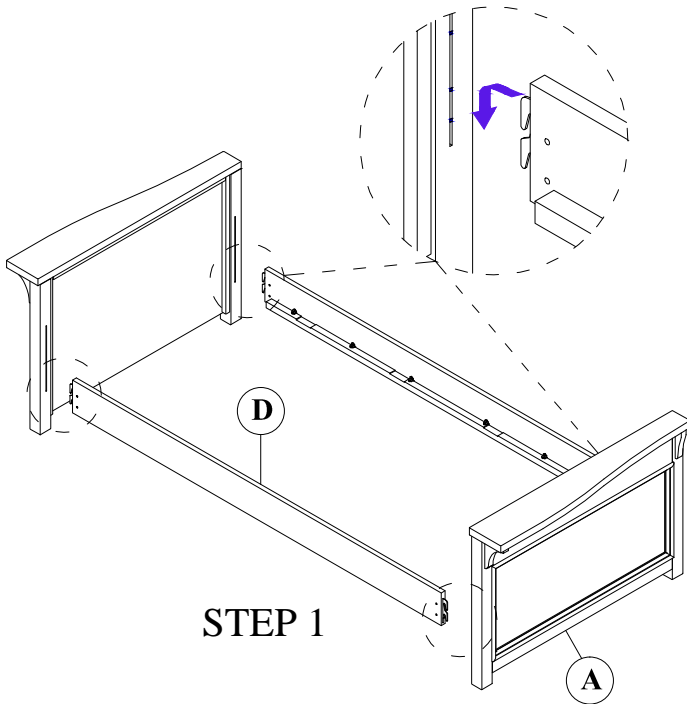

ASSEMBLY INSTRUCTIONS

ITEM NO: 195-S318-750 / 751

DESCRIPTION: 3/3 DAY BED
FLORENCE