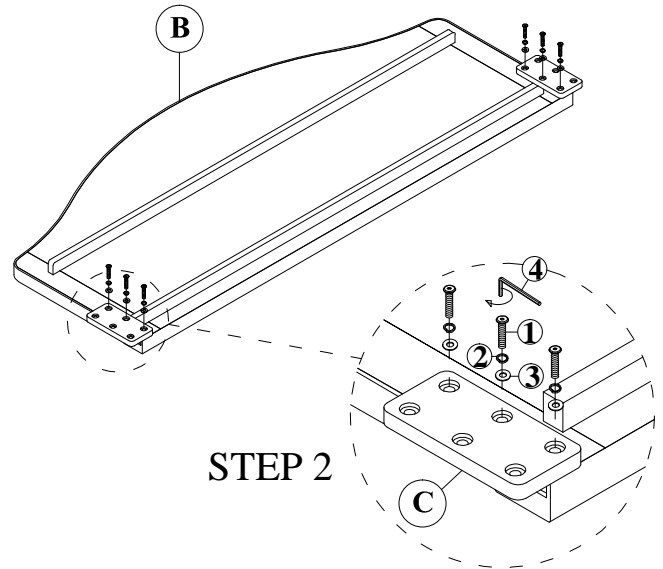

ASSEMBLY INSTRUCTIONS

ITEM NO: 195-S318-750 / 751

DESCRIPTION: 3/3 DAY BED
FLORENCE