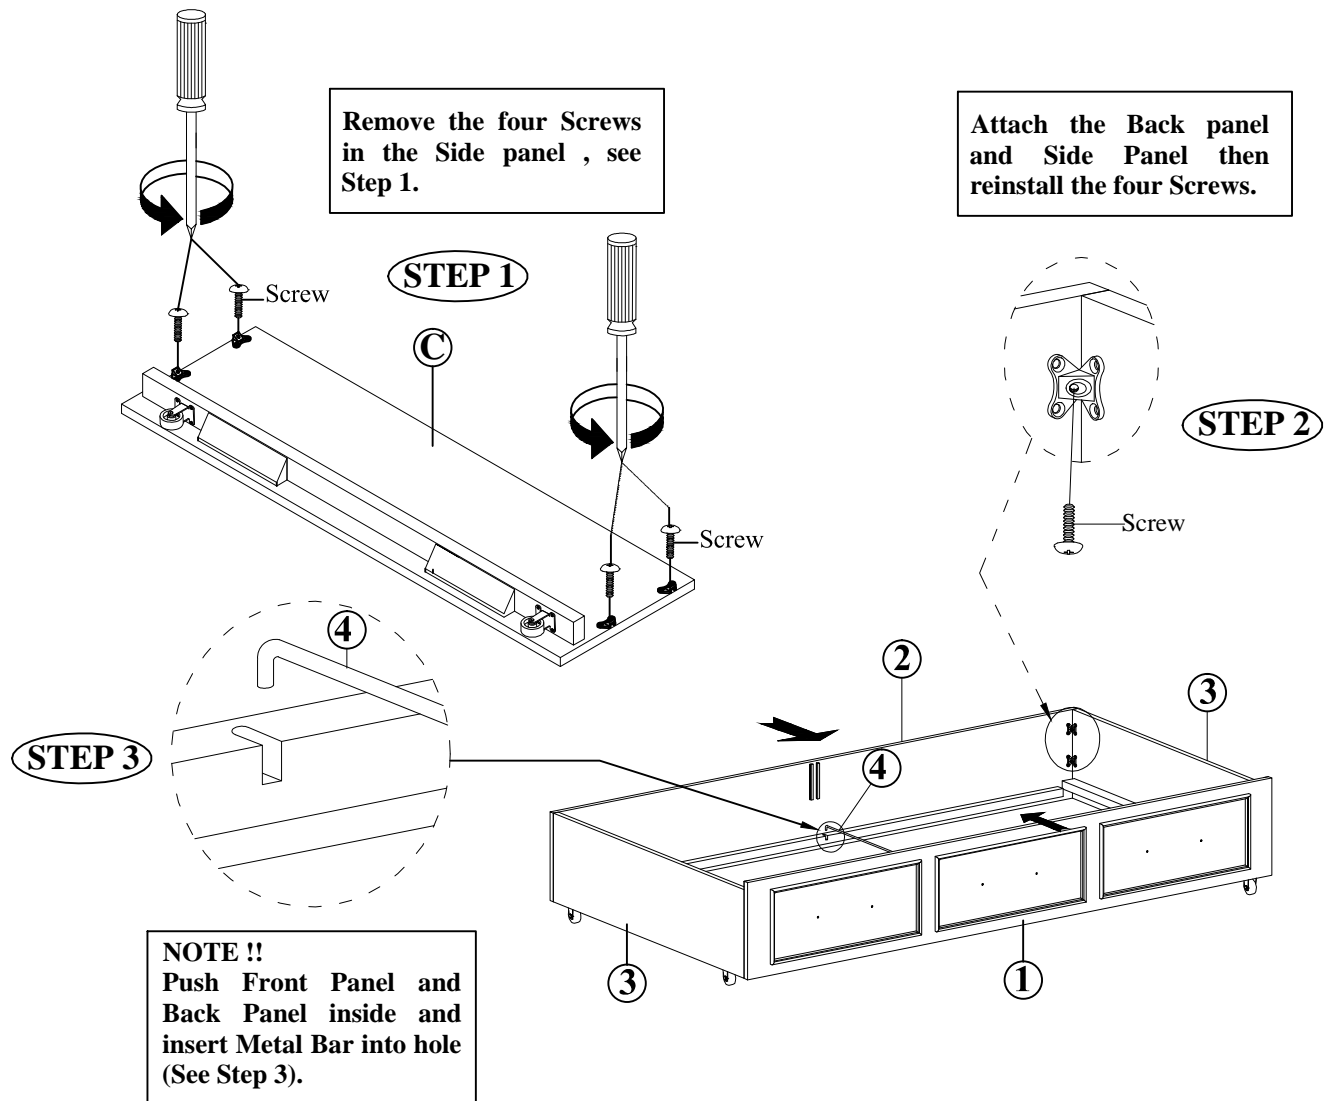

3/3 DAY BED & TRUNDLE

ASSEMBLY INSTRUCTIONS

ITEM NO: 195-S318-801

DESCRIPTION: TRUNDLE
FLORENCE

Thank you for purchasing this quality product. Be sure to check all packing material carefully for small parts that may have come loose inside the carton during shipment.

PARTS LIST:			
No.	Description	Sketch	Quantity
1	Front Panel		1 Pc
2	Back Panel		1 Pc
3	Side Panel		2 Pcs
4	Metal Bar		1 Pc
5	Divider Panel		1 Pc
6	Bottom Panel		2 Pcs

TOOLS REQUIRED (NOT PROVIDED)				
PHILLIPS SCREWDRIVER				
HARDWARE LIST:				
No.	Description	Sketch		Q.ty
A	Bolt Handle		Ø5/32 " x 12mm	6 Pcs
B	Handle			3 Pcs
C	Screw		M4 x 45mm	4 Pcs
D	Screw		M4 x 25mm	4 Pcs