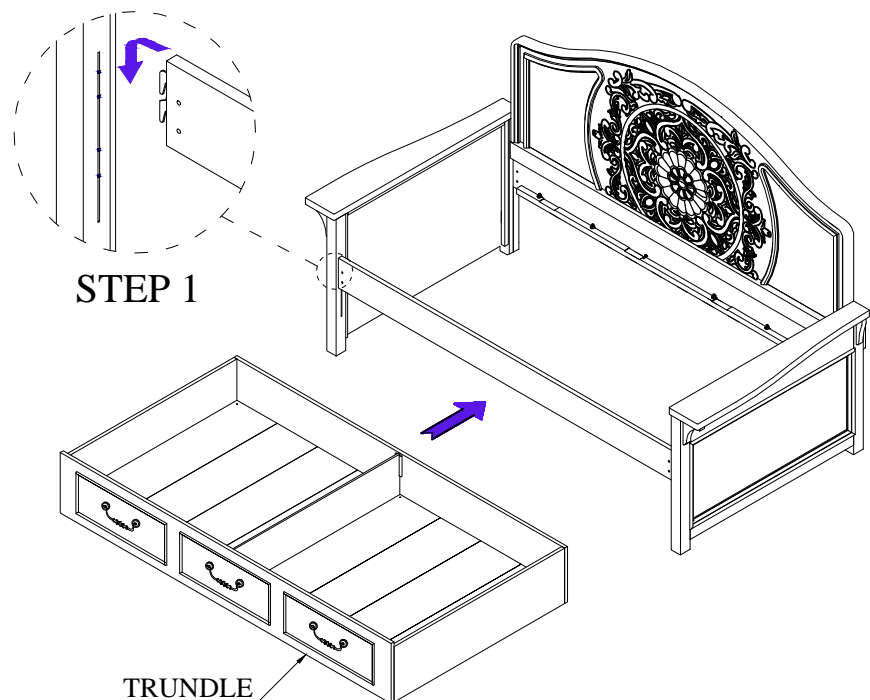

3/3 DAY BED & TRUNDLE