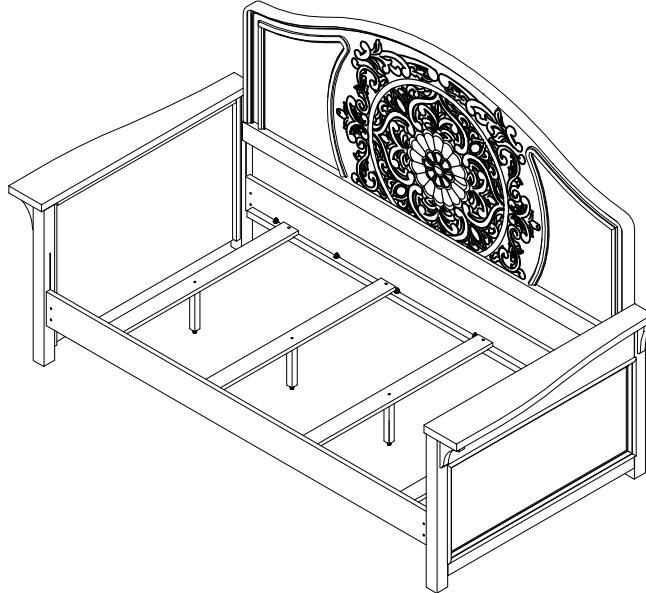

ASSEMBLY INSTRUCTIONS

ITEM NO: 195-S318-750 / 751

DESCRIPTION: 3/3 DAY BED

FLORENCE

Thank you for purchasing this quality product. Be sure to check all packing material carefully for small parts that may have come loose inside the carton during shipment.

3/3 DAY BED

3/3 DAY BED & TRUNDLE

ASSEMBLY INSTRUCTIONS

ITEM NO: 195-S318-750 / 751

DESCRIPTION: 3/3 DAY BED
FLORENCE

PART LIST			
No.	Drawing	Descriptions	Qty.
A		3/3 Day bed ends)	2 PCS
B		3/3 Day bed back	1 PC
C		Wood Block	2 PCS
D		Side Rails	2 PCS
E		Slats (986 x 75 x 28mm)	4 PCS
F		Support legs (186 x 28 x 28mm)	4 PCS