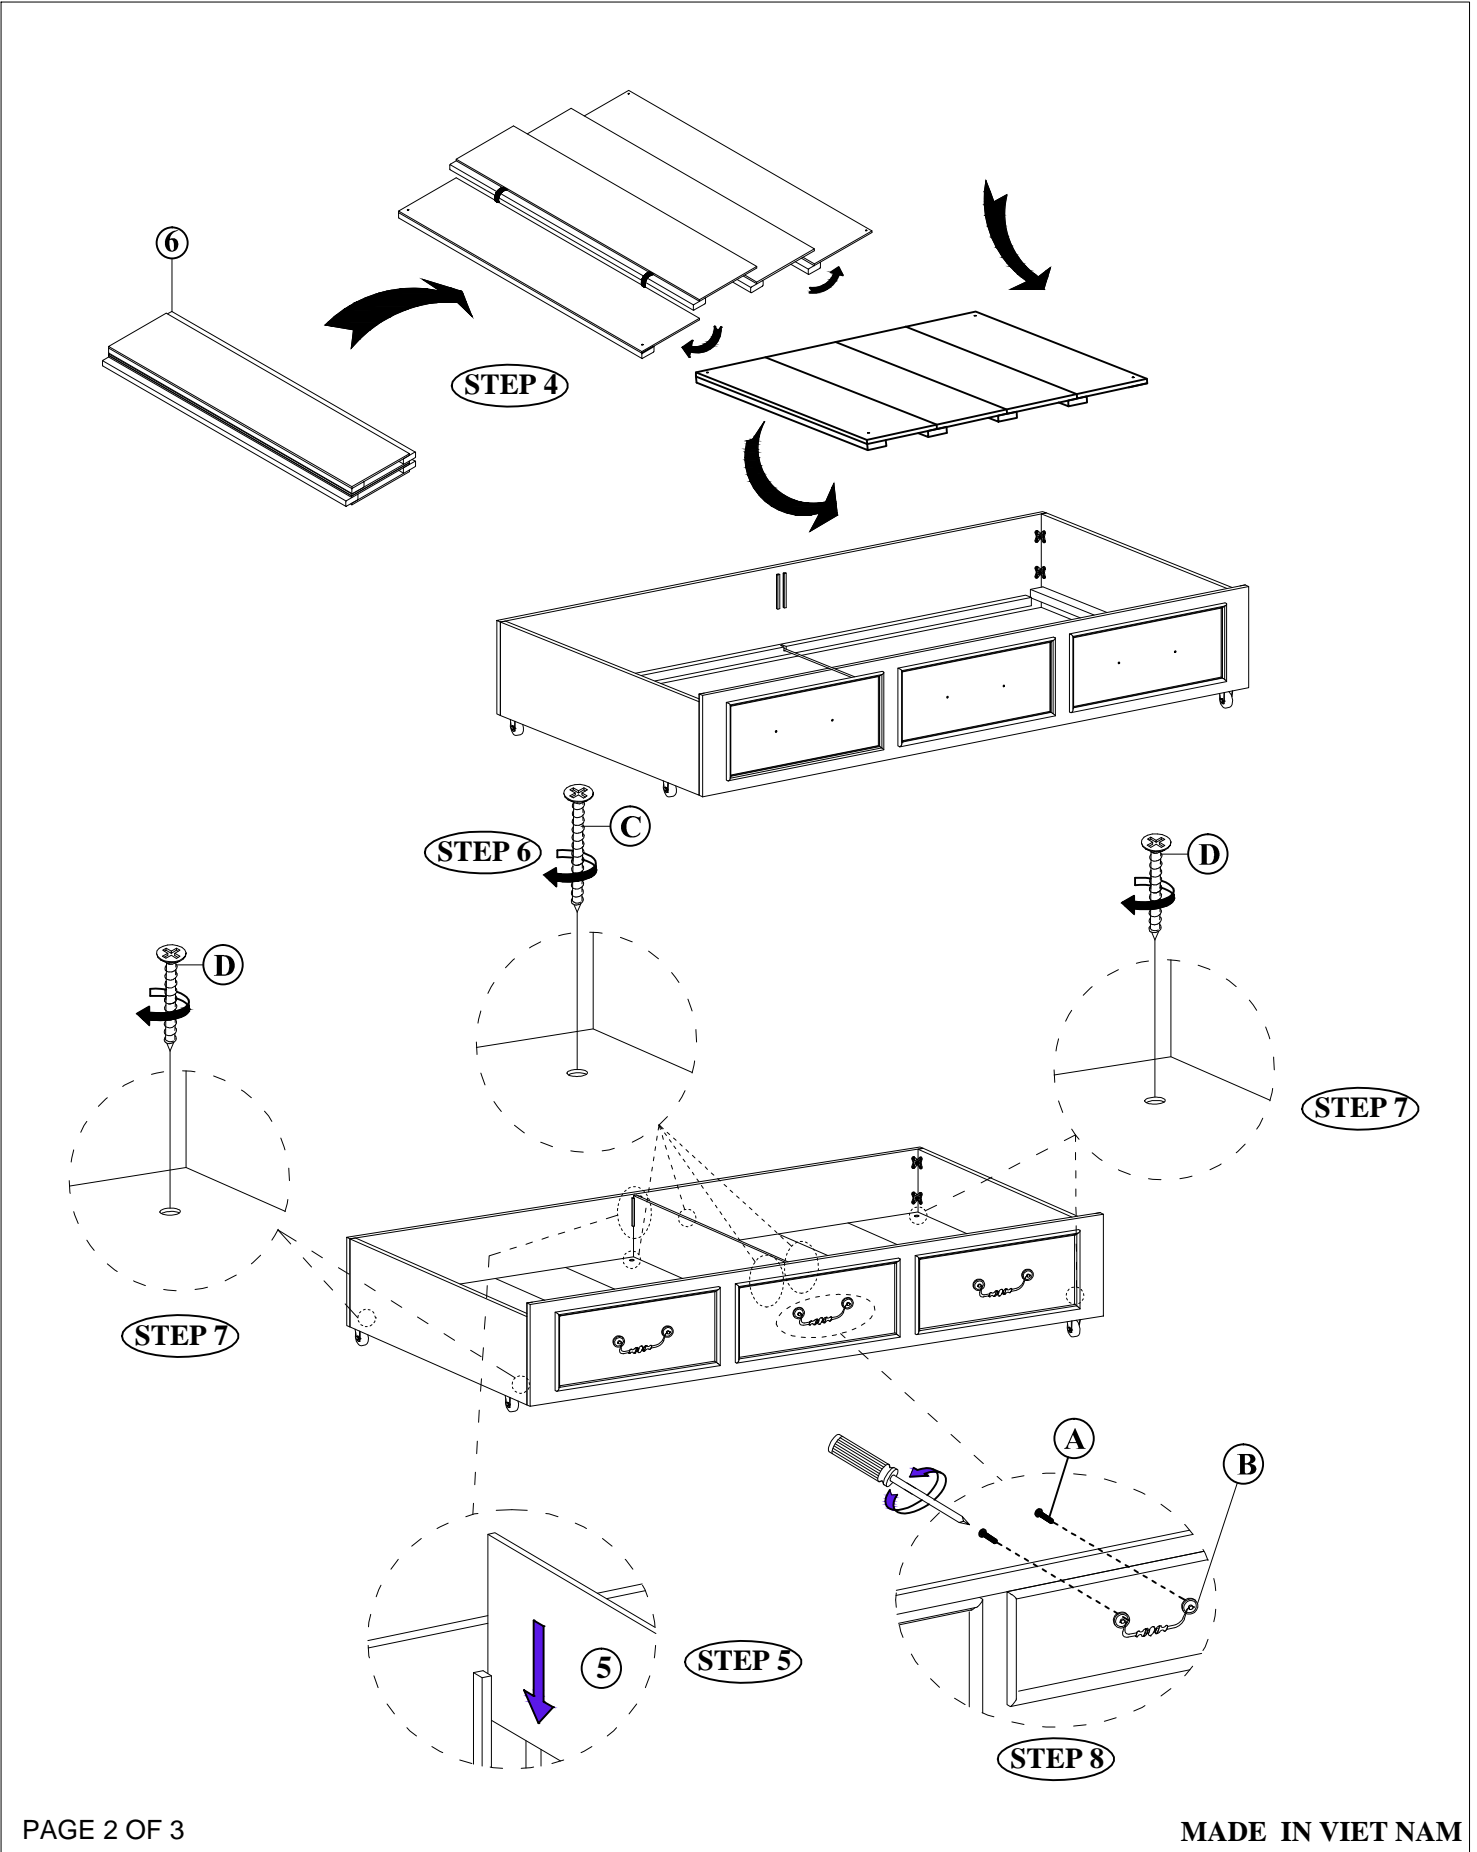

3/3 DAY BED & TRUNDLE

ASSEMBLY INSTRUCTIONS

ITEM NO: 195-S318-801

DESCRIPTION: TRUNDLE
FLORENCE

Thank you for purchasing this quality product. Be sure to check all packing material carefully for small parts that may have come loose inside the carton during shipment.

PARTS LIST:			
No.	Description	Sketch	Quantity
1	Front Panel		1 Pc
2	Back Panel		1 Pc
3	Side Panel		2 Pcs
4	Metal Bar		1 Pc
5	Divider Panel		1 Pc
6	Bottom Panel		2 Pcs

TOOLS REQUIRED (NOT PROVIDED)				
PHILLIPS SCREWDRIVER				
HARDWARE LIST:				
No.	Description	Sketch		Q.ty
A	Bolt Handle		Ø5/32 " x 12mm	6 Pcs
B	Handle			3 Pcs
C	Screw		M4 x 45mm	4 Pcs
D	Screw		M4 x 25mm	4 Pcs

ASSEMBLY INSTRUCTIONS

ITEM NO: 195-S318-801

DESCRIPTION: TRUNDLE
FLORENCE

ASSEMBLY INSTRUCTIONS

ITEM NO: 195-S318-801

DESCRIPTION: TRUNDLE
FLORENCE

OPTIONAL TRUNDLE BED ASSEMBLY

3/3 DAY BED & TRUNDLE