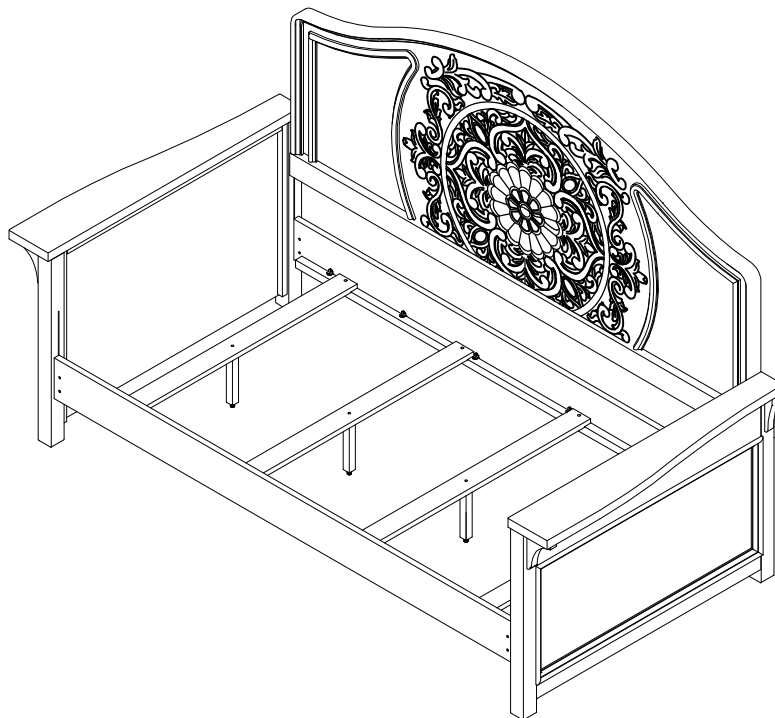

ASSEMBLY INSTRUCTIONS

ITEM NO: 195-S318-750 / 751

DESCRIPTION: 3/3 DAY BED

FLORENCE

Thank you for purchasing this quality product. Be sure to check all packing material carefully for small parts that may have come loose inside the carton during shipment.

3/3 DAY BED

3/3 DAY BED & TRUNDLE

ASSEMBLY INSTRUCTIONS

ITEM NO: 195-S318-750 / 751

DESCRIPTION: 3/3 DAY BED
FLORENCE

PART LIST			
No.	Drawing	Descriptions	Qty.
A		3/3 Day bed ends)	2 PCS
B		3/3 Day bed back	1 PC
C		Wood Block	2 PCS
D		Side Rails	2 PCS
E		Slats (986 x 75 x 28mm)	4 PCS
F		Support legs (186 x 28 x 28mm)	4 PCS

HARDWARE LIST (For 195-S318-751 Day bed back)				
No.	Drawing	Descriptions	Size	Qty.
1		Bolt	5/16" x 1*3/8"	12 PCS
2		Lock washer	5/16"	12 PCS
3		Flat washer	5/16" x 19mm	12 PCS
4		Allen Key	M4	1 PC
5		Straight Allen Key	M4 x 100mm	1 PC
6		Screw	M4 x 25mm	8 PCS