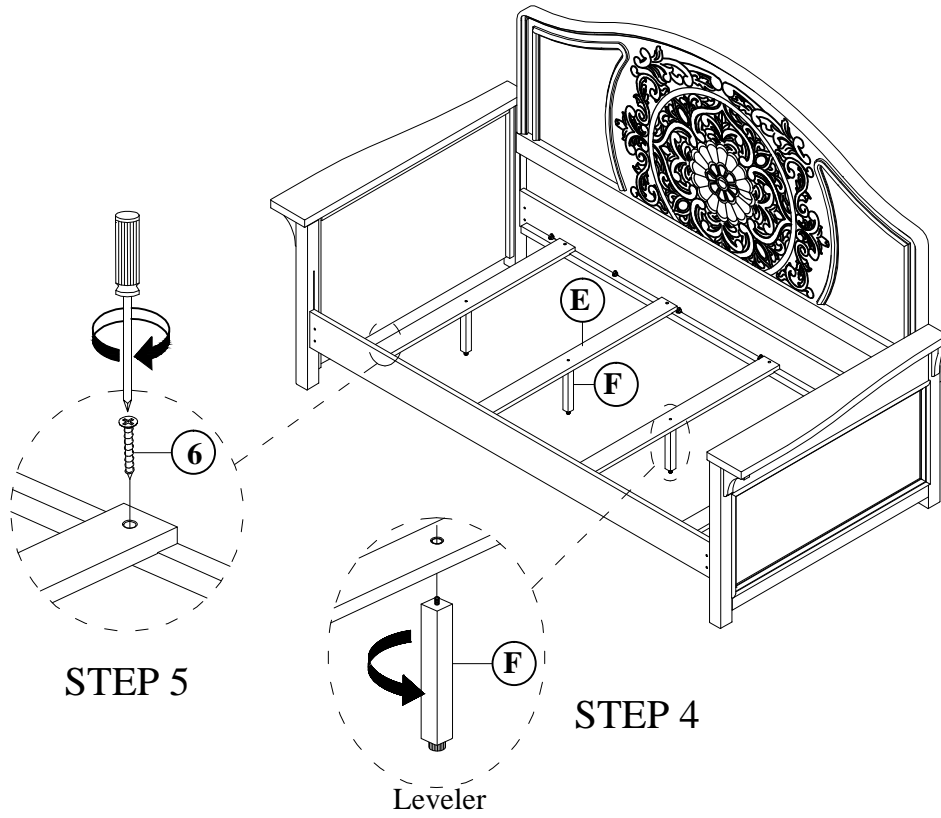

HARDWARE LIST (For 195-S318-751 Day bed back)				
No.	Drawing	Descriptions	Size	Qty.
1		Bolt	5/16" x 1*3/8"	12 PCS
2		Lock washer	5/16"	12 PCS
3		Flat washer	5/16" x 19mm	12 PCS
4		Allen Key	M4	1 PC
5		Straight Allen Key	M4 x 100mm	1 PC
6		Screw	M4 x 25mm	8 PCS

ASSEMBLY INSTRUCTIONS

ITEM NO: 195-S318-750 / 751

DESCRIPTION: 3/3 DAY BED
FLORENCE

ASSEMBLY INSTRUCTIONS

ITEM NO: 195-S318-750 / 751

DESCRIPTION: 3/3 DAY BED

FLORENCE

3/3 DAY BED

3/3 DAY BED & TRUNDLE

ASSEMBLY INSTRUCTIONS

ITEM NO: 195-S318-801

DESCRIPTION: TRUNDLE
FLORENCE

Thank you for purchasing this quality product. Be sure to check all packing material carefully for small parts that may have come loose inside the carton during shipment.

PARTS LIST:			
No.	Description	Sketch	Quantity
1	Front Panel		1 Pc
2	Back Panel		1 Pc
3	Side Panel		2 Pcs
4	Metal Bar		1 Pc
5	Divider Panel		1 Pc
6	Bottom Panel		2 Pcs

TOOLS REQUIRED (NOT PROVIDED)				
PHILLIPS SCREWDRIVER				
HARDWARE LIST:				
No.	Description	Sketch		Q.ty
A	Bolt Handle		Ø5/32 " x 12mm	6 Pcs
B	Handle			3 Pcs
C	Screw		M4 x 45mm	4 Pcs
D	Screw		M4 x 25mm	4 Pcs