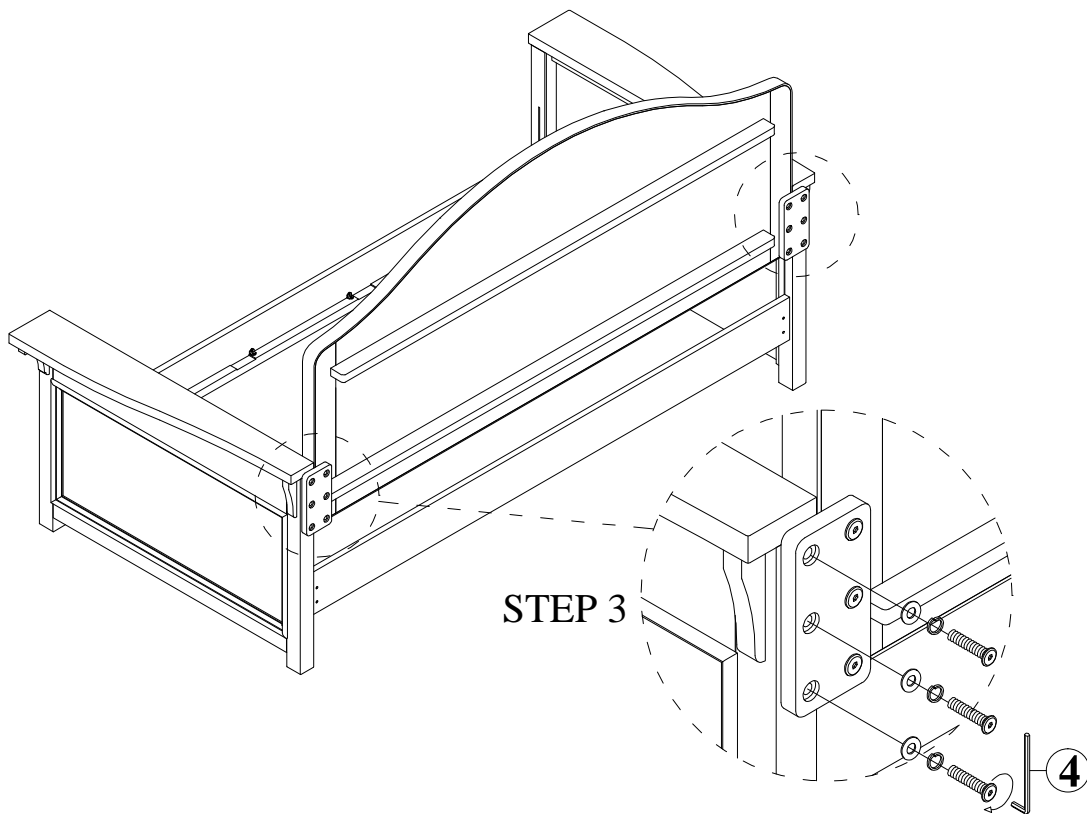

ASSEMBLY INSTRUCTIONS

ITEM NO: 195-S318-750 / 751

DESCRIPTION: 3/3 DAY BED
FLORENCE