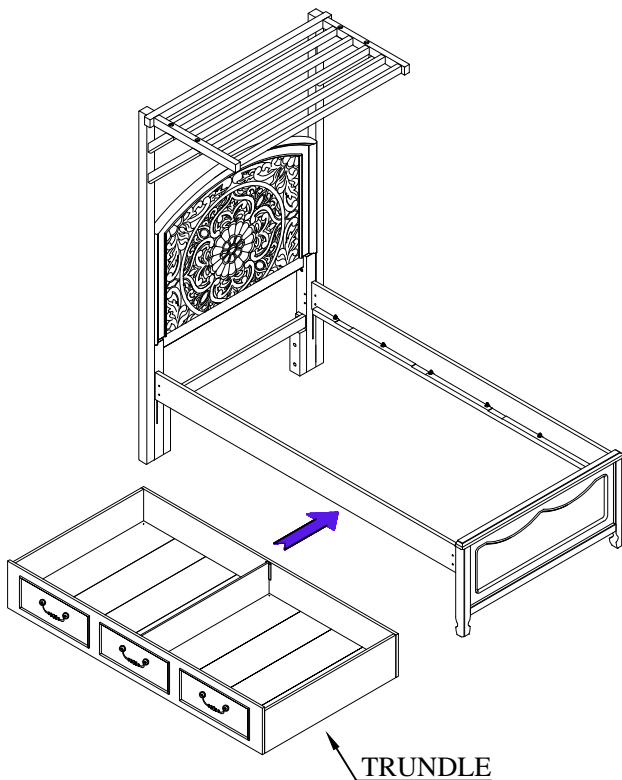

3/3 PANEL BED - CANOPY & TRUNDLE