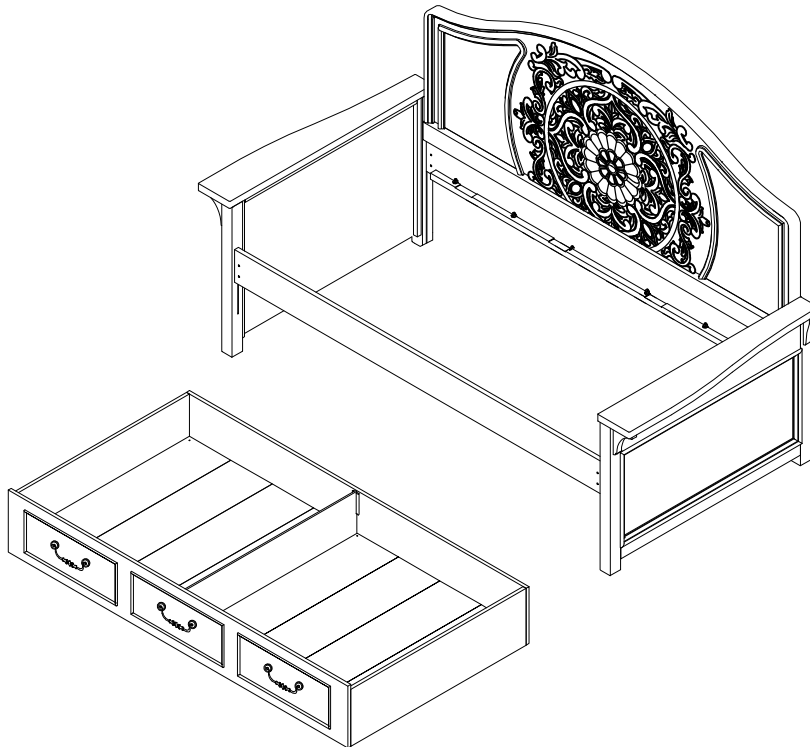

ASSEMBLY INSTRUCTIONS

ITEM NO: 195-S318-750 / 751

DESCRIPTION: 3/3 DAY BED

FLORENCE

Thank you for purchasing this quality product. Be sure to check all packing material carefully for small parts that may have come loose inside the carton during shipment.

3/3 DAY BED

3/3 DAY BED & TRUNDLE

ASSEMBLY INSTRUCTIONS

ITEM NO: 195-S318-750 / 751

DESCRIPTION: 3/3 DAY BED
FLORENCE

PART LIST			
No.	Drawing	Descriptions	Qty.
A		3/3 Day bed ends)	2 PCS
B		3/3 Day bed back	1 PC
C		Wood Block	2 PCS
D		Side Rails	2 PCS
E		Slats (986 x 75 x 28mm)	4 PCS
F		Support legs (186 x 28 x 28mm)	4 PCS

HARDWARE LIST (For 195-S318-751 Day bed back)				
No.	Drawing	Descriptions	Size	Qty.
1		Bolt	5/16" x 1*3/8"	12 PCS
2		Lock washer	5/16"	12 PCS
3		Flat washer	5/16" x 19mm	12 PCS
4		Allen Key	M4	1 PC
5		Straight Allen Key	M4 x 100mm	1 PC
6		Screw	M4 x 25mm	8 PCS

3/3 DAY BED & TRUNDLE

ASSEMBLY INSTRUCTIONS

ITEM NO: 195-S318-801

DESCRIPTION: TRUNDLE
FLORENCE

Thank you for purchasing this quality product. Be sure to check all packing material carefully for small parts that may have come loose inside the carton during shipment.