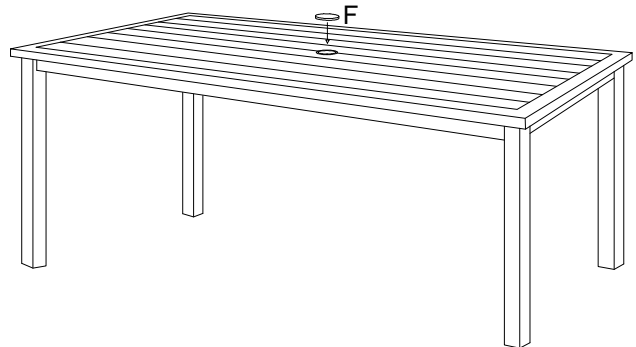

WEIGHT LIMIT 150 LBS
MADE IN CHINA