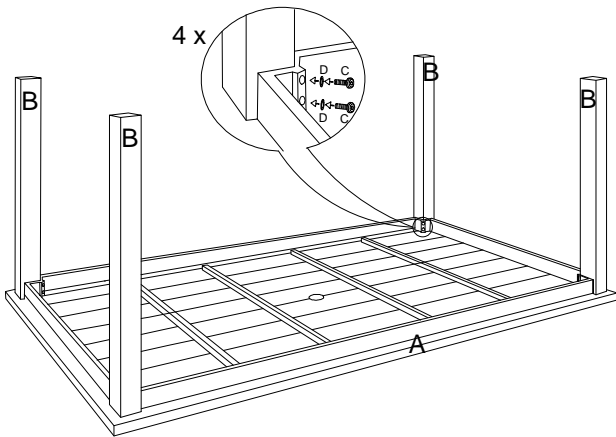

ASSEMBLY INSTRUCTIONS

ITEM NO: 20T134A

RECTANGLE DINING TABLE DOVER BAY GREY

Thank you for purchasing this quality product. Be sure to check all packing material carefully for small parts that may have come loose inside the carton during shipment

PARTS LIST :

<p>A x 1</p> 	<p>B x 4</p> 
TABLE TOP	TABLE LEG

HARDWARE LIST :

<p>C x 8</p>  <p>1/4"x25mm</p>	<p>D x 8</p>  <p>1/4"</p>	<p>E x 1</p>  <p>4#</p>	<p>F x 1</p> 
BOLT	METAL WASHER	ALLEN WRENCH	UMBRELLA CAP

①

②

WEIGHT LIMIT 150 LBS
MADE IN CHINA