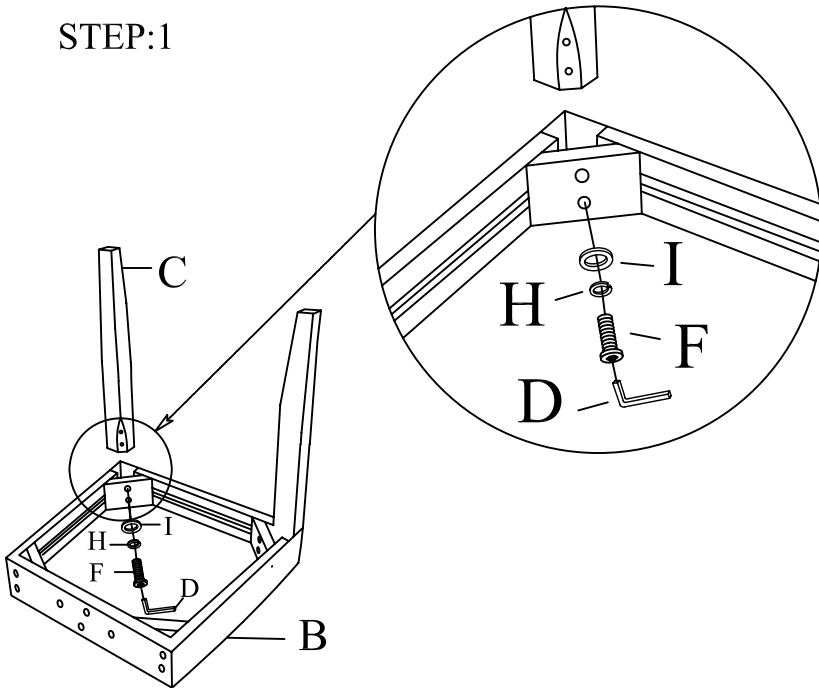

ASSEMBLY INSTRUCTION

ITEM NO:BF-4335-CVR/NVY/LN
SIDE CHAIR -DREXEL

Thank you for purchasing this quality product. Be sure to check all packing material carefully for small parts that may have come loose inside the carton during shipment.

STEP:1

STEP:2

PARTS LIST			
NO.	DESCRIPTION	SKETCH	Q'TY
A	CHAIR BACK		1PC
B	CUSHION		1PC
C	LEGS		2PCS
HARDWARE LIST			
NO.	DESCRIPTION	SKETCH	Q'TY
D	ALLEN KEY Ø5mm		1PC
E	BOLT Ø5/16"*2"		3PCS
F	BOLT Ø5/16"*2-1/2"		4PCS
G	BOLT Ø5/16"*3-1/2"		4PCS
H	LOCK WASHER Ø5/16"		11PCS
I	FLAT WASHER Ø5/16"		11PCS
J	DOWEL Ø8*30mm		1PC
K	STRAIGHT ALLEN KEY Ø5/16"*4"L		1PC

NOTE: Straight Allen Key (K) is for use with a power drill.

STEP:3

MADE IN CHINA