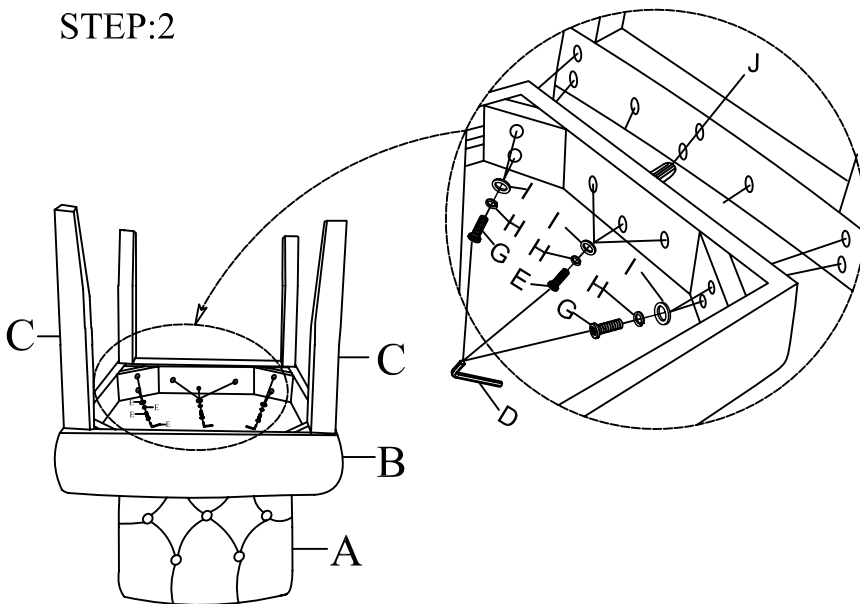

ASSEMBLY INSTRUCTION

ITEM NO:BF-4335-CVR/NVY/LN
SIDE CHAIR -DREXEL

Thank you for purchasing this quality product. Be sure to check all packing material carefully for small parts that may have come loose inside the carton during shipment.

STEP:1

STEP:2

PARTS LIST			
NO.	DESCRIPTION	SKETCH	Q'TY
A	CHAIR BACK		1PC
B	CUSHION		1PC
C	LEGS		2PCS
HARDWARE LIST			
NO.	DESCRIPTION	SKETCH	Q'TY
D	ALLEN KEY Ø5mm		1PC
E	BOLT Ø5/16"*2"		3PCS
F	BOLT Ø5/16"*2-1/2"		4PCS
G	BOLT Ø5/16"*3-1/2"		4PCS
H	LOCK WASHER Ø5/16"		11PCS
I	FLAT WASHER Ø5/16"		11PCS
J	DOWEL Ø8*30mm		1PC
K	STRAIGHT ALLEN KEY Ø5/16"*4"L		1PC

NOTE: Straight Allen Key (K) is for use with a power drill.

STEP:3

MADE IN CHINA