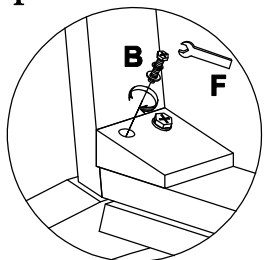

**TOOL REQUIRED (NOT PROVIDED):
PHILLIPS SCREW DRIVER**

HARDWARE LIST

No.	Description			Q'ty
A		Bolt	Φ 5/16" * 32mm	3
		Flat washer	Φ 9 / Φ 22mm	
		Lock washer	Φ 9 / Φ 11mm	
B		Bolt	Φ 5/16" * 70mm	4
		Flat washer	Φ 9 / Φ 22mm	
		Lock washer	Φ 9 / Φ 11mm	
C		Flat washer	Φ 9 / Φ 22mm	4
D		Lock washer	Φ 9 / Φ 11mm	4
E		Nut	5/16"	4
F		Wrench	12mm	1
G		Screw	Φ 4 * 40	6

PARTS LIST

No.	Description	Picture	Q'ty
1	Chair back		1
2	Seat frame		1
3	Left & Right legs		2
4	Front stretcher		1
5	Left & Right stretchers		2

Step 1

Step 2

Step 3

Step 4

MADE IN VIETNAM