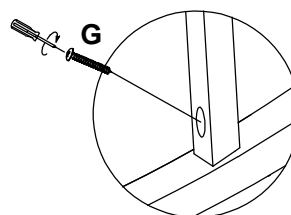

**TOOL REQUIRED (NOT PROVIDED):
PHILLIPS SCREW DRIVER**

HARDWARE LIST

No.	Description			Q'ty
A		Bolt	Φ 5/16" * 32mm	3
		Flat washer	Φ 9 / Φ 22mm	
		Lock washer	Φ 9 / Φ 11mm	
B		Bolt	Φ 5/16" * 70mm	4
		Flat washer	Φ 9 / Φ 22mm	
		Lock washer	Φ 9 / Φ 11mm	
C		Flat washer	Φ 9 / Φ 22mm	4
D		Lock washer	Φ 9 / Φ 11mm	4
E		Nut	5/16"	4
F		Wrench	12mm	1
G		Screw	Φ 4 * 40	6

PARTS LIST

No.	Description	Picture	Q'ty
1	Chair back		1
2	Seat frame		1
3	Left & Right legs		2
4	Front stretcher		1
5	Left & Right stretchers		2

Step 1

Step 2

Step 3

Step 4

MADE IN VIETNAM