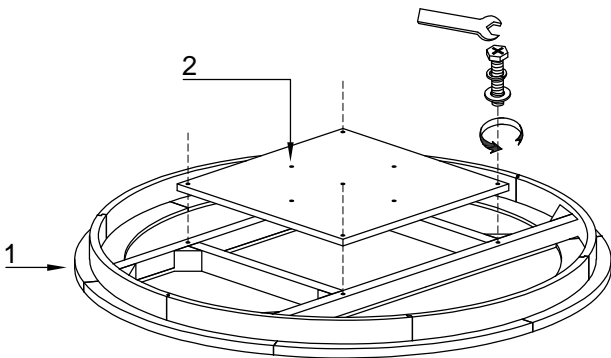

**TOOL REQUIRED (NOT PROVIDED):
PHILLIPS SCREW DRIVER**

HARDWARE LIST

No.	Description			Q'ty
A		Bolt	Φ 5/16" * 50mm	10
		Flat washer	Φ 9/Φ 22mm	
		Lock washer	Φ 9/Φ 11mm	
B		Wrench	12mm	1

PARTS LIST

No.	Description	Picture	Q'ty
1	Table top		1
2	Wood mending plate		1
3	Leg frame		1
4	Fretwork		2
5	Lower base		1

Step 1: Remove wood mending plate as show picture

Step 2

Step 3

Step 4

MADE IN VIETNAM

AMERICAN SIGNATURE, INC.

ASSEMBLY INSTRUCTIONS

ITEM NO: OD8255-64 Uph Bk Sd Chr - Chart House Charcoal