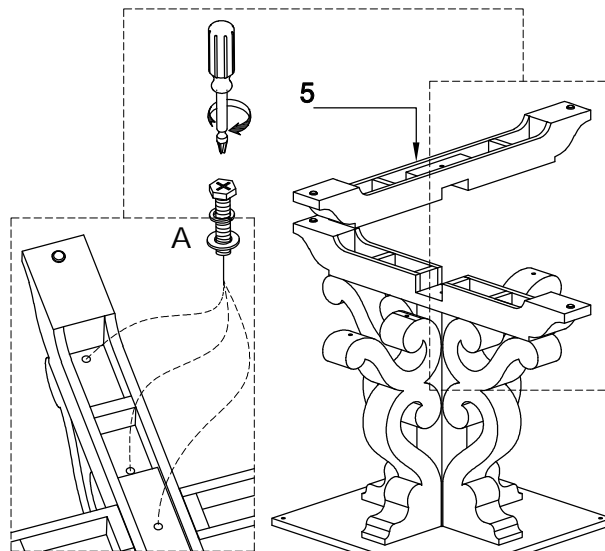

**TOOL REQUIRED (NOT PROVIDED):
PHILLIPS SCREW DRIVER**

HARDWARE LIST

No.	Description			Q'ty
A		Bolt	Φ 5/16" * 50mm	10
		Flat washer	Φ 9/Φ 22mm	
		Lock washer	Φ 9/Φ 11mm	
B		Wrench	12mm	1

PARTS LIST

No.	Description	Picture	Q'ty
1	Table top		1
2	Wood mending plate		1
3	Leg frame		1
4	Fretwork		2
5	Lower base		1

Step 1: Remove wood mending plate as show picture

Step 2

Step 3

Step 4

MADE IN VIETNAM

AMERICAN SIGNATURE, INC.

ASSEMBLY INSTRUCTIONS

ITEM NO: OD8255-64 Uph Bk Sd Chr - Chart House Charcoal

PARTS LIST

No.	Description	Picture	Q'ty
1	Chair back		1
2	Seat frame		1
3	Left & Right legs		2
4	Front stretcher		1
5	Left & Right stretchers		2

Step 1

Step 2

Step 3

Step 4

MADE IN VIETNAM