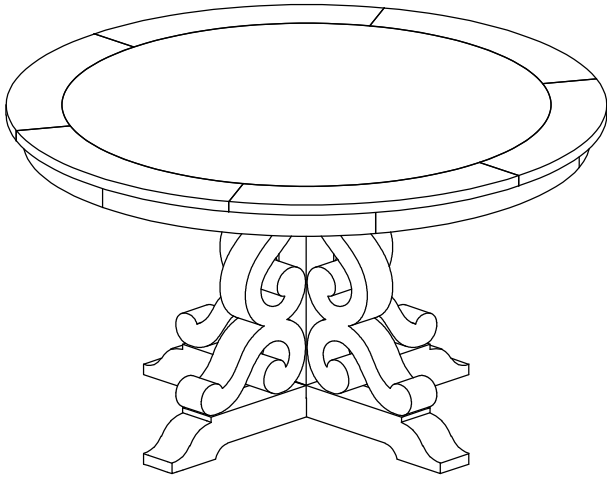

AMERICAN SIGNATURE, INC.

ASSEMBLY INSTRUCTIONS

ITEM NO: OD8255-24 Rnd Dng Tbl - Chart House Charcoal

ITEM NO: OD8305-24 Rnd Dng Tbl - Chart House Gray

ITEM NO: OD8339-24 Rnd Dng Tbl - Chart House Nutmeg

Thank you for purchasing this quality product. Be sure to check all packing material carefully for small parts, that may have come loose inside the carton during shipment.

**TOOL REQUIRED (NOT PROVIDED):
PHILLIPS SCREW DRIVER**

HARDWARE LIST

No.	Description			Q'ty
A		Bolt	Φ 5/16" * 50mm	10
		Flat washer	Φ 9/Φ 22mm	
		Lock washer	Φ 9/Φ 11mm	
B		Wrench	12mm	1

PARTS LIST

No.	Description	Picture	Q'ty
1	Table top		1
2	Wood mending plate		1
3	Leg frame		1
4	Fretwork		2
5	Lower base		1

Step 1: Remove wood mending plate as show picture

Step 2

Step 3

Step 4

MADE IN VIETNAM

AMERICAN SIGNATURE, INC.

ASSEMBLY INSTRUCTIONS

ITEM NO: OD8255-64 Uph Bk Sd Chr - Chart House Charcoal

PARTS LIST

No.	Description	Picture	Q'ty
1	Chair back		1
2	Seat frame		1
3	Left & Right legs		2
4	Front stretcher		1
5	Left & Right stretchers		2

Step 1

Step 2

Step 3

Step 4

MADE IN VIETNAM