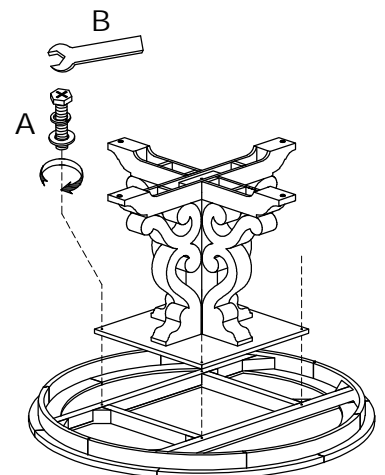

**TOOL REQUIRED (NOT PROVIDED):
PHILLIPS SCREW DRIVER**

HARDWARE LIST

No.	Description			Q'ty
A		Bolt	Φ 5/16" * 50mm	10
		Flat washer	Φ 9/Φ 22mm	
		Lock washer	Φ 9/Φ 11mm	
B		Wrench	12mm	1

PARTS LIST

No.	Description	Picture	Q'ty
1	Table top		1
2	Wood mending plate		1
3	Leg frame		1
4	Fretwork		2
5	Lower base		1

Step 1: Remove wood mending plate as show picture

Step 2

Step 3

Step 4

MADE IN VIETNAM

AMERICAN SIGNATURE, INC.

ASSEMBLY INSTRUCTIONS

ITEM NO: OD8255-64 Uph Bk Sd Chr - Chart House Charcoal

PARTS LIST

No.	Description	Picture	Q'ty
1	Chair back		1
2	Seat frame		1
3	Left & Right legs		2
4	Front stretcher		1
5	Left & Right stretchers		2

Step 1

Step 2

Step 3

Step 4

MADE IN VIETNAM