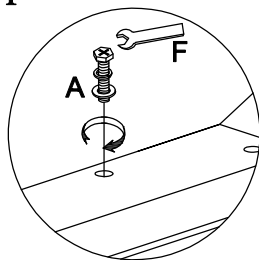

**TOOL REQUIRED (NOT PROVIDED):
PHILLIPS SCREW DRIVER**

HARDWARE LIST

No.	Description			Q'ty
A		Bolt	Φ 5/16" * 50mm	10
		Flat washer	Φ 9/Φ 22mm	
		Lock washer	Φ 9/Φ 11mm	
B		Wrench	12mm	1

PARTS LIST

No.	Description	Picture	Q'ty
1	Table top		1
2	Wood mending plate		1
3	Leg frame		1
4	Fretwork		2
5	Lower base		1

**TOOL REQUIRED (NOT PROVIDED):
PHILLIPS SCREW DRIVER**

HARDWARE LIST

No.	Description			Q'ty
A		Bolt	Φ 5/16" * 32mm	3
		Flat washer	Φ 9 / Φ 22mm	
		Lock washer	Φ 9 / Φ 11mm	
B		Bolt	Φ 5/16" * 70mm	4
		Flat washer	Φ 9 / Φ 22mm	
		Lock washer	Φ 9 / Φ 11mm	
C		Flat washer	Φ 9 / Φ 22mm	4
D		Lock washer	Φ 9 / Φ 11mm	4
E		Nut	5/16"	4
F		Wrench	12mm	1
G		Screw	Φ 4 * 40	6

PARTS LIST

No.	Description	Picture	Q'ty
1	Chair back		1
2	Seat frame		1
3	Left & Right legs		2
4	Front stretcher		1
5	Left & Right stretchers		2

Step 1

Step 2

Step 3

Step 4

MADE IN VIETNAM