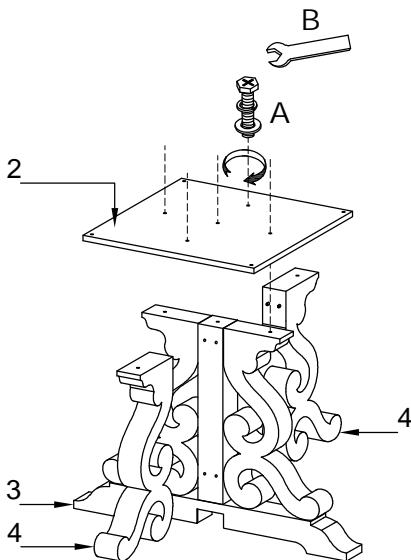

Step 1: Remove wood mending plate as show picture

Step 2