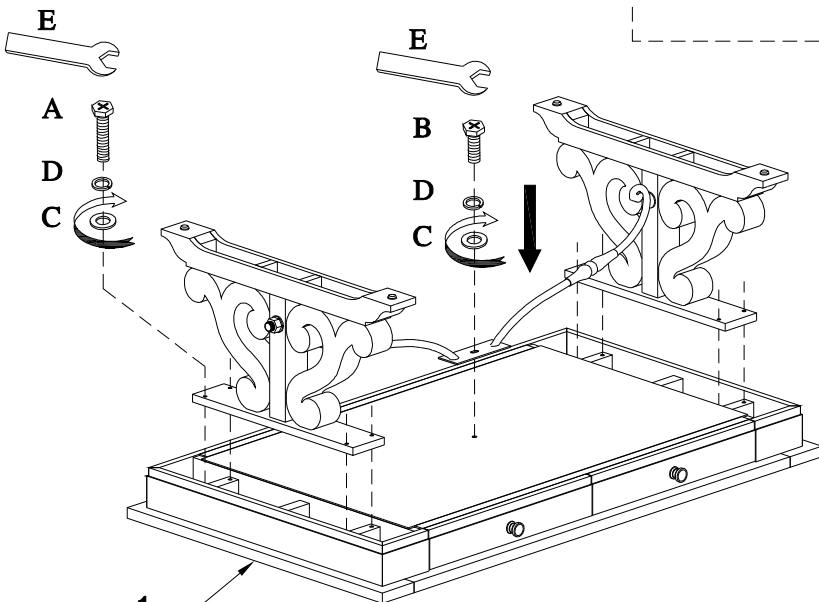

AMERICAN SIGNATURE, INC.

ASSEMBLY INSTRUCTIONS

ITEM NO: 008255-43 Rect Cktl Tbl - Chart House Charcoal

ITEM NO: 008305-43 Rect Cktl Tbl - Chart House Gray

Thank you for purchasing this quality product. Be sure to check all packing material carefully for small parts, that may have come loose inside the carton during shipment.

**TOOL REQUIRED (NOT PROVIDED):
PHILLIPS SCREW DRIVER**

HARDWARE LIST

No.	Description			Q'ty
A		Bolt	Φ 1/4"*38mm	8
B		Bolt	Φ 1/4"*25mm	1
C		Flat washer	Φ6/Φ 19mm	9
D		Lock washer	Φ6/Φ 9mm	9
E		Wrench	10mm	1
F		Wrench	31mm	1

PARTS LIST

No.	Description	Picture	Q'ty
1	Table top		1
2	Leg frame		2
3	Metal stretcher		1

Step 1: Do not tighten nuts completely.

Assembly complete

Step 2:

MADE IN VIETNAM