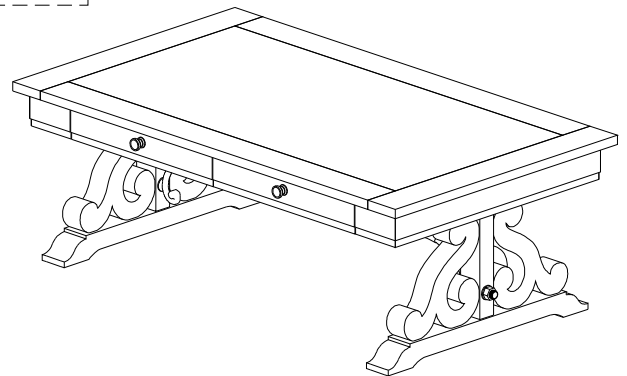

AMERICAN SIGNATURE, INC.

ASSEMBLY INSTRUCTIONS

ITEM NO: 008255-43 Rect Cktl Tbl - Chart House Charcoal

ITEM NO: 008305-43 Rect Cktl Tbl - Chart House Gray

Thank you for purchasing this quality product. Be sure to check all packing material carefully for small parts, that may have come loose inside the carton during shipment.

PARTS LIST

No.	Description	Picture	Q'ty
1	Table top		1
2	Leg frame		2
3	Metal stretcher		1

Step 1: Do not tighten nuts completely.

Assembly complete

Step 2:

MADE IN VIETNAM