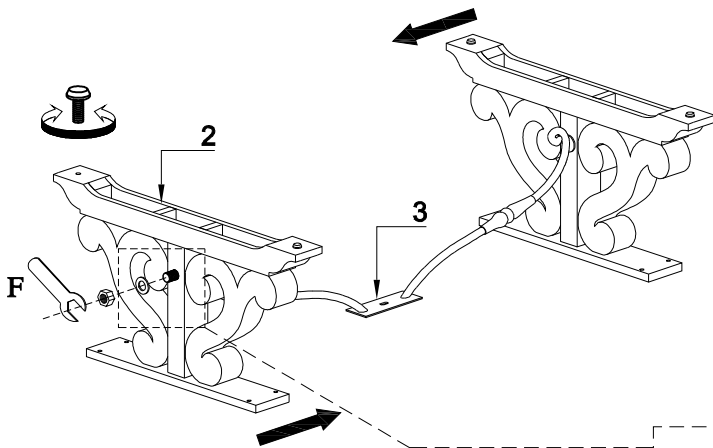

**TOOL REQUIRED (NOT PROVIDED):
PHILLIPS SCREW DRIVER**

HARDWARE LIST

No.	Description			Q'ty
A		Bolt	Φ 1/4"*38mm	8
B		Bolt	Φ 1/4"*25mm	1
C		Flat washer	Φ6/Φ 19mm	9
D		Lock washer	Φ6/Φ 9mm	9
E		Wrench	10mm	1
F		Wrench	31mm	1

PARTS LIST

No.	Description	Picture	Q'ty
1	Table top		1
2	Leg frame		2
3	Metal stretcher		1

Step 1: Do not tighten nuts completely.

Assembly complete

Step 2:

MADE IN VIETNAM