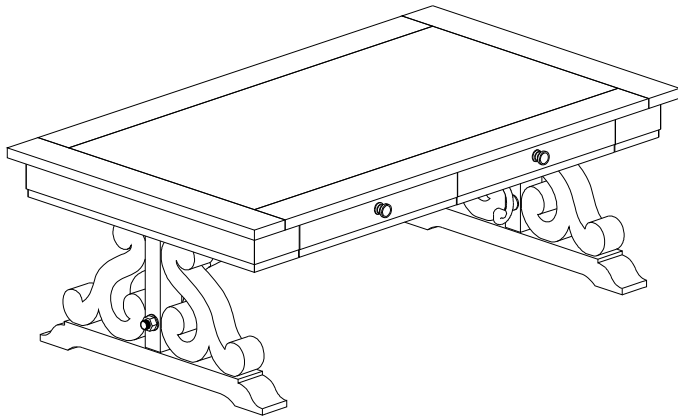

AMERICAN SIGNATURE, INC.

ASSEMBLY INSTRUCTIONS

ITEM NO: 008255-43 Rect Cktl Tbl - Chart House Charcoal

ITEM NO: 008305-43 Rect Cktl Tbl - Chart House Gray

Thank you for purchasing this quality product. Be sure to check all packing material carefully for small parts, that may have come loose inside the carton during shipment.

PARTS LIST

No.	Description	Picture	Q'ty
1	Table top		1
2	Leg frame		2
3	Metal stretcher		1

Step 1: Do not tighten nuts completely.

Assembly complete

Step 2:

MADE IN VIETNAM