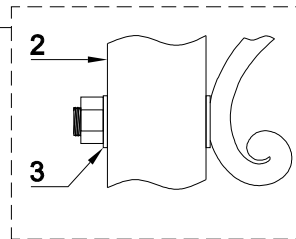

AMERICAN SIGNATURE, INC.

ASSEMBLY INSTRUCTIONS

ITEM NO: 008255-43 Rect Cktl Tbl - Chart House Charcoal

ITEM NO: 008305-43 Rect Cktl Tbl - Chart House Gray

Thank you for purchasing this quality product. Be sure to check all packing material carefully for small parts, that may have come loose inside the carton during shipment.

**TOOL REQUIRED (NOT PROVIDED):
PHILLIPS SCREW DRIVER**

HARDWARE LIST

No.	Description			Q'ty
A		Bolt	Φ 1/4"*38mm	8
B		Bolt	Φ 1/4"*25mm	1
C		Flat washer	Φ6/Φ 19mm	9
D		Lock washer	Φ6/Φ 9mm	9
E		Wrench	10mm	1
F		Wrench	31mm	1

PARTS LIST

No.	Description	Picture	Q'ty
1	Table top		1
2	Leg frame		2
3	Metal stretcher		1

Step 1: Do not tighten nuts completely.

Assembly complete

Step 2:

MADE IN VIETNAM