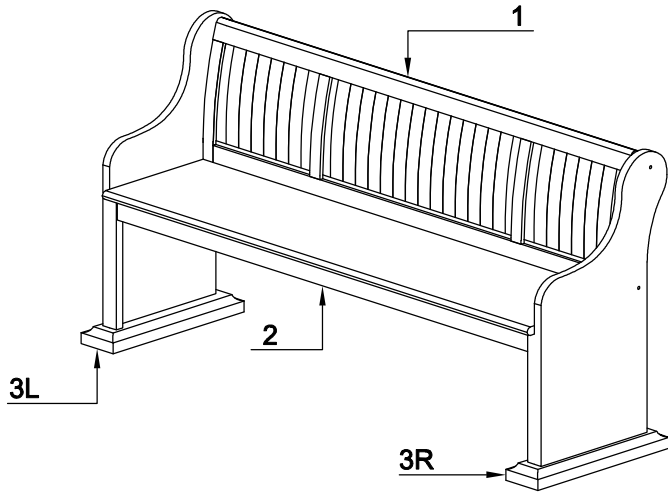

AMERICAN SIGNATURE, INC.

ASSEMBLY INSTRUCTIONS

ITEM NO: OD8255-79 Dining Bench - Chart House Charcoal

ITEM NO: OD8305-79 Dining Bench - Chart House Gray

ITEM NO: OD8339-79 Dining Bench - Chart House Nutmeg

Thank you for purchasing this quality product. Be sure to check all packing material carefully for small parts, that may have come loose inside the carton during shipment.

**TOOL REQUIRED (NOT PROVIDED):
PHILLIPS SCREW DRIVER**