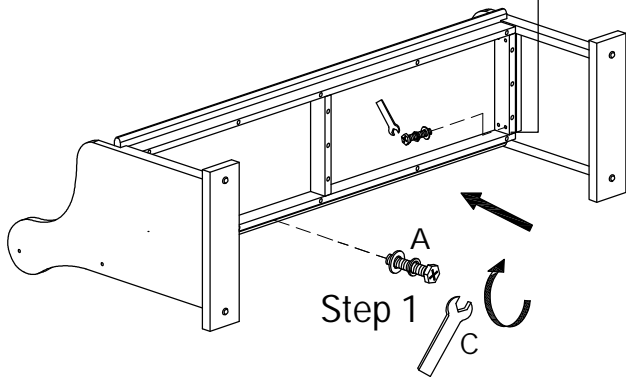

PARTS LIST

No.	Description	Picture	Q'ty
1	Back frame		1
2	Seat frame		1
3	Left & Right legs		2