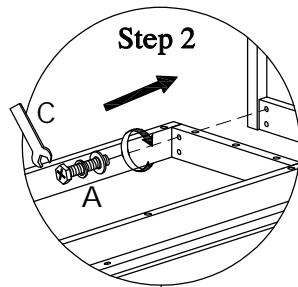

PARTS LIST

No.	Description	Picture	Q'ty
1	Back frame		1
2	Seat frame		1
3	Left & Right legs		2