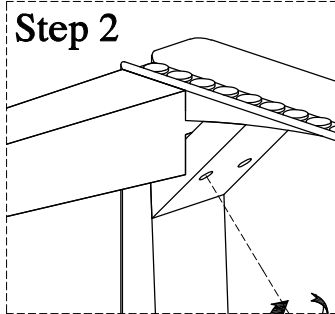

AMERICAN SIGNATURE, INC.

ASSEMBLY INSTRUCTIONS

ITEM NO: OD8255-63 *Host Chair - Chart House Charcoal*

ITEM NO: OD8305-63 *Host Chair - Chart House Gray*

ITEM NO: OD8339-63 *Host Chair - Chart House Nutmeg*

Thank you for purchasing this quality product. Be sure to check all packing material carefully for small parts, that may have come loose inside the carton during shipment.

**TOOL REQUIRED (NOT PROVIDED):
PHILLIPS SCREW DRIVER**

HARDWARE LIST

No.	Description			Q'ty
A		Bolt	Φ 1/4"*50mm	8
		Flat washer	Φ6/Φ19mm	
		Lock washer	Φ6/Φ9mm	
B		Wrench	10mm	1

PARTS LIST

No.	Description	Picture	Q'ty
1	Cushion Seat		1
2	Front legs		2
3	Left & right back legs		2

Step 2

MADE IN VIETNAM