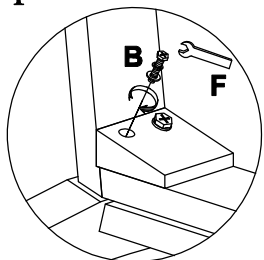

HARDWARE LIST

No.	Description			Q'ty
A		Bolt	Φ 1/4"*50mm	8
		Flat washer	Φ6/Φ19mm	
		Lock washer	Φ6/Φ9mm	
B		Wrench	10mm	1

PARTS LIST

No.	Description	Picture	Q'ty
1	Cushion Seat		1
2	Front legs		2
3	Left & right back legs		2

**TOOL REQUIRED (NOT PROVIDED):
PHILLIPS SCREW DRIVER**

HARDWARE LIST

No.	Description			Q'ty
A		Bolt	Φ 5/16" * 32mm	3
		Flat washer	Φ 9 / Φ 22mm	
		Lock washer	Φ 9 / Φ 11mm	
B		Bolt	Φ 5/16" * 70mm	4
		Flat washer	Φ 9 / Φ 22mm	
		Lock washer	Φ 9 / Φ 11mm	
C		Flat washer	Φ 9 / Φ 22mm	4
D		Lock washer	Φ 9 / Φ 11mm	4
E		Nut	5/16"	4
F		Wrench	12mm	1
G		Screw	Φ 4 * 40	6

PARTS LIST

No.	Description	Picture	Q'ty
1	Chair back		1
2	Seat frame		1
3	Left & Right legs		2
4	Front stretcher		1
5	Left & Right stretchers		2

Step 1

Step 2

Step 3

Step 4

MADE IN VIETNAM

AMERICAN SIGNATURE, INC.