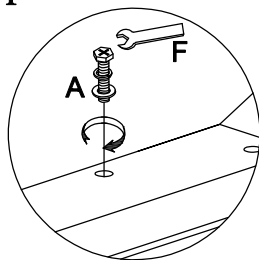

HARDWARE LIST

No.	Description			Q'ty
A		Bolt	Φ 1/4"*50mm	8
		Flat washer	Φ6/Φ19mm	
		Lock washer	Φ6/Φ9mm	
B		Wrench	10mm	1

PARTS LIST

No.	Description	Picture	Q'ty
1	Cushion Seat		1
2	Front legs		2
3	Left & right back legs		2

**TOOL REQUIRED (NOT PROVIDED):
PHILLIPS SCREW DRIVER**

HARDWARE LIST

No.	Description			Q'ty
A		Bolt	Φ 5/16" * 32mm	3
		Flat washer	Φ 9 / Φ 22mm	
		Lock washer	Φ 9 / Φ 11mm	
B		Bolt	Φ 5/16" * 70mm	4
		Flat washer	Φ 9 / Φ 22mm	
		Lock washer	Φ 9 / Φ 11mm	
C		Flat washer	Φ 9 / Φ 22mm	4
D		Lock washer	Φ 9 / Φ 11mm	4
E		Nut	5/16"	4
F		Wrench	12mm	1
G		Screw	Φ 4 * 40	6

PARTS LIST

No.	Description	Picture	Q'ty
1	Chair back		1
2	Seat frame		1
3	Left & Right legs		2
4	Front stretcher		1
5	Left & Right stretchers		2

Step 1

Step 2

Step 3

Step 4

MADE IN VIETNAM

AMERICAN SIGNATURE, INC.