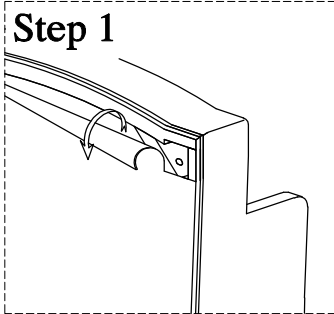

Step 1

Step 2