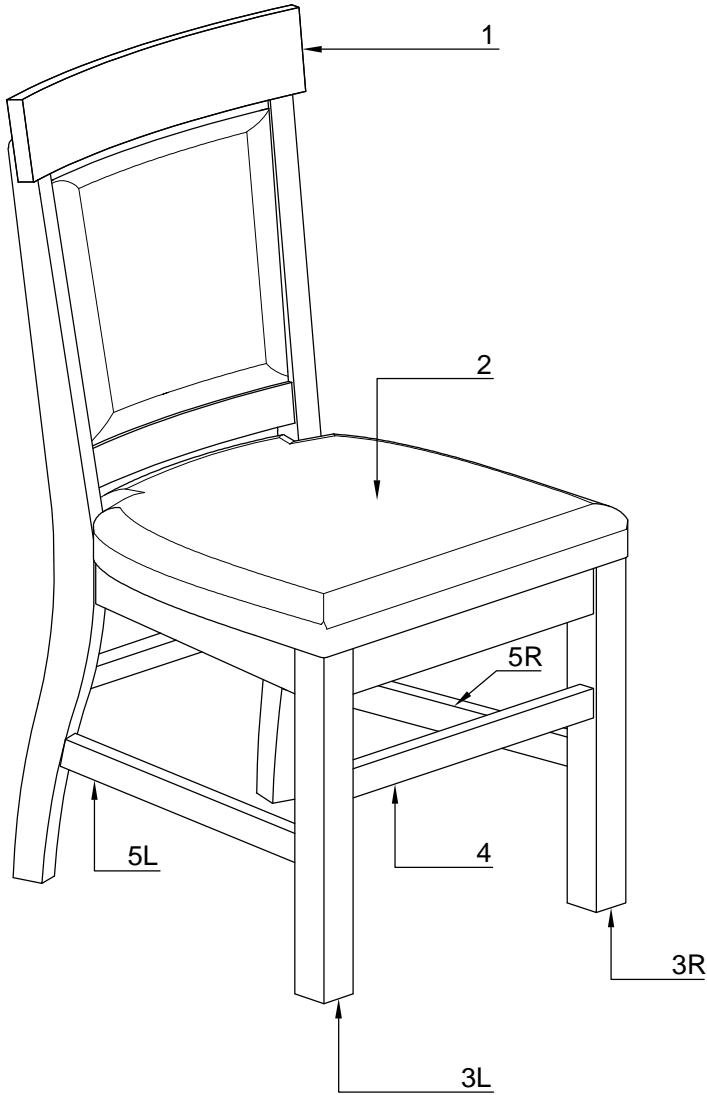

AMERICAN SIGNATURE, INC.

ASSEMBLY INSTRUCTIONS

ITEM NO: OD8255-64 Uph Bk Sd Chr - Chart House Charcoal

ITEM NO: OD8305-64 Uph Bk Sd Chr - Chart House Gray

ITEM NO: OD8339-64 Uph Bk Sd Chr - Chart House Nutmeg

Thank you for purchasing this quality product. Be sure to check all packing material carefully for small parts, that may have come loose inside the carton during shipment.

**TOOL REQUIRED (NOT PROVIDED):
PHILLIPS SCREW DRIVER**