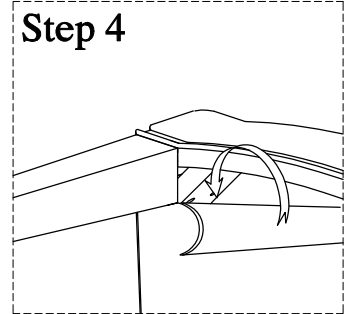

AMERICAN SIGNATURE, INC.

ASSEMBLY INSTRUCTIONS

ITEM NO: OD8255-63 *Host Chair - Chart House Charcoal*

ITEM NO: OD8305-63 *Host Chair - Chart House Gray*

ITEM NO: OD8339-63 *Host Chair - Chart House Nutmeg*

Thank you for purchasing this quality product. Be sure to check all packing material carefully for small parts, that may have come loose inside the carton during shipment.

**TOOL REQUIRED (NOT PROVIDED):
PHILLIPS SCREW DRIVER**

HARDWARE LIST

No.	Description			Q'ty
A		Bolt	Φ 1/4"*50mm	8
		Flat washer	Φ6/Φ19mm	
		Lock washer	Φ6/Φ9mm	
B		Wrench	10mm	1

PARTS LIST

No.	Description	Picture	Q'ty
1	Cushion Seat		1
2	Front legs		2
3	Left & right back legs		2

MADE IN VIETNAM