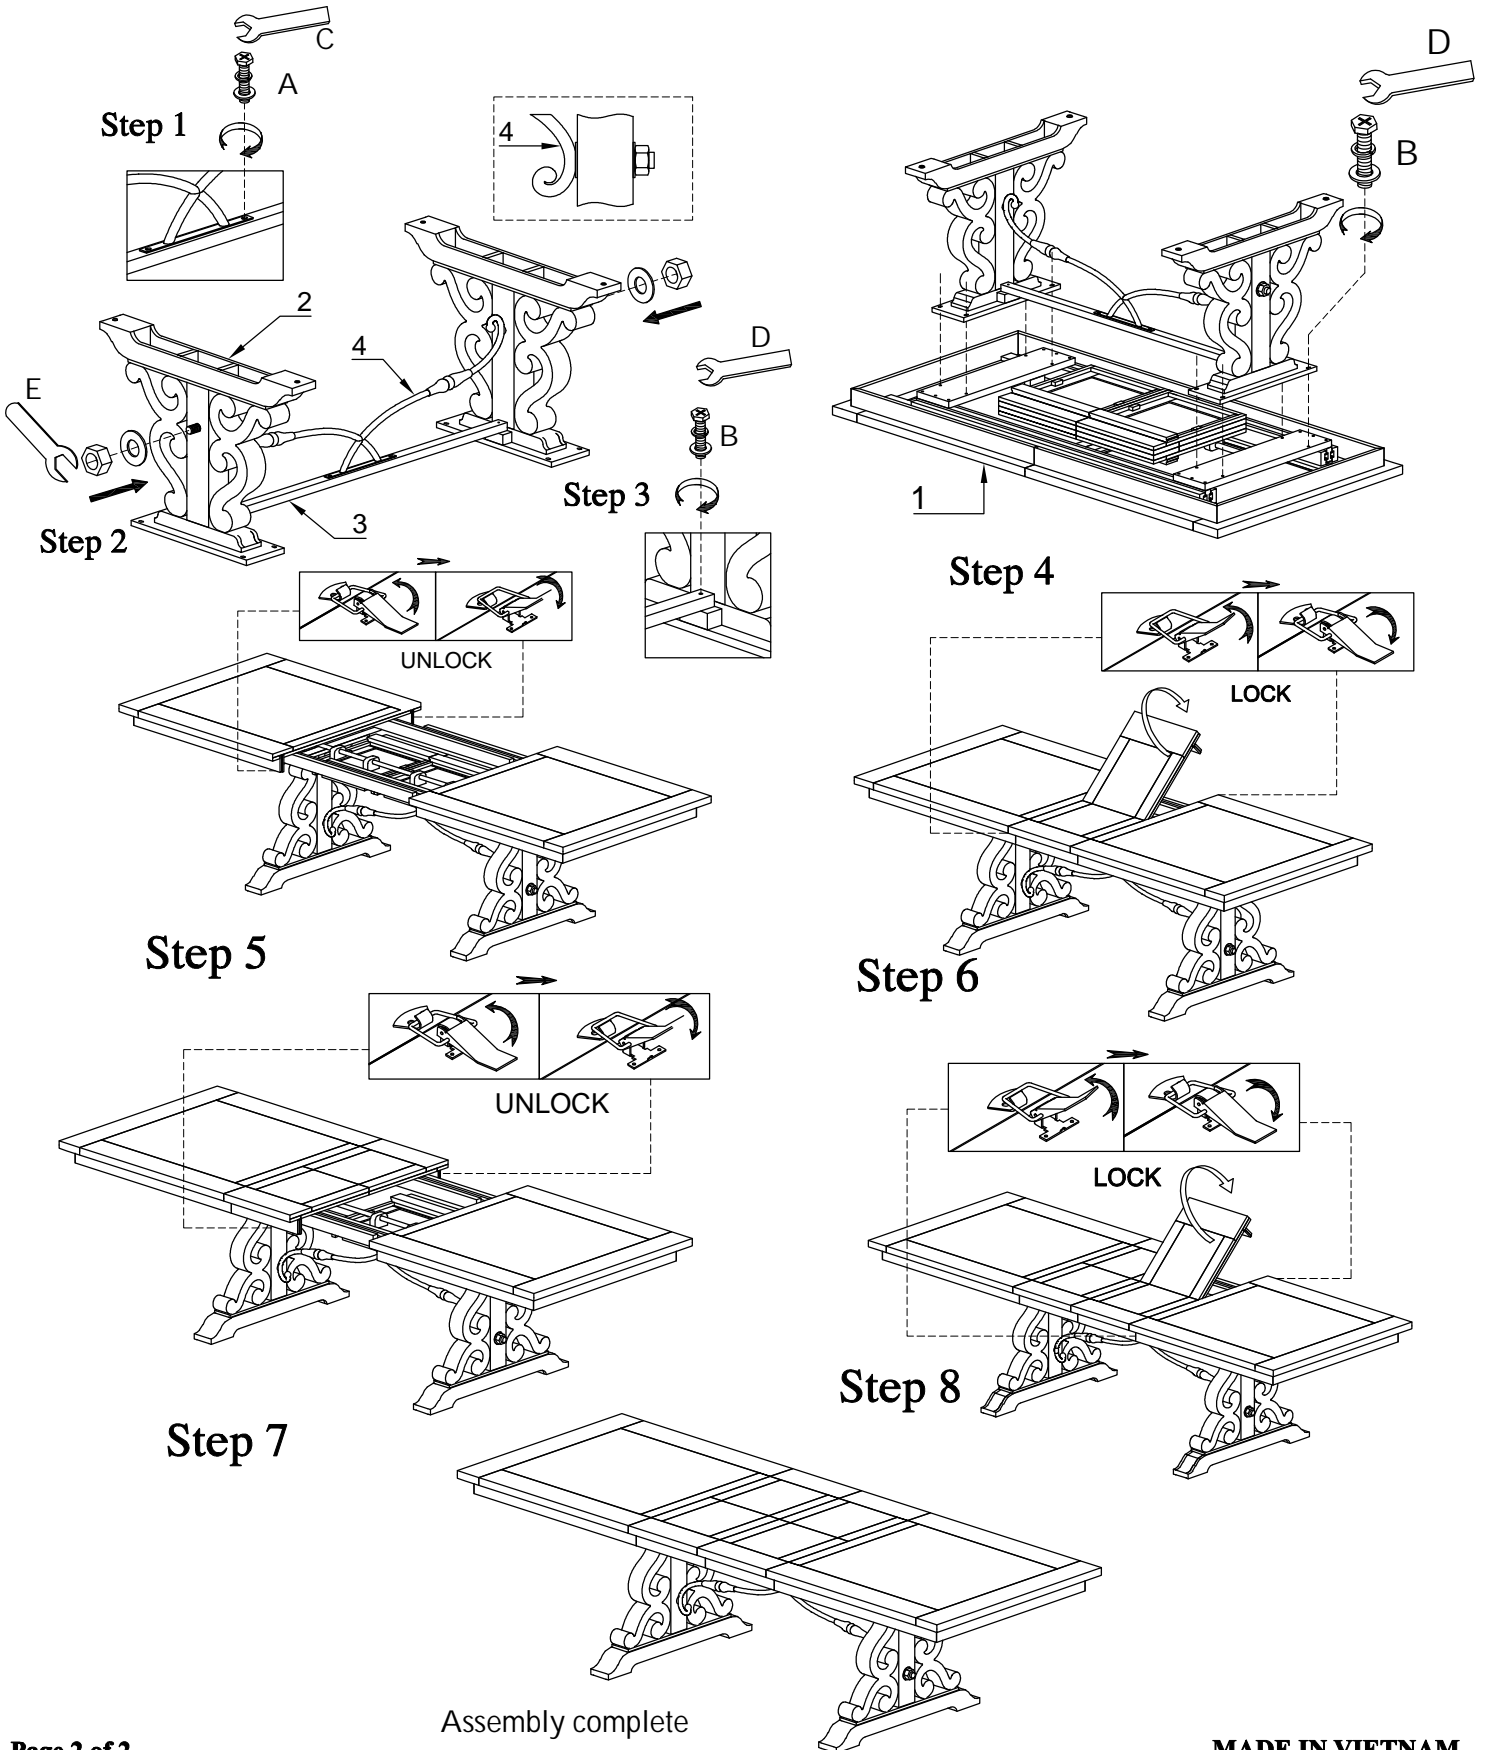

AMERICAN SIGNATURE, INC.

ASSEMBLY INSTRUCTIONS

ITEM NO: OD8255-20 *Rct Dng Tbl - Chart House Charcoal*

ITEM NO: OD8305-20 *Rct Dng Tbl - Chart House Gray*

ITEM NO: OD8339-20 *Rct Dng Tbl - Chart House Nutmeg*

Thank you for purchasing this quality product. Be sure to check all packing material carefully for small parts, that may have come loose inside the carton during shipment.