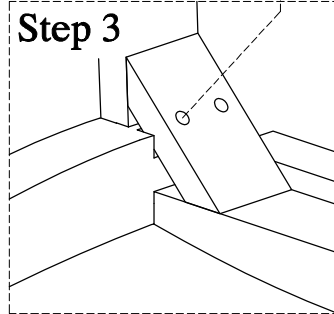

AMERICAN SIGNATURE, INC.

ASSEMBLY INSTRUCTIONS

ITEM NO: OD8255-63 *Host Chair - Chart House Charcoal*

ITEM NO: OD8305-63 *Host Chair - Chart House Gray*

ITEM NO: OD8339-63 *Host Chair - Chart House Nutmeg*

Thank you for purchasing this quality product. Be sure to check all packing material carefully for small parts, that may have come loose inside the carton during shipment.

**TOOL REQUIRED (NOT PROVIDED):
PHILLIPS SCREW DRIVER**

HARDWARE LIST

No.	Description			Q'ty
A		Bolt	Φ 1/4"*50mm	8
		Flat washer	Φ6/Φ19mm	
		Lock washer	Φ6/Φ9mm	
B		Wrench	10mm	1

PARTS LIST

No.	Description	Picture	Q'ty
1	Cushion Seat		1
2	Front legs		2
3	Left & right back legs		2

Step 3

MADE IN VIETNAM