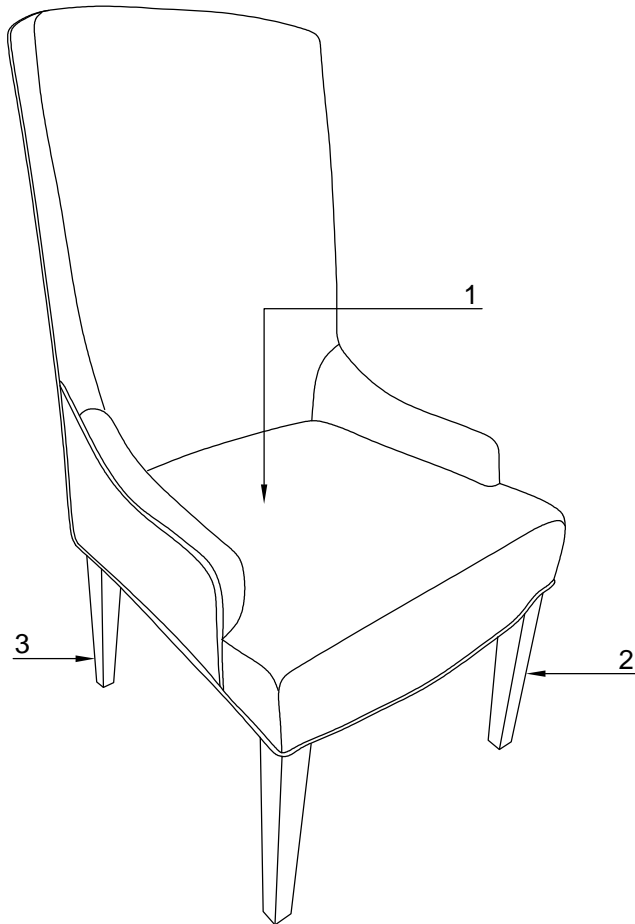

HARDWARE LIST

No.	Description			Q'ty
A		Bolt	Φ 1/4"*50mm	8
		Flat washer	Φ6/Φ19mm	
		Lock washer	Φ6/Φ9mm	
B		Wrench	10mm	1

PARTS LIST

No.	Description	Picture	Q'ty
1	Cushion Seat		1
2	Front legs		2
3	Left & right back legs		2