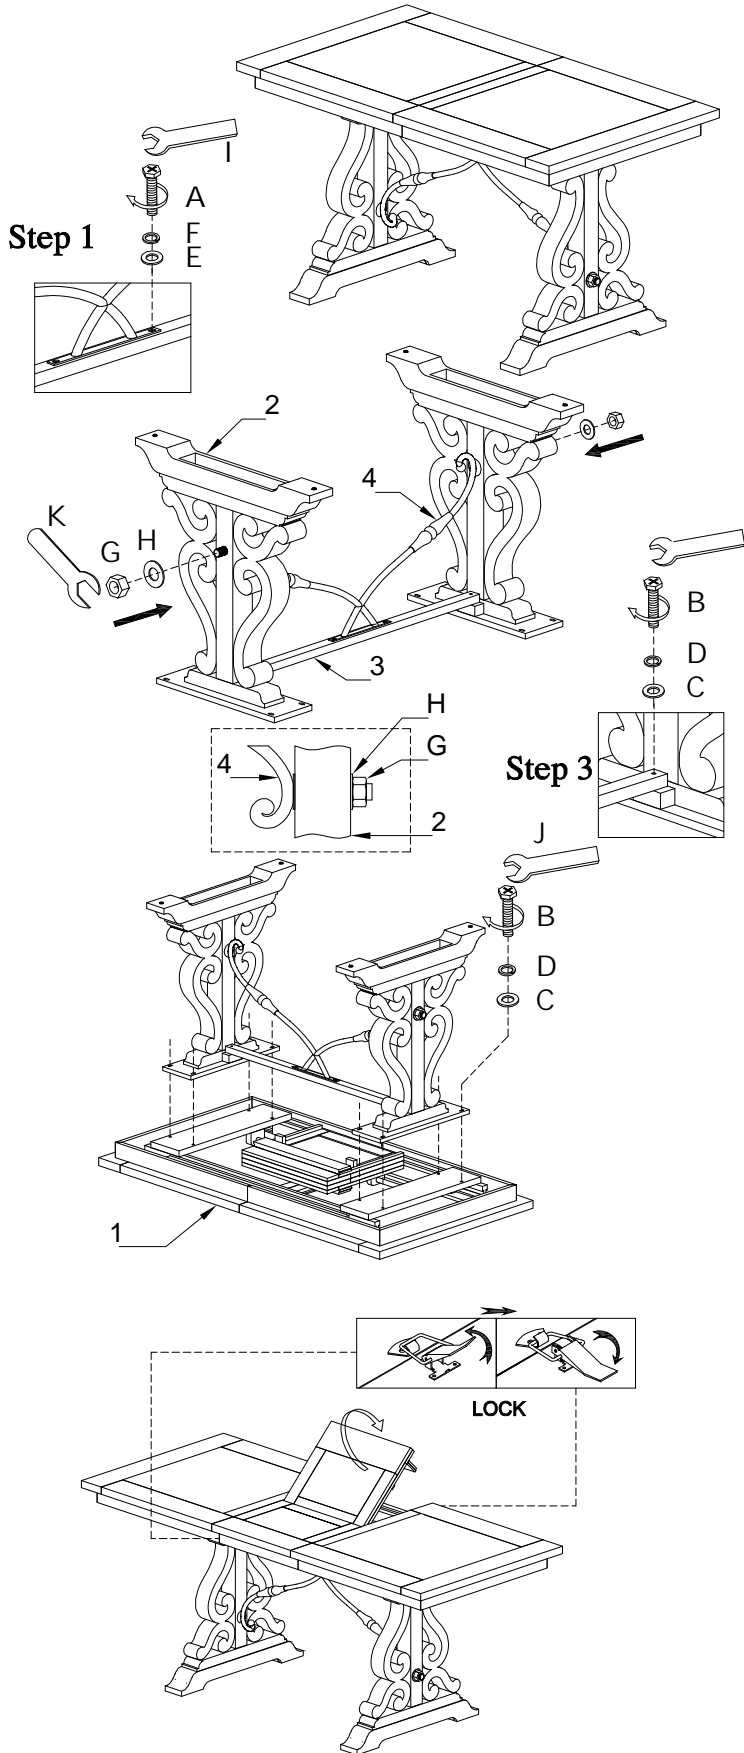

# ASSEMBLY INSTRUCTIONS

ITEM NO: OD8255-42 *Cntr Ht Tbl - Chart House Charcoal*

ITEM NO: OD8305-42 *Cntr Ht Tbl - Chart House Gray*

Thank you for purchasing this quality product. Be sure to check all packing material carefully for small parts, that may have come loose inside the carton during shipment.

## HARDWARE LIST

No.	Description			Q'ty
A		Bolt	Φ 1/4"*25mm	2
B		Bolt	Φ 5/16"*45mm	10
C		Flat washer	Φ9/Φ22mm	10
D		Lock washer	Φ9/Φ11mm	10
E		Flat washer	Φ6/Φ19mm	2
F		Lock washer	Φ6/Φ9mm	2
G		Nut	M27	2
H		Flat washer	Φ28/Φ58mm	2
I		Wrench	10mm	1
J		Wrench	12mm	1
K		Wrench	42mm	1

## PARTS LIST

No.	Description	Picture	Q'ty
1	Table top		1
2	Legs frame		2
3	Wood stretcher		1
4	Metal stretcher		1