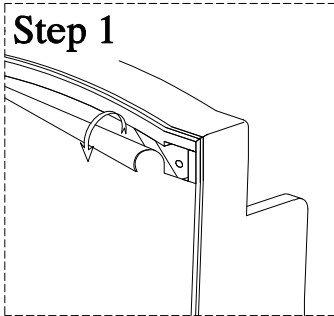

### HARDWARE LIST

No.	Description			Q'ty
A		Bolt	Φ 1/4"*50mm	8
B		Flat washer	Φ6/Φ19mm	8
C		Lock washer	Φ6/Φ9mm	8
D		Wrench	10mm	1

### PARTS LIST

No.	Description	Picture	Q'ty
1	Cushion Seat		1
2	Front legs		2
3	Left & right back legs		2

Step 1

Step 2

Step 3

Step 4

MADE IN VIETNAM