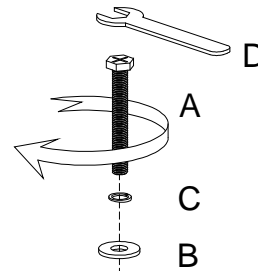

### HARDWARE LIST

No.	Description			Q'ty
A		Bolt	Φ 1/4"*50mm	8
B		Flat washer	Φ6/Φ19mm	8
C		Lock washer	Φ6/Φ9mm	8
D		Wrench	10mm	1

### PARTS LIST

No.	Description	Picture	Q'ty
1	Cushion Seat		1
2	Front legs		2
3	Left & right back legs		2

Step 1

Step 2

Step 3

Step 4

MADE IN VIETNAM