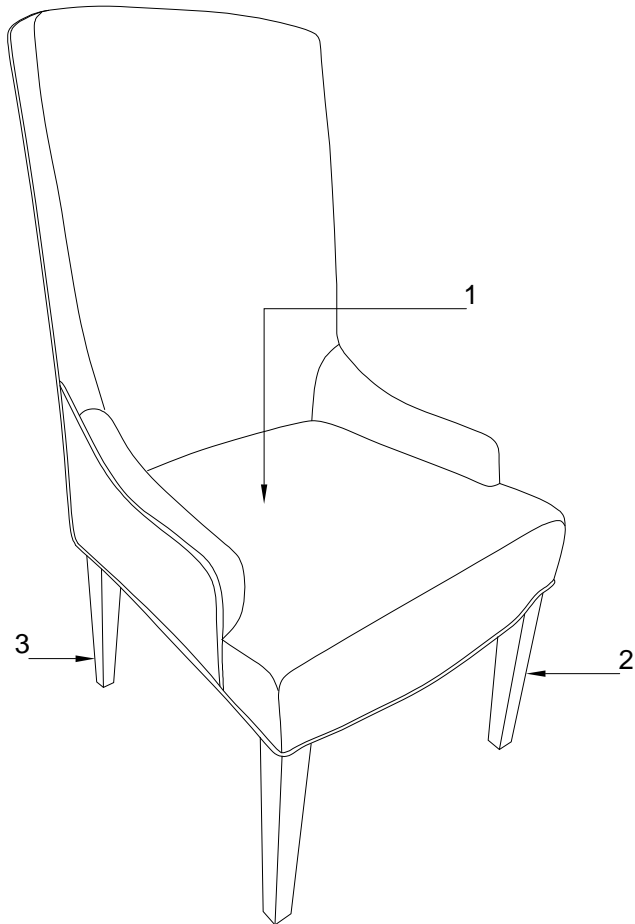

AMERICAN SIGNATURE, INC.

ASSEMBLY INSTRUCTIONS

ITEM NO: OD8255-63 *Host Chair - Chart House Charcoal*

ITEM NO: OD8305-63 *Host Chair - Chart House Gray*

Thank you for purchasing this quality product. Be sure to check all packing material carefully for small parts, that may have come loose inside the carton during shipment.

**TOOL REQUIRED (NOT PROVIDED):
PHILLIPS SCREW DRIVER**

HARDWARE LIST

No.	Description			Q'ty
A		Bolt	Φ 1/4"*50mm	8
B		Flat washer	Φ6/Φ19mm	8
C		Lock washer	Φ6/Φ9mm	8
D		Wrench	10mm	1

PARTS LIST

No.	Description	Picture	Q'ty
1	Cushion Seat		1
2	Front legs		2
3	Left & right back legs		2