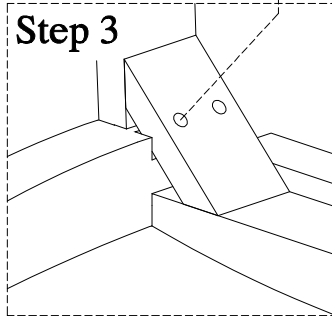

### HARDWARE LIST

No.	Description			Q'ty
A		Bolt	Φ 1/4"*50mm	8
B		Flat washer	Φ6/Φ19mm	8
C		Lock washer	Φ6/Φ9mm	8
D		Wrench	10mm	1

### PARTS LIST

No.	Description	Picture	Q'ty
1	Cushion Seat		1
2	Front legs		2
3	Left & right back legs		2

Step 1

Step 2

Step 3

Step 4

MADE IN VIETNAM