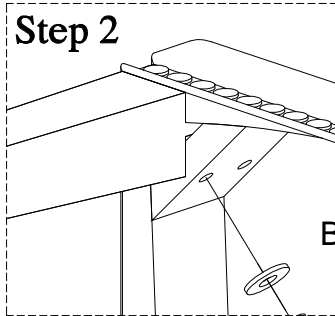

### HARDWARE LIST

No.	Description			Q'ty
A		Bolt	Φ 1/4"*50mm	8
B		Flat washer	Φ6/Φ19mm	8
C		Lock washer	Φ6/Φ9mm	8
D		Wrench	10mm	1

### PARTS LIST

No.	Description	Picture	Q'ty
1	Cushion Seat		1
2	Front legs		2
3	Left & right back legs		2

Step 1

Step 2

Step 3

Step 4

MADE IN VIETNAM