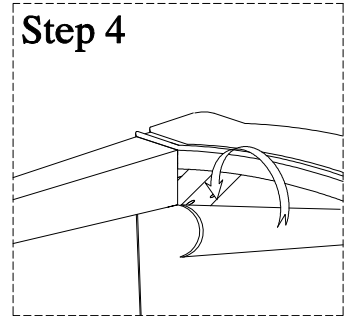

### HARDWARE LIST

No.	Description			Q'ty
A		Bolt	Φ 1/4"*50mm	8
B		Flat washer	Φ6/Φ19mm	8
C		Lock washer	Φ6/Φ9mm	8
D		Wrench	10mm	1

### PARTS LIST

No.	Description	Picture	Q'ty
1	Cushion Seat		1
2	Front legs		2
3	Left & right back legs		2

Step 1

Step 2

Step 3

Step 4

MADE IN VIETNAM