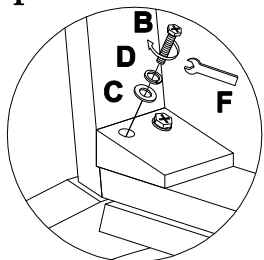

### ASSEMBLY INSTRUCTIONS

ITEM NO: OD8255-62 *Slat Bk Sd Chr - Chart House Charcoal*

ITEM NO: OD8305-62 *Slat Bk Sd Chr - Chart House Gray*

Thank you for purchasing this quality product. Be sure to check all packing material carefully for small parts, that may have come loose inside the carton during shipment.

### HARDWARE LIST

No.	Description			Q'ty
A		Bolt	Φ 5/16" * 38mm	3
B		Bolt	Φ 5/16" * 70mm	4
C		Flat washer	Φ 9 / Φ 22mm	11
D		Lock washer	Φ 9 / Φ 11mm	11
E		Nut	5/16"	4
F		Wrench	12mm	1
G		Screw	Φ 4 * 40	6

### PARTS LIST

No.	Description	Picture	Q'ty
1	Chair back		1
2	Seat frame		1
3	Left & Right legs		2
4	Front stretcher		1
5	Left & Right stretchers		2

Step 1

Step 2

Step 3

Step 4

MADE IN VIETNAM