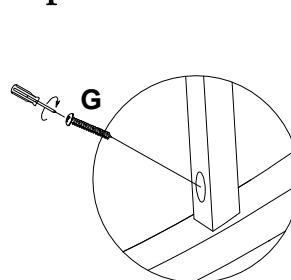

### HARDWARE LIST

No.	Description			Q'ty
A		Bolt	Φ 5/16" * 38mm	3
B		Bolt	Φ 5/16" * 70mm	4
C		Flat washer	Φ 9 / Φ 22mm	11
D		Lock washer	Φ 9 / Φ 11mm	11
E		Nut	5/16"	4
F		Wrench	12mm	1
G		Screw	Φ 4 * 40	6

### PARTS LIST

No.	Description	Picture	Q'ty
1	Chair back		1
2	Seat frame		1
3	Left & Right legs		2
4	Front stretcher		1
5	Left & Right stretchers		2

Step 1

Step 2

Step 3

Step 4

MADE IN VIETNAM