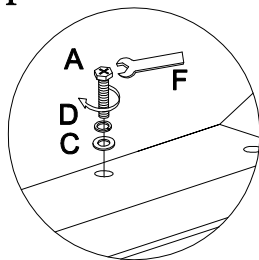

### HARDWARE LIST

No.	Description			Q'ty
A		Bolt	Φ 5/16" * 38mm	3
B		Bolt	Φ 5/16" * 70mm	4
C		Flat washer	Φ 9 / Φ 22mm	11
D		Lock washer	Φ 9 / Φ 11mm	11
E		Nut	5/16"	4
F		Wrench	12mm	1
G		Screw	Φ 4 * 40	6

### PARTS LIST

No.	Description	Picture	Q'ty
1	Chair back		1
2	Seat frame		1
3	Left & Right legs		2
4	Front stretcher		1
5	Left & Right stretchers		2

Step 1

Step 2

Step 3

Step 4

MADE IN VIETNAM