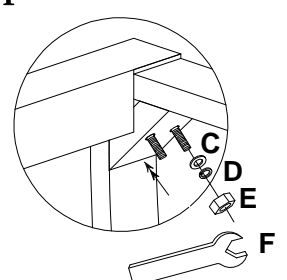

### HARDWARE LIST

No.	Description			Q'ty
A		Bolt	Φ 5/16" * 38mm	3
B		Bolt	Φ 5/16" * 70mm	4
C		Flat washer	Φ 9 / Φ 22mm	11
D		Lock washer	Φ 9 / Φ 11mm	11
E		Nut	5/16"	4
F		Wrench	12mm	1
G		Screw	Φ 4 * 40	6

### PARTS LIST

No.	Description	Picture	Q'ty
1	Chair back		1
2	Seat frame		1
3	Left & Right legs		2
4	Front stretcher		1
5	Left & Right stretchers		2

Step 1

Step 2

Step 3

Step 4

MADE IN VIETNAM