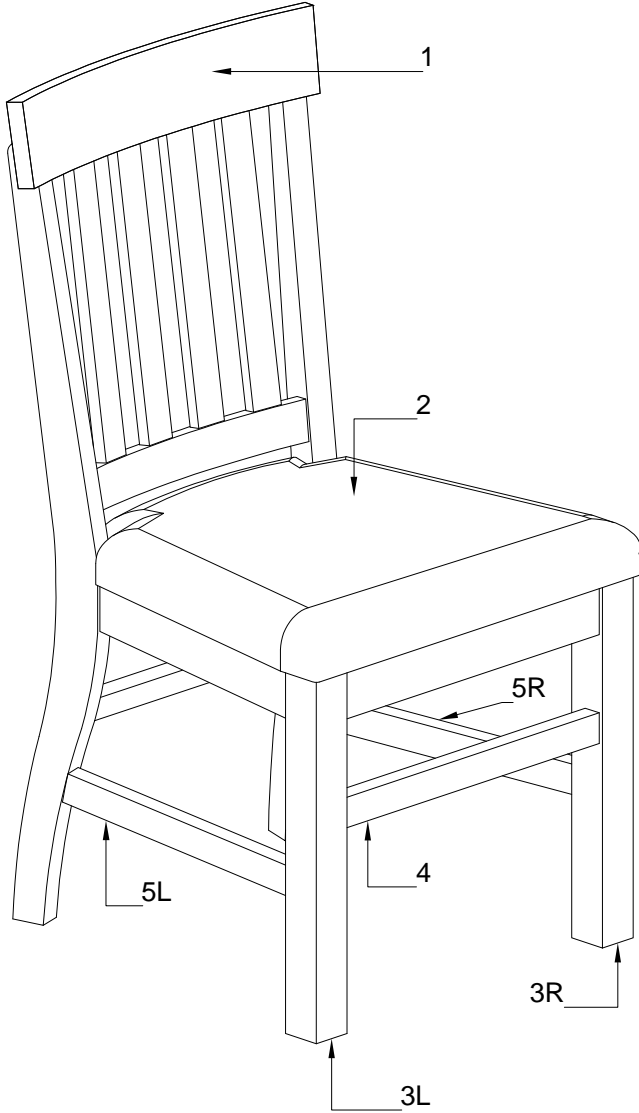

### ASSEMBLY INSTRUCTIONS

ITEM NO: OD8255-62 *Slat Bk Sd Chr - Chart House Charcoal*

ITEM NO: OD8305-62 *Slat Bk Sd Chr - Chart House Gray*

Thank you for purchasing this quality product. Be sure to check all packing material carefully for small parts, that may have come loose inside the carton during shipment.

### HARDWARE LIST

No.	Description			Q'ty
A		Bolt	Φ 5/16" * 38mm	3
B		Bolt	Φ 5/16" * 70mm	4
C		Flat washer	Φ 9 / Φ 22mm	11
D		Lock washer	Φ 9 / Φ 11mm	11
E		Nut	5/16"	4
F		Wrench	12mm	1
G		Screw	Φ 4 * 40	6

### PARTS LIST

No.	Description	Picture	Q'ty
1	Chair back		1
2	Seat frame		1
3	Left & Right legs		2
4	Front stretcher		1
5	Left & Right stretchers		2

Step 1

Step 2

Step 3

Step 4

MADE IN VIETNAM