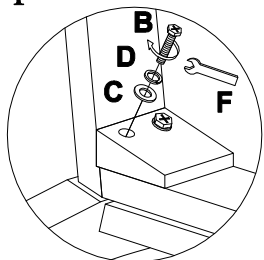

AMERICAN SIGNATURE, INC.

ASSEMBLY INSTRUCTIONS

ITEM NO: OD8255-82 *Slat Bk Ctr Stl - Chart House Charcoal*

ITEM NO: OD8305-82 *Slat Bk Ctr Stl - Chart House Gray*

Thank you for purchasing this quality product. Be sure to check all packing material carefully for small parts, that may have come loose inside the carton during shipment.

**TOOL REQUIRED (NOT PROVIDED):
PHILLIPS SCREW DRIVER**

HARDWARE LIST

No.	Description			Q'ty
A		Bolt	Φ 5/16"*38mm	3
B		Bolt	Φ 5/16"*70mm	4
C		Flat washer	Φ9/Φ22mm	11
D		Lock washer	Φ9/Φ11mm	11
E		Nut	5/16"	4
F		Wrench	12mm	1
G		Screw	Φ4*40	6

PARTS LIST

No.	Description	Picture	Q'ty
1	Chair back		1
2	Seat frame		1
3	Left & Right legs		2
4	Metal kick plate (pre-attachment)		1
5	Front stretcher		1
6	Left & Right stretchers		2

Step 1

Step 2

Step 3