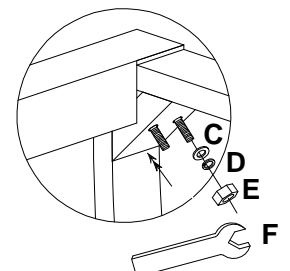

AMERICAN SIGNATURE, INC.

ASSEMBLY INSTRUCTIONS

ITEM NO: OD8255-82 *Slat Bk Ctr Stl - Chart House Charcoal*

ITEM NO: OD8305-82 *Slat Bk Ctr Stl - Chart House Gray*

Thank you for purchasing this quality product. Be sure to check all packing material carefully for small parts, that may have come loose inside the carton during shipment.

**TOOL REQUIRED (NOT PROVIDED):
PHILLIPS SCREW DRIVER**

HARDWARE LIST

No.	Description			Q'ty
A		Bolt	Φ 5/16"*38mm	3
B		Bolt	Φ 5/16"*70mm	4
C		Flat washer	Φ9/Φ22mm	11
D		Lock washer	Φ9/Φ11mm	11
E		Nut	5/16"	4
F		Wrench	12mm	1
G		Screw	Φ4*40	6

PARTS LIST

No.	Description	Picture	Q'ty
1	Chair back		1
2	Seat frame		1
3	Left & Right legs		2
4	Metal kick plate (pre-attachment)		1
5	Front stretcher		1
6	Left & Right stretchers		2

Step 3

Step 4

MADE IN VIETNAM