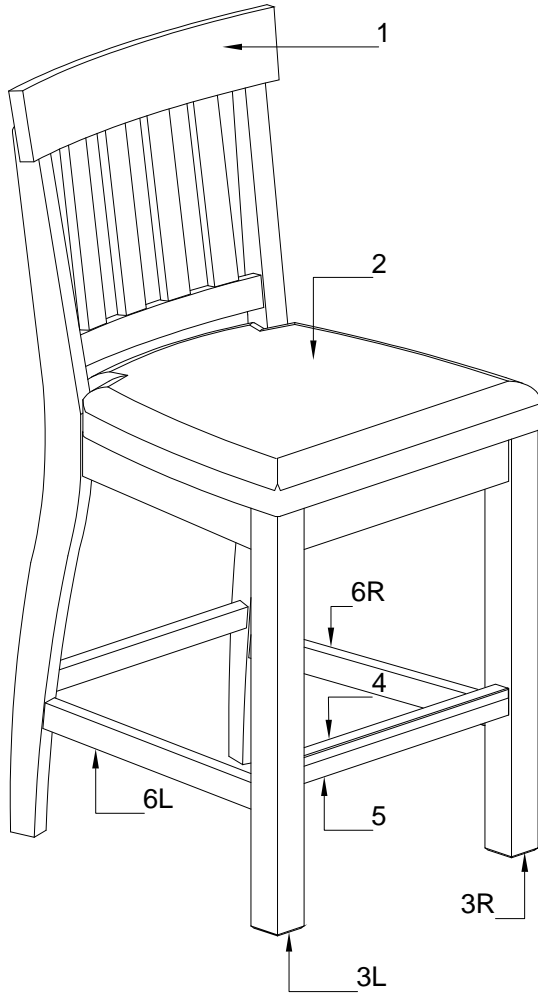

AMERICAN SIGNATURE, INC.

ASSEMBLY INSTRUCTIONS

ITEM NO: OD8255-82 *Slat Bk Ctr Stl - Chart House Charcoal*

ITEM NO: OD8305-82 *Slat Bk Ctr Stl - Chart House Gray*

Thank you for purchasing this quality product. Be sure to check all packing material carefully for small parts, that may have come loose inside the carton during shipment.

**TOOL REQUIRED (NOT PROVIDED):
PHILLIPS SCREW DRIVER**

HARDWARE LIST

No.	Description			Q'ty
A		Bolt	Φ 5/16"*38mm	3
B		Bolt	Φ 5/16"*70mm	4
C		Flat washer	Φ9/Φ22mm	11
D		Lock washer	Φ9/Φ11mm	11
E		Nut	5/16"	4
F		Wrench	12mm	1
G		Screw	Φ4*40	6

PARTS LIST

No.	Description	Picture	Q'ty
1	Chair back		1
2	Seat frame		1
3	Left & Right legs		2
4	Metal kick plate (pre-attachment)		1
5	Front stretcher		1
6	Left & Right stretchers		2

Step 1

Step 2

Step 3