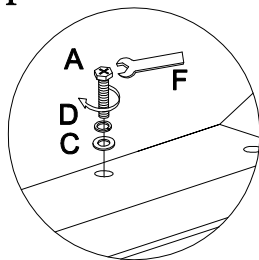

**TOOL REQUIRED (NOT PROVIDED):
PHILLIPS SCREW DRIVER**

HARDWARE LIST

No.	Description			Q'ty
A		Bolt	Φ 5/16"*38mm	3
B		Bolt	Φ 5/16"*70mm	4
C		Flat washer	Φ9/Φ22mm	11
D		Lock washer	Φ9/Φ11mm	11
E		Nut	5/16"	4
F		Wrench	12mm	1
G		Screw	Φ4*40	6

PARTS LIST

No.	Description	Picture	Q'ty
1	Chair back		1
2	Seat frame		1
3	Left & Right legs		2
4	Metal kick plate (pre-attachment)		1
5	Front stretcher		1
6	Left & Right stretchers		2

Step 1

Step 2

Step 3