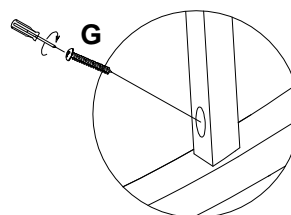

**TOOL REQUIRED (NOT PROVIDED):
PHILLIPS SCREW DRIVER**

HARDWARE LIST

No.	Description			Q'ty
A		Bolt	Φ 5/16"*38mm	3
B		Bolt	Φ 5/16"*70mm	4
C		Flat washer	Φ9/Φ22mm	11
D		Lock washer	Φ9/Φ11mm	11
E		Nut	5/16"	4
F		Wrench	12mm	1
G		Screw	Φ4*40	6

PARTS LIST

No.	Description	Picture	Q'ty
1	Chair back		1
2	Seat frame		1
3	Left & Right legs		2
4	Metal kick plate (pre-attachment)		1
5	Front stretcher		1
6	Left & Right stretchers		2

Step 1

Step 2

Step 3