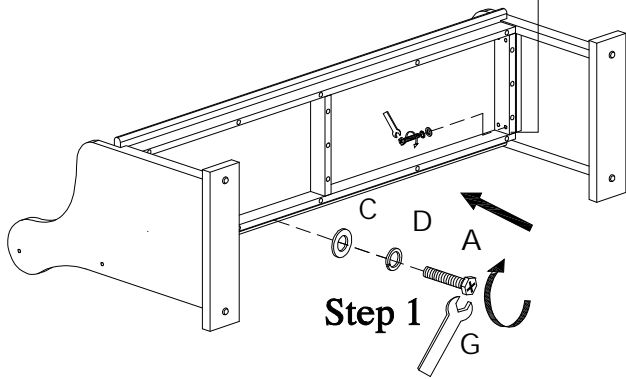

AMERICAN SIGNATURE, INC.

ASSEMBLY INSTRUCTIONS

ITEM NO: OD8255-79 Dining Bench - Chart House Charcoal

ITEM NO: OD8305-79 Dining Bench - Chart House Gray

Thank you for purchasing this quality product. Be sure to check all packing material carefully for small parts, that may have come loose inside the carton during shipment.

**TOOL REQUIRED (NOT PROVIDED):
PHILLIPS SCREW DRIVER**

HARDWARE LIST

No.	Description			Q'ty
A		Bolt	Φ5/16"*50mm	12
B		Bolt	Φ1/4"* 38mm	4
C		Flat washer	Φ9/Φ22mm	12
D		Lock washer	Φ9/Φ11mm	12
E		Flat washer	Φ6/Φ19mm	4
F		Lock washer	Φ6/Φ9mm	4
G		Wrench	12mm	1
H		Allen key	4mm	1
I		Straight allen key	4mm	1

PARTS LIST

No.	Description	Picture	Q'ty
1	Back frame		1
2	Seat frame		1
3	Left & Right legs		2

MADE IN VIETNAM