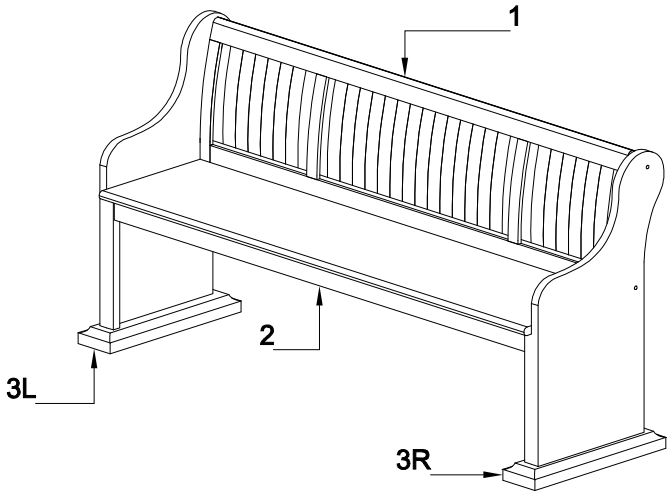

### ASSEMBLY INSTRUCTIONS

ITEM NO: OD8255-79 Dining Bench - Chart House Charcoal

ITEM NO: OD8305-79 Dining Bench - Chart House Gray

Thank you for purchasing this quality product. Be sure to check all packing material carefully for small parts, that may have come loose inside the carton during shipment.

### HARDWARE LIST

No.	Description			Q'ty
A		Bolt	Φ5/16"*50mm	12
B		Bolt	Φ1/4"* 38mm	4
C		Flat washer	Φ9/Φ22mm	12
D		Lock washer	Φ9/Φ11mm	12
E		Flat washer	Φ6/Φ19mm	4
F		Lock washer	Φ6/Φ9mm	4
G		Wrench	12mm	1
H		Allen key	4mm	1
I		Straight allen key	4mm	1

### PARTS LIST

No.	Description	Picture	Q'ty
1	Back frame		1
2	Seat frame		1
3	Left & Right legs		2

MADE IN VIETNAM