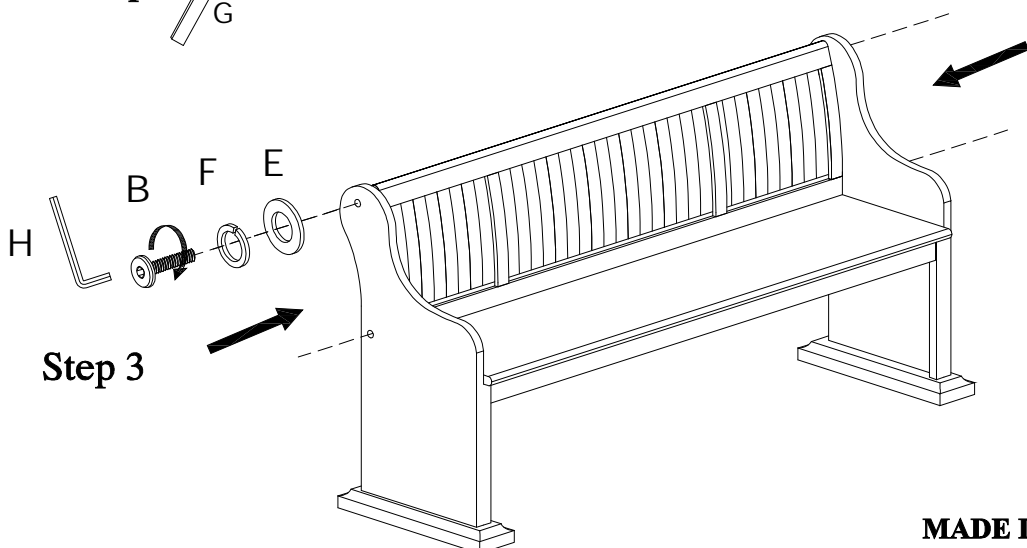

AMERICAN SIGNATURE, INC.

ASSEMBLY INSTRUCTIONS

ITEM NO: OD8255-79 Dining Bench - Chart House Charcoal

ITEM NO: OD8305-79 Dining Bench - Chart House Gray

Thank you for purchasing this quality product. Be sure to check all packing material carefully for small parts, that may have come loose inside the carton during shipment.

**TOOL REQUIRED (NOT PROVIDED):
PHILLIPS SCREW DRIVER**

HARDWARE LIST

No.	Description			Q'ty
A		Bolt	Φ5/16"*50mm	12
B		Bolt	Φ1/4"* 38mm	4
C		Flat washer	Φ9/Φ22mm	12
D		Lock washer	Φ9/Φ11mm	12
E		Flat washer	Φ6/Φ19mm	4
F		Lock washer	Φ6/Φ9mm	4
G		Wrench	12mm	1
H		Allen key	4mm	1
I		Straight allen key	4mm	1

PARTS LIST

No.	Description	Picture	Q'ty
1	Back frame		1
2	Seat frame		1
3	Left & Right legs		2

MADE IN VIETNAM