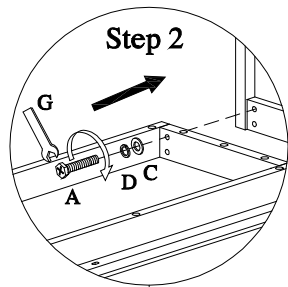

### HARDWARE LIST

No.	Description			Q'ty
A		Bolt	Φ5/16"*50mm	12
B		Bolt	Φ1/4"* 38mm	4
C		Flat washer	Φ9/Φ22mm	12
D		Lock washer	Φ9/Φ11mm	12
E		Flat washer	Φ6/Φ19mm	4
F		Lock washer	Φ6/Φ9mm	4
G		Wrench	12mm	1
H		Allen key	4mm	1
I		Straight allen key	4mm	1

### PARTS LIST

No.	Description	Picture	Q'ty
1	Back frame		1
2	Seat frame		1
3	Left & Right legs		2

MADE IN VIETNAM